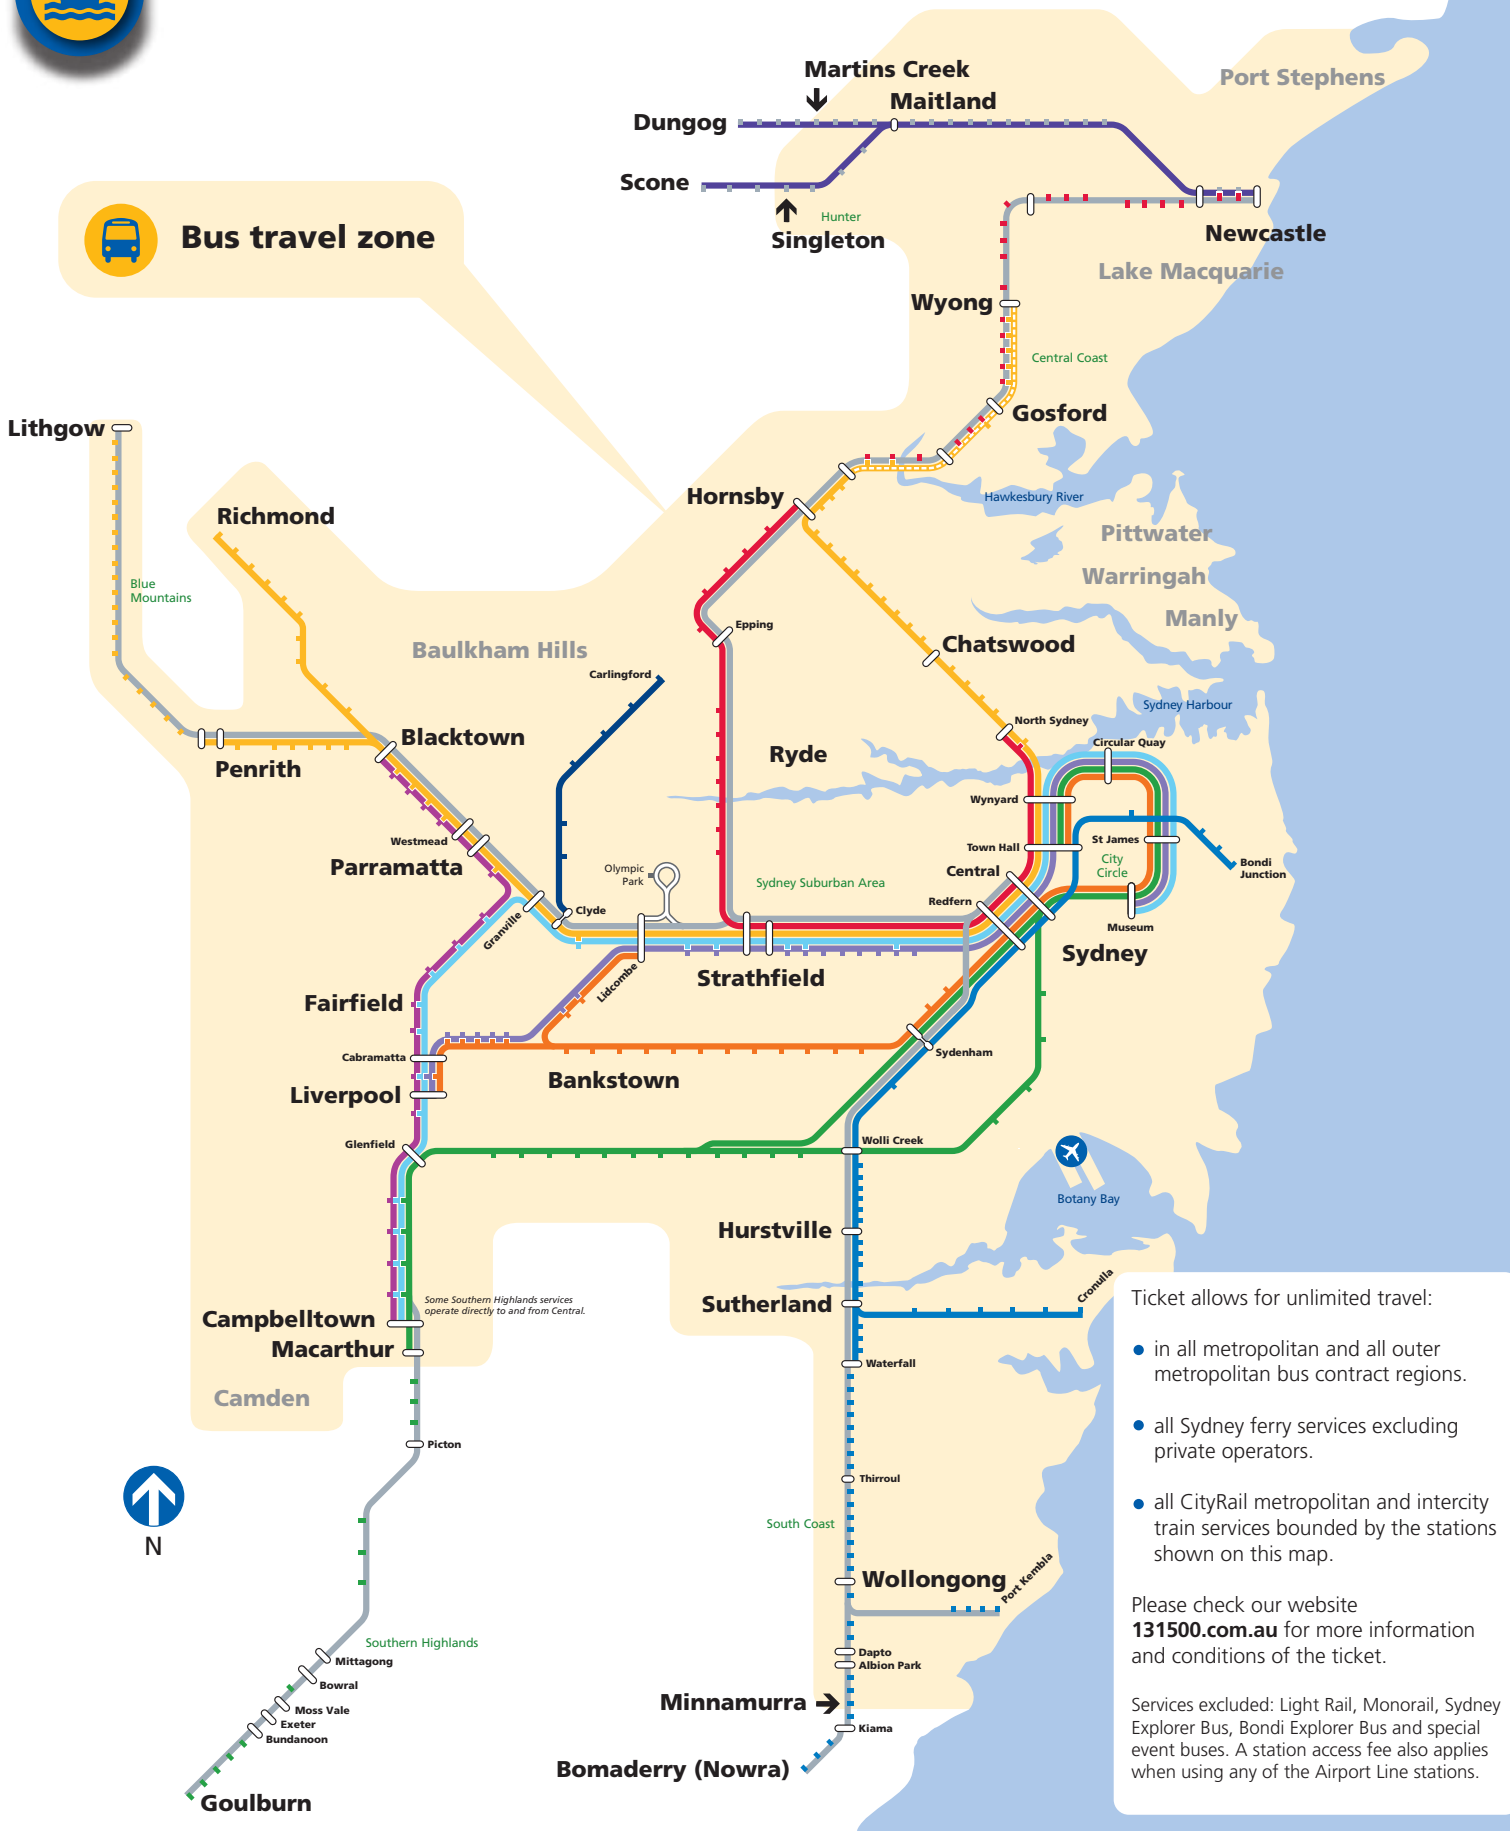

Family **Funday** Sunday

Train, bus and ferry travel zone

Bus travel zone

Ticket allows for unlimited travel:

- in all metropolitan and all outer metropolitan bus contract regions.
- all Sydney ferry services excluding private operators.
- all CityRail metropolitan and intercity train services bounded by the stations shown on this map.

Please check our website 131500.com.au for more information and conditions of the ticket.

Services excluded: Light Rail, Monorail, Sydney Explorer Bus, Bondi Explorer Bus and special event buses. A station access fee also applies when using any of the Airport Line stations.