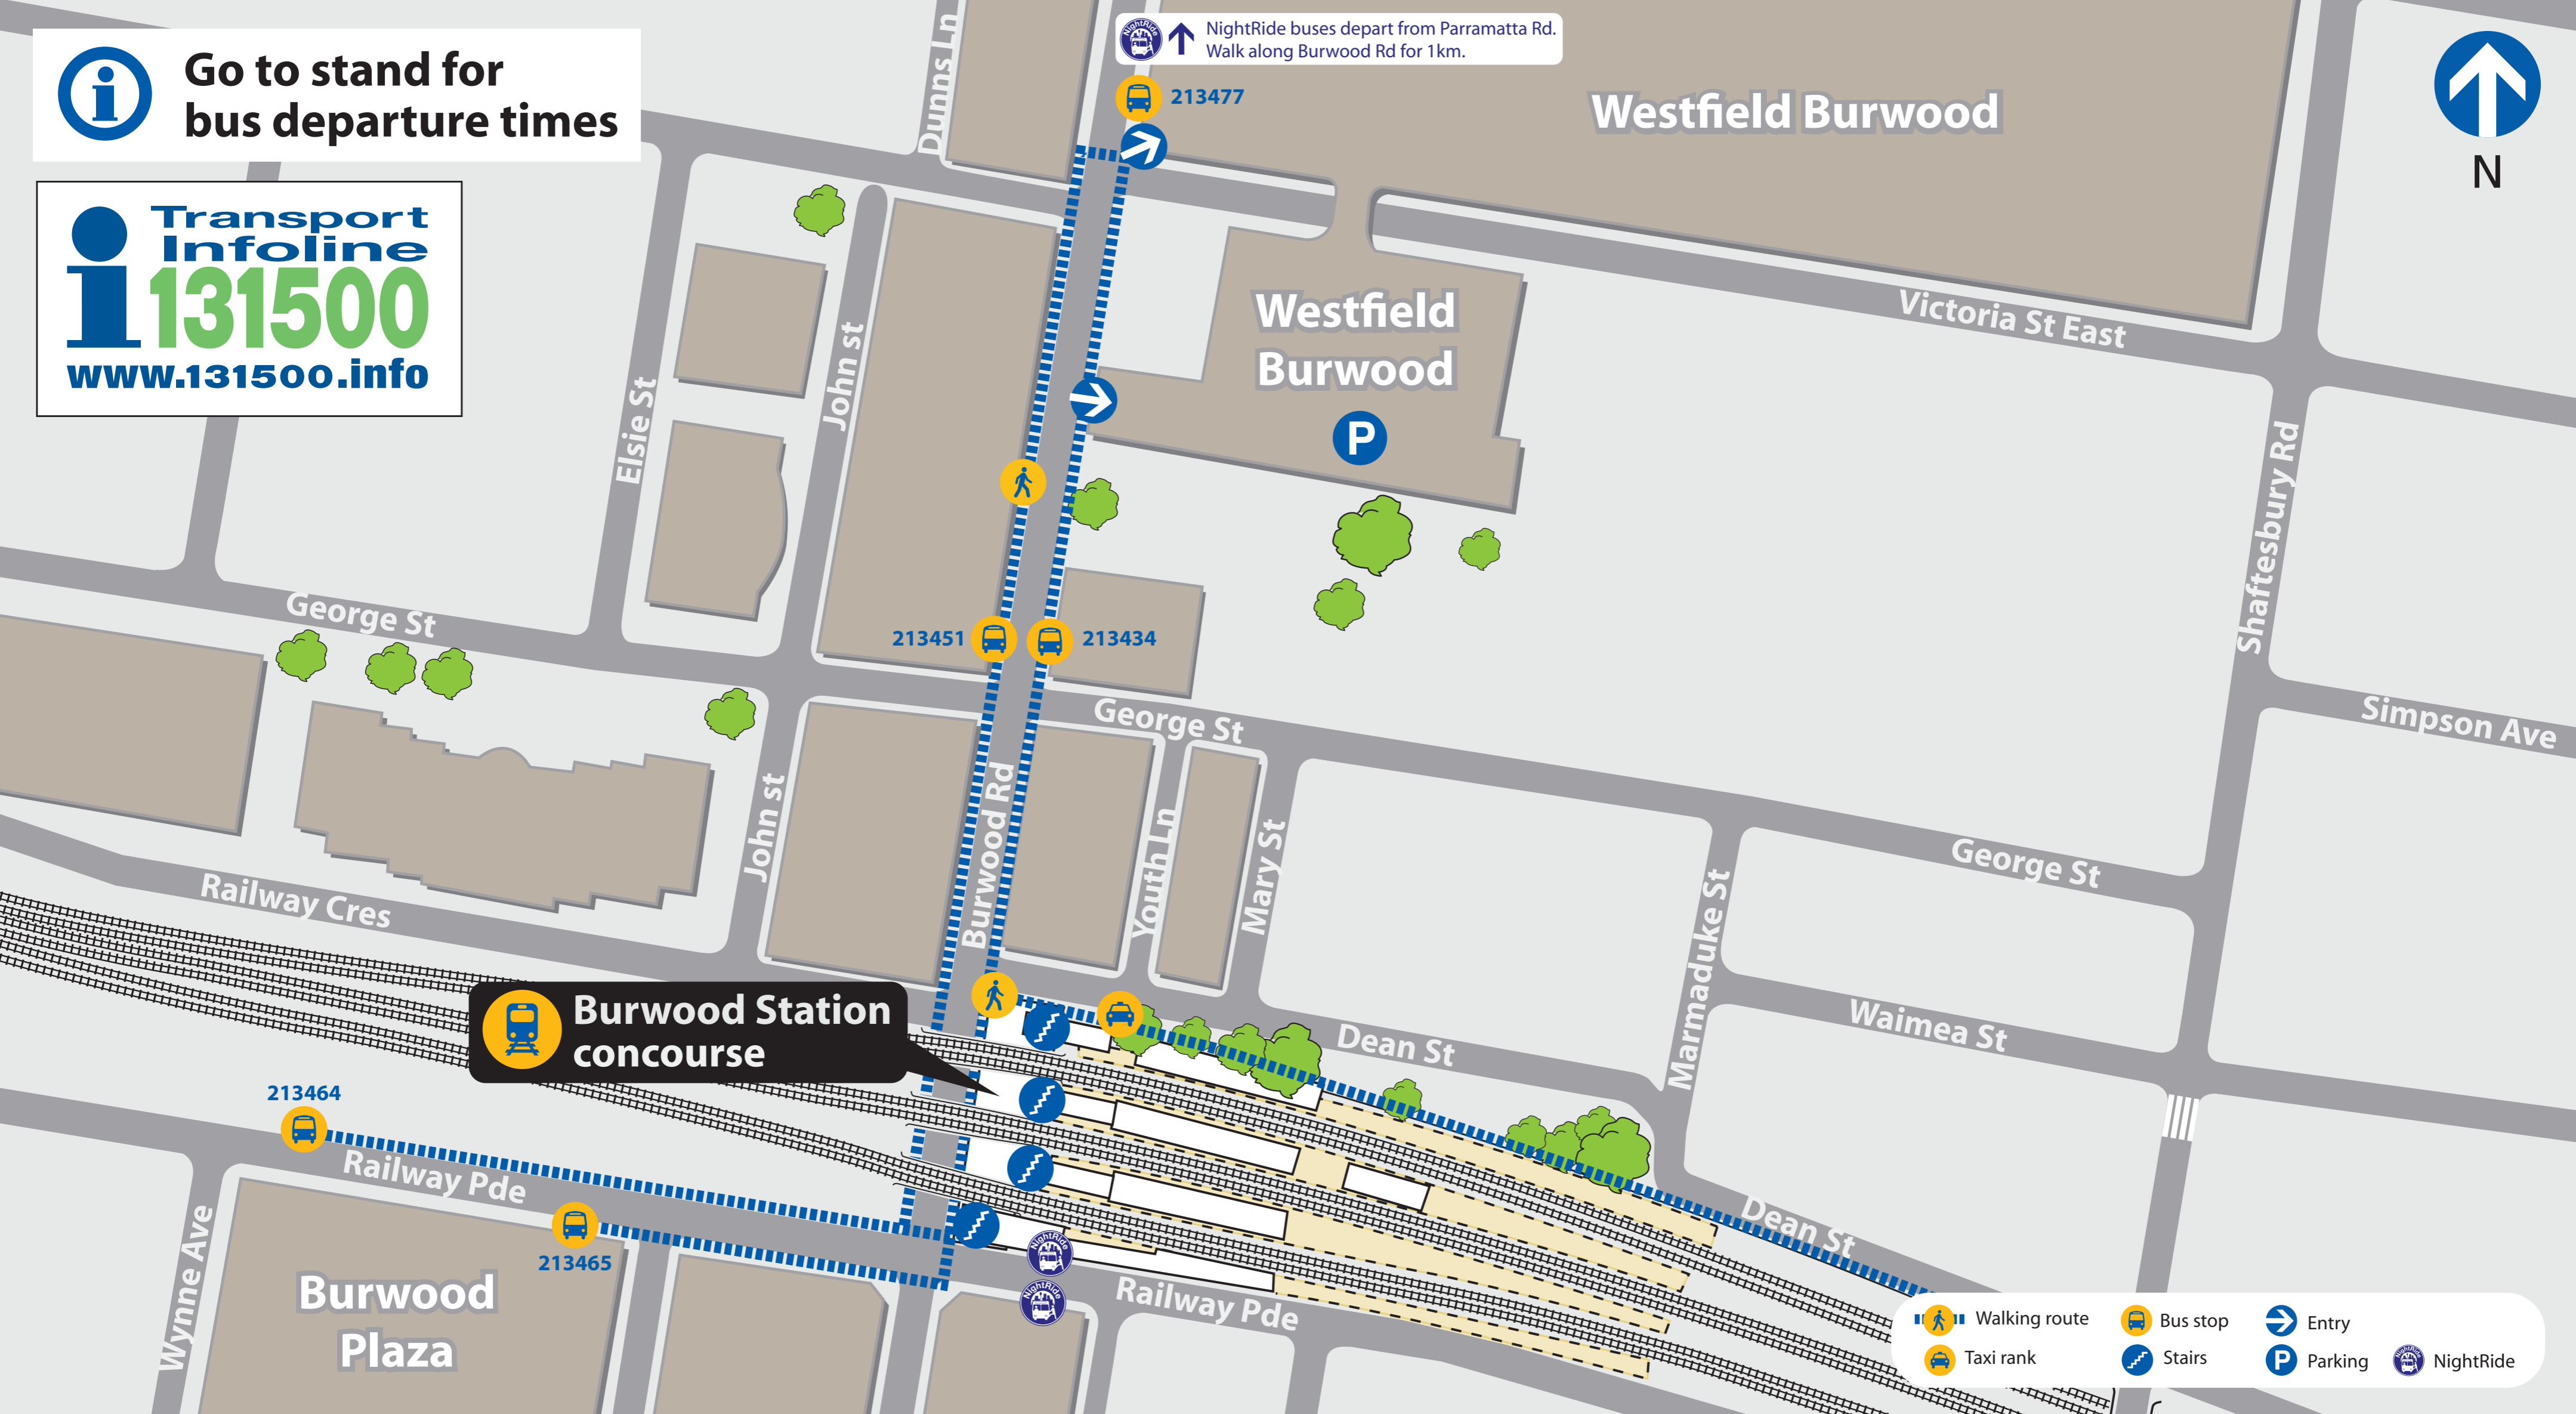

Go to stand for bus departure times

Transport Infoline
131500
www.131500.info

NightRide buses depart from Parramatta Rd. Walk along Burwood Rd for 1km.

 **Burwood Station concourse**

-  Walking route
-  Bus stop
-  Entry
-  Taxi rank
-  Stairs
-  Parking
-  NightRide