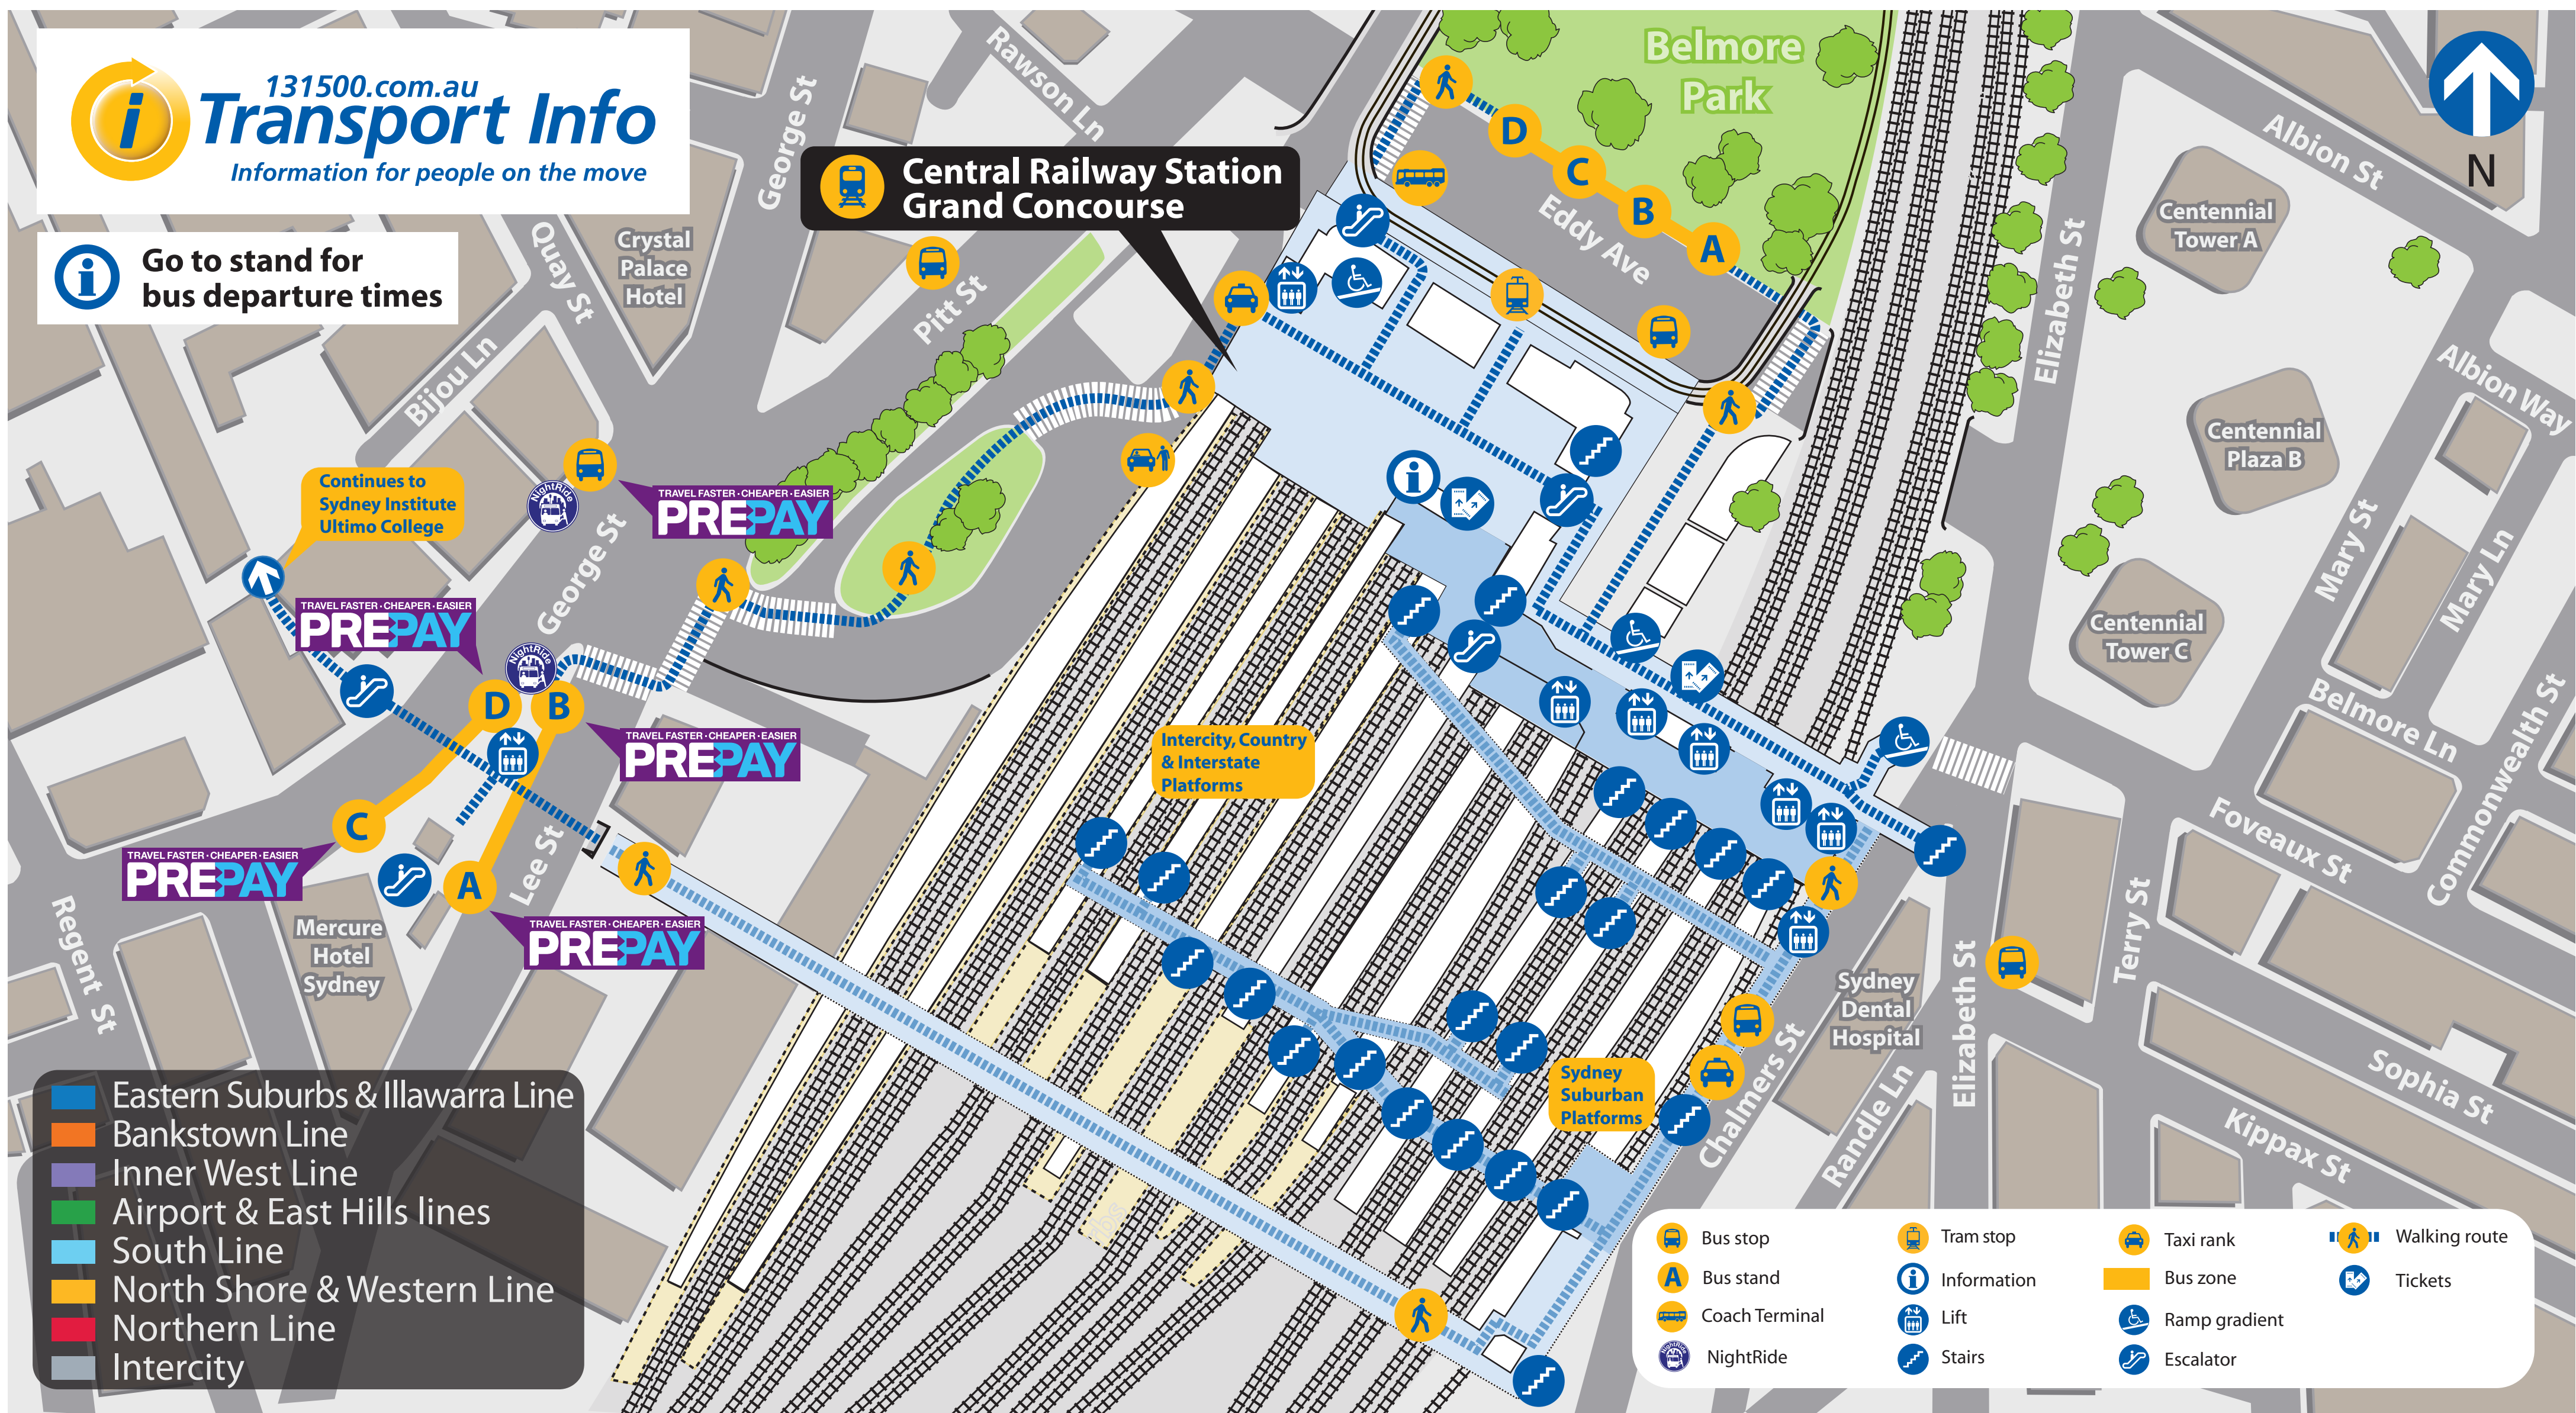

Go to stand for bus departure times

- Eastern Suburbs & Illawarra Line
- Bankstown Line
- Inner West Line
- Airport & East Hills lines
- South Line
- North Shore & Western Line
- Northern Line
- Intercity

- Bus stop
- Bus stand
- Coach Terminal
- NightRide
- Tram stop
- Information
- Lift
- Stairs
- Taxi rank
- Bus zone
- Ramp gradient
- Escalator
- Walking route
- Tickets

TRAVEL FASTER · CHEAPER · EASIER
PREPAY

Railway Square services operated by Sydney Buses are PrePay only between 7am and 7pm on Weekdays.
 For more information visit 131500.com.au