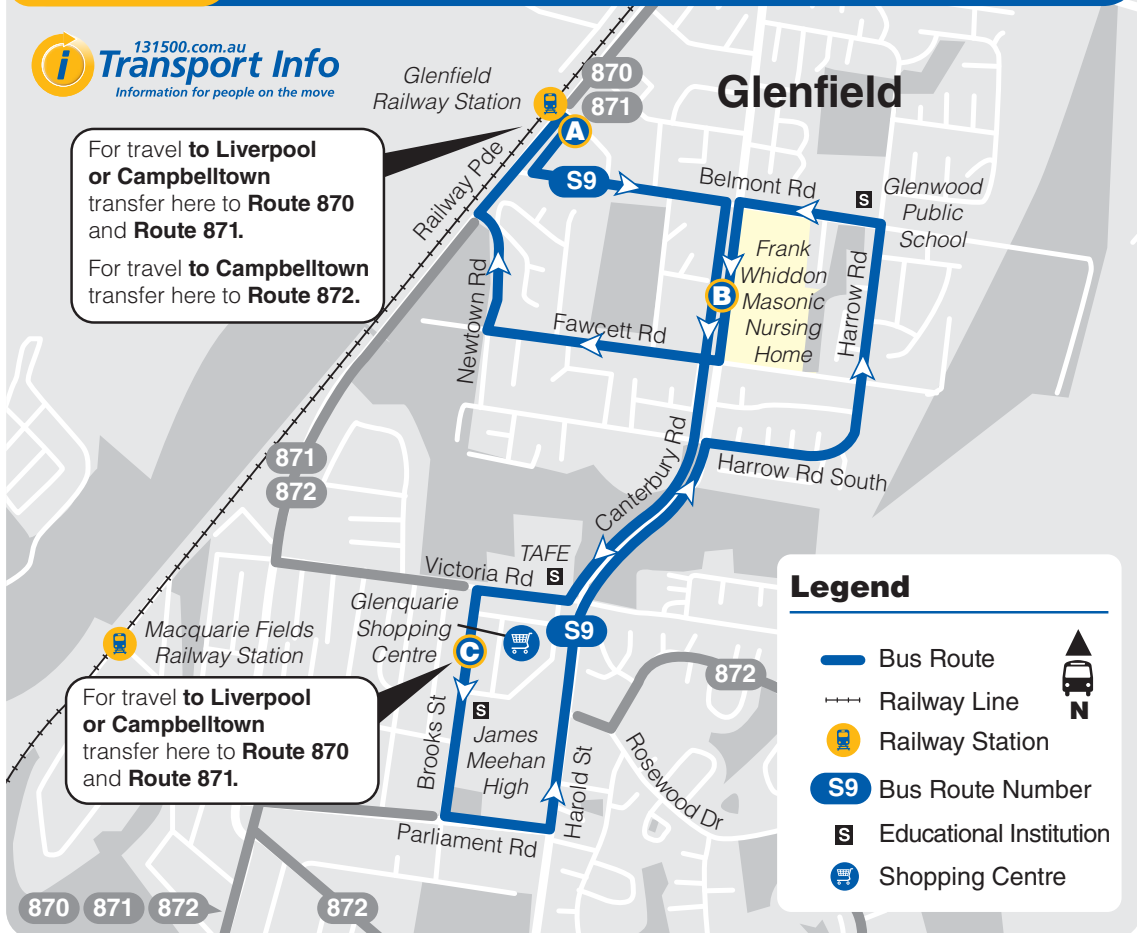

Liverpool Interchange map

Due to upgrade, stand information may change

To Liverpool Hospital

Liverpool Railway Station concourse

- Cumberland Line
- South Line
- Inner West Line
- Bankstown Line

- Bus stop
- Taxi rank
- Walking route
- Lift
- Escalator
- Toilets
- Refreshments
- Information
- Bus stand
- Kiss & ride
- Bus zone
- Stairs
- Tickets
- Food
- Station entrance

bus network map

- Westbus routes
- Veolia routes
- Busabout routes
- Metrolink routes
- Combined Interline & Busabout routes
- T-Way route
- - - - Rail line

131500.com.au
Transport Info
 Information for people on the move

Diagrammatic Map - Not to Scale

131500.com.au
Transport Info
Information for people on the move

For travel **to Liverpool or Campbelltown** transfer here to **Route 870** and **Route 871**.

For travel **to Campbelltown** transfer here to **Route 872**.

For travel **to Liverpool or Campbelltown** transfer here to **Route 870** and **Route 871**.

Legend

- Bus Route
- Railway Line
- Railway Station
- Bus Route Number
- Educational Institution
- Shopping Centre