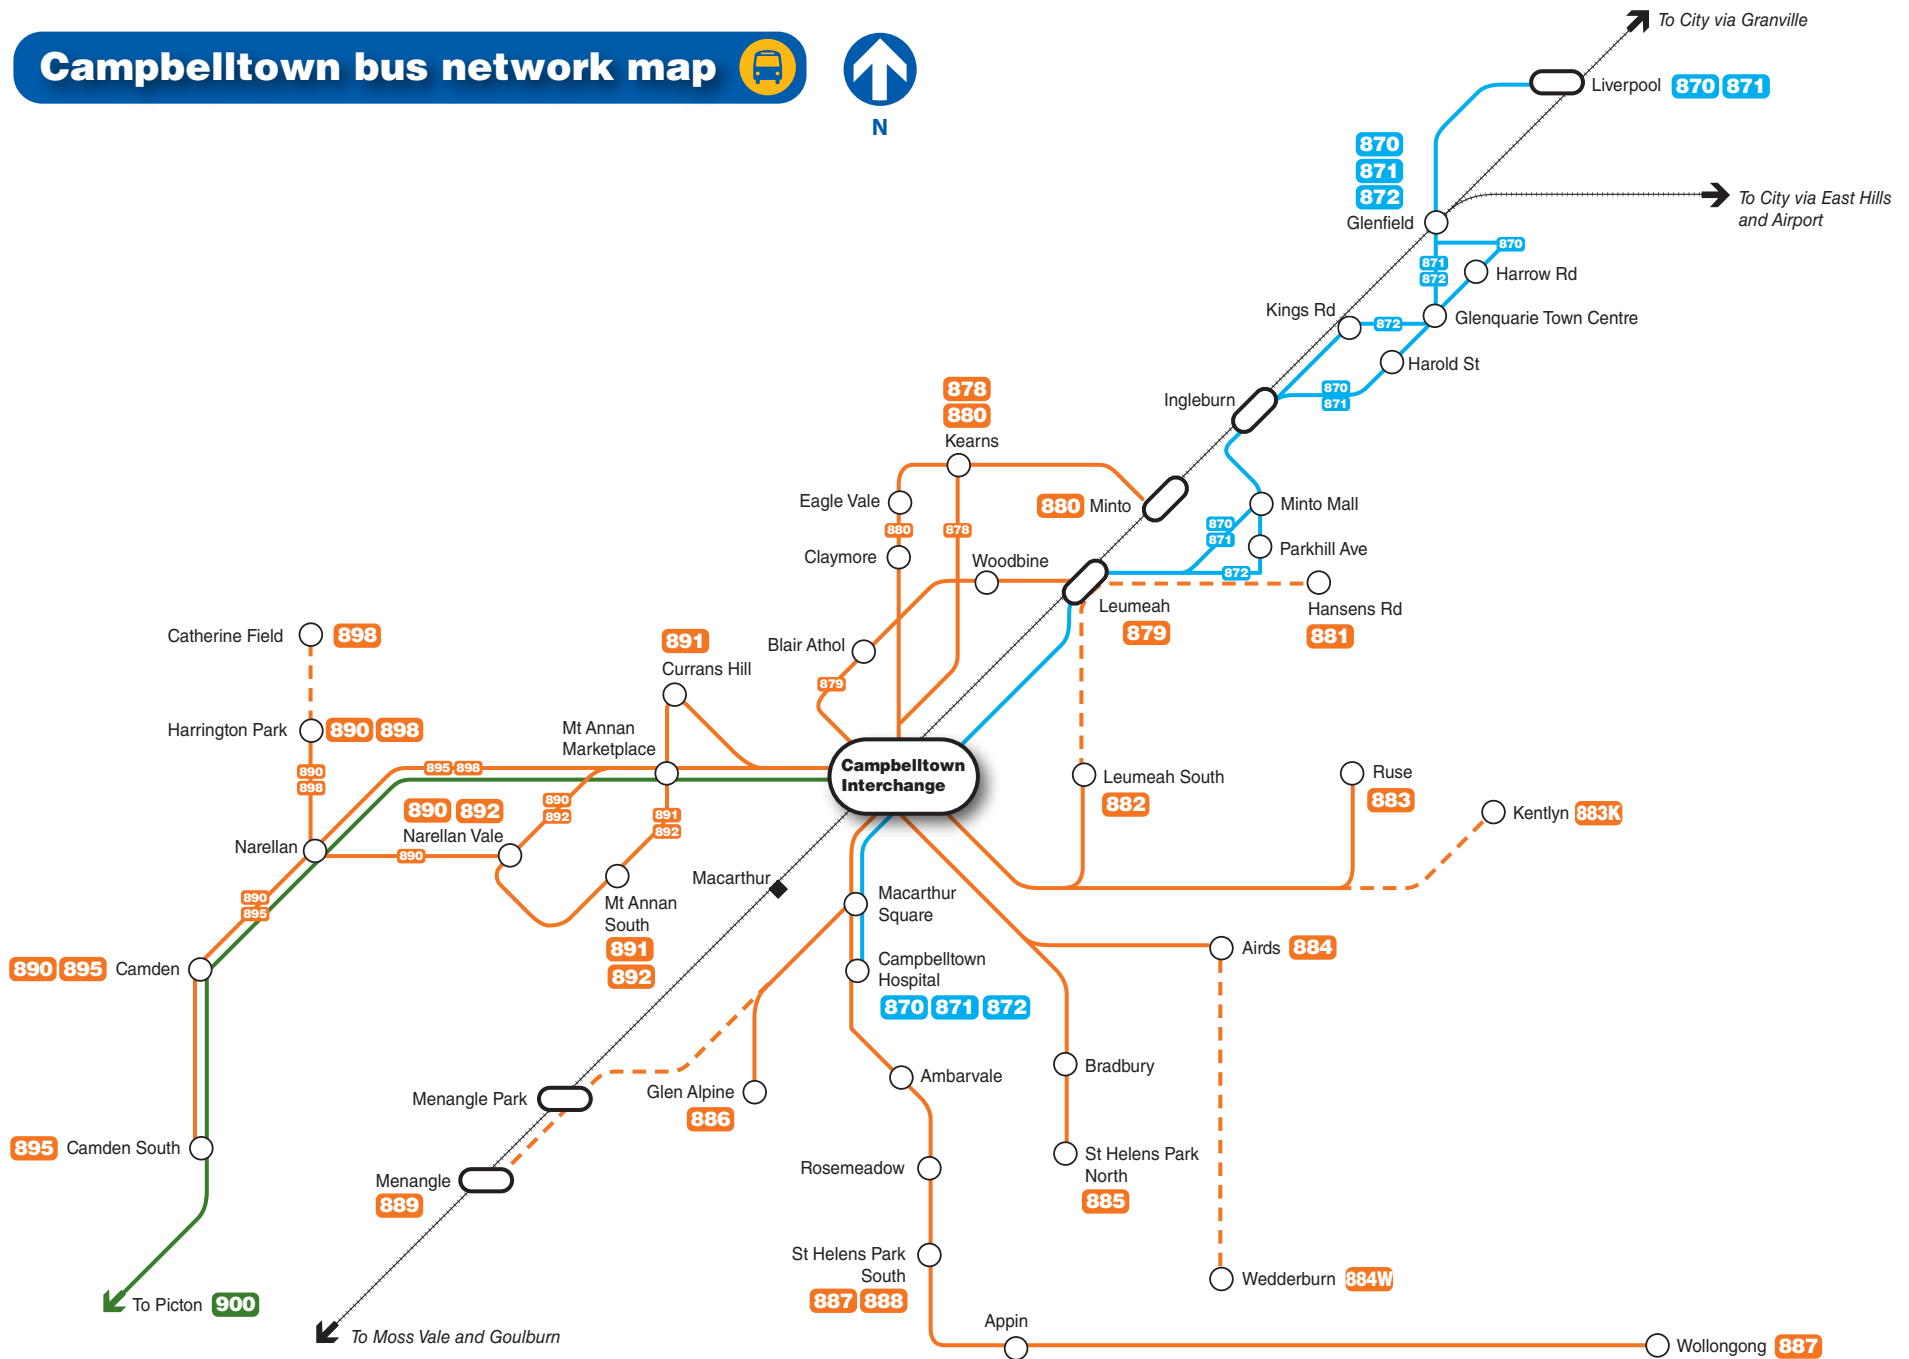

Campbelltown bus network map

N

Legend

- Busways routes
- - - Limited service
- Interline routes
- Picton Buslines routes
- Rail line
- Railway station
- Bus route/suburb
- Bus/Rail interchange

Diagrammatic Map - Not to Scale

Campbelltown area map

■ Cumberland Line
■ Airport & East Hills Line
■ South Line
■ Southern Highlands Line
 Campbelltown Station concourse

Legend

- | | | | |
|-----------|---------------|---------------|-----------|
| Bus stand | Kiss and ride | Walking Route | Taxi rank |
| Parking | Bus zone | Lift | Stairs |
| | | Bike locker | |