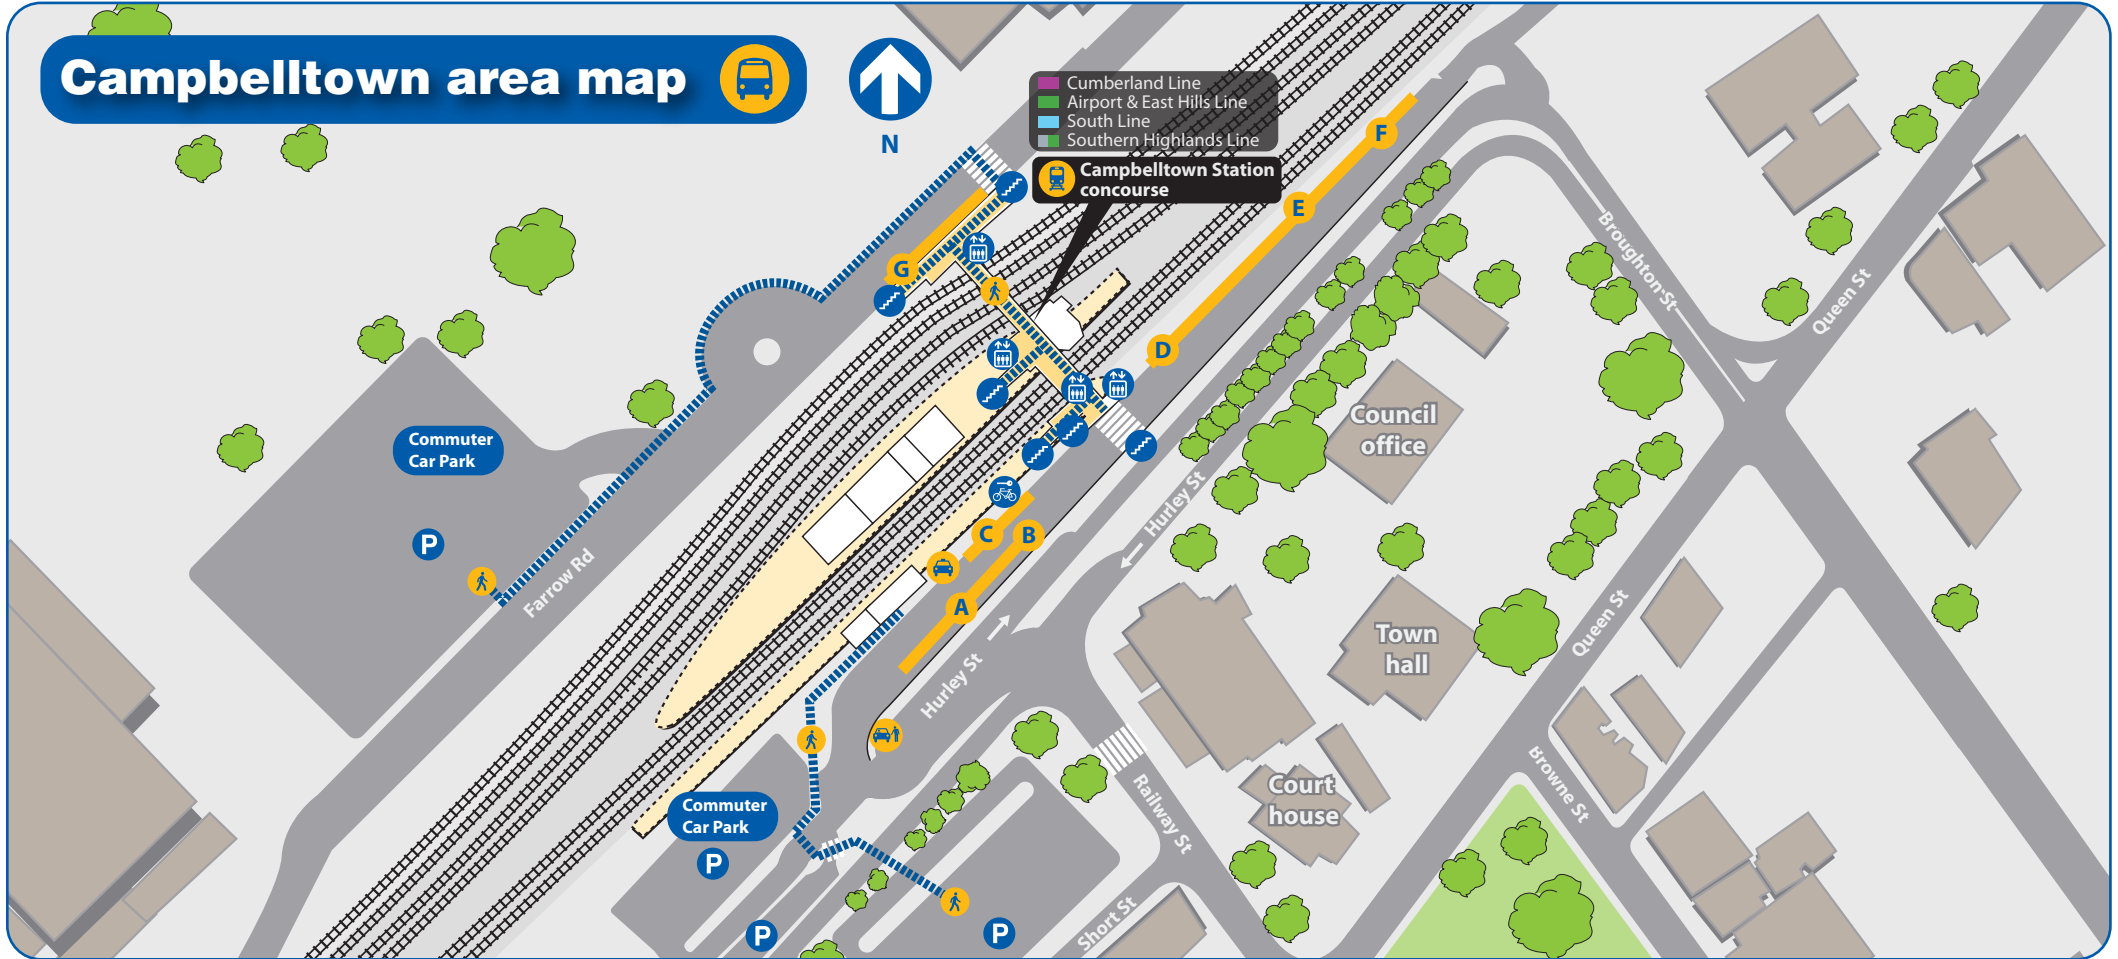

Campbelltown area map

■ Cumberland Line
■ Airport & East Hills Line
■ South Line
■ Southern Highlands Line
 Campbelltown Station concourse

Legend

- | | | | |
|-----------|---------------|---------------|-----------|
| Bus stand | Kiss and ride | Walking Route | Taxi rank |
| Parking | Bus zone | Lift | Stairs |
| | | Bike locker | |