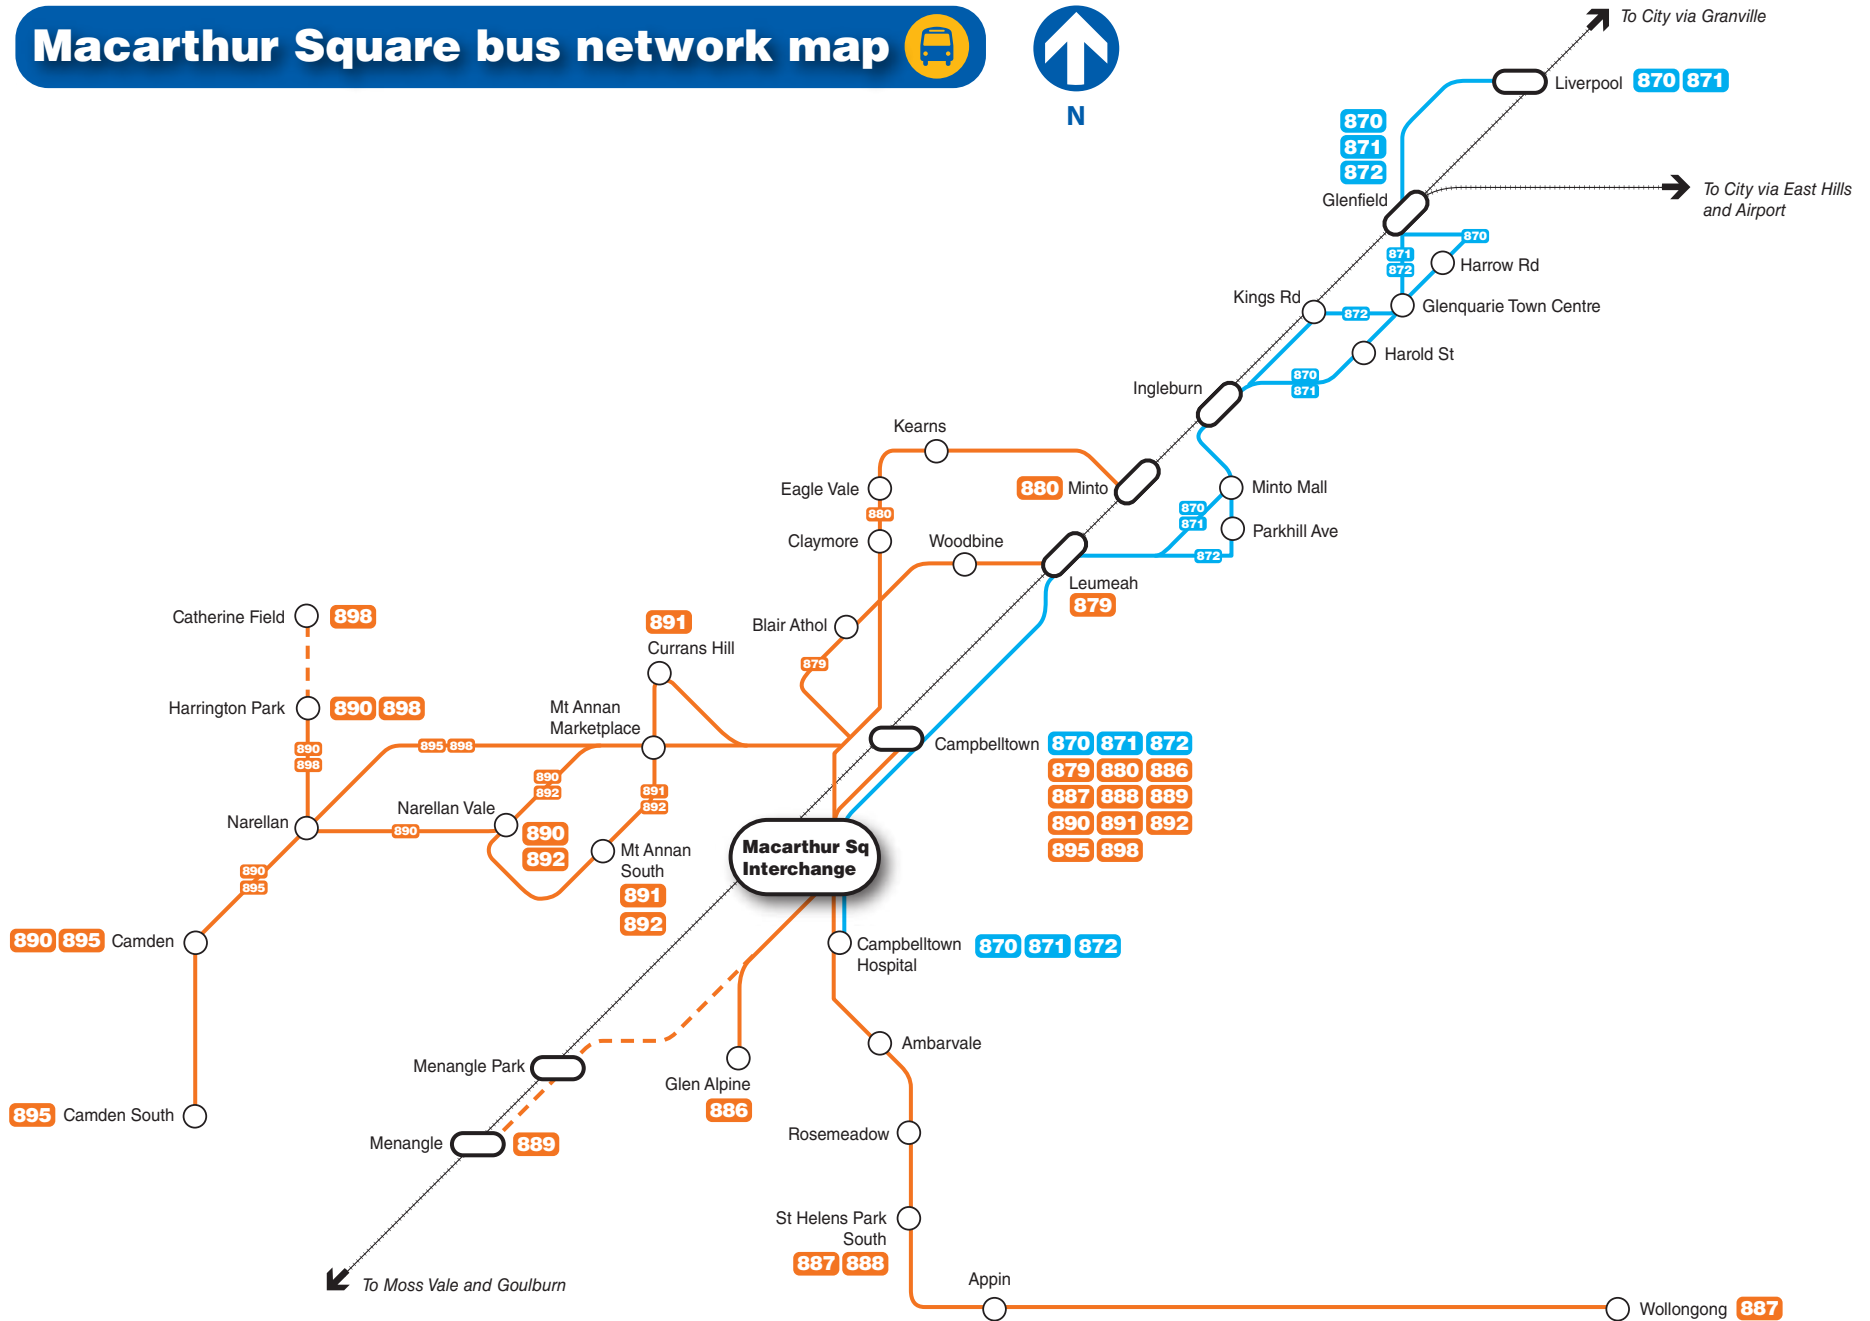

# Macarthur Square bus network map

## Legend

- Busways routes
- - - Limited service
- Interline routes
- Rail line
- Railway station
- Bus route/suburb
- Bus/Rail interchange

Diagrammatic Map - Not to Scale

# Macarthur Square area map

N

- Airport & East Hills Line
- Southern Highlands Line

**Macarthur Station concourse**

# Bus services at Macarthur Square