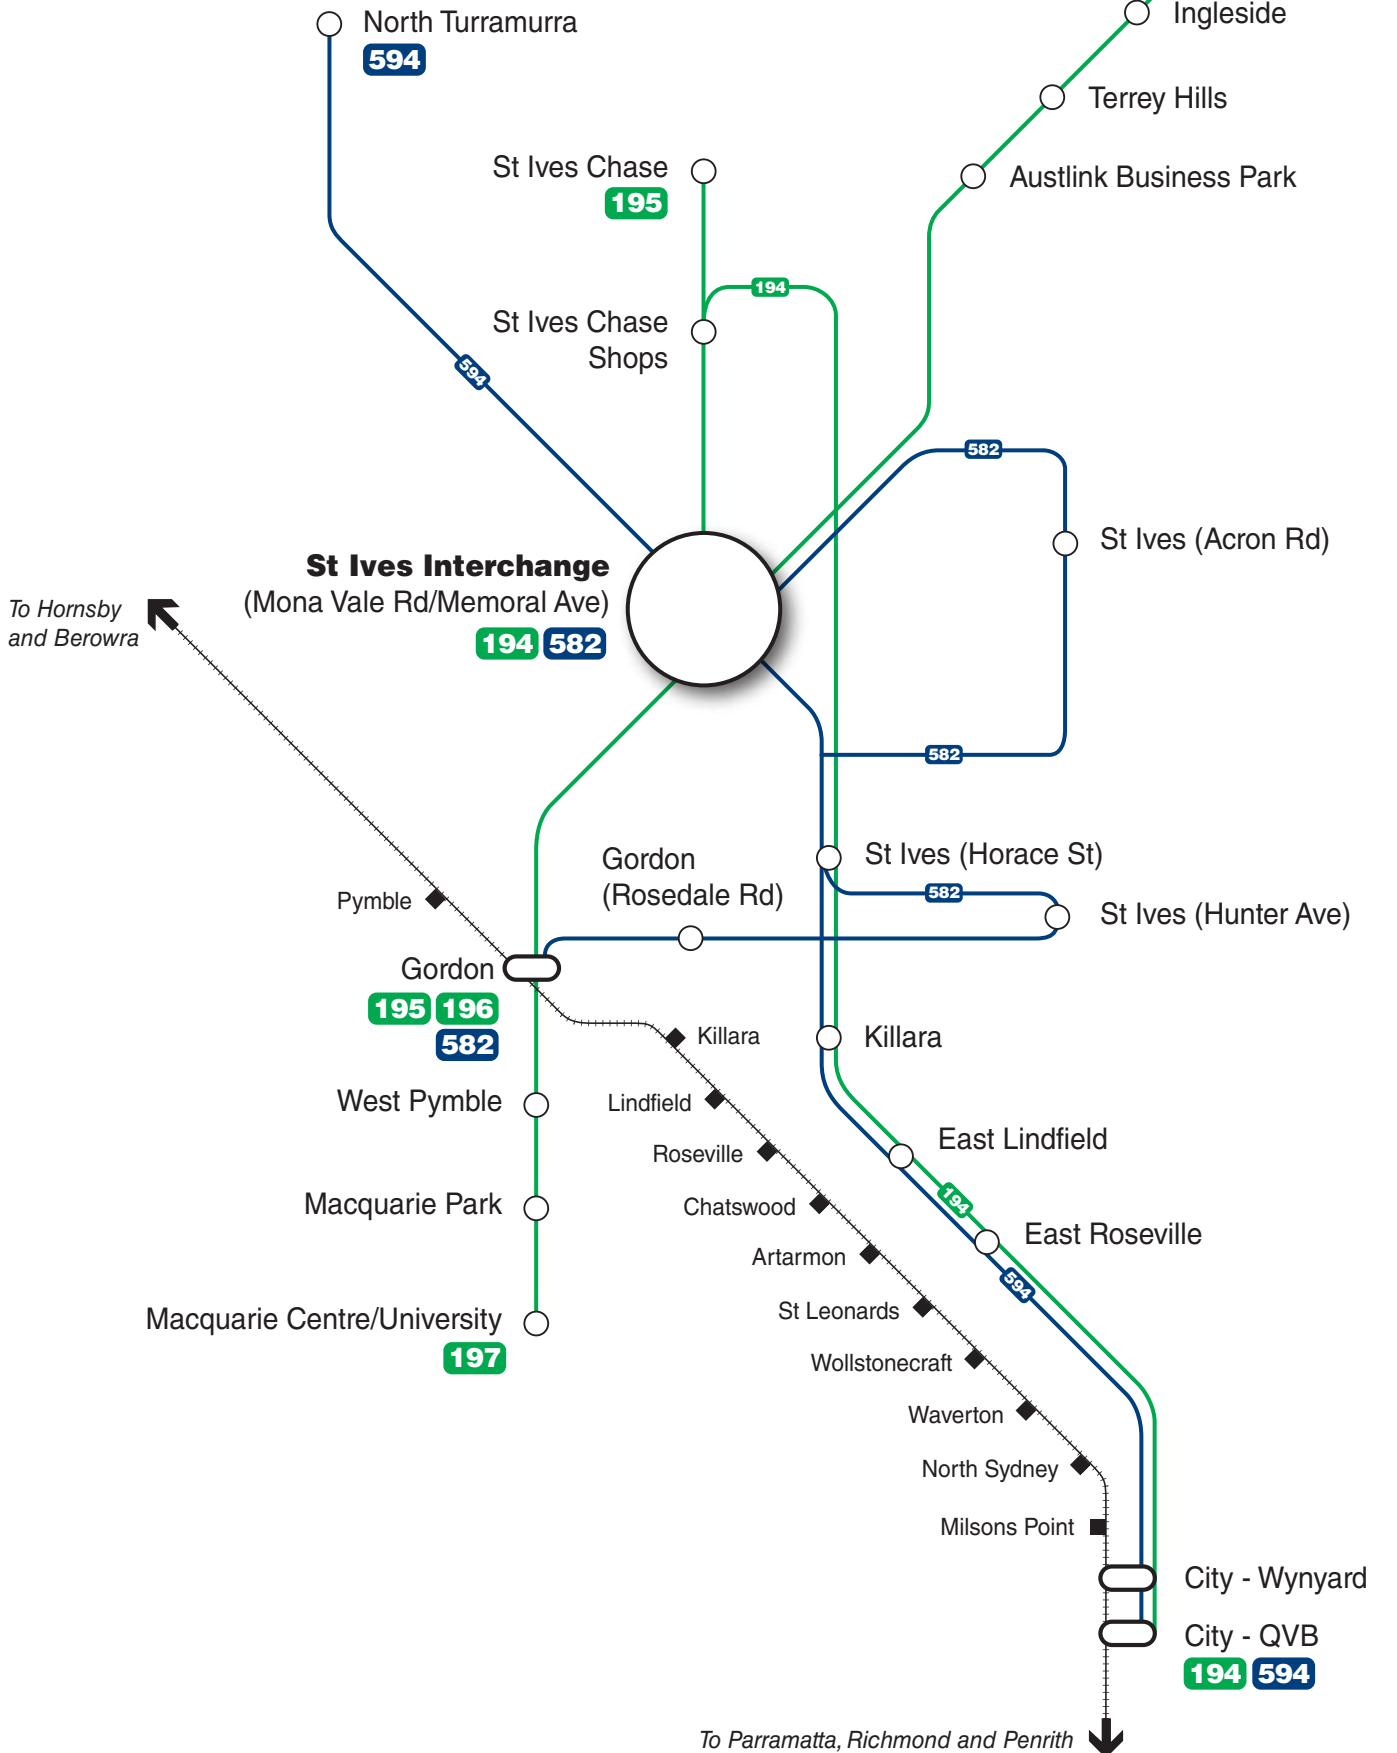

St Ives bus network map

196
197

Legend

- Forest Coachlines routes
- TransdevTSL Shorelink Buses routes
- Rail line
- Railway station
- Bus route/suburb
- Bus/Rail interchange

Diagrammatic Map - Not to Scale

St Ives area map

Legend

- Bus stand
- Walking Route
- Taxi rank
- Parking
- Bus zone

Bus services at St Ives

Bus departure information

Please use this listing to find your bus number, route destination and bus stand.
Refer to the Interchange Map to find the bus stand location.

| Bus Stand | Route Number | Bus Route Destination |
|----------------|--------------|---|
| 5 | 194 | City via St Ives Chase & Killara |
| 3,4 | 195 | Gordon Station |
| 1,2 | 195 | St Ives Chase |
| 3,4 | 196 | Gordon Station |
| 1,2 | 196 | Mona Vale via Austlink Business Park & Terrey Hills |
| 3,4 | 197 | Macquarie University via Gordon Station |
| 1,2 | 197 | Mona Vale via Austlink Business Park & Terrey Hills |
| 5 | 582 | Gordon Station |
| Link Rd | 594 | North Turramurra |
| Link Rd | 594 | City via Killara |

Bus Operator Legend

- Forest Coach Lines
- TransdevTSL Shorelink Buses