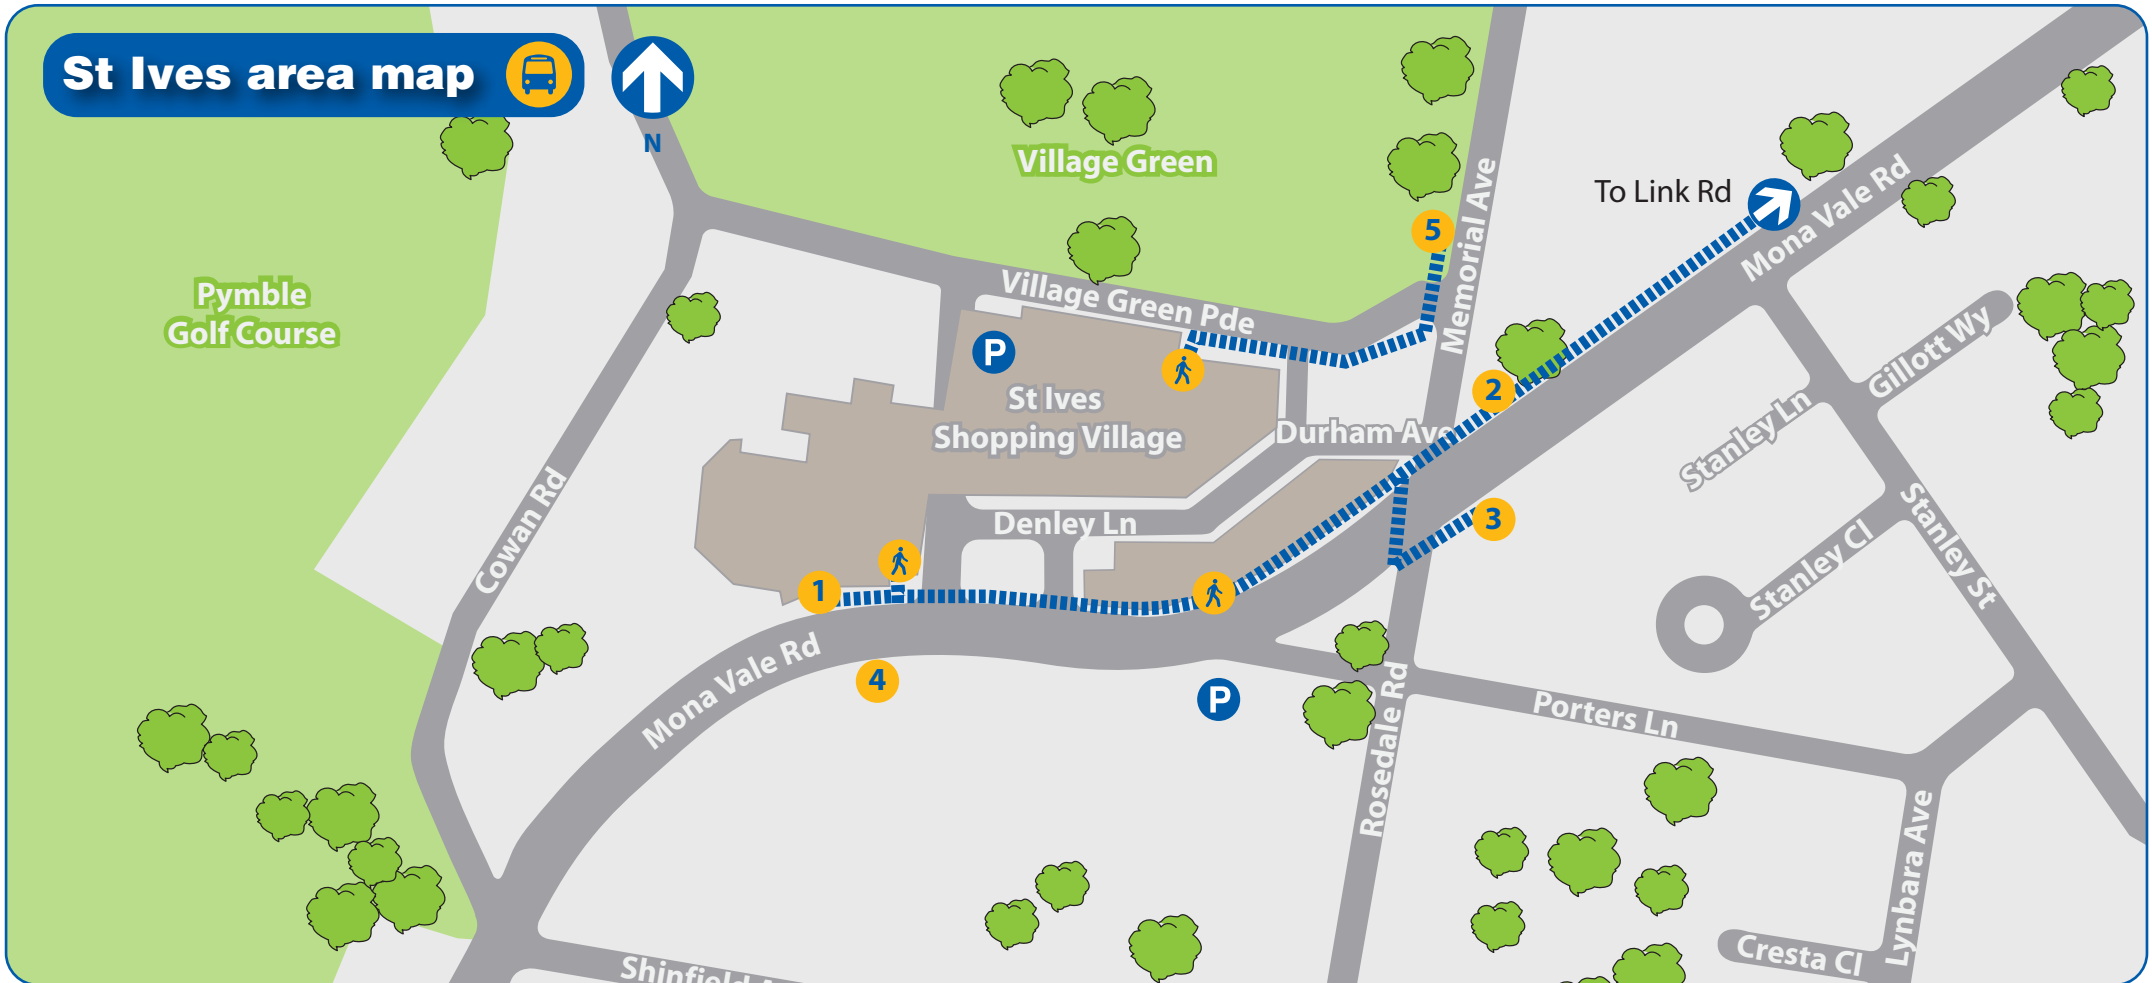

St Ives bus network map

196
197

Legend

- Forest Coachlines routes
- TransdevTSL Shorelink Buses routes
- Rail line
- Railway station
- Bus route/suburb
- Bus/Rail interchange

Diagrammatic Map - Not to Scale

St Ives area map

Legend

- Bus stand
- Walking Route
- Taxi rank
- Parking
- Bus zone

Bus services at St Ives

Bus departure information

Please use this listing to find your bus number, route destination and bus stand.
Refer to the Interchange Map to find the bus stand location.

| Bus Stand | Route Number | Bus Route Destination |
|----------------|--------------|---|
| 5 | 194 | City via St Ives Chase & Killara |
| 3,4 | 195 | Gordon Station |
| 1,2 | 195 | St Ives Chase |
| 3,4 | 196 | Gordon Station |
| 1,2 | 196 | Mona Vale via Austlink Business Park & Terrey Hills |
| 3,4 | 197 | Macquarie University via Gordon Station |
| 1,2 | 197 | Mona Vale via Austlink Business Park & Terrey Hills |
| 5 | 582 | Gordon Station |
| Link Rd | 594 | North Turramurra |
| Link Rd | 594 | City via Killara |

Bus Operator Legend

- Forest Coach Lines
- TransdevTSL Shorelink Buses