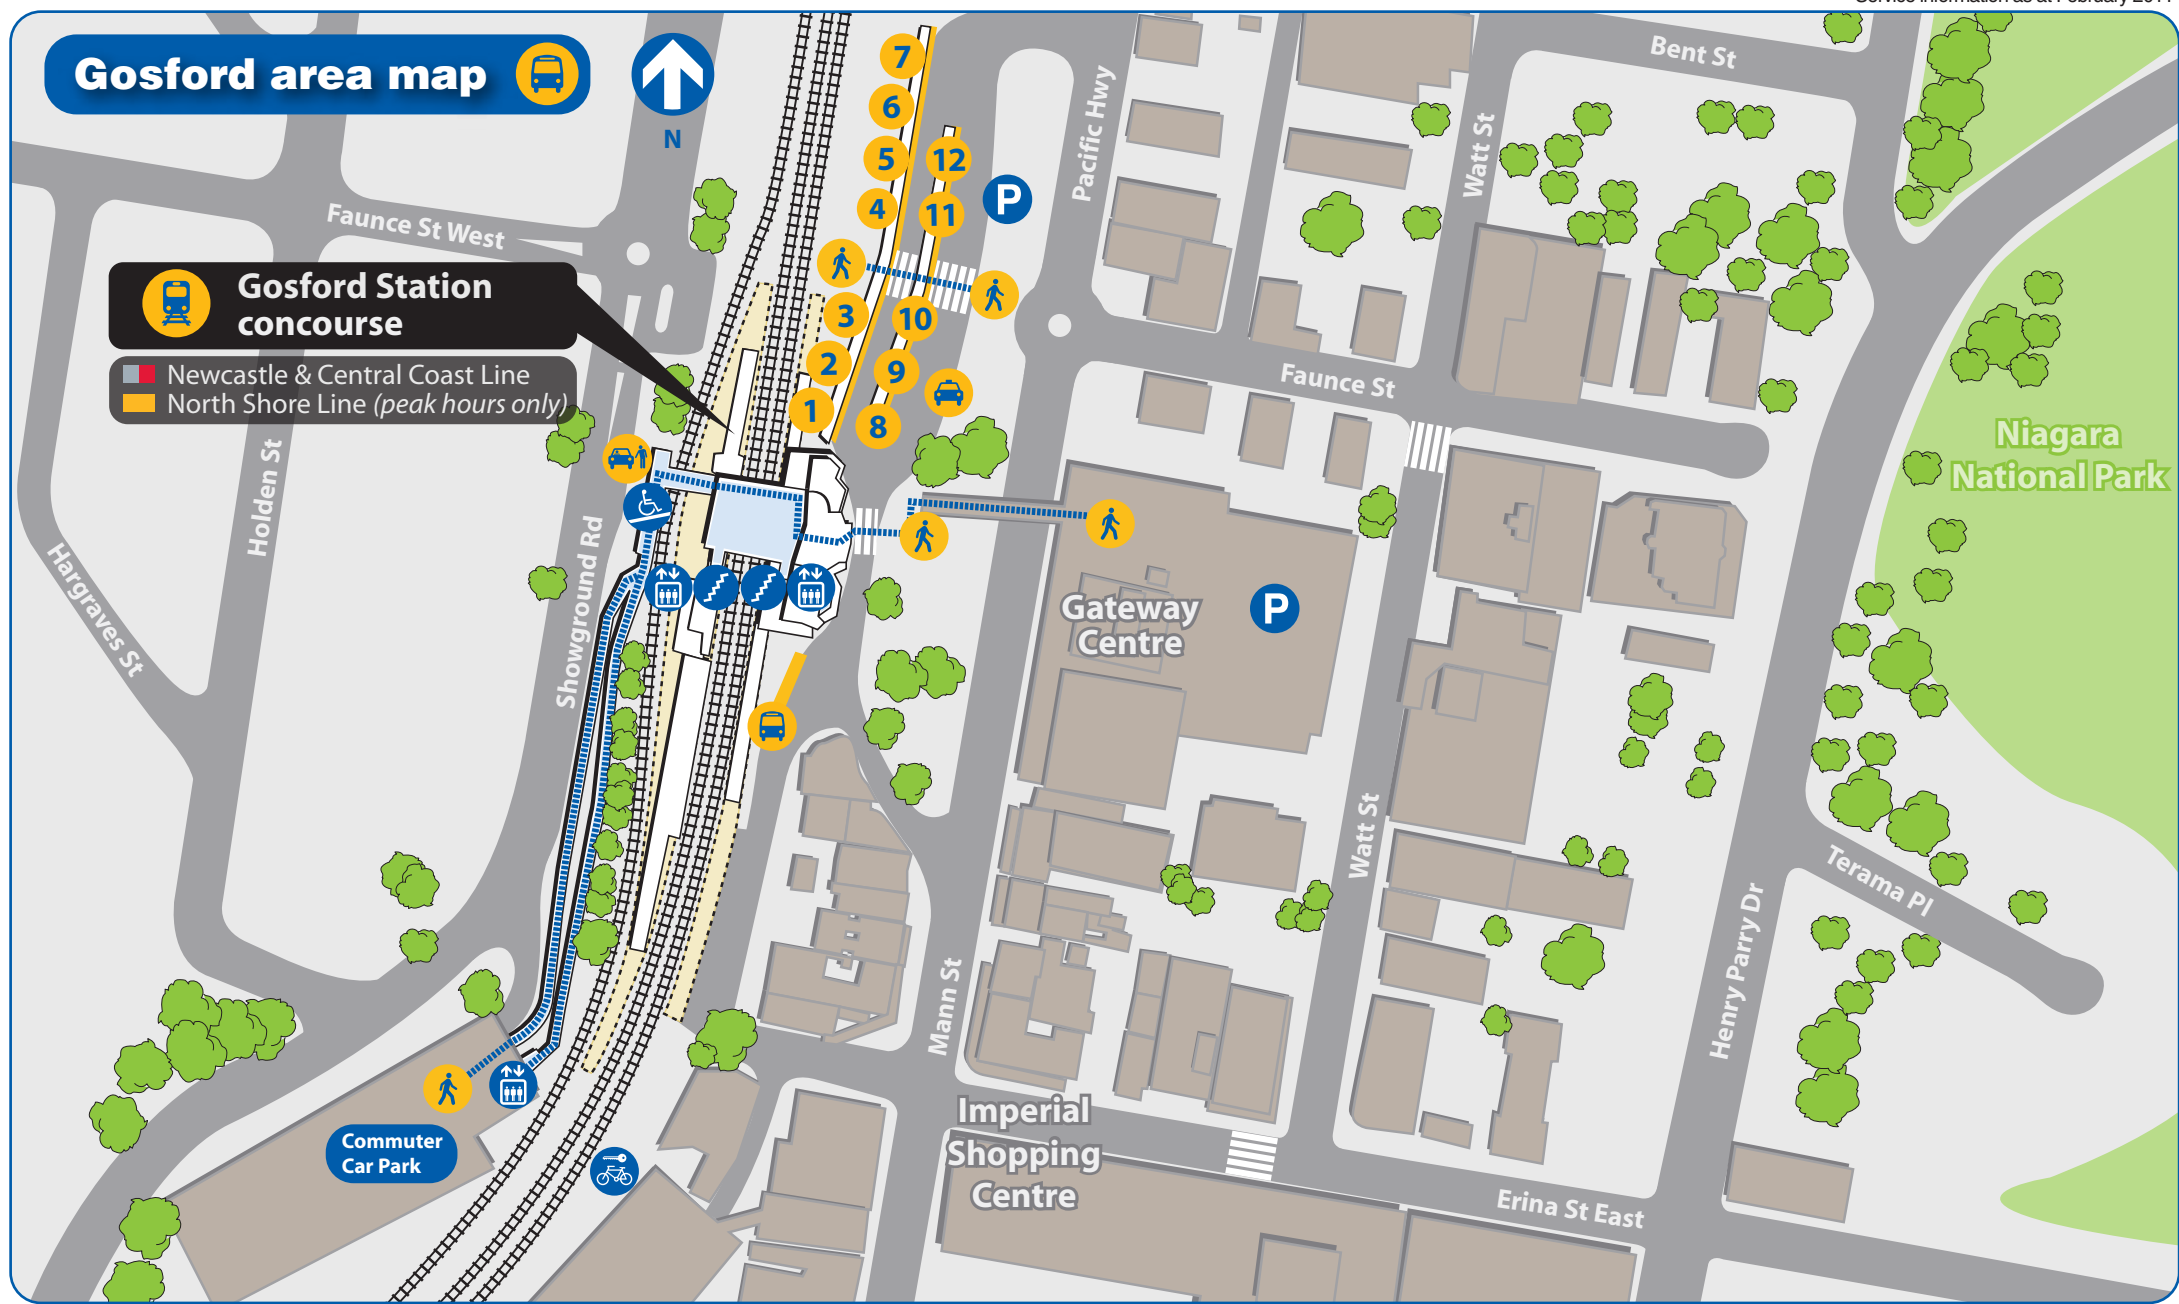

Gosford area map

Gosford Station concourse

- Newcastle & Central Coast Line
- North Shore Line (peak hours only)

Legend

- Bus Stop
- Walking route
- Kiss & ride
- Bicycle lockers
- Lift
- Bus stand
- Taxi rank
- Bus zone
- Parking
- Stairs

Bus services at Gosford

Bus departure information

Please use this listing to find your bus number, route destination and bus stand.
Refer to the Interchange Map to find the bus stand location.

Bus Stand	Route Number	Bus Route Destination	Weekday frequency			Weekend frequency	
			AM Peak	Off Peak	PM Peak	Saturday	Sunday
1/2	17	The Entrance North via Wamberal and Long Jetty	2 trips	-	2 trips	-	-
1/2	18	The Entrance via Wamberal, Killarney Vale and Long Jetty	3 trips	-	3 trips	-	-
1/2	19	Wyong via Erina Fair, Wamberal, Bay Village, Chittaway Bay and Tuggerah	30-60	60	30-60	60	60
1/2	21	The Entrance North via Erina Fair, Wamberal, Bay Village and Long Jetty	30-60	60	30-60	60	60
1/2	22	The Entrance via Erina Fair, Wamberal, Bay Village and Long Jetty	60	60	60	60	60
1/2	23	The Entrance via Erina Fair, Wamberal, Bay Village and Toowoan Bay	30-60	60	30-60	60	60
1/2	28	The Entrance via Springfield, Erina Fair, Wamberal and Bay Village	(b)	(b)	(b)	(b)	(b)
3	40	Gosford via North Gosford (loop)	20-60	60	20-60	60	60
3	43	Springfield via East Gosford	Limited	-	-	-	-
3	44	Erina Fair via East Gosford and Springfield	15-30	30	15-30	60	60
4	38	Wyoming	20-30	30	20-30	60	60
5	36	Tuggerah via Narara, Niagara Park, Lisarow and Ourimbah	30(c)	60	30(c)	60(c)	60(c)
5	37	Tuggerah via Niagara Park, Lisarow, Settlers Park and Ourimbah	30(c)	60	30(c)	60(c)	60(c)
6	32	Spencer via West Gosford, Kariong, Somersby and Mangrove Mountain	-	-	2 trips	2 trips	-
6	33	Somersby Industrial via West Gosford	30	-	-	-	-
6	34	Kariong via West Gosford	30	30	30	60	60
6	70	Gosford Hospital	60	60	60	60	120
7	55	Ettalong Beach via Point Clare, Koolewong, Woy Woy and Umina Shops	30	30	30	30	60
7	70	Ettalong Beach via West Tascott, Glenrock Pde, Woy Woy and Blackwall	60	60	60	60	120

Bus Operator Legend

- Busways
- Red Bus Services

Notes

- (b) Night service only.
- (c) 30 between Gosford and Ourimbah only.