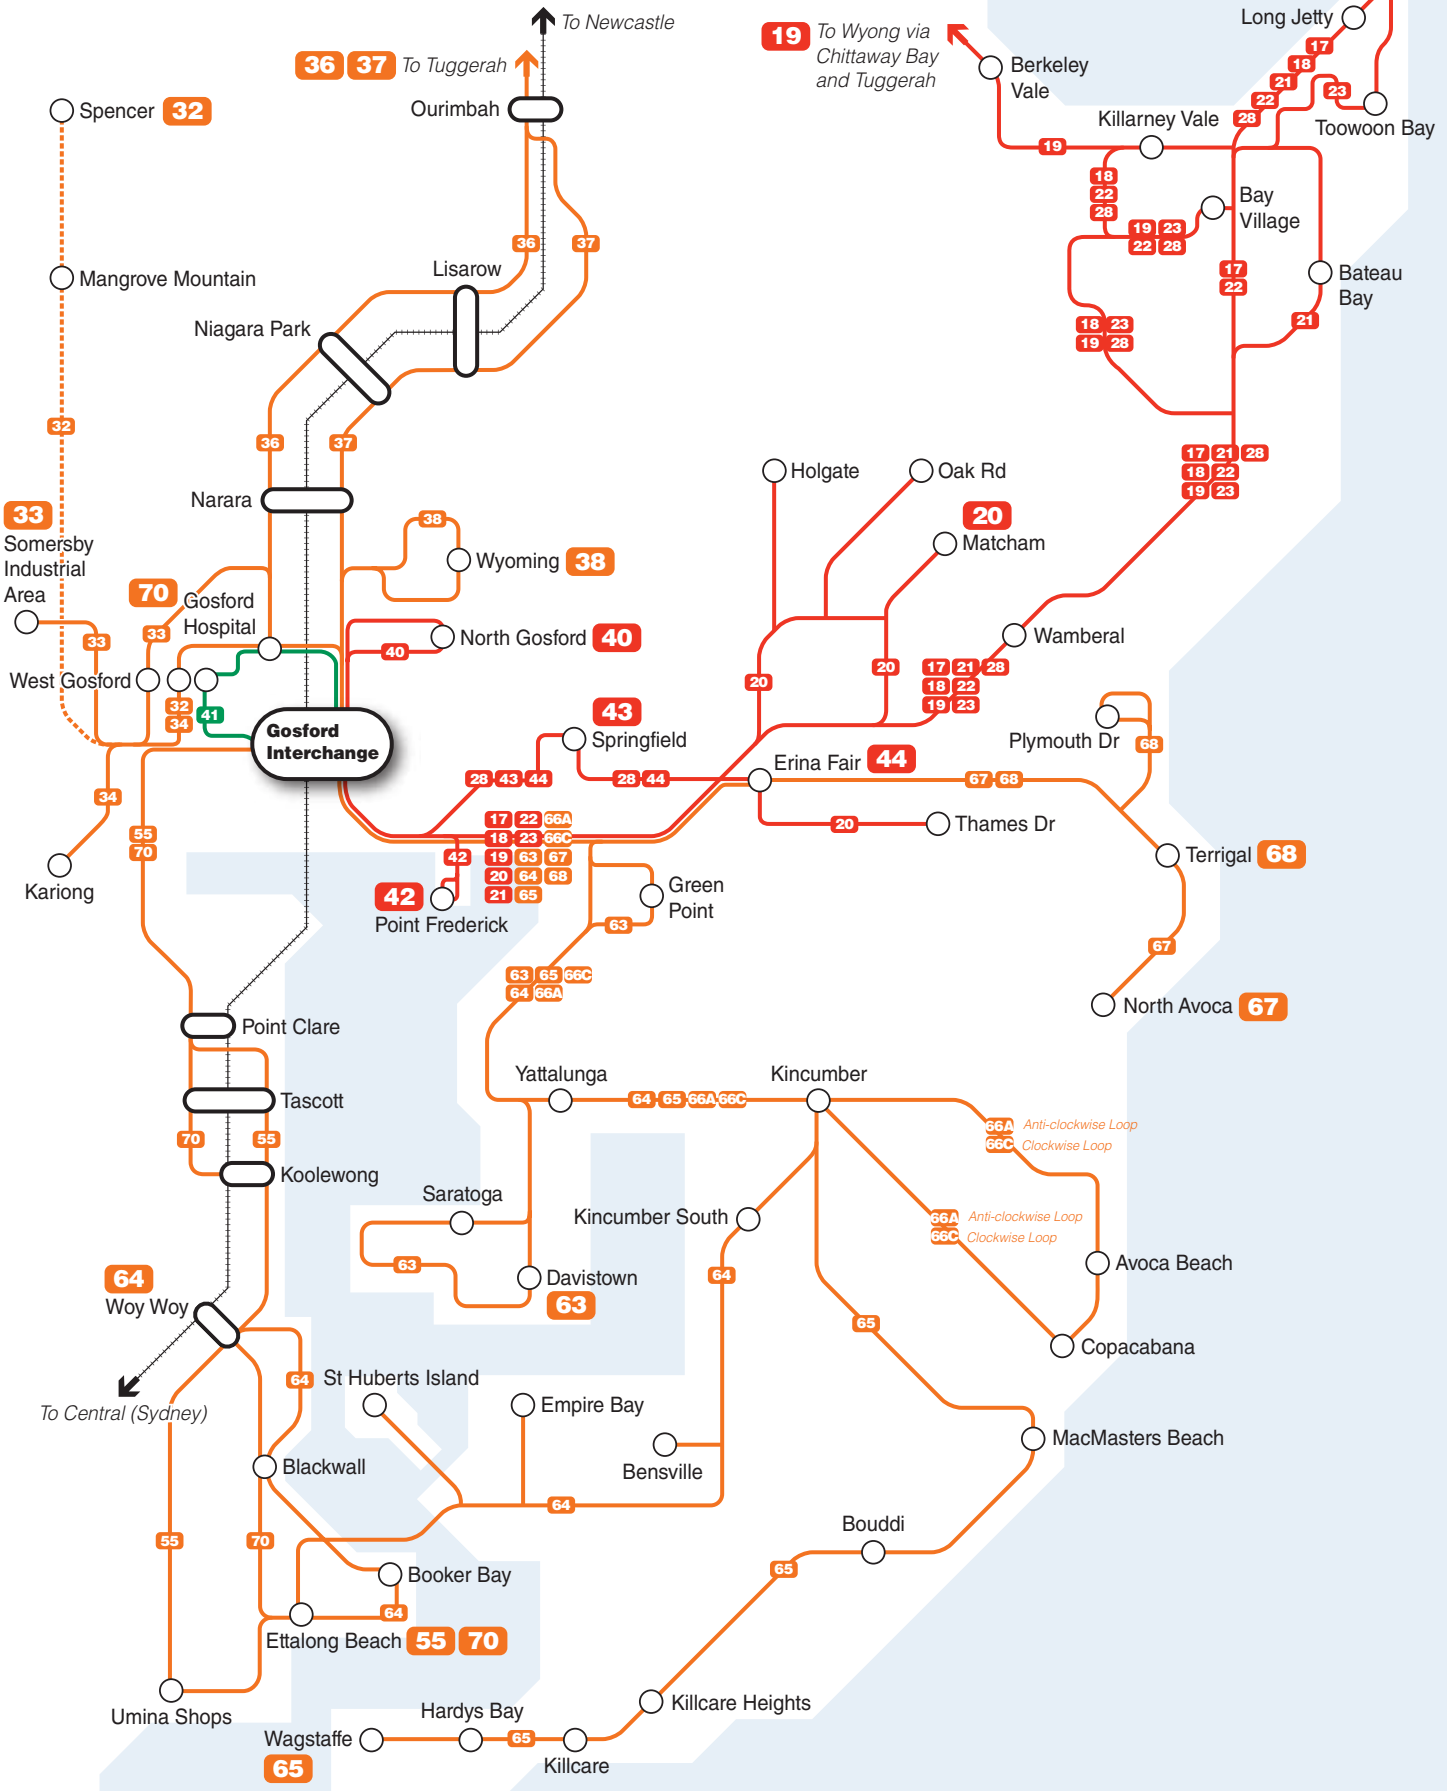

Gosford bus network map

N

Legend

- Busways routes
- - - Busways routes - limited service
- Red Bus Services routes
- Free Gosford Shuttle
- Rail line
- Railway station
- Bus route/suburb
- Bus/Rail interchange