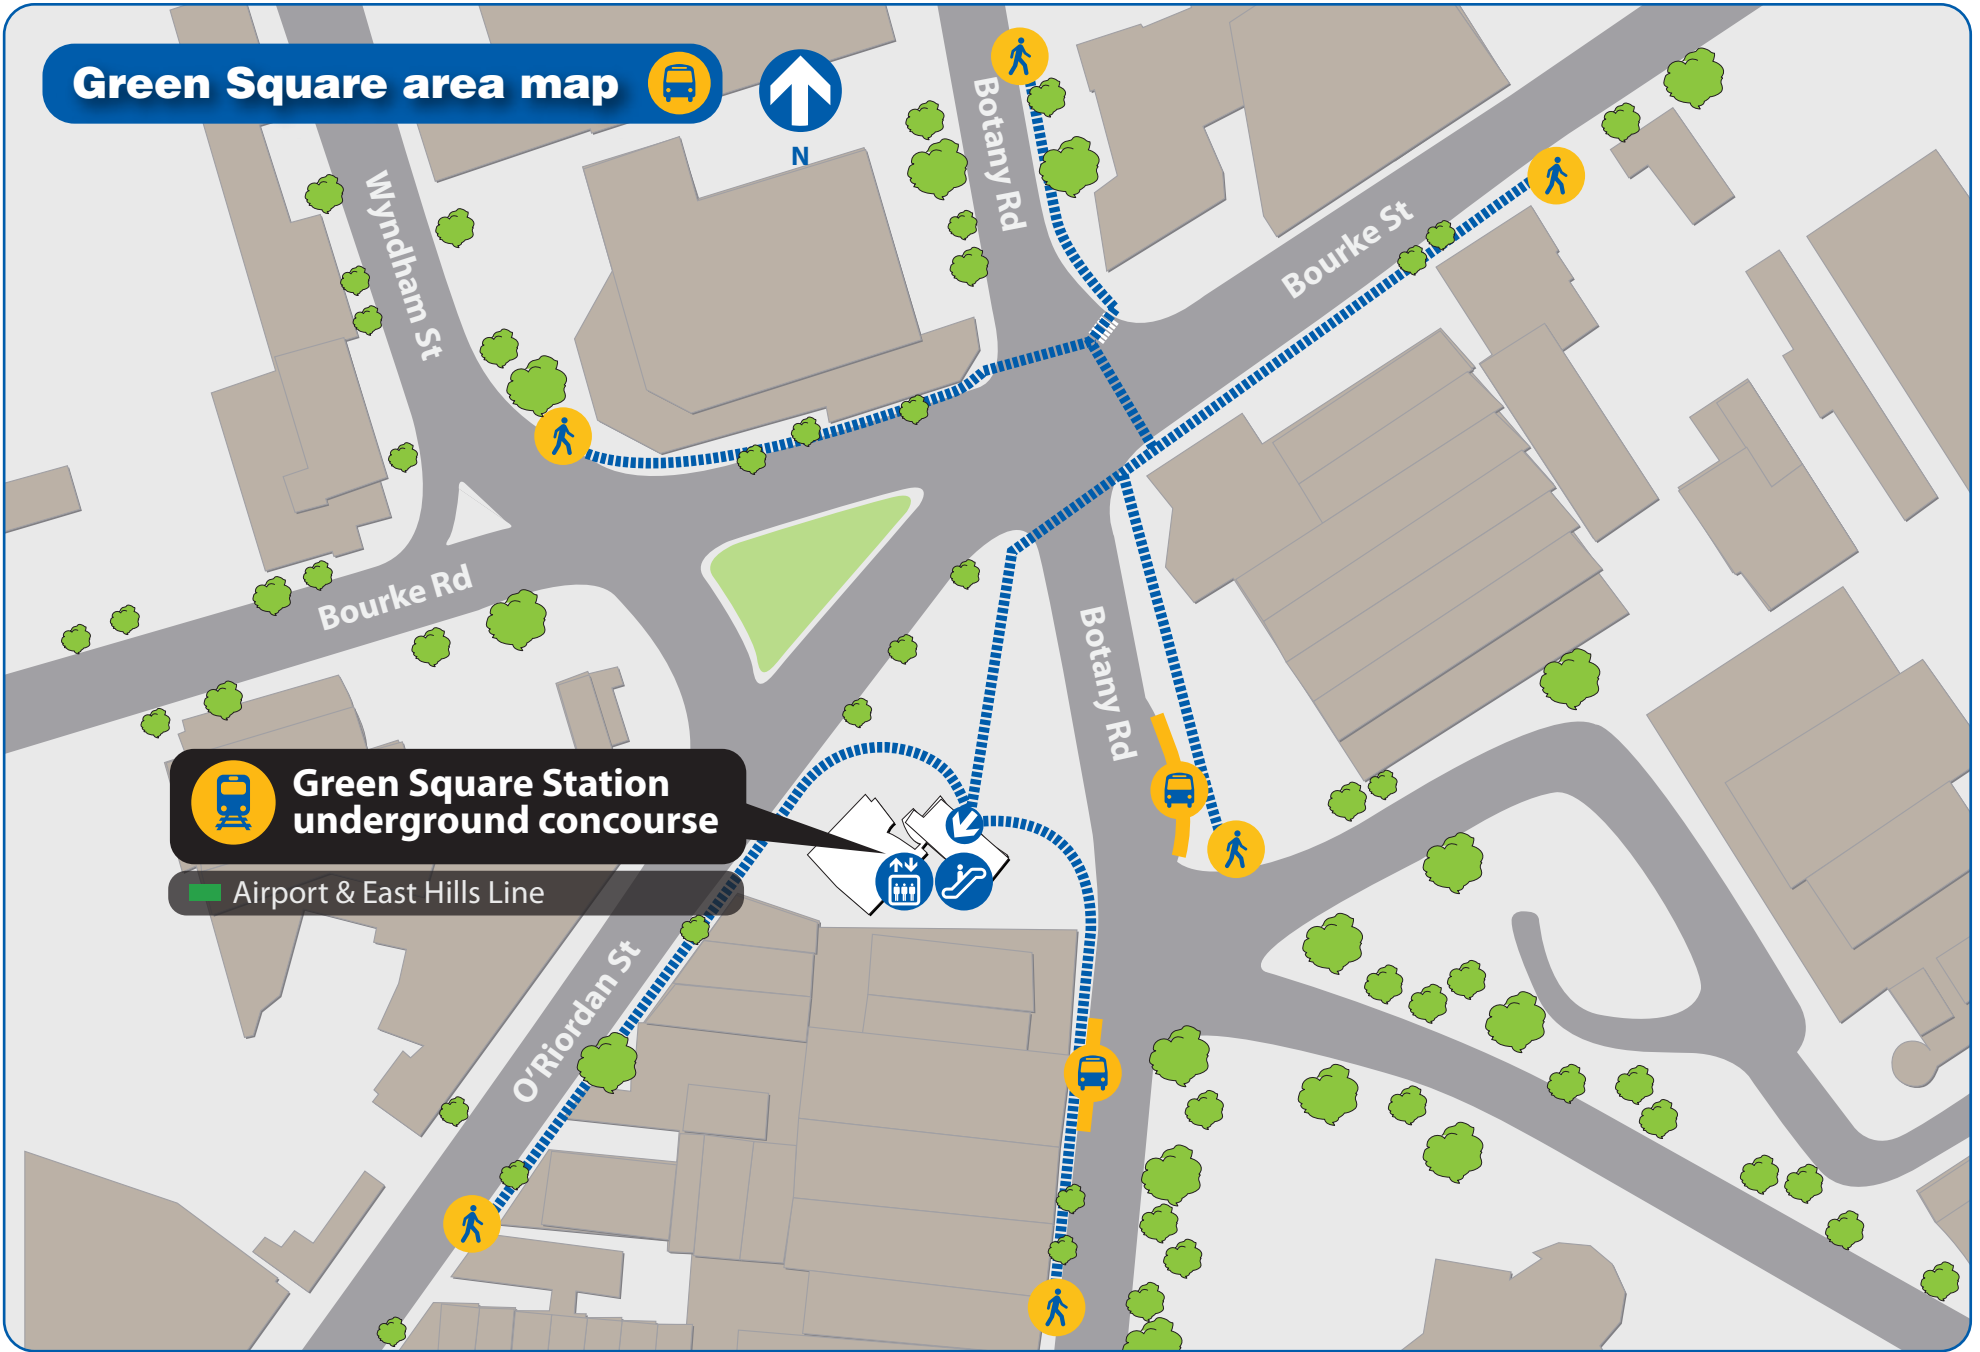

Green Square bus network map

Legend

— Sydney Buses routes

++++ Rail line

■ Railway station

○ Bus route/suburb

◻ Bus/Rail interchange

Diagrammatic Map - Not to Scale

131500.com.au
Transport Info
 Information for people on the move

Legend

- Bus stop
- Escalator
- Walking Route
- Lift
- Bus zone
- Station Entrance

Bus services at Green Square

Bus departure information

Please use this listing to find your bus number, route destination and bus stand.
Refer to the Interchange Map to find the bus stand location.

Bus Stand	Route Number	Bus Route Destination
Botany Rd (East)	309	Port Botany via Botany Rd & Matraville
Botany Rd (East)	L09	Port Botany via Botany Rd (Limited Stops)
Botany Rd (East)	310	Eastgardens via Botany Rd & East Botany
Botany Rd (East)	370	Coogee via University of NSW & Randwick
Botany Rd (West)	309	City - Circular Quay via Redfern
Botany Rd (West)	L09	Redfern (Limited Stops)
Botany Rd (West)	310	City - Circular Quay via Redfern
Botany Rd (West)	370	Leichhardt via University of Sydney & Glebe

Bus Operator Legend

Sydney Buses