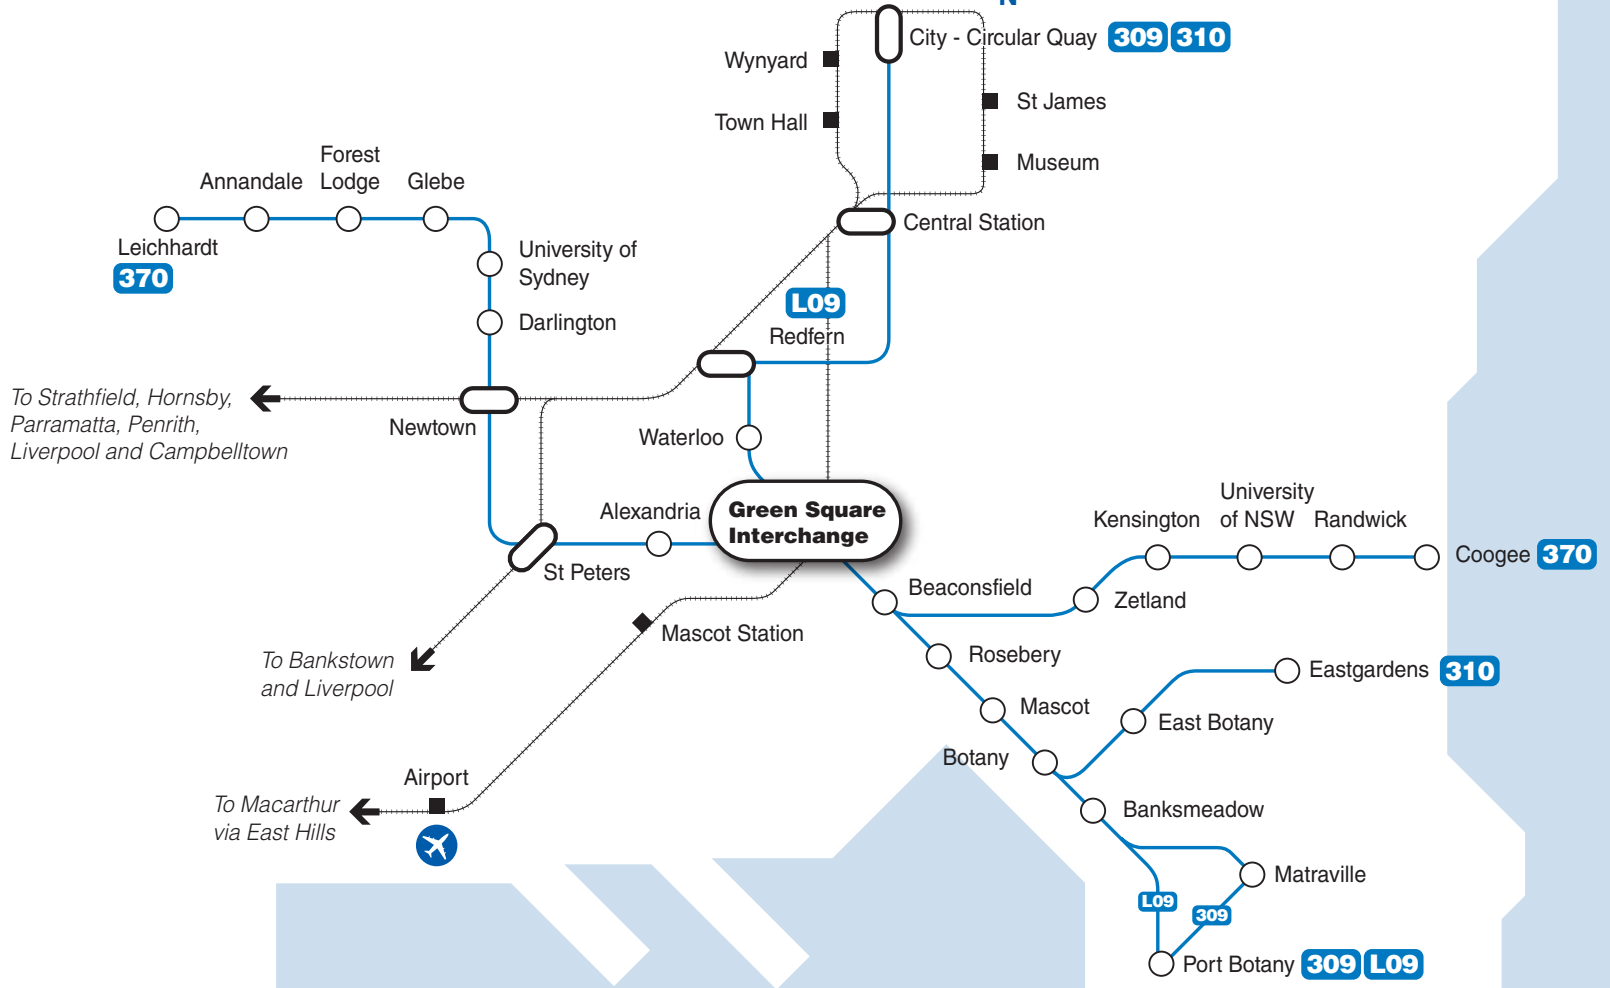

Green Square bus network map

Legend

— Sydney Buses routes

++++ Rail line

■ Railway station

○ Bus route/suburb

◻ Bus/Rail interchange

Diagrammatic Map - Not to Scale

131500.com.au
Transport Info
 Information for people on the move

Legend

- Bus stop
- Escalator
- Walking Route
- Lift
- Bus zone
- Station Entrance

Bus services at Green Square

Bus departure information

Please use this listing to find your bus number, route destination and bus stand.
Refer to the Interchange Map to find the bus stand location.

Bus Stand	Route Number	Bus Route Destination
Botany Rd (East)	309	Port Botany via Botany Rd & Matraville
Botany Rd (East)	L09	Port Botany via Botany Rd (Limited Stops)
Botany Rd (East)	310	Eastgardens via Botany Rd & East Botany
Botany Rd (East)	370	Coogee via University of NSW & Randwick
Botany Rd (West)	309	City - Circular Quay via Redfern
Botany Rd (West)	L09	Redfern (Limited Stops)
Botany Rd (West)	310	City - Circular Quay via Redfern
Botany Rd (West)	370	Leichhardt via University of Sydney & Glebe

Bus Operator Legend

Sydney Buses