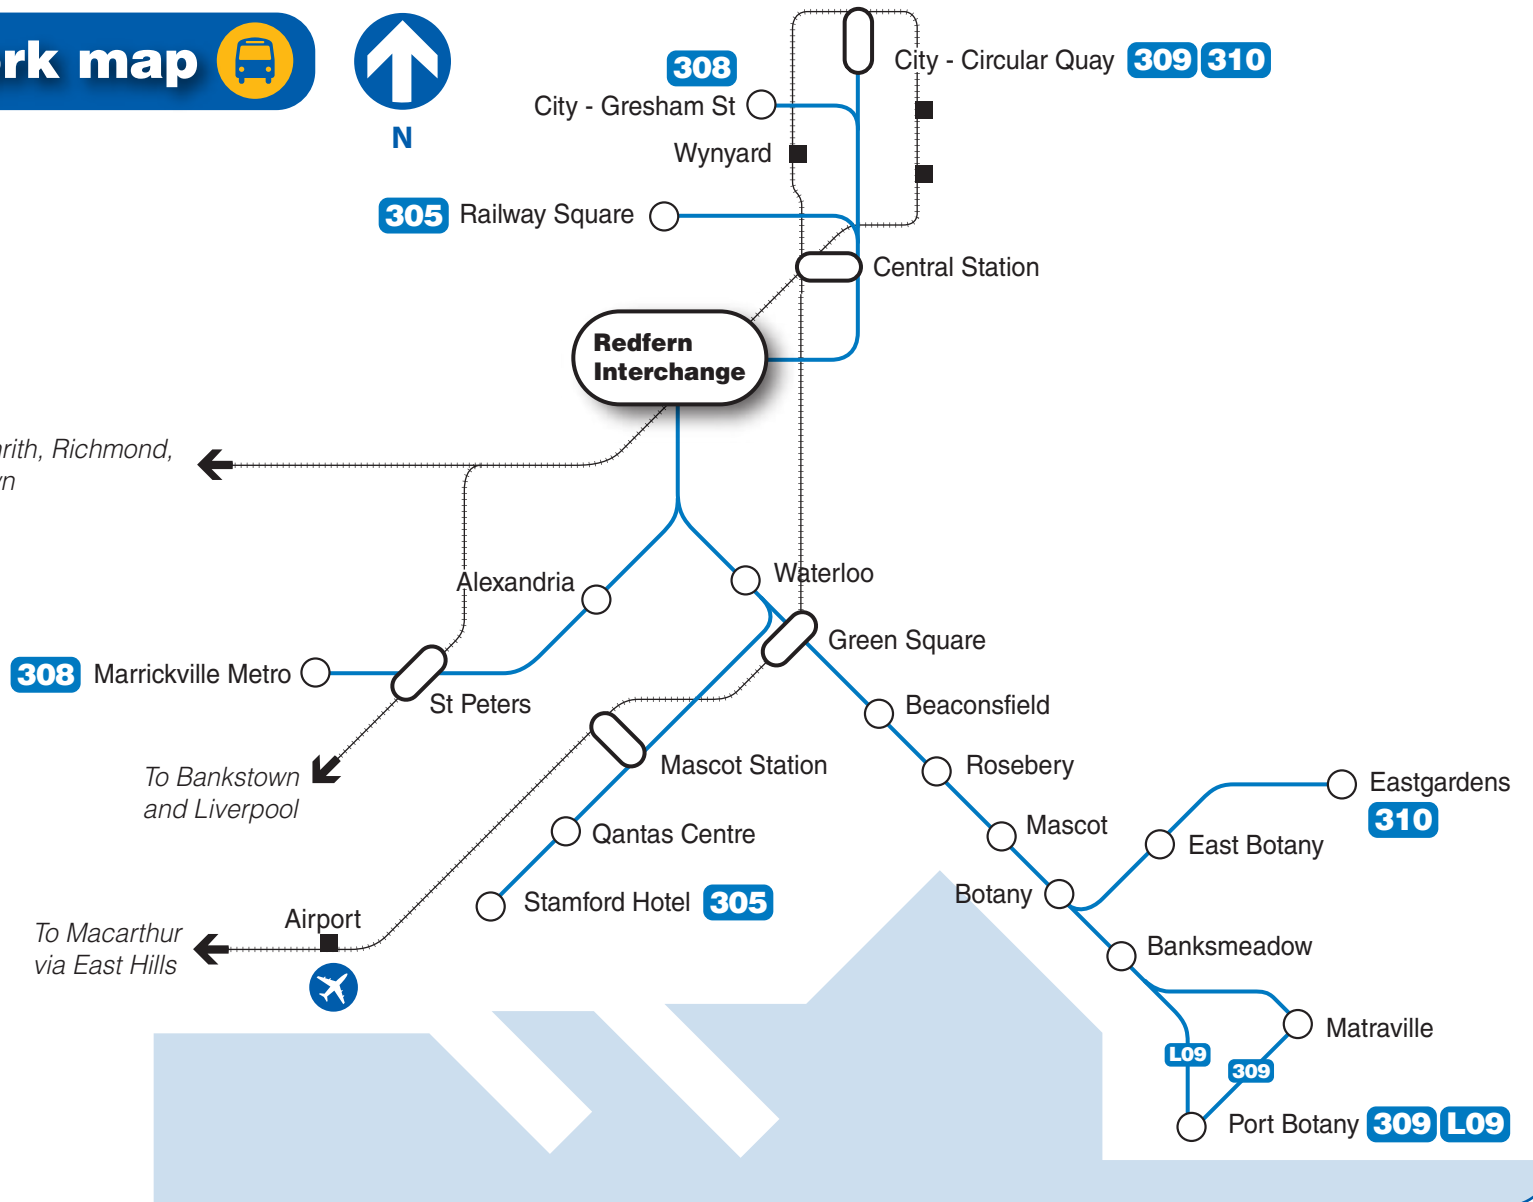

## Legend

 Sydney Buses routes

Diagrammatic Map - Not to Scale

 Rail line

 Railway station

 Bus route/suburb

 Bus/Rail interchange

# Redfern area map

**Redfern Station concourse**

- Eastern Suburbs and Illawarra Line
- Bankstown Line
- Inner West Line
- South Line
- North Shore & Western Lines
- Northern Line
- South Coast Line
- Blue Mountains Line
- Newcastle & Central Coast Line

## Legend

- |          |           |               |           |
|----------|-----------|---------------|-----------|
| Bus stop | NightRide | Walking Route | Taxi rank |
| Parking  | Bus zone  | Escalator     | Stairs    |

## Bus departure information

Please use this listing to find your bus number, route destination and bus stand.  
Refer to the Interchange Map to find the bus stand location.

| Bus Stand         | Route Number | Bus Route Destination                     |
|-------------------|--------------|---|
| <b>Lawson Sq</b>  | <b>305</b>   | Railway Square via Central Station        |
| <b>Lawson Sq</b>  | <b>308</b>   | City - Gresham St via Central Station     |
| <b>Lawson Sq</b>  | <b>309</b>   | City - Circular Quay via Central Station  |
| <b>Lawson Sq</b>  | <b>310</b>   | City - Circular Quay via Central Station  |
| <b>Regent St</b>  | <b>305</b>   | Qantas Centre via Bourke Rd               |
| <b>Regent St</b>  | <b>308</b>   | Marrickville Metro via Alexandria         |
| <b>Regent St</b>  | <b>309</b>   | Port Botany via Botany Rd & Matraville    |
| <b>Regent St</b>  | <b>L09</b>   | Port Botany via Botany Rd (Limited Stops) |
| <b>Regent St</b>  | <b>310</b>   | Eastgardens via Botany Rd & East Botany   |
| <b>Regent St</b>  | <b>N11</b>   | Cronulla via Hurstville                   |
| <b>Gibbons St</b> | <b>N11</b>   | City - Town Hall                          |