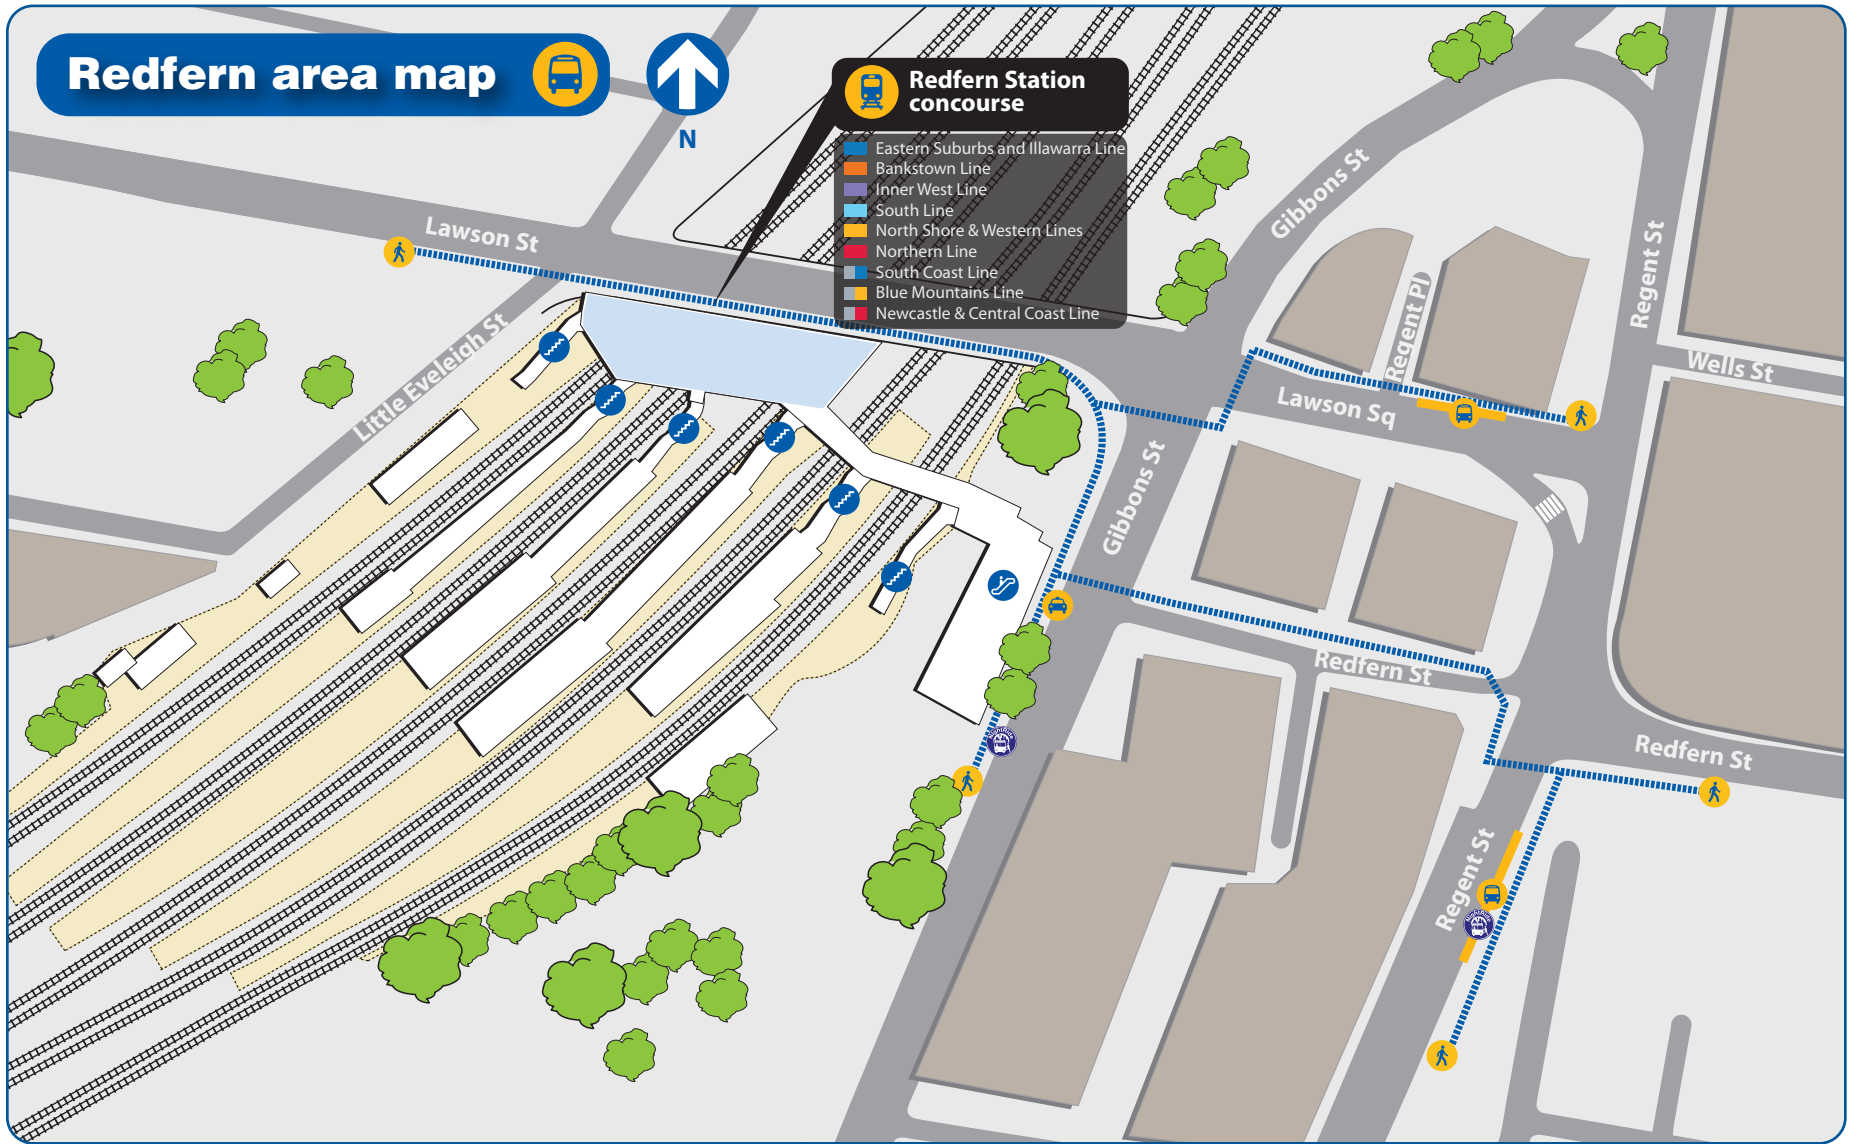

## Legend

 Sydney Buses routes

Diagrammatic Map - Not to Scale

 Rail line

 Railway station

 Bus route/suburb

 Bus/Rail interchange

# Redfern area map

**Redfern Station concourse**

- Eastern Suburbs and Illawarra Line
- Bankstown Line
- Inner West Line
- South Line
- North Shore & Western Lines
- Northern Line
- South Coast Line
- Blue Mountains Line
- Newcastle & Central Coast Line

## Legend

- |          |           |               |           |
|----------|-----------|---------------|-----------|
| Bus stop | NightRide | Walking Route | Taxi rank |
| Parking  | Bus zone  | Escalator     | Stairs    |

## Bus departure information

Please use this listing to find your bus number, route destination and bus stand.  
Refer to the Interchange Map to find the bus stand location.

| Bus Stand         | Route Number | Bus Route Destination                     |
|-------------------|--------------|---|
| <b>Lawson Sq</b>  | <b>305</b>   | Railway Square via Central Station        |
| <b>Lawson Sq</b>  | <b>308</b>   | City - Gresham St via Central Station     |
| <b>Lawson Sq</b>  | <b>309</b>   | City - Circular Quay via Central Station  |
| <b>Lawson Sq</b>  | <b>310</b>   | City - Circular Quay via Central Station  |
| <b>Regent St</b>  | <b>305</b>   | Qantas Centre via Bourke Rd               |
| <b>Regent St</b>  | <b>308</b>   | Marrickville Metro via Alexandria         |
| <b>Regent St</b>  | <b>309</b>   | Port Botany via Botany Rd & Matraville    |
| <b>Regent St</b>  | <b>L09</b>   | Port Botany via Botany Rd (Limited Stops) |
| <b>Regent St</b>  | <b>310</b>   | Eastgardens via Botany Rd & East Botany   |
| <b>Regent St</b>  | <b>N11</b>   | Cronulla via Hurstville                   |
| <b>Gibbons St</b> | <b>N11</b>   | City - Town Hall                          |