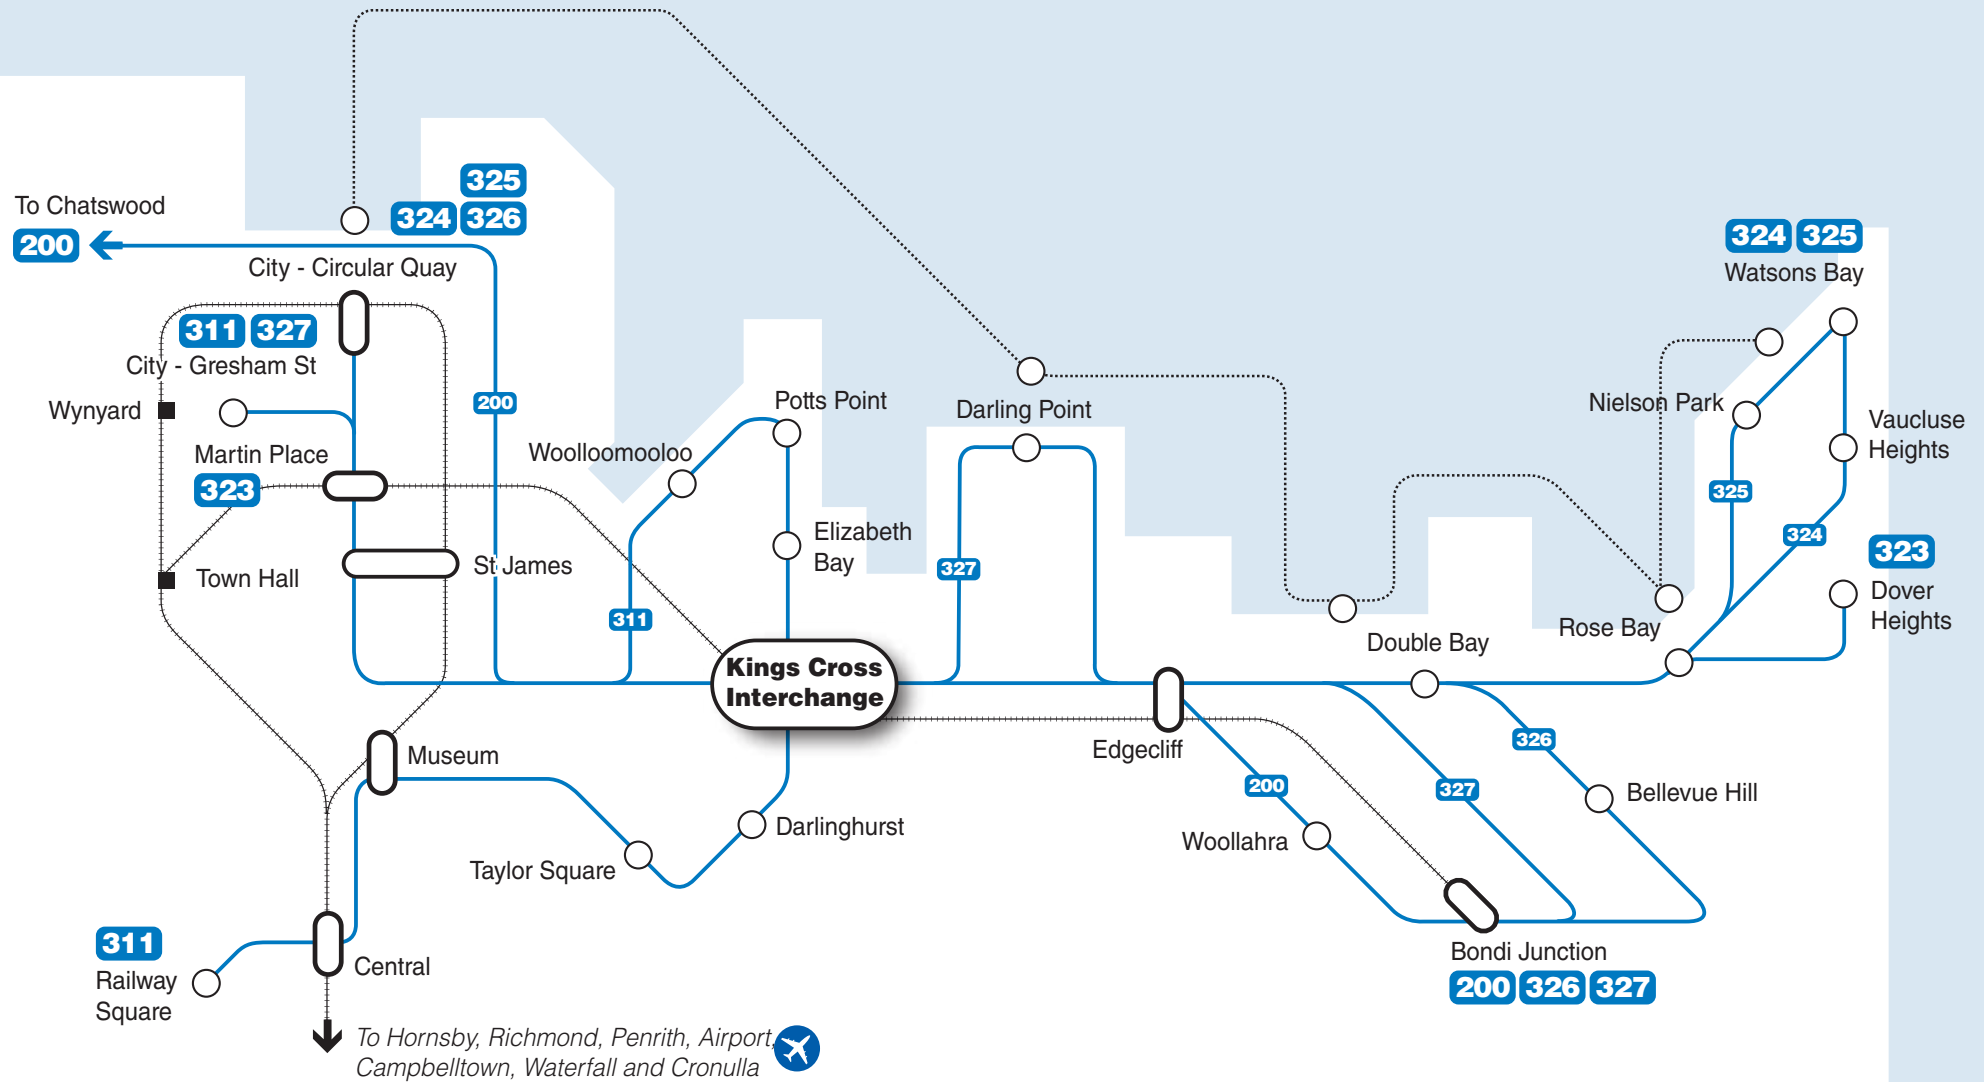

Kings Cross bus network map

N

Legend

- Sydney Buses routes
 - - - - Rail line
 - ⋯ Ferry
 - Railway station
 - Bus route/suburb
 - ◻ Bus/Rail interchange
- Diagrammatic Map - Not to Scale

Kings Cross area map

N

Kings Cross Station underground concourse

Eastern Suburbs & Illawarra Line

201112 Bus stop numbers are usually displayed at bus stops and are shown in timetables and trip planning on the Transport Info website.

Find out the next Sydney Buses services to arrive at your stop by texting **0488 TXT BUS** (0488 898 287) with your bus stop number

For more information visit 131500.com.au

Legend

- Bus stop
- Lift
- Walking Route
- 201112** Bus stop number
- Bus zone
- Escalator
- Station Entrance

Bus services at Kings Cross

Bus departure information

Please use this listing to find your bus number, route destination and bus stand.
Refer to the Interchange Map to find the bus stand location.

Bus Stand & Number	Route Number	Bus Route Destination
Darlinghurst Rd 201111	311	City - Gresham St via Elizabeth Bay
Darlinghurst Rd 201112	311	Railway Square via Taylor Square
Bayswater Rd 201126	200	Bondi Junction via Edgecliff (Limited Stops)
	323	Dover Heights via Double Bay
	324	Watsons Bay via Double Bay & Vaucluse Heights
	325	Watsons Bay via Double Bay & Nielsen Park
	326	Bondi Junction via Double Bay & Bellevue Hill
	327	Bondi Junction via Darling Point & Bellevue Hill
	N100	Bondi Junction via Edgecliff
Bayswater Rd 201115	200	Chatswood via North Sydney (Limited Stops)
	323	City - Martin Place via William St
	324	City - Circular Quay via William St
	325	City - Circular Quay via William St
	326	City - Circular Quay via William St
	327	City - Gresham St via William St
	N100	Railway Square via Town Hall