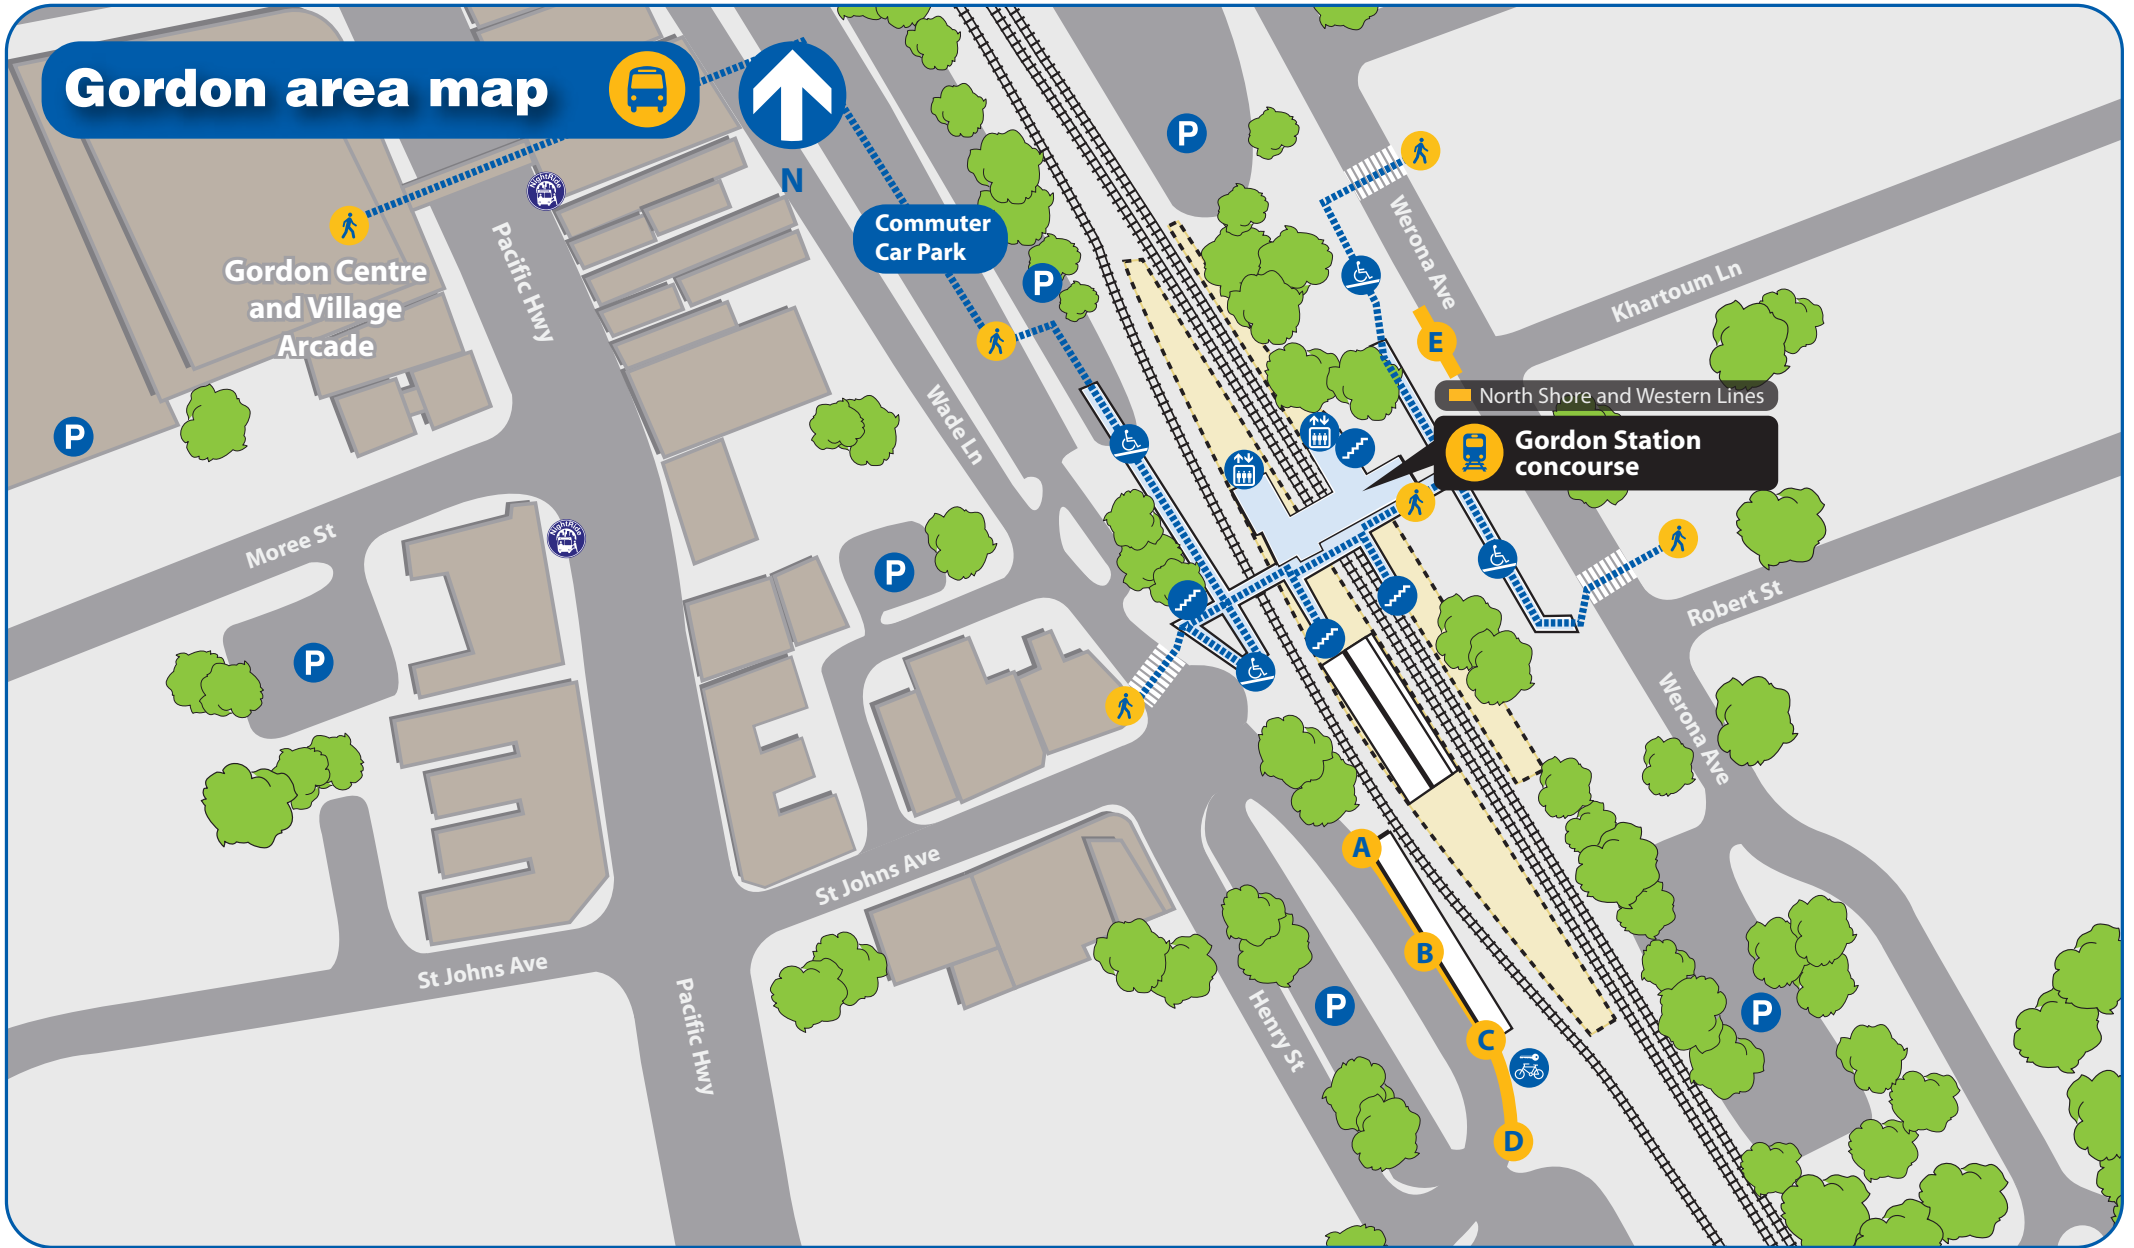

Gordon bus network map

N

Legend

- TransdevTSL Shorelink Buses routes
- Forest Coach Lines routes

- Rail line
- Railway station
- Bus route/suburb
- Bus/Rail interchange

Diagrammatic Map - Not to Scale

Legend

-  Bus Stop
-  Walking route
-  Ramp gradient
-  Parking
-  Lift
-  Bus stand letter
-  Bus zone
-  Bicycle lockers
-  Stairs
-  NightRide

Bus services at Gordon

Bus departure information

Please use this listing to find your bus number, route destination and bus stand.

Refer to the Interchange Map to find the bus stand location.

Bus Stand	Route Number	Bus Route Destination	Weekday frequency			Weekend frequency	
			AM Peak	Off Peak	PM Peak	Saturday	Sunday
D	195	St Ives Chase via St Ives	10-20	30	20-30	60	120
D	196/197	St Ives, Terrey Hills and Mona Vale*	15-30	30	15-30	60	(6 trips)
A	197	Macquarie University via Ryde Rd	20-30	30	15-30	(4 trips)	-
B	560	West Pymble Loop	15-30	60	30	60	120
E	582	St Ives Shops via Hunter Ave	20-30	60	20-40	60	120