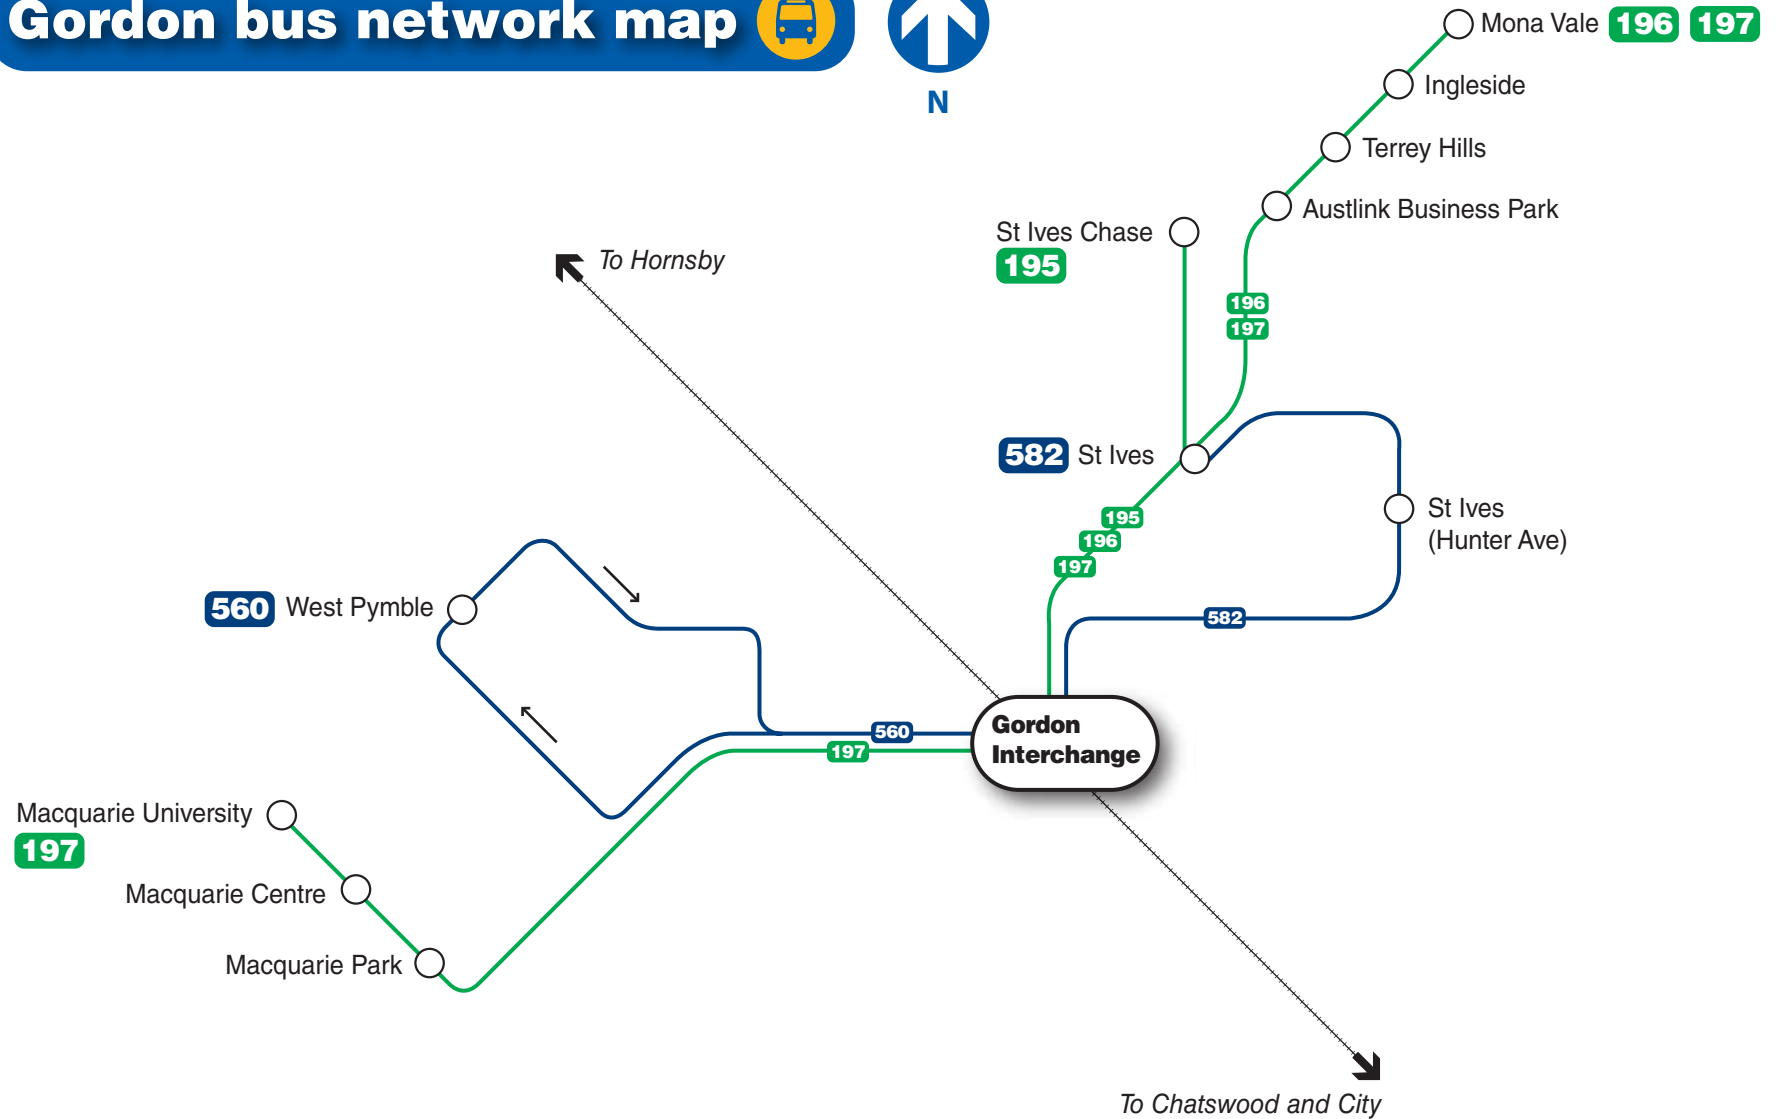

Gordon bus network map

N

Legend

- TransdevTSL Shorelink Buses routes
- Forest Coach Lines routes

- Rail line
- Railway station
- Bus route/suburb
- Bus/Rail interchange

Diagrammatic Map - Not to Scale

Legend

-  Bus Stop
-  Walking route
-  Ramp gradient
-  Parking
-  Lift
-  Bus stand letter
-  Bus zone
-  Bicycle lockers
-  Stairs
-  NightRide

Bus services at Gordon

Bus departure information

Please use this listing to find your bus number, route destination and bus stand.

Refer to the Interchange Map to find the bus stand location.

Bus Stand	Route Number	Bus Route Destination	Weekday frequency			Weekend frequency	
			AM Peak	Off Peak	PM Peak	Saturday	Sunday
D	195	St Ives Chase via St Ives	10-20	30	20-30	60	120
D	196/197	St Ives, Terrey Hills and Mona Vale*	15-30	30	15-30	60	(6 trips)
A	197	Macquarie University via Ryde Rd	20-30	30	15-30	(4 trips)	-
B	560	West Pymble Loop	15-30	60	30	60	120
E	582	St Ives Shops via Hunter Ave	20-30	60	20-40	60	120

Bus Operator Legend

Forest Coach Lines

TransdevTSL Shorelink Buses

Notes

- * Not all services operate to Mona Vale.
Please refer to timetable for exact times.