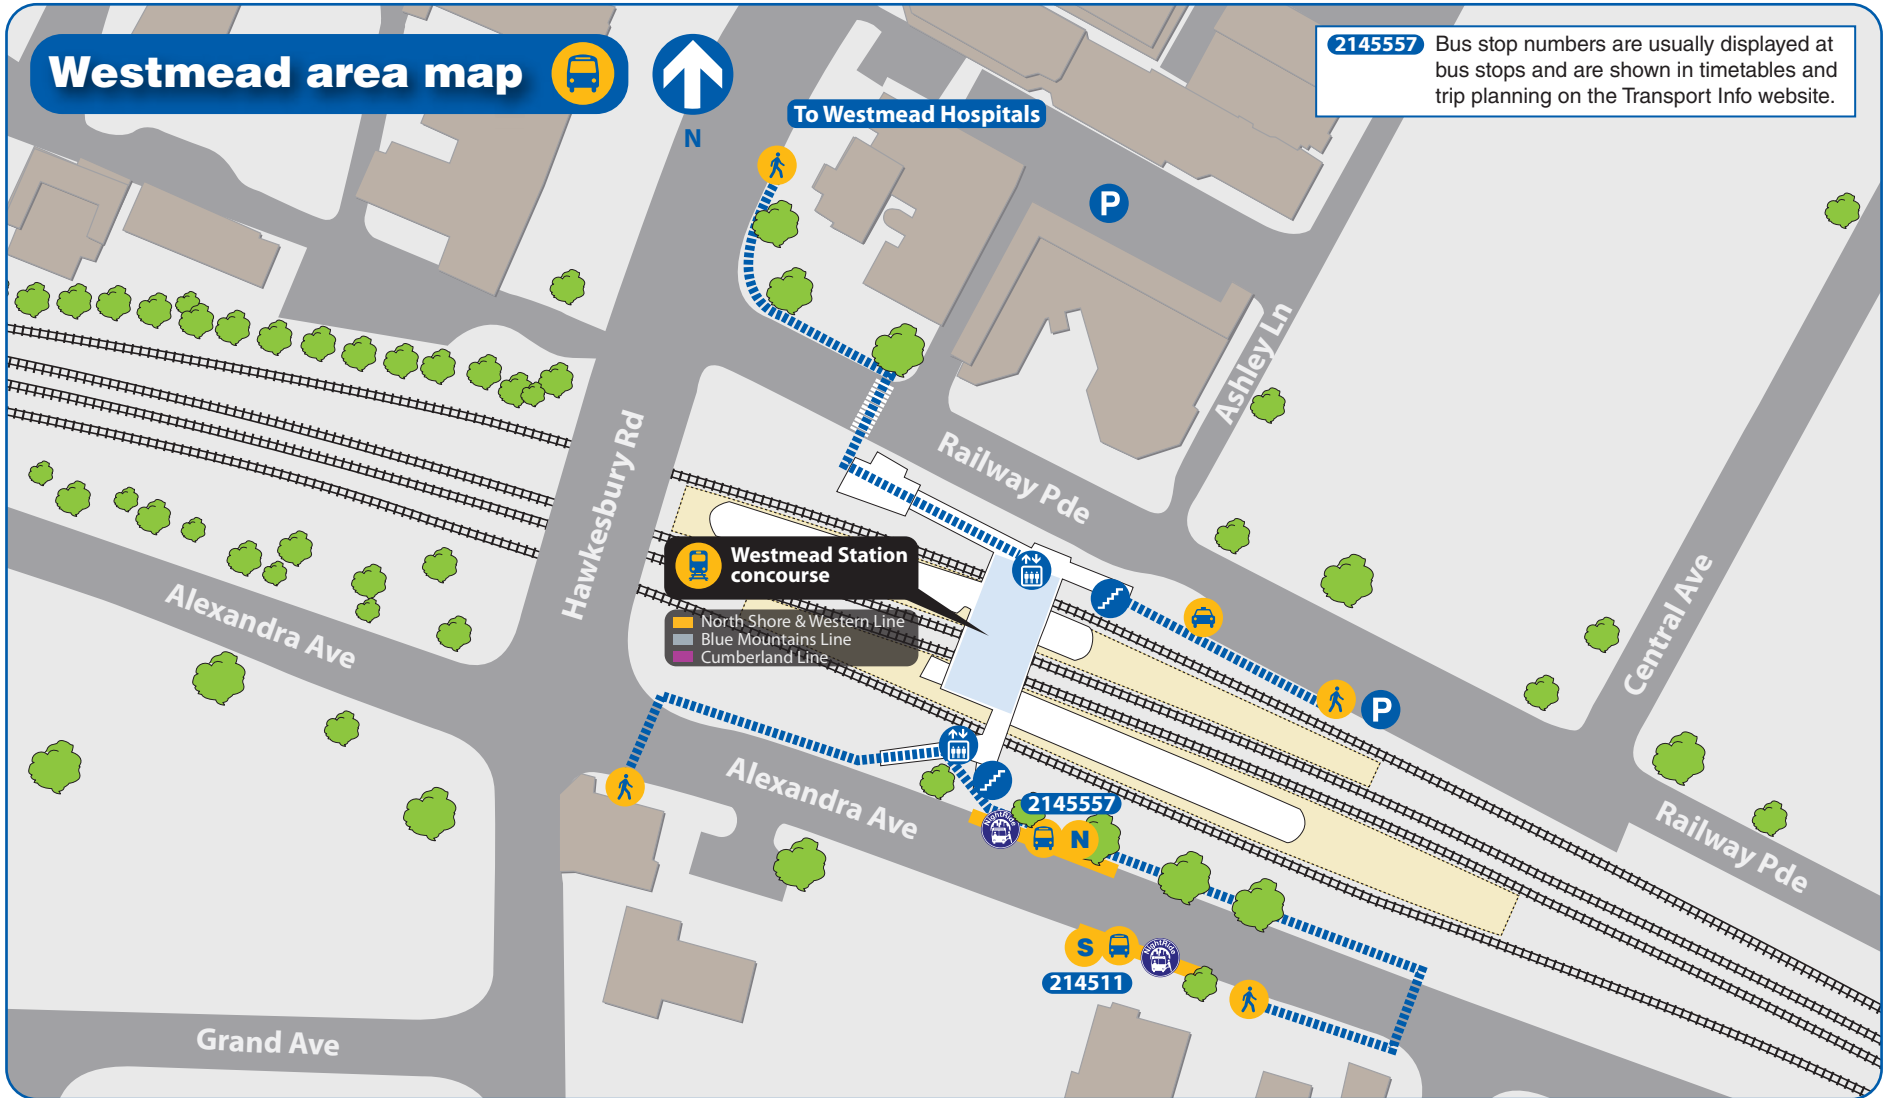

Westmead network map

N

Westmead area map

2145557 Bus stop numbers are usually displayed at bus stops and are shown in timetables and trip planning on the Transport Info website.

Legend

- Bus stop
- NightRide
- Walking Route
- Taxi rank
- Bus stop number
- Parking
- Bus zone
- Lift
- Stairs

Bus services at Westmead

Bus departure information

Please use this listing to find your bus number, route destination and bus stand.
Refer to the Interchange Map to find the bus stand location.

Regular Services

Bus Stand & Number	Route Number	Bus Route Destination	Weekday frequency			Weekend frequency	
			AM Peak	Off Peak	PM Peak	Saturday	Sunday
S 214511	705	Blacktown via Pendle Hill, Toongabbie, Seven Hills & Lalor Park	30	60	60	60	120
	711	Blacktown via Westmead Hospitals, Wentworthville, Seven Hills & Lalor Park	30	30	60	60	60
	N70	Penrith via Blacktown	-	-	60(a)	60(a)	60(a)
	N71	Richmond via Blacktown	-	-	-	60(a)	-
N 214557	705	Parramatta	30	60	60	60	120
	708	Parramatta	-	1 trip	-	-	-
	711	Parramatta	30	30	60	60	60
	N70	City - Town Hall via Parramatta	-	-	60(a)	60(a)	60(a)
	N71	City - Town Hall via Parramatta	-	-	-	60(a)	-

Bus Operator Legend

- Hillsbus
- NightRide

Notes

(a) Operates 12am to 4.30am.

214557 Bus stop numbers are usually displayed at bus stops and are shown in timetables and trip planning on the Transport Info website.