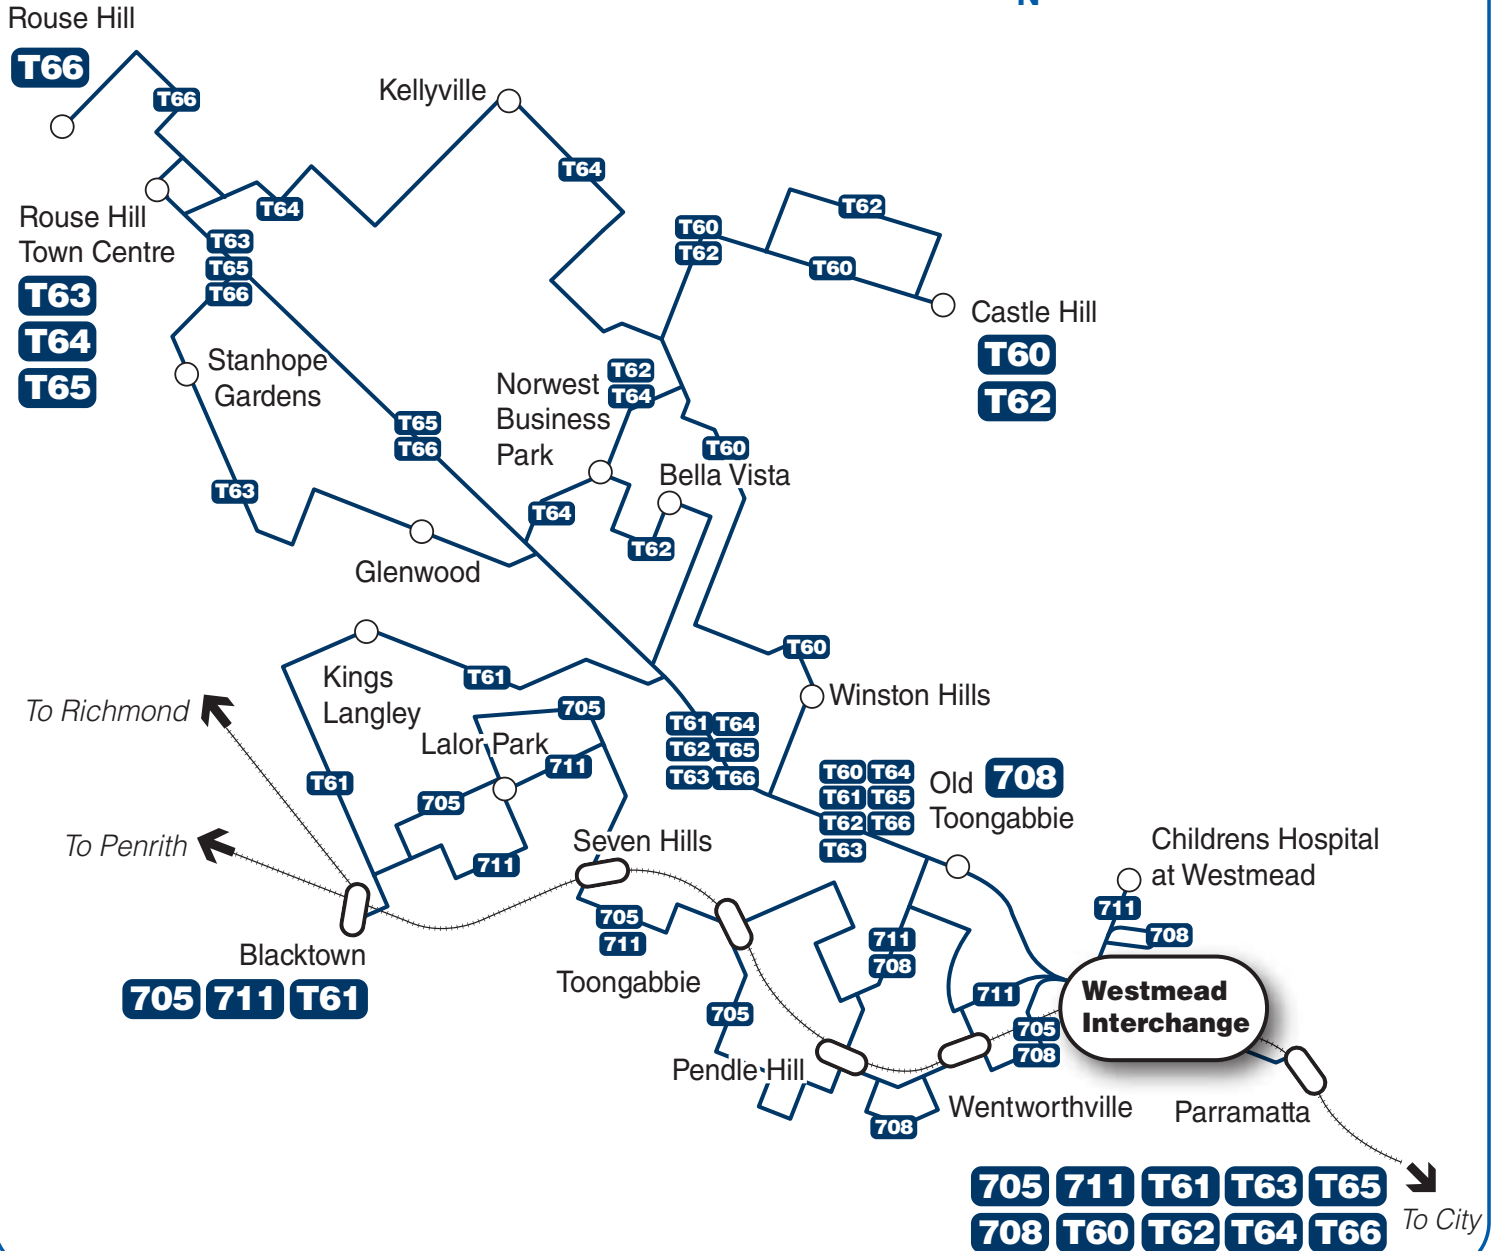

Westmead network map

N

Westmead area map

2145557 Bus stop numbers are usually displayed at bus stops and are shown in timetables and trip planning on the Transport Info website.

Legend

- Bus stop
- NightRide
- Walking Route
- Taxi rank
- Bus stop number
- Parking
- Bus zone
- Lift
- Stairs

Bus services at Westmead

Bus departure information

Please use this listing to find your bus number, route destination and bus stand.
Refer to the Interchange Map to find the bus stand location.

Regular Services

Bus Stand & Number	Route Number	Bus Route Destination	Weekday frequency			Weekend frequency	
			AM Peak	Off Peak	PM Peak	Saturday	Sunday
S 214511	705	Blacktown via Pendle Hill, Toongabbie, Seven Hills & Lalor Park	30	60	60	60	120
	711	Blacktown via Westmead Hospitals, Wentworthville, Seven Hills & Lalor Park	30	30	60	60	60
	N70	Penrith via Blacktown	-	-	60(a)	60(a)	60(a)
	N71	Richmond via Blacktown	-	-	-	60(a)	-
N 214557	705	Parramatta	30	60	60	60	120
	708	Parramatta	-	1 trip	-	-	-
	711	Parramatta	30	30	60	60	60
	N70	City - Town Hall via Parramatta	-	-	60(a)	60(a)	60(a)
	N71	City - Town Hall via Parramatta	-	-	-	60(a)	-

Bus Operator Legend

- Hillsbus
- NightRide

Notes

(a) Operates 12am to 4.30am.

214557 Bus stop numbers are usually displayed at bus stops and are shown in timetables and trip planning on the Transport Info website.