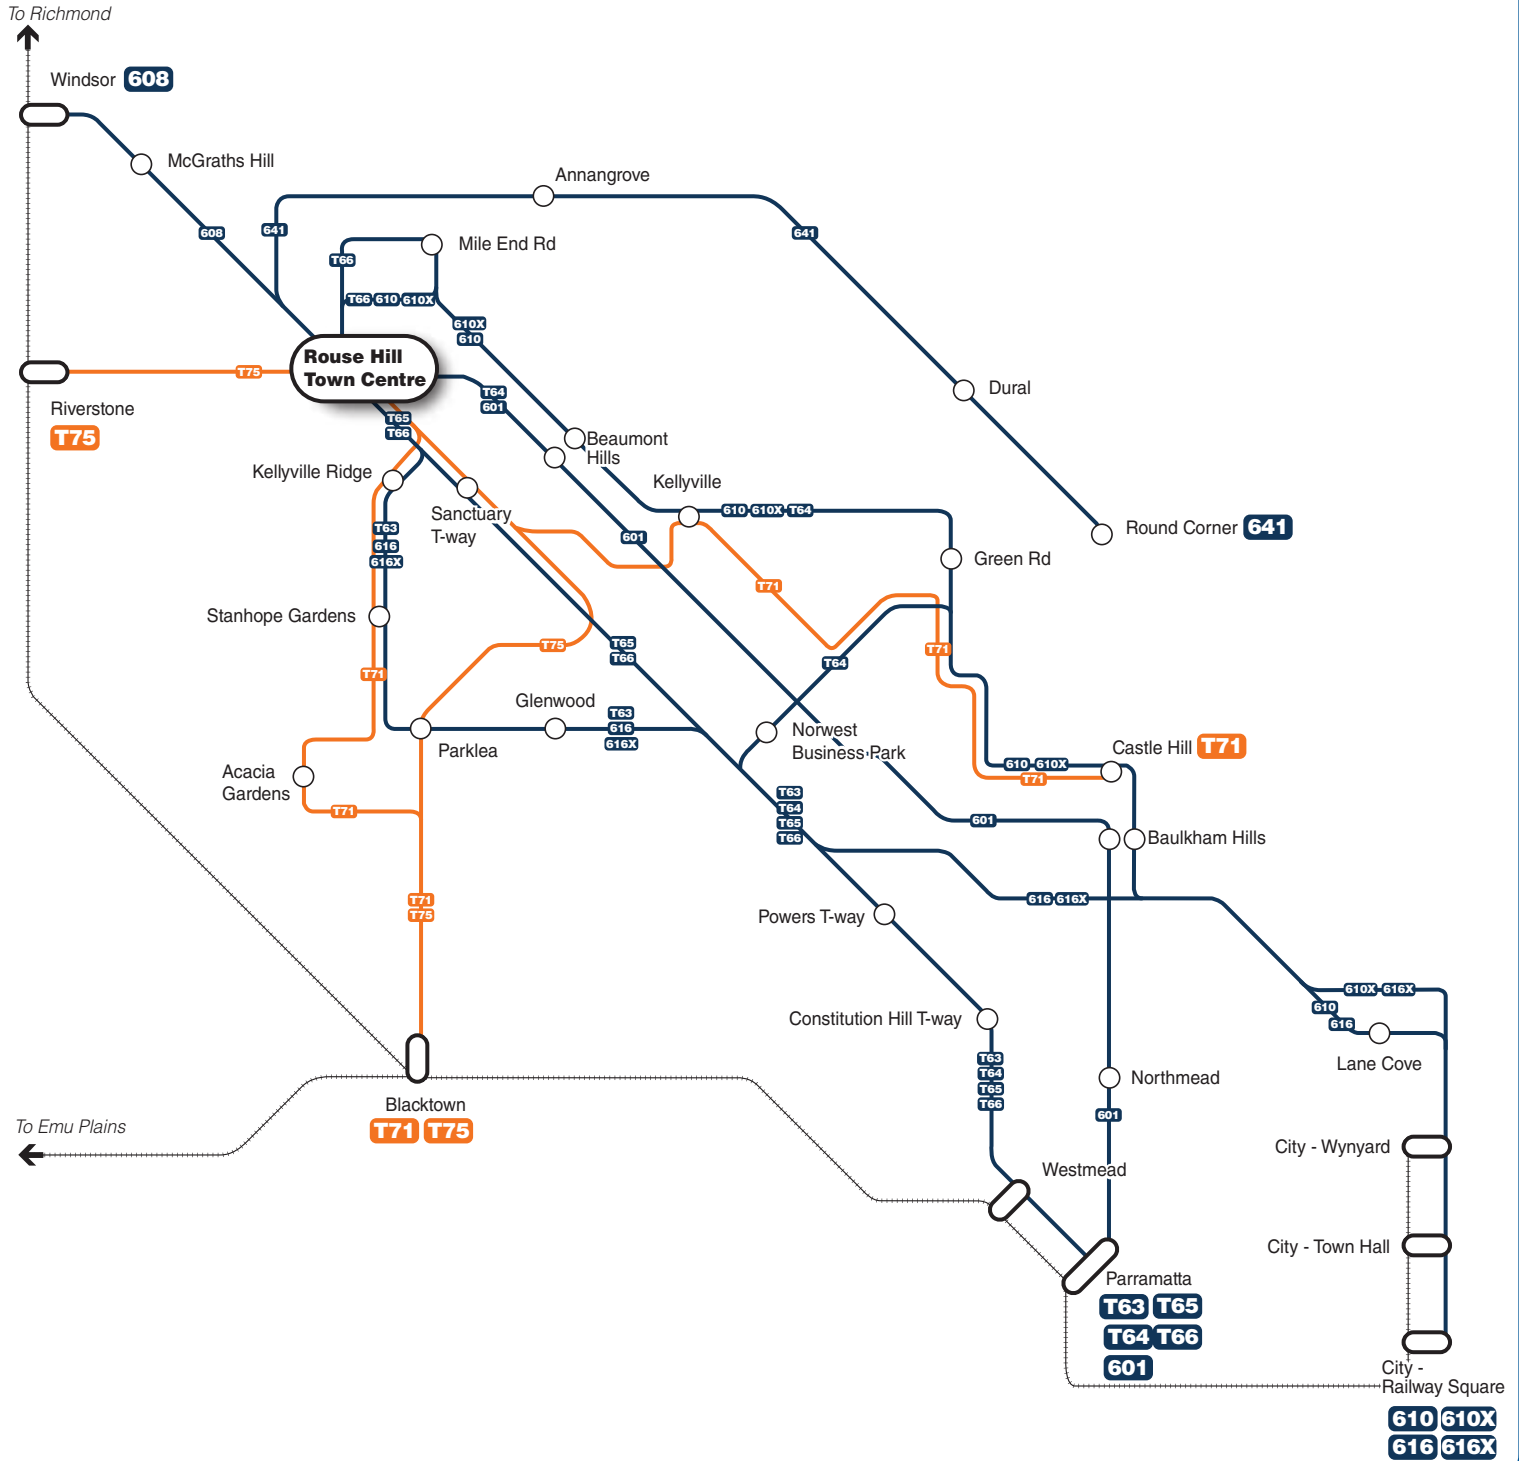

Rouse Hill bus network map

N

Legend

- Hillsbus/Westbus routes
- Busways routes
- Rail line
- Bus route/suburb
- Interchange

Diagrammatic Map - Not to Scale

Legend

- Bus Stop
- Taxi rank
- Parking
- Bus stand number
- Bus zone
- Bicycle lockers

Bus services at Rouse Hill

Bus departure information

Please use this listing to find your bus number, route destination and bus stand.
Refer to the Interchange Map to find the bus stand location.

Bus Stand	Route Number	Bus Route Destination
1	T63	Parramatta via Stanhope Gardens, Glenwood & T-way
1	T71	Blacktown via Stanhope Gardens & T-Way
2	T65	Parramatta via T-Way & Westmead Hospital
2	T66	Parramatta via T-way & Westmead Hospital
3	601	Parramatta via Beaumont Hills & Baulkham Hills
3	610/610X	City - Railway Square via Beaumont Hills, Kellyville, Castle Hill, Baulkham Hills & M2 Busway
3	T64	Parramatta via Beaumont Hills, Kellyville, Bella Vista, T-Way & Westmead Hospital
3	T75	Blacktown via Parklea
4	T66	Rouse Hill (Adelphi St) via Milford Dr
4	T71	Castle Hill via Kellyville
4	T75	Riverstone via Rouse Hill
5	5B	Sydney Olympic Park (special events route)
5	608	Windsor via McGraths Hill
5	616/616X	City - Railway Square via Stanhope Gardens, Glenwood & M2 Busway
5	641	Round Corner via Annangrove & Annangrove Rd

Bus Operator Legend

	Busways
	Hillsbus