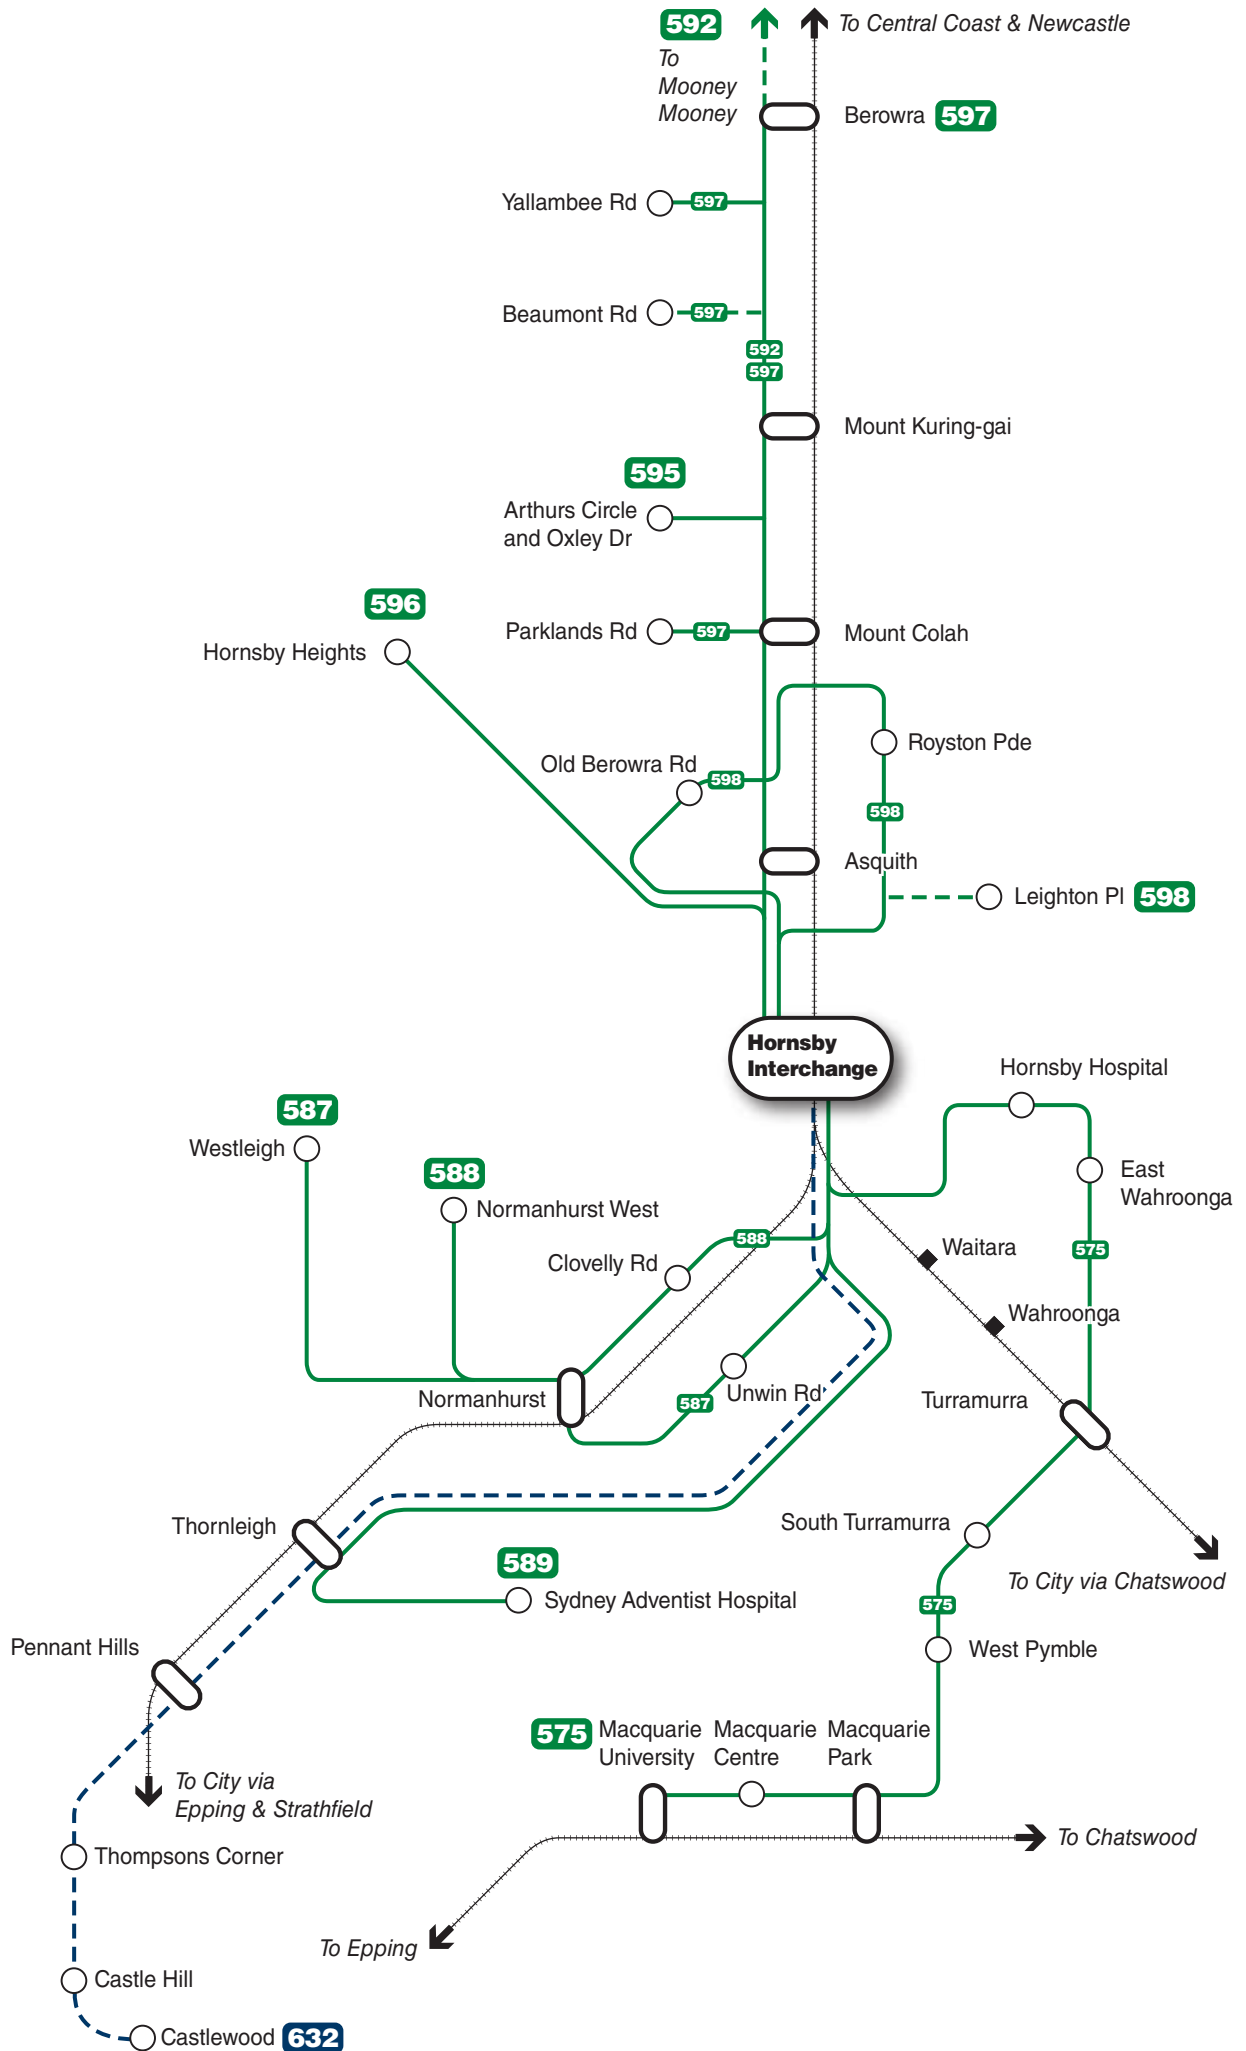

Hornsby bus network map

Legend

- Transdev/TSL/Shorelink Buses routes
- - - Hillsbus routes
- Rail line
- Railway station
- Bus route/suburb
- Bus/Rail interchange

Diagrammatic Map - Not to Scale

Legend

- Bus stop
- Coach stop
- NightRide
- Walking route
- Lift
- Ramp gradient
- Bus stand
- Taxi rank
- Bus zone
- Bicycle lockers
- Stairs
- Parking
- Entrance

Bus services at Hornsby

Bus departure information

Please use this listing to find your bus number, route destination and bus stand.
Refer to the Interchange Map to find the bus stand location.

Bus Stand	Route Number	Bus Route Destination	Weekday frequency			Weekend frequency	
			AM Peak	Off Peak	PM Peak	Saturday	Sunday
B	575	Macquarie University via Waitara, Wahroonga & South Turrumurra	30	30-45	30	60	60
D	587	Westleigh via Normanhurst	30-35	60	15-35	60	120
D	588	Normanhurst West via Normanhurst	15-35	60	20-30	60	120
A	589	Sydney Adventist Hospital via Waitara & Normanhurst	30-60	(4 trips)	(2 trips)	(4 trips)	-
E	592	Brooklyn via Cowan & Mooney Mooney	-	(1 trip)	-	(1 trip)	-
E	595	Mount Colah (Arthurs Circle) via Asquith	25-30	60	30	60	-
C	596	Hornsby Heights via McKay Rd & Somerville Rd	10-15	20-40	10-20	45	60
E	597	Berowra via Asquith & Mt Kuring-gai	(2 trips)	(4 trips)	(2 trips)	120	120
E	598	Hornsby via Asquith Loop	10-25	60	30	60	120
F	632	Castlewood via West Pennant Hills & Castle Hill	30-60	60	-	-	-

Bus Operator Legend

- TransdevTSL Shorelink Buses
- Hillsbus