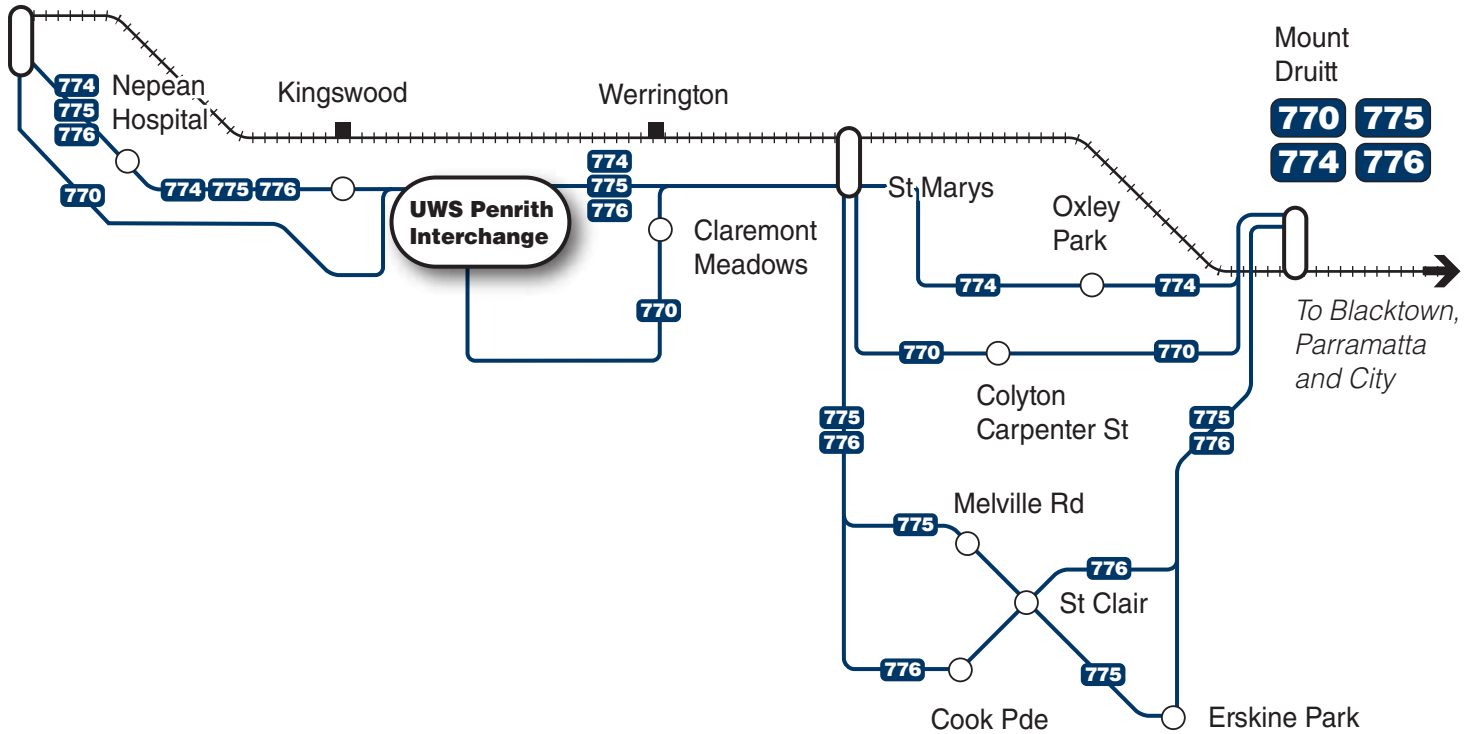

UWS bus network map

N

Penrith

770 **775**
774 **776**

Legend

— Westbus routes

++++ Rail line

Diagrammatic Map - Not to Scale

■ Railway station

○ Bus route/suburb

○ Bus/Rail interchange

University of Western Sydney (Penrith Campus) area map

274776 Bus stop numbers are usually displayed at bus stops and are shown in timetables and trip planning on the Transport Info website.

Route Number	Bus Route Destination	Weekday frequency				Weekend frequency	
		AM Peak	Off Peak	PM Peak	Evening	Saturday	Sunday
770	Mt Druitt via St Marys and Colyton	30	30	30	30	60	60
770	Penrith via Jamison Rd	30	30	30	30	60	60
774	Mt Druitt via St Marys and Oxley Park	30	30	30	30-60	60	60
775	Mt Druitt via St Marys, St Clair and Erskine Park	30	30	30	30-60	60	60
776	Mt Druitt via St Marys and St Clair	30	30	30	30-60	60	60
774/ 775/776	Penrith via Nepean Hospital and Derby St	10	10	10	10-20	20	20

Bus Operator Legend

 Westbus