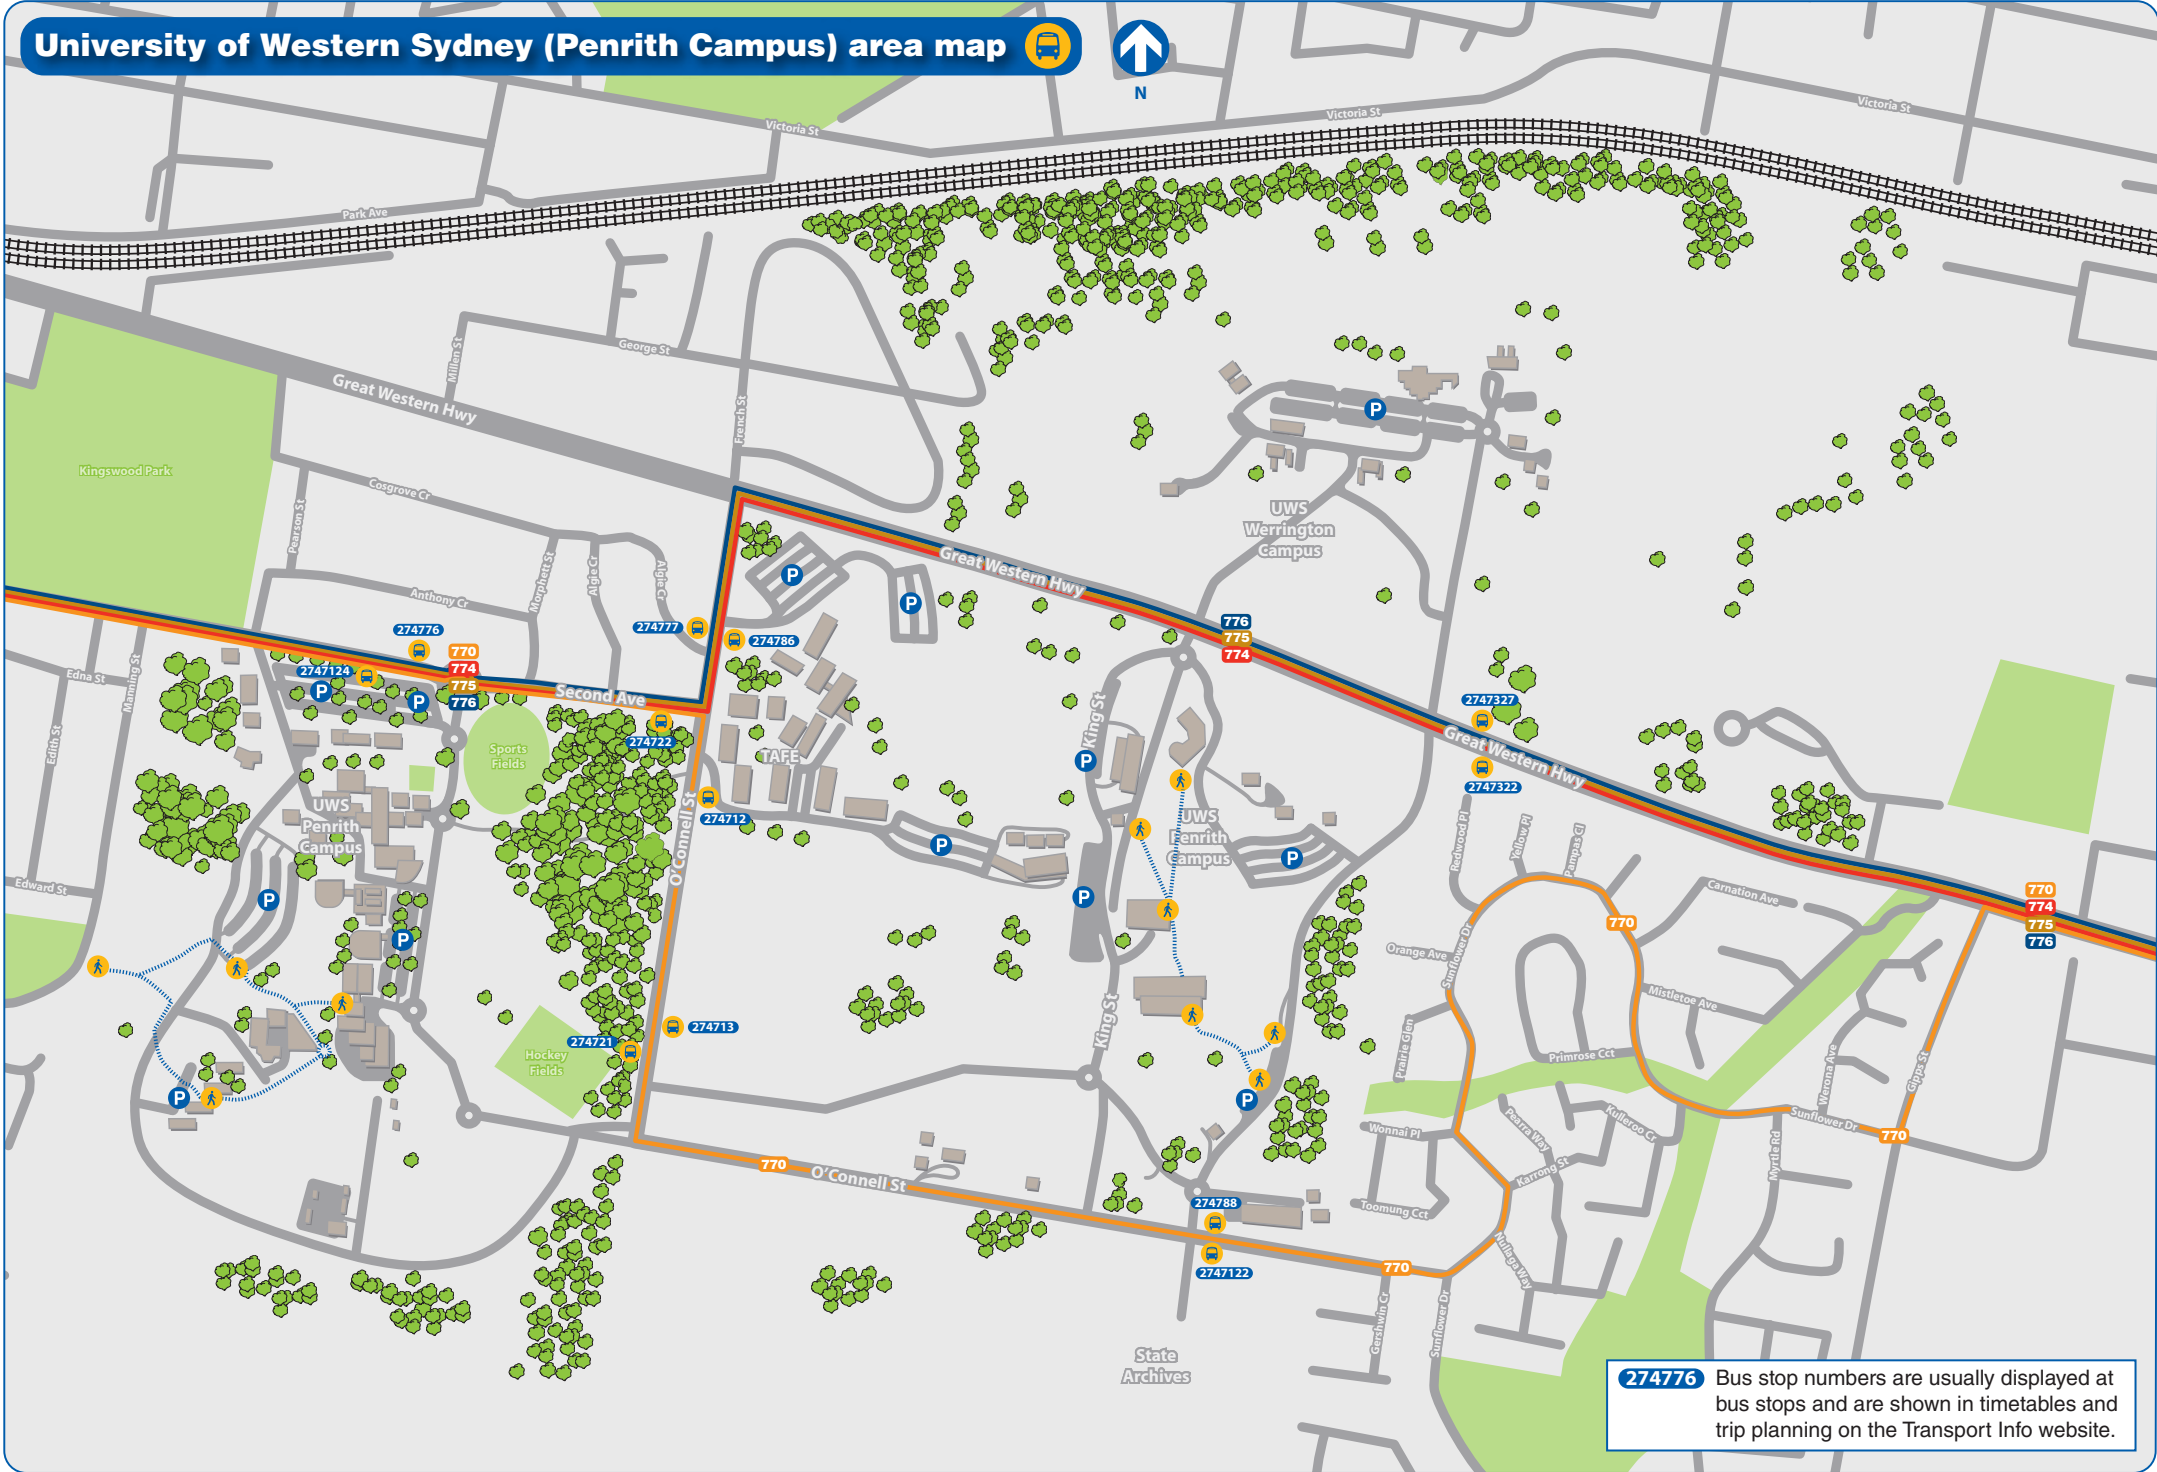

UWS bus network map

N

Penrith

770 **775**
774 **776**

Legend

— Westbus routes

++++ Rail line

Diagrammatic Map - Not to Scale

■ Railway station

○ Bus route/suburb

○ Bus/Rail interchange

University of Western Sydney (Penrith Campus) area map

274776 Bus stop numbers are usually displayed at bus stops and are shown in timetables and trip planning on the Transport Info website.

Legend

-  Bus stop
-  Walking route
-  Bike locker
-  Parking
-  Bus zone
-  Bus stop number

Bus services at UWS (Penrith Campus)

Bus departure information

Please use this listing to find your bus number, route destination and bus stand.
Refer to the Interchange Map to find the bus stand location.

Route Number	Bus Route Destination	Weekday frequency				Weekend frequency	
		AM Peak	Off Peak	PM Peak	Evening	Saturday	Sunday
770	Mt Druitt via St Marys and Colyton	30	30	30	30	60	60
770	Penrith via Jamison Rd	30	30	30	30	60	60
774	Mt Druitt via St Marys and Oxley Park	30	30	30	30-60	60	60
775	Mt Druitt via St Marys, St Clair and Erskine Park	30	30	30	30-60	60	60
776	Mt Druitt via St Marys and St Clair	30	30	30	30-60	60	60
774/ 775/776	Penrith via Nepean Hospital and Derby St	10	10	10	10-20	20	20