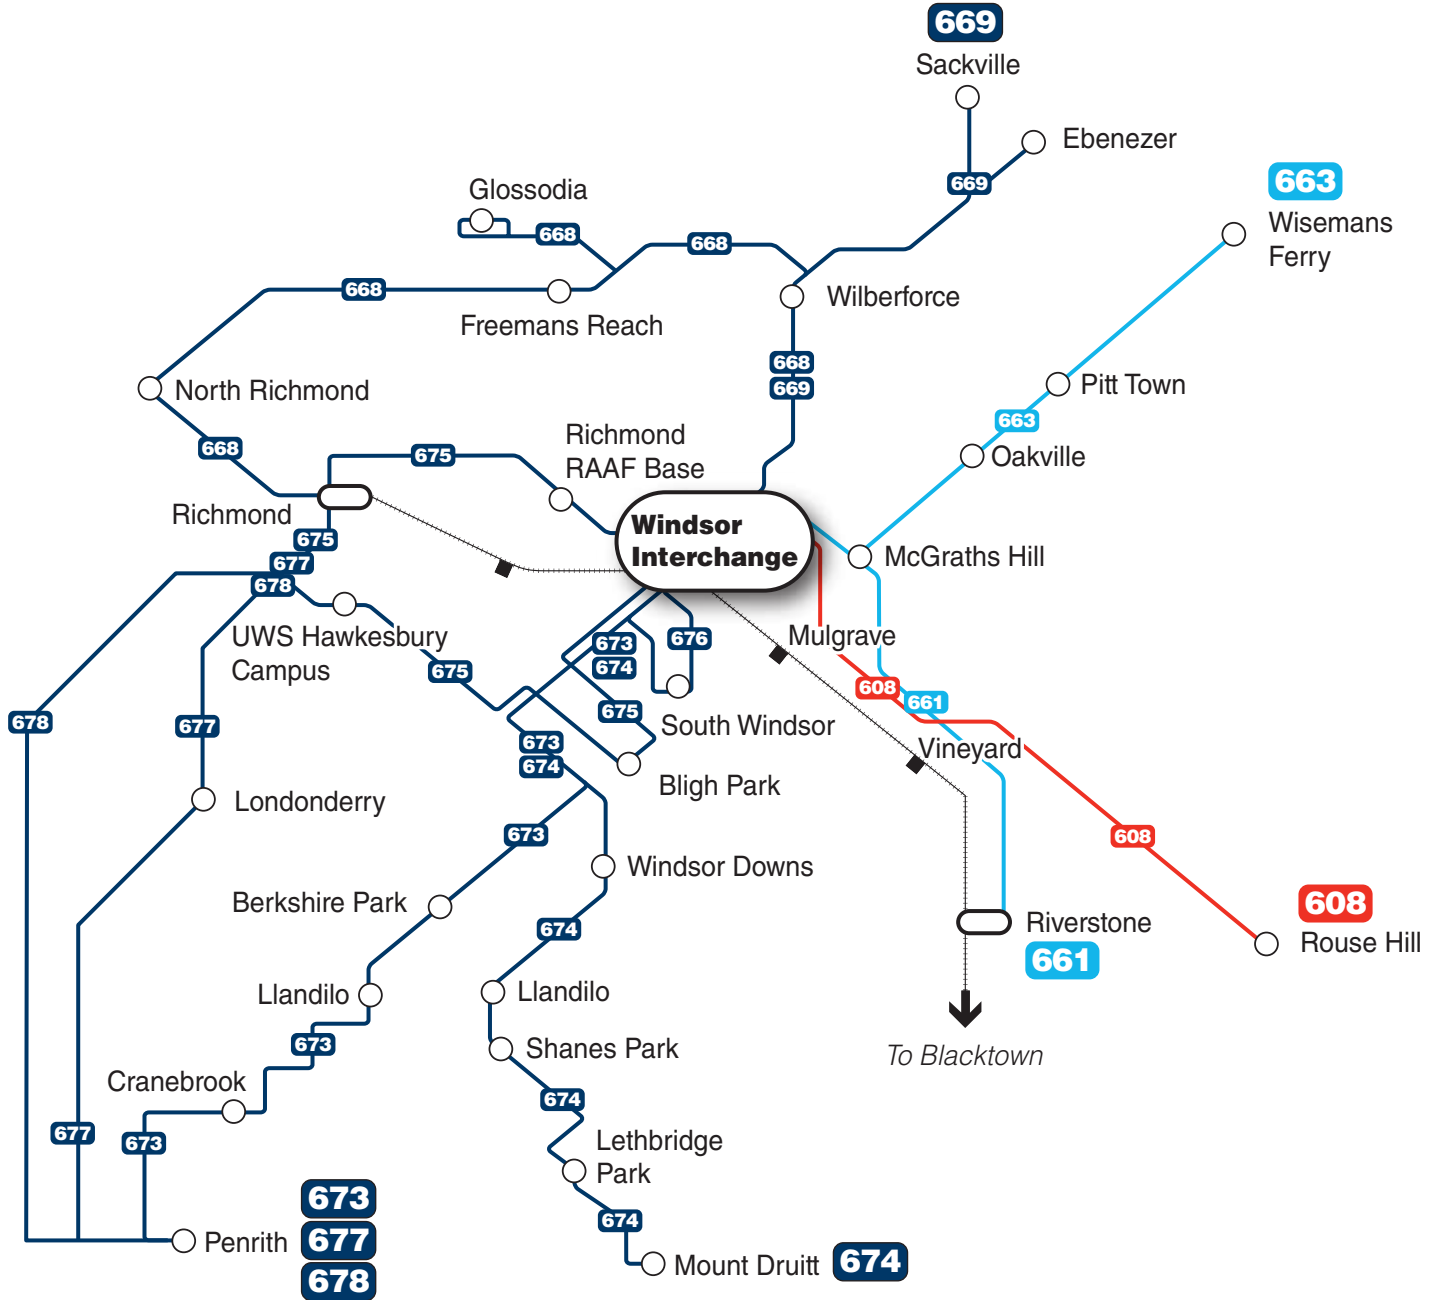

Windsor bus network map

N

Legend

- Hillsbus routes
- Westbus routes
- Hawkesbury Valley routes
- - - Rail line
- Railway station
- Bus route/suburb
- ◻ Bus/Rail interchange

Legend

- Bus stop
- Lift
- Walking route
- 2756124 Bus stop number
- Bus stand
- Stairs
- Bicycle locker

Bus services at Windsor

Bus departure information

Please use this listing to find your bus number, route destination and bus stand.
Refer to the Interchange Map to find the bus stand location.

Bus Stand & Number	Route Number	Bus Route Destination	Weekday frequency			Weekend frequency	
			AM Peak	Off Peak	PM Peak	Saturday	Sunday
A	608	Rouse Hill via McGraths Hill	30-60	120	30-60	-	-
2756124	668	Richmond via Wilberforce, Glossodia and Freemans Reach	30-60	2 trips	30-60	2 trips(a)	1 trip(a)
	669	Sackville via Wilberforce and Ebenezer	1 trip	-	1 trip	-	-
	673	Penrith via South Windsor, Llandilo and Cranebrook	30-60	1 trip	30-60	2 trips	-
	674	Mt Druitt via South Windsor, Berkshire Park, Shanes Park and Lethbridge Park	40-60	2 trips	40-60	2 trips	1 trip
	675	Richmond via South Windsor, Bligh Park, UWS and RAAF Base	30	60	30	60(b)	120(b)
	676	South Windsor	30-60	120	30-60	120	-
B	661	Riverstone via McGraths Hill and Vineyard	60	120	60	4 trips	-
2756124	663	Wisemans Ferry via McGraths Hill, Oakville and Pitt Town	2 trips	-	2 trips	2 trips	-

Bus Operator Legend

	Hillsbus
	Westbus
	Hawkesbury Valley Bus Service

Notes

- (a) Operates Windsor-Wilberforce only.
- (b) bus does not operate via UWS campus.

2756124 Bus stop numbers are usually displayed at bus stops and are shown in timetables and trip planning on the Transport Info website.