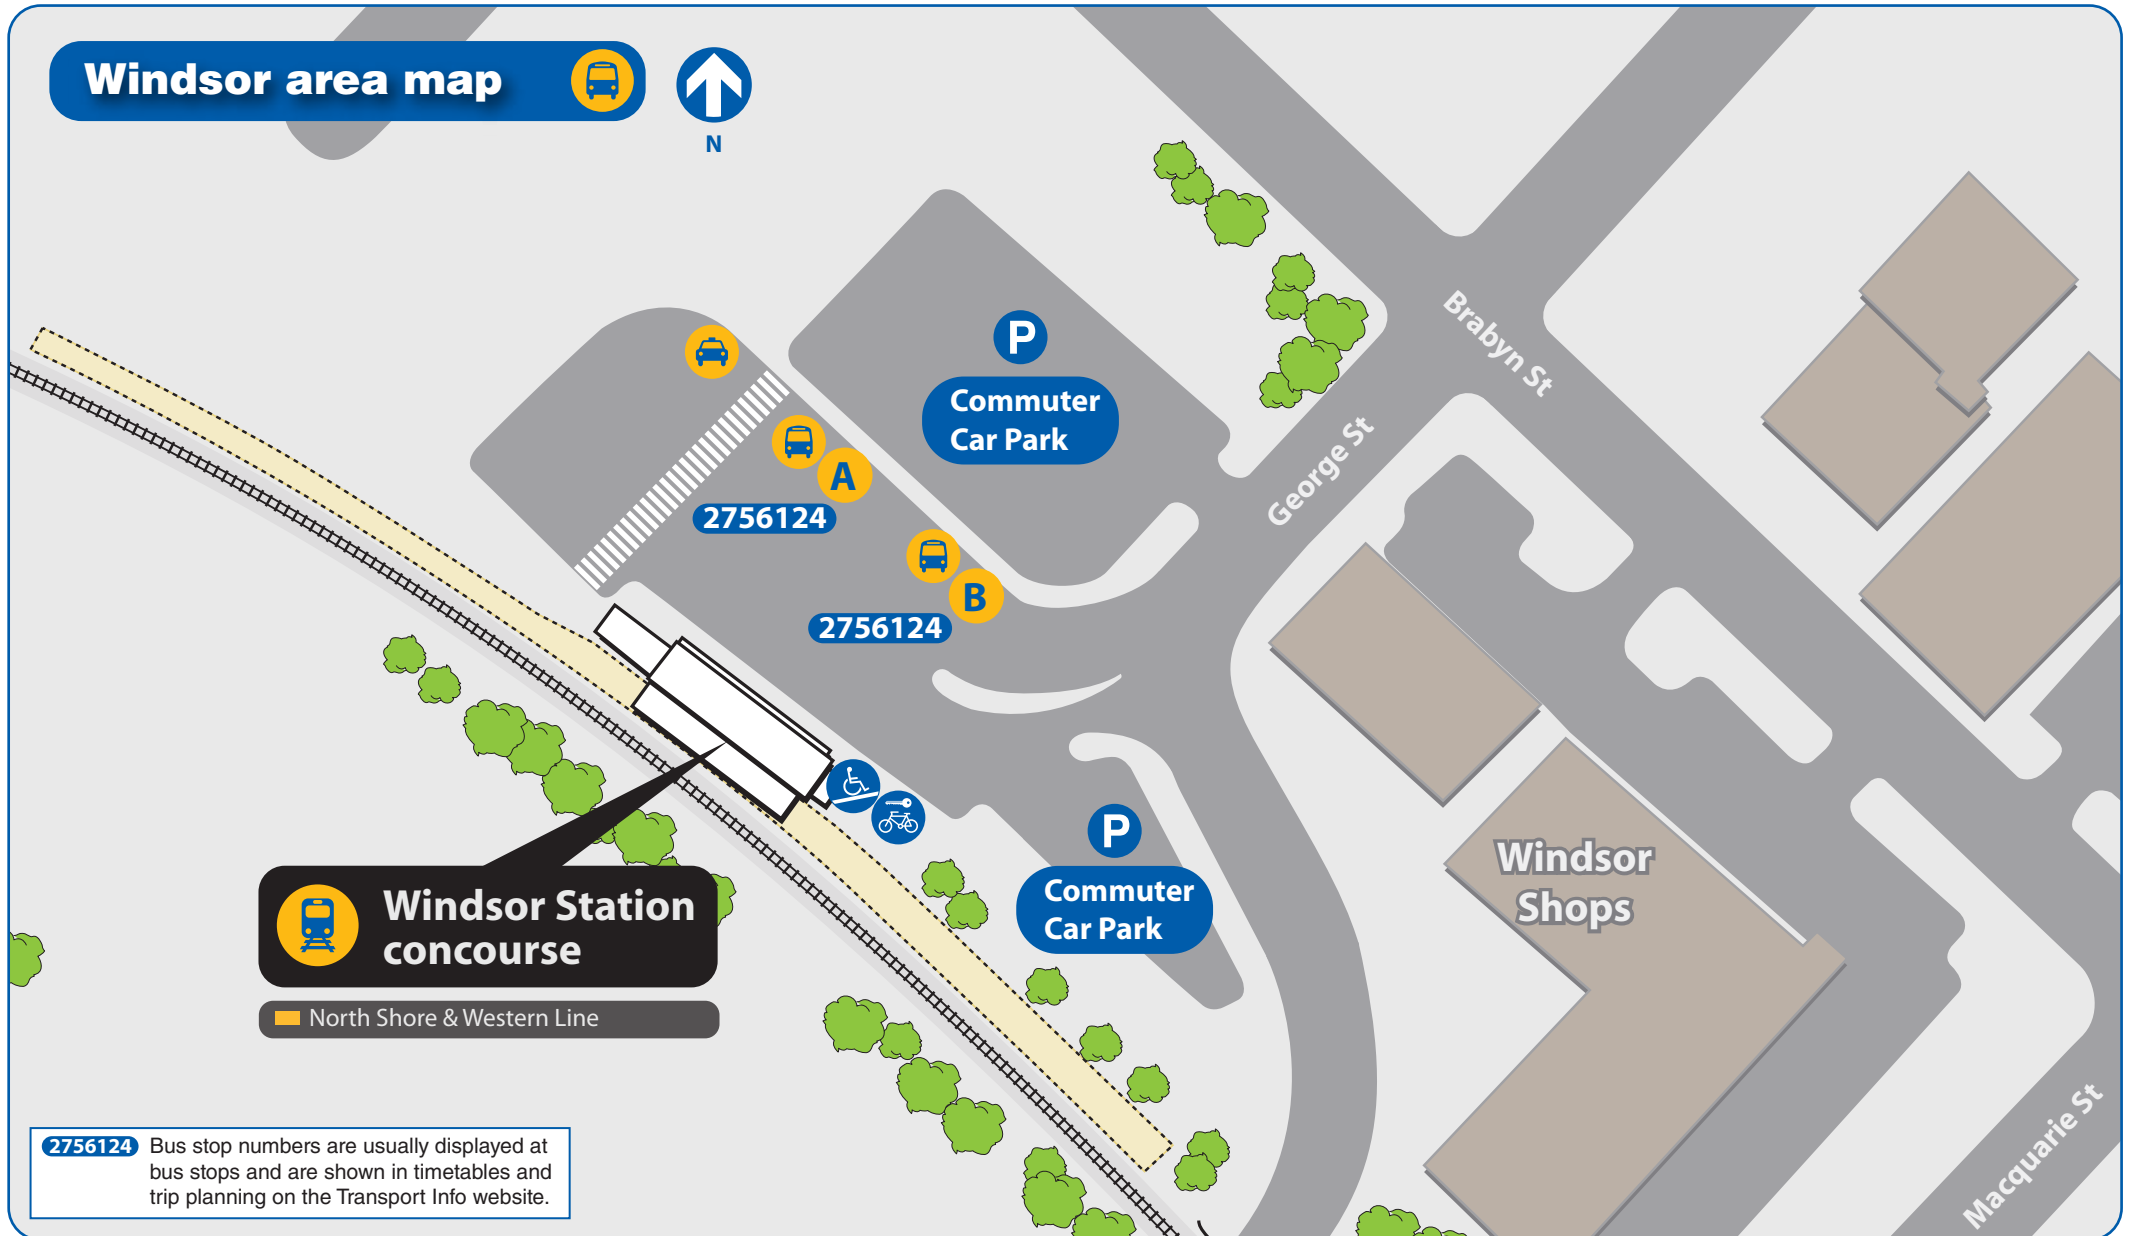

Windsor bus network map

N

Legend

- Hillsbus routes
- Westbus routes
- Hawkesbury Valley routes
- - - Rail line
- Railway station
- Bus route/suburb
- ◻ Bus/Rail interchange

Legend

- Bus stop
- Lift
- Walking route
- 2756124 Bus stop number
- Bus stand
- Stairs
- Bicycle locker

Bus services at Windsor

Bus departure information

Please use this listing to find your bus number, route destination and bus stand.
Refer to the Interchange Map to find the bus stand location.

Bus Stand & Number	Route Number	Bus Route Destination	Weekday frequency			Weekend frequency	
			AM Peak	Off Peak	PM Peak	Saturday	Sunday
A	608	Rouse Hill via McGraths Hill	30-60	120	30-60	-	-
2756124	668	Richmond via Wilberforce, Glossodia and Freemans Reach	30-60	2 trips	30-60	2 trips(a)	1 trip(a)
	669	Sackville via Wilberforce and Ebenezer	1 trip	-	1 trip	-	-
	673	Penrith via South Windsor, Llandilo and Cranebrook	30-60	1 trip	30-60	2 trips	-
	674	Mt Druitt via South Windsor, Berkshire Park, Shanes Park and Lethbridge Park	40-60	2 trips	40-60	2 trips	1 trip
	675	Richmond via South Windsor, Bligh Park, UWS and RAAF Base	30	60	30	60(b)	120(b)
	676	South Windsor	30-60	120	30-60	120	-
B	661	Riverstone via McGraths Hill and Vineyard	60	120	60	4 trips	-
2756124	663	Wisemans Ferry via McGraths Hill, Oakville and Pitt Town	2 trips	-	2 trips	2 trips	-

Bus Operator Legend

	Hillsbus
	Westbus
	Hawkesbury Valley Bus Service

Notes

- (a) Operates Windsor-Wilberforce only.
- (b) bus does not operate via UWS campus.

2756124 Bus stop numbers are usually displayed at bus stops and are shown in timetables and trip planning on the Transport Info website.