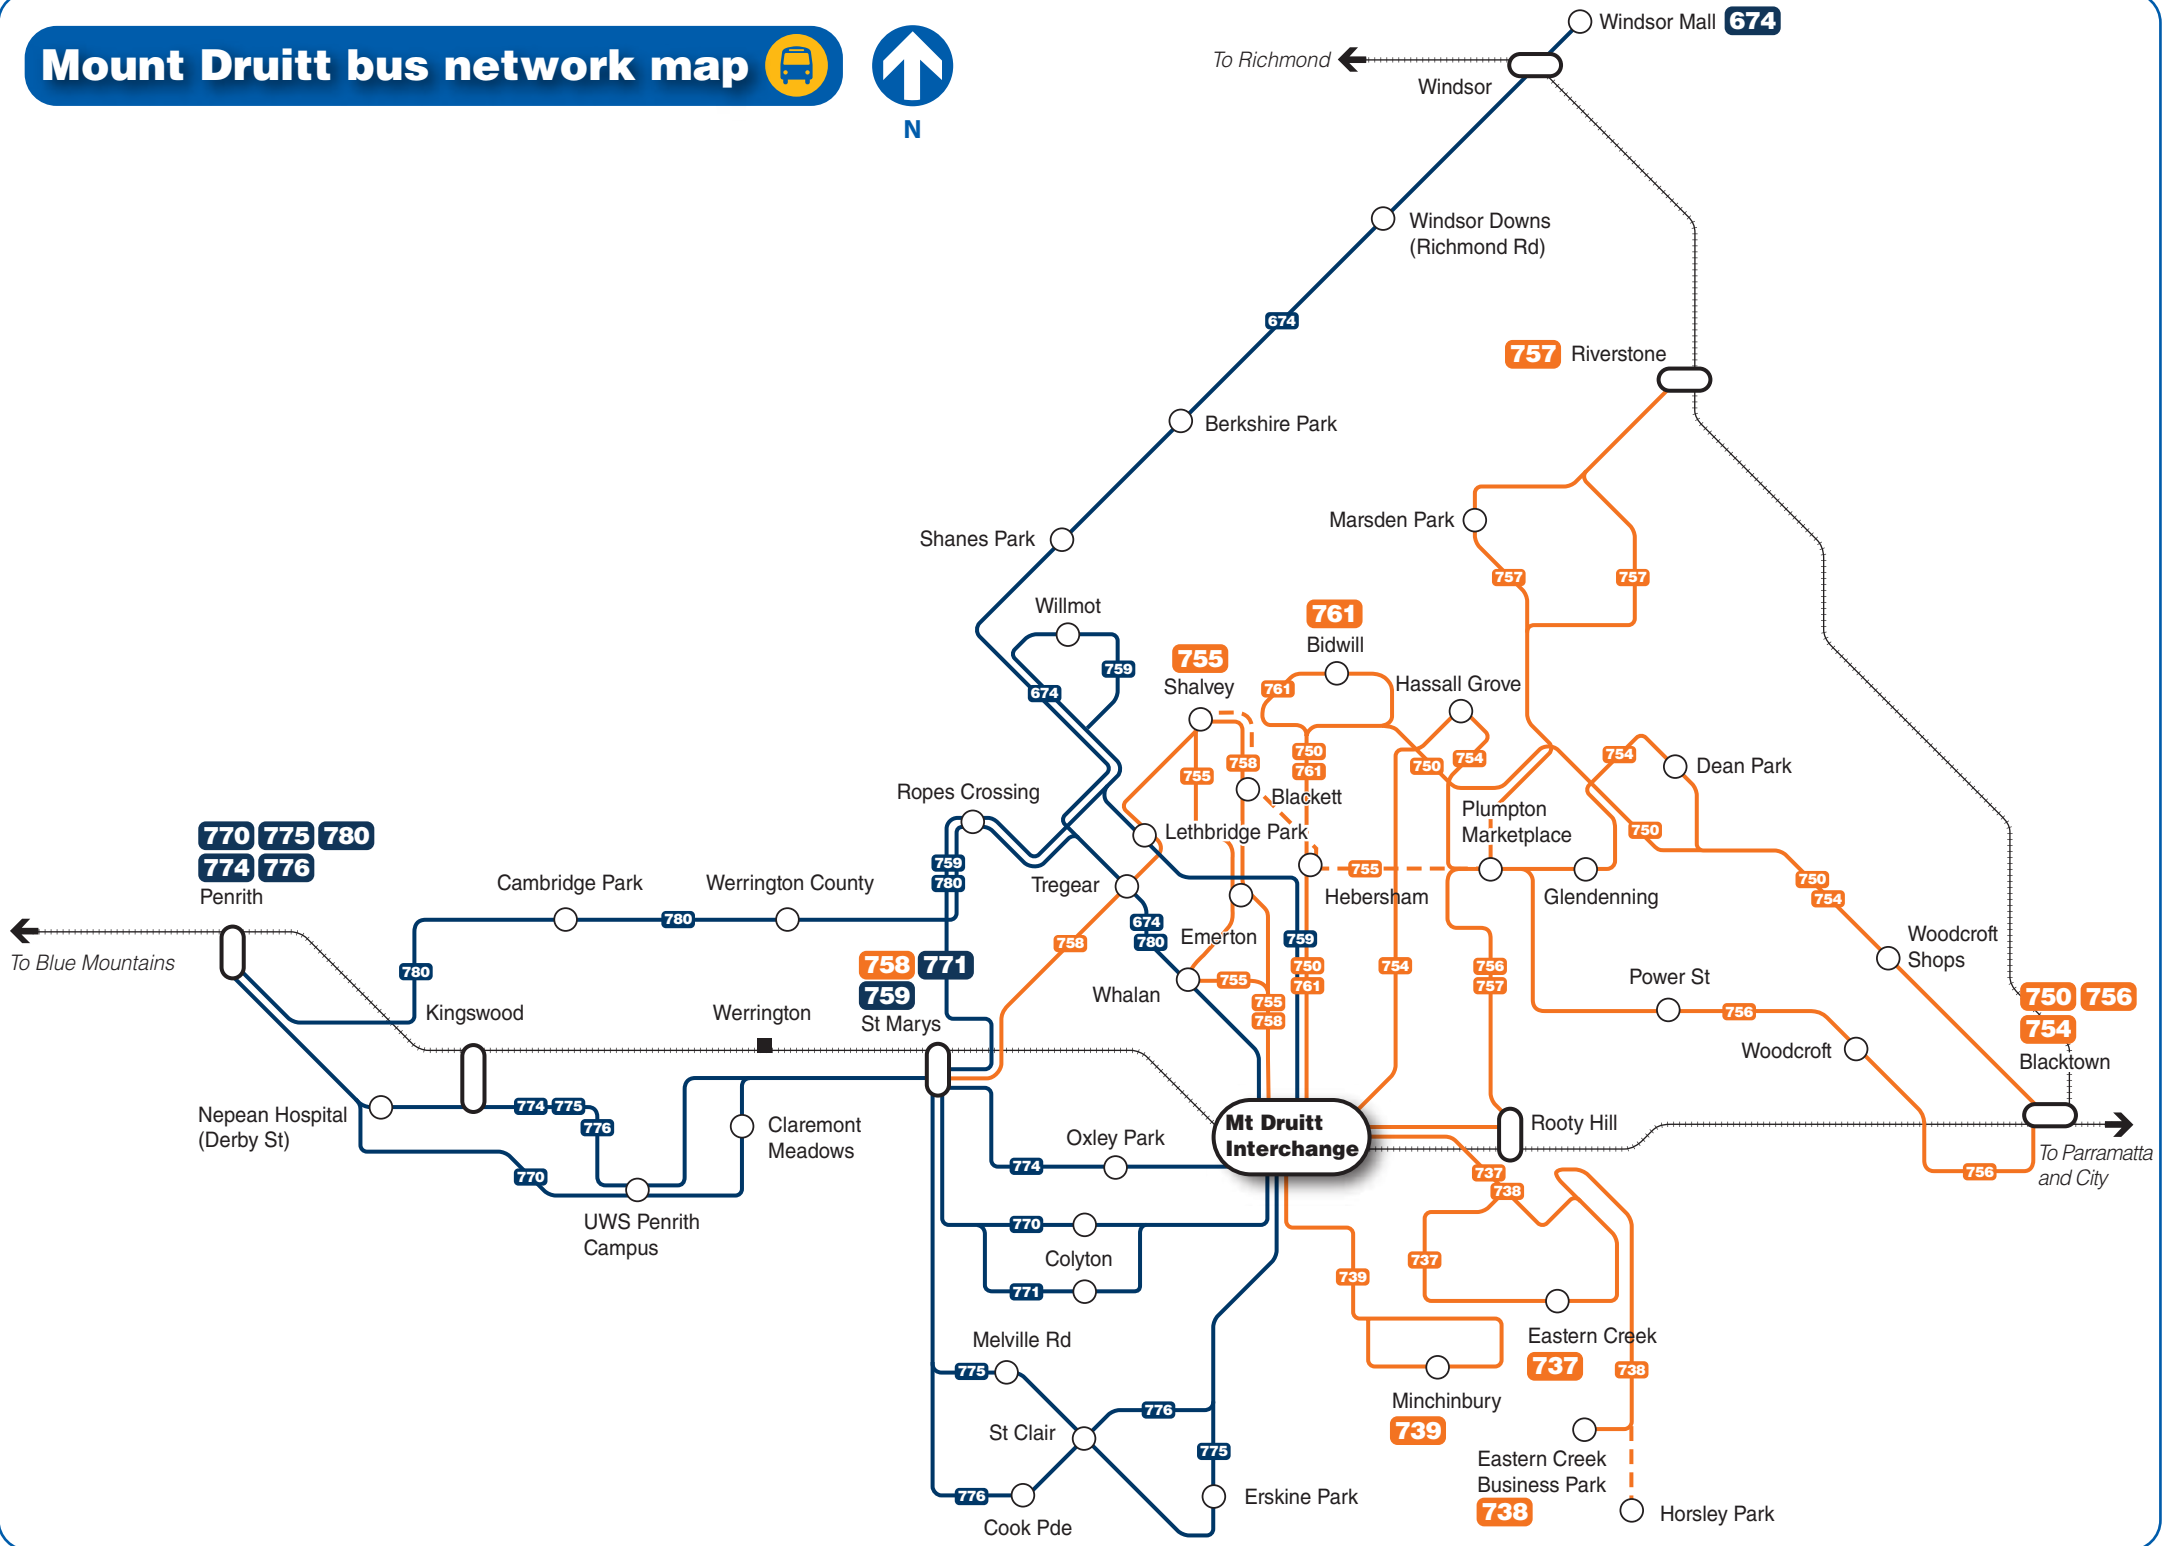

Mount DrUITT bus network map

Legend

- Busways routes
- - - Limited service
- Westbus routes
- Rail line
- Railway station
- Bus route/suburb
- Bus/Rail interchange

Diagrammatic Map - Not to Scale

Mount DrUITt area map

Mount DrUITt Station concourse

Western Line

Beames Ave

Beames Ave

Legend

- Bus stop
- Bus zone
- Taxi rank
- Lift
- Parking
- Bus stand
- Walking route
- Stairs
- Ramp gradient
- NightRide

Bus services at Mount Druitt

Bus Operator Legend

	Busways
	Westbus

Notes

- (a) Change buses at Plumpton for travel to Riverstone.
- (b) 15 mins Mt Druitt-Shalvey.
- (c) 30 mins Mt Druitt-Shalvey.
- (d) 30 mins Mt Druitt-Willmot.
- (e) 15 mins Mt Druitt-Tregear.
- (f) 30 mins Mt Druitt-Tregear.
- (g) Extends to Plumpton.
- (h) Extends to Horsley Park.