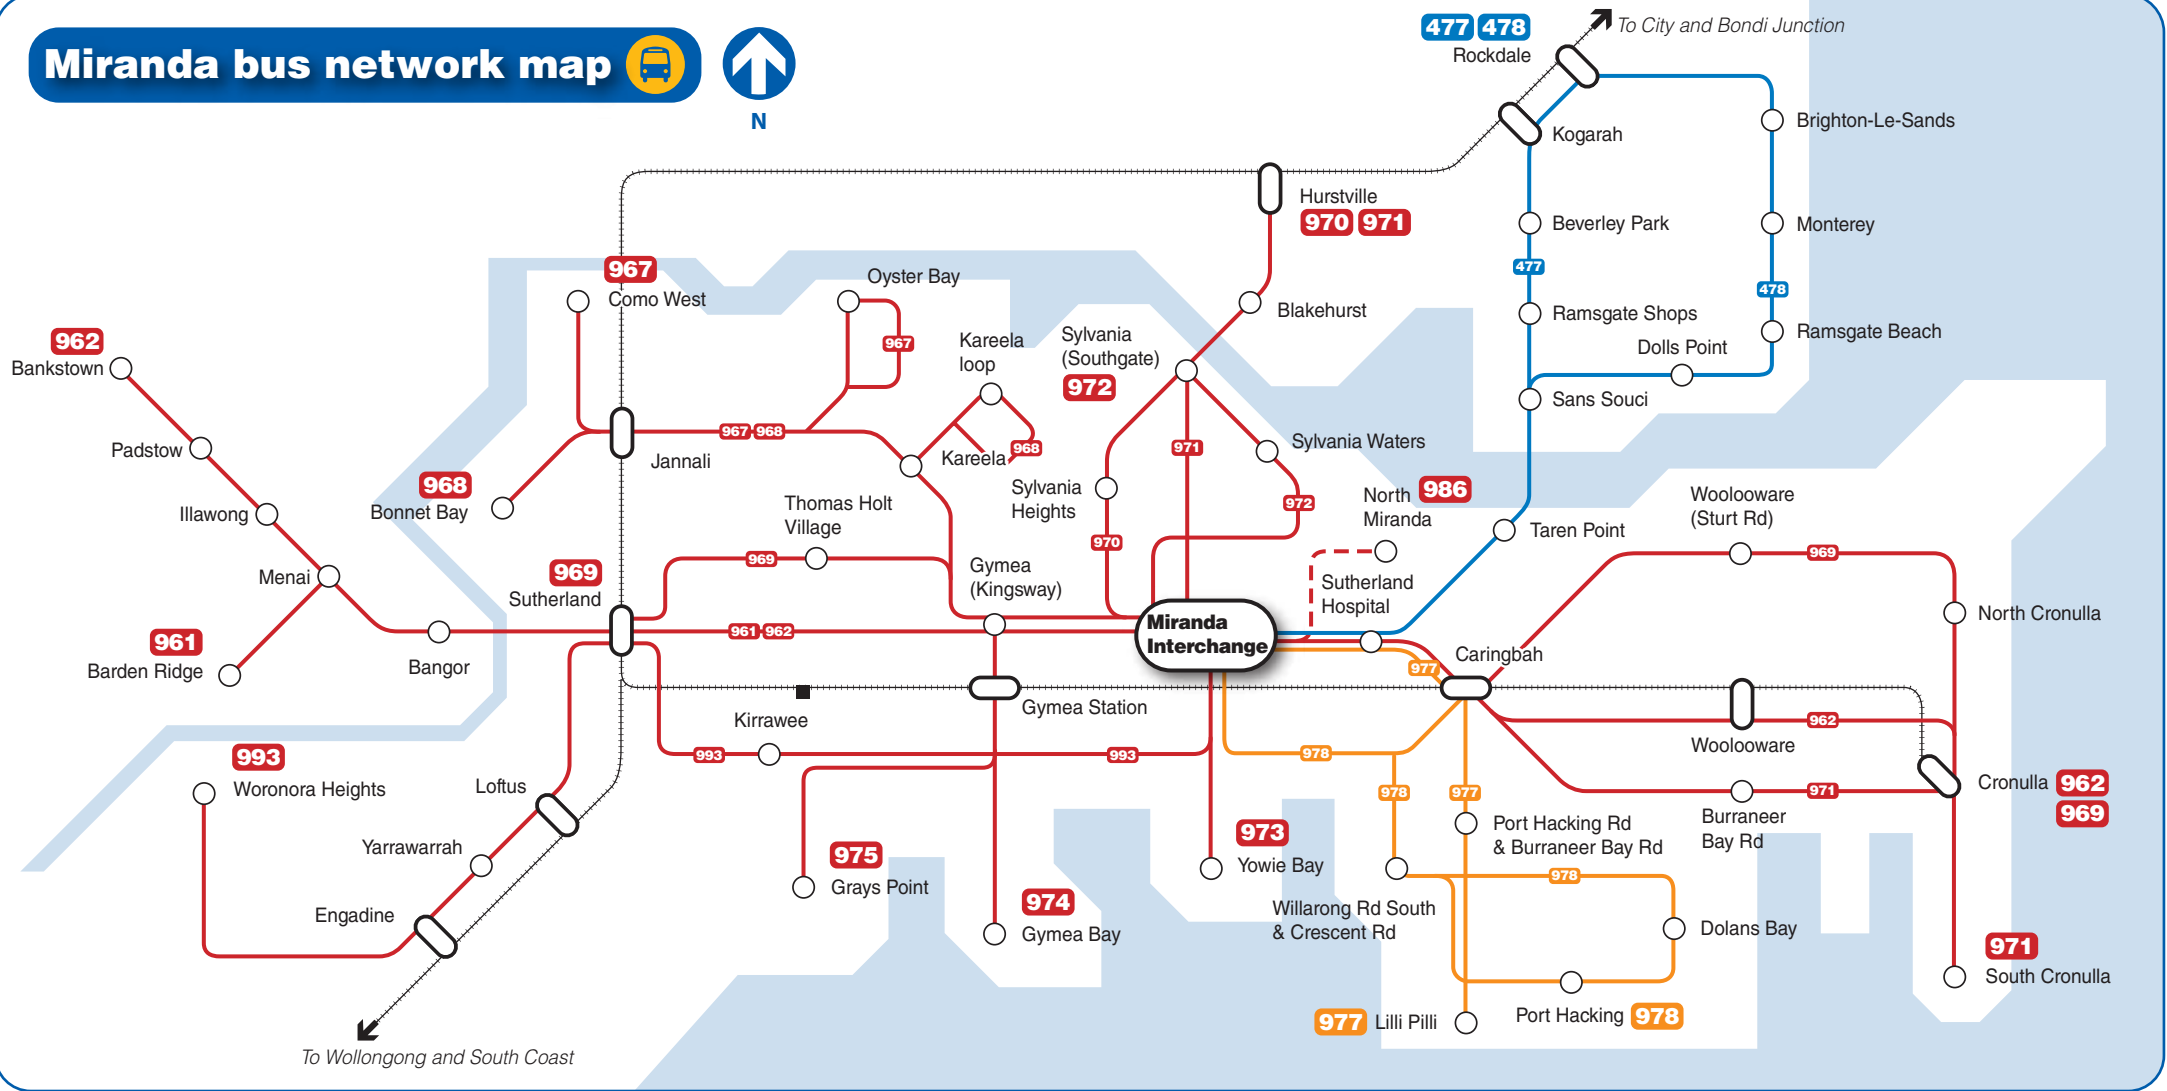

Miranda bus network map

Legend

- Caringbah Bus Service routes
- Sydney Buses routes
- Veolia Transport routes
- Rail line
- Railway station
- Bus route/suburb
- Bus/Rail interchange

Diagrammatic Map - Not to Scale

Miranda area map

Legend

- Bus stand
- Taxi rank
- Stairs
- Walking route
- Parking
- NightRide
- Lift
- Bus zone

131500.com.au
Transport Info
 Information for people on the move

Bus services at Miranda

Bus departure information

Bus Operator Legend

	Caringbah Bus Service
	NightRide
	Sydney Buses
	Veolia Transport

Notes

- (a) Operates until 2:00am Friday/Saturday nights to Menai
- (c) 60 minute frequency to South Cronulla until Midday
- (j) Miranda - Jannali only
- (k) Miranda - Kareela only
- (n) Miranda - North Caringbah only
- # Bus operates 12am to 5am daily