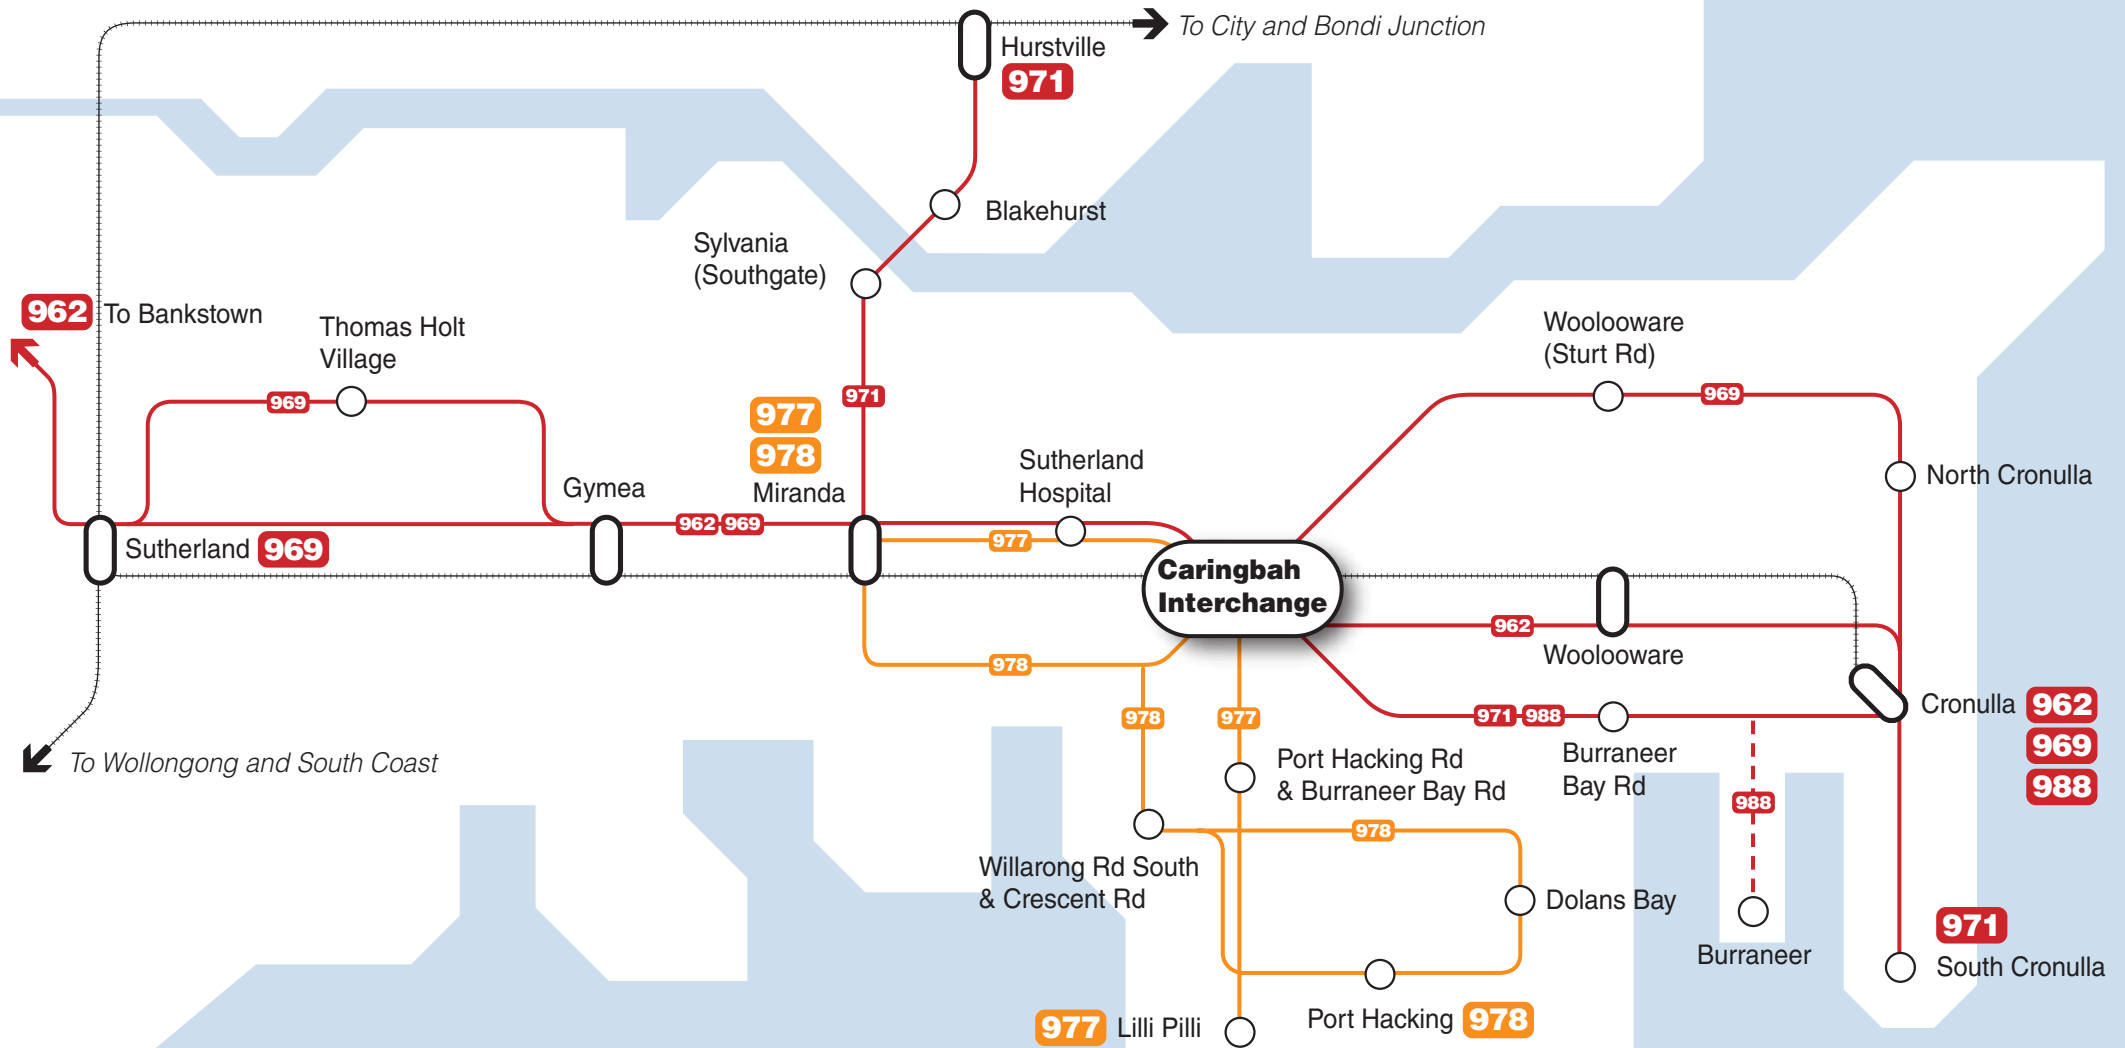

Caringbah bus network map

N

Legend

- Caringbah Bus Service routes
- Veolia Transport routes
- Rail line
- Railway station
- Bus route/suburb
- Bus/Rail interchange

Diagrammatic Map - Not to Scale

Legend

- Bus stop
- Taxi rank
- Stairs
- Walking route
- Parking
- NightRide
- Lift
- Bus zone

131500.com.au
Transport Info
Information for people on the move

Bus services at Caringbah

Bus departure information

Please use this listing to find your bus number, route destination and bus stand.
Refer to the Interchange Map to find the bus stand location.

Bus Stand	Route Number	Bus Route Destination	Weekday frequency			Weekend frequency	
			AM Peak	Off Peak	PM Peak	Saturday	Sunday
Kingsway (west)	962	Bankstown via Miranda, Sutherland, Menai and Padstow	-	-	-	60	60
Kingsway (east)	962	Cronulla via Kingsway	-	-	-	60	60
Hay Ave	969	Sutherland via Miranda and Thomas Holt Village	45	60	60	60	120(m)
Hay Ave	969	Cronulla via Caringbah, North Caringbah and North Cronulla	2 trips	60	60	60	120(n)
Kingsway (west)	971	Hurstville via Miranda, Southgate and Sylvania	30	30	30	60	60
Kingsway (east)	971	South Cronulla via Burraneer Bay Rd and Cronulla	30	30(c)	30	60	60
Kingsway (west)	977	Miranda via Kingsway	1 trip	45-60	30	60-90	120
Kingsway (east)	977	Lilli Pilli via Port Hacking Rd South	20-40	45-60	30	60-90	120
Hay Ave	978	Miranda via President Ave	-	60	-	60-90	120
Hay Ave	978	Dolans Bay and Port Hacking via Willarong Rd South	20-35	60	30	60-90	120
Kingsway (east)	988	Cronulla via Burraneer Point	-	-	2 trips	-	-
Kingsway (west)	N11	NightRide - City - Town Hall via Hurstville	#	#	#	#	#
Kingsway (east)	N11	NightRide - Cronulla	#	#	#	#	#

Bus Operator Legend

	Caringbah Bus Service
	Nightride
	Veolia Transport

Notes

- (c) 60 minute frequency to South Cronulla until Midday
- (m) Caringbah - Miranda only
- (n) Caringbah - North Caringbah only
- # Bus operates 12am to 5am daily