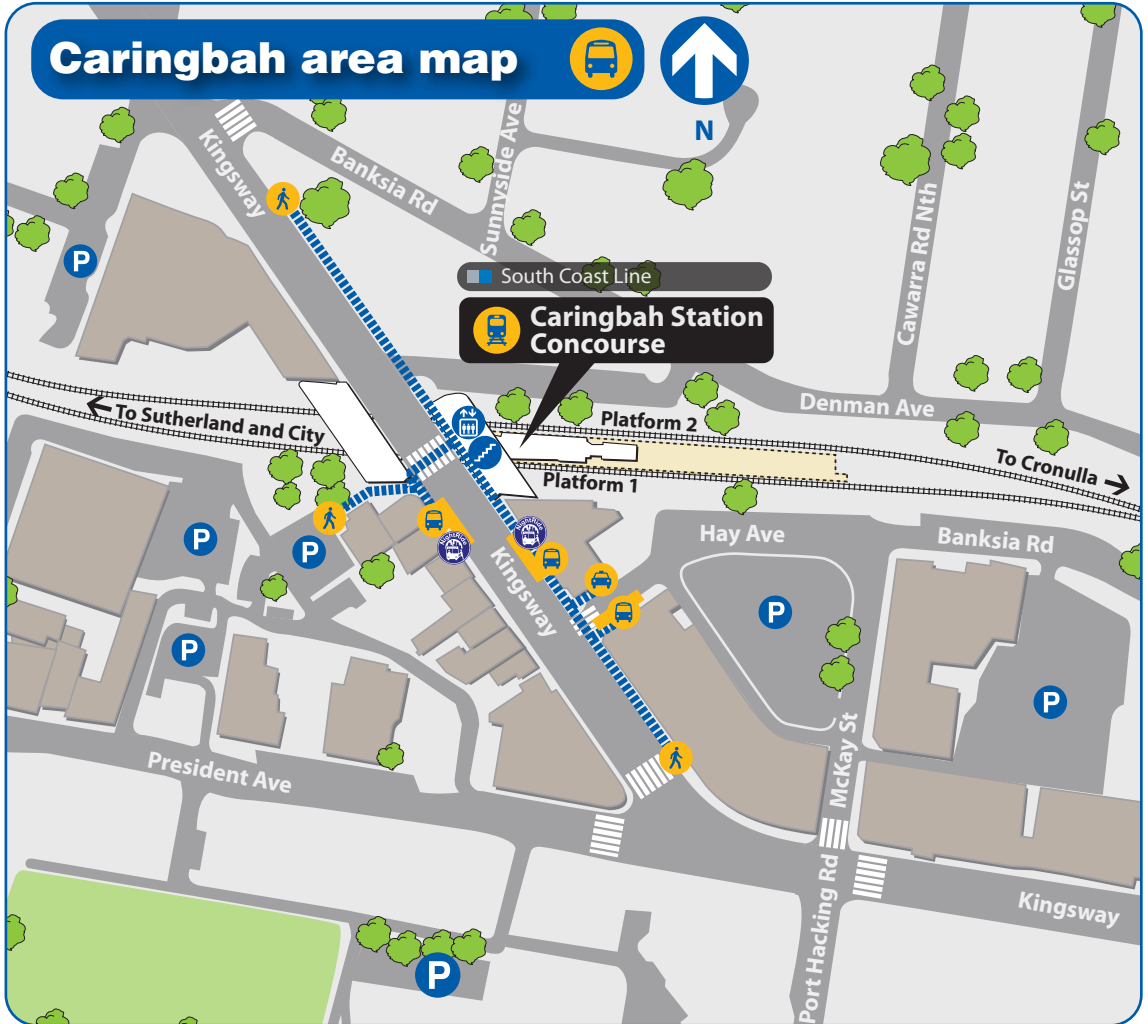

Caringbah bus network map

N

Legend

- Caringbah Bus Service routes
- Veolia Transport routes
- Rail line
- Railway station
- Bus route/suburb
- Bus/Rail interchange

Diagrammatic Map - Not to Scale

Legend

- Bus stop
- Taxi rank
- Stairs
- Walking route
- Parking
- NightRide
- Lift
- Bus zone

131500.com.au
Transport Info
Information for people on the move

Bus services at Caringbah

Bus departure information

Please use this listing to find your bus number, route destination and bus stand.
Refer to the Interchange Map to find the bus stand location.

Bus Stand	Route Number	Bus Route Destination	Weekday frequency			Weekend frequency	
			AM Peak	Off Peak	PM Peak	Saturday	Sunday
Kingsway (west)	962	Bankstown via Miranda, Sutherland, Menai and Padstow	-	-	-	60	60
Kingsway (east)	962	Cronulla via Kingsway	-	-	-	60	60
Hay Ave	969	Sutherland via Miranda and Thomas Holt Village	45	60	60	60	120(m)
Hay Ave	969	Cronulla via Caringbah, North Caringbah and North Cronulla	2 trips	60	60	60	120(n)
Kingsway (west)	971	Hurstville via Miranda, Southgate and Sylvania	30	30	30	60	60
Kingsway (east)	971	South Cronulla via Burraneer Bay Rd and Cronulla	30	30(c)	30	60	60
Kingsway (west)	977	Miranda via Kingsway	1 trip	45-60	30	60-90	120
Kingsway (east)	977	Lilli Pilli via Port Hacking Rd South	20-40	45-60	30	60-90	120
Hay Ave	978	Miranda via President Ave	-	60	-	60-90	120
Hay Ave	978	Dolans Bay and Port Hacking via Willarong Rd South	20-35	60	30	60-90	120
Kingsway (east)	988	Cronulla via Burraneer Point	-	-	2 trips	-	-
Kingsway (west)	N11	NightRide - City - Town Hall via Hurstville	#	#	#	#	#
Kingsway (east)	N11	NightRide - Cronulla	#	#	#	#	#

Bus Operator Legend

	Caringbah Bus Service
	Nightride
	Veolia Transport

Notes

- (c) 60 minute frequency to South Cronulla until Midday
- (m) Caringbah - Miranda only
- (n) Caringbah - North Caringbah only
- # Bus operates 12am to 5am daily