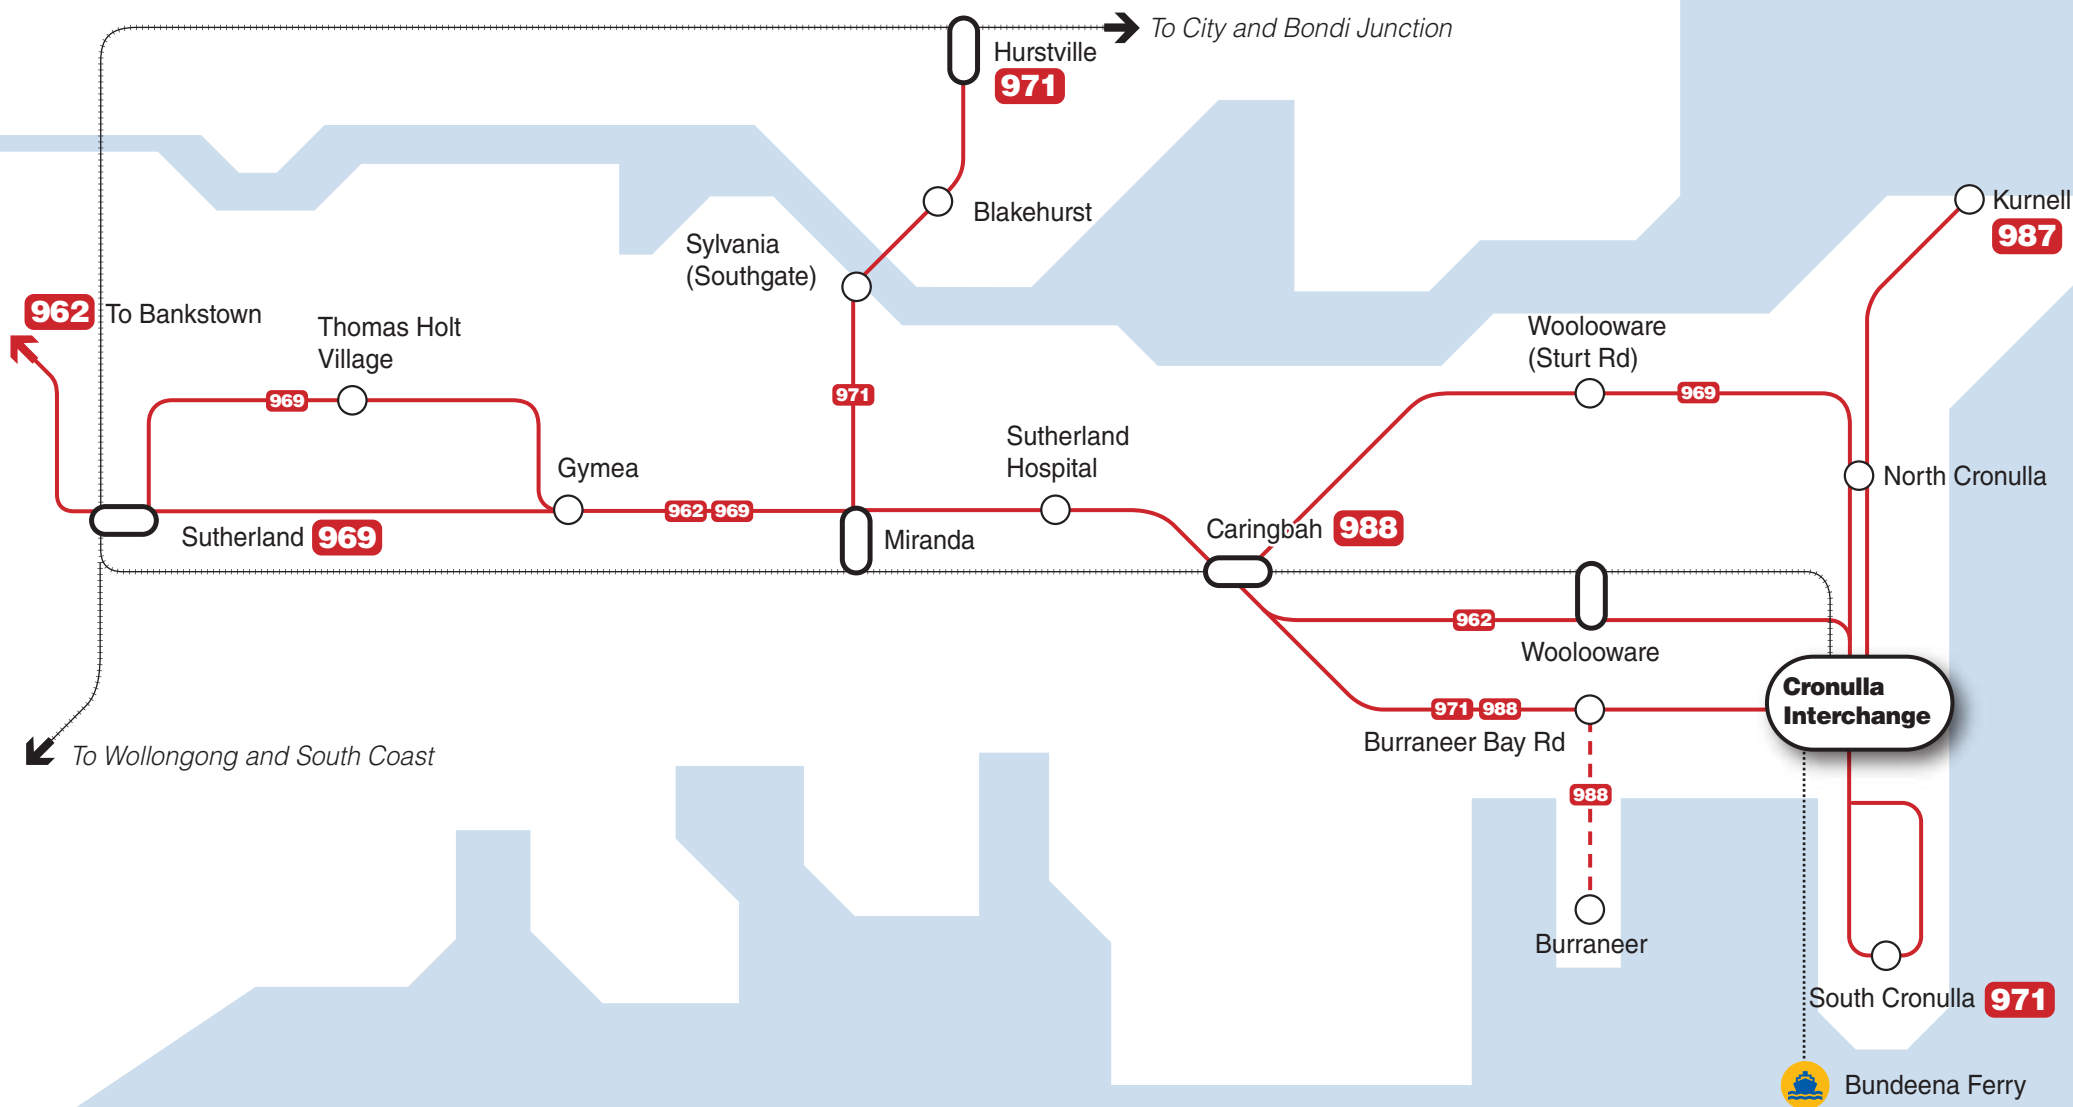

Cronulla bus network map

N

Legend

- Veolia Transport routes
- Bus route/suburb
- Bus/Rail interchange
- Rail line
- Railway station

Diagrammatic Map - Not to Scale

Cronulla area map

N

Legend

131500.com.au
Transport Info
Information for people on the move

Bus services at Cronulla

Bus departure information

Please use this listing to find your bus number, route destination and bus stand.
Refer to the Interchange Map to find the bus stand location.

Bus Stand	Route Number	Bus Route Destination	Weekday frequency			Weekend frequency	
			AM Peak	Off Peak	PM Peak	Saturday	Sunday
Monro Park	962	Bankstown via Miranda, Sutherland, Menai, Illawong and Padstow	-	-	-	60	60
Monro Park	969	Sutherland via Sturt Rd, Miranda and Thomas Holt Village	2 trips	60	60	60	-
Station Side	971	Hurstville via Burraneer Bay Rd, Miranda, Southgate and Sylvania	30	30	30	60	60
Monro Park	971	South Cronulla	30	30(c)	15	60	60
Monro Park	987	Kurnell	3 trips	60-120	60	60-90	3 trips
Station Side	988	Caringbah via Burraneer Point	1 trip	-	1 trip	-	-
Station Side	N11	NightRide - City - Town Hall via Hurstville	#	#	#	#	#

Bus Operator Legend

 Veolia Transport
 NightRide

Notes

- (c) 60 minute frequency to South Cronulla until Midday.
- # Bus operates 12am to 5am daily.