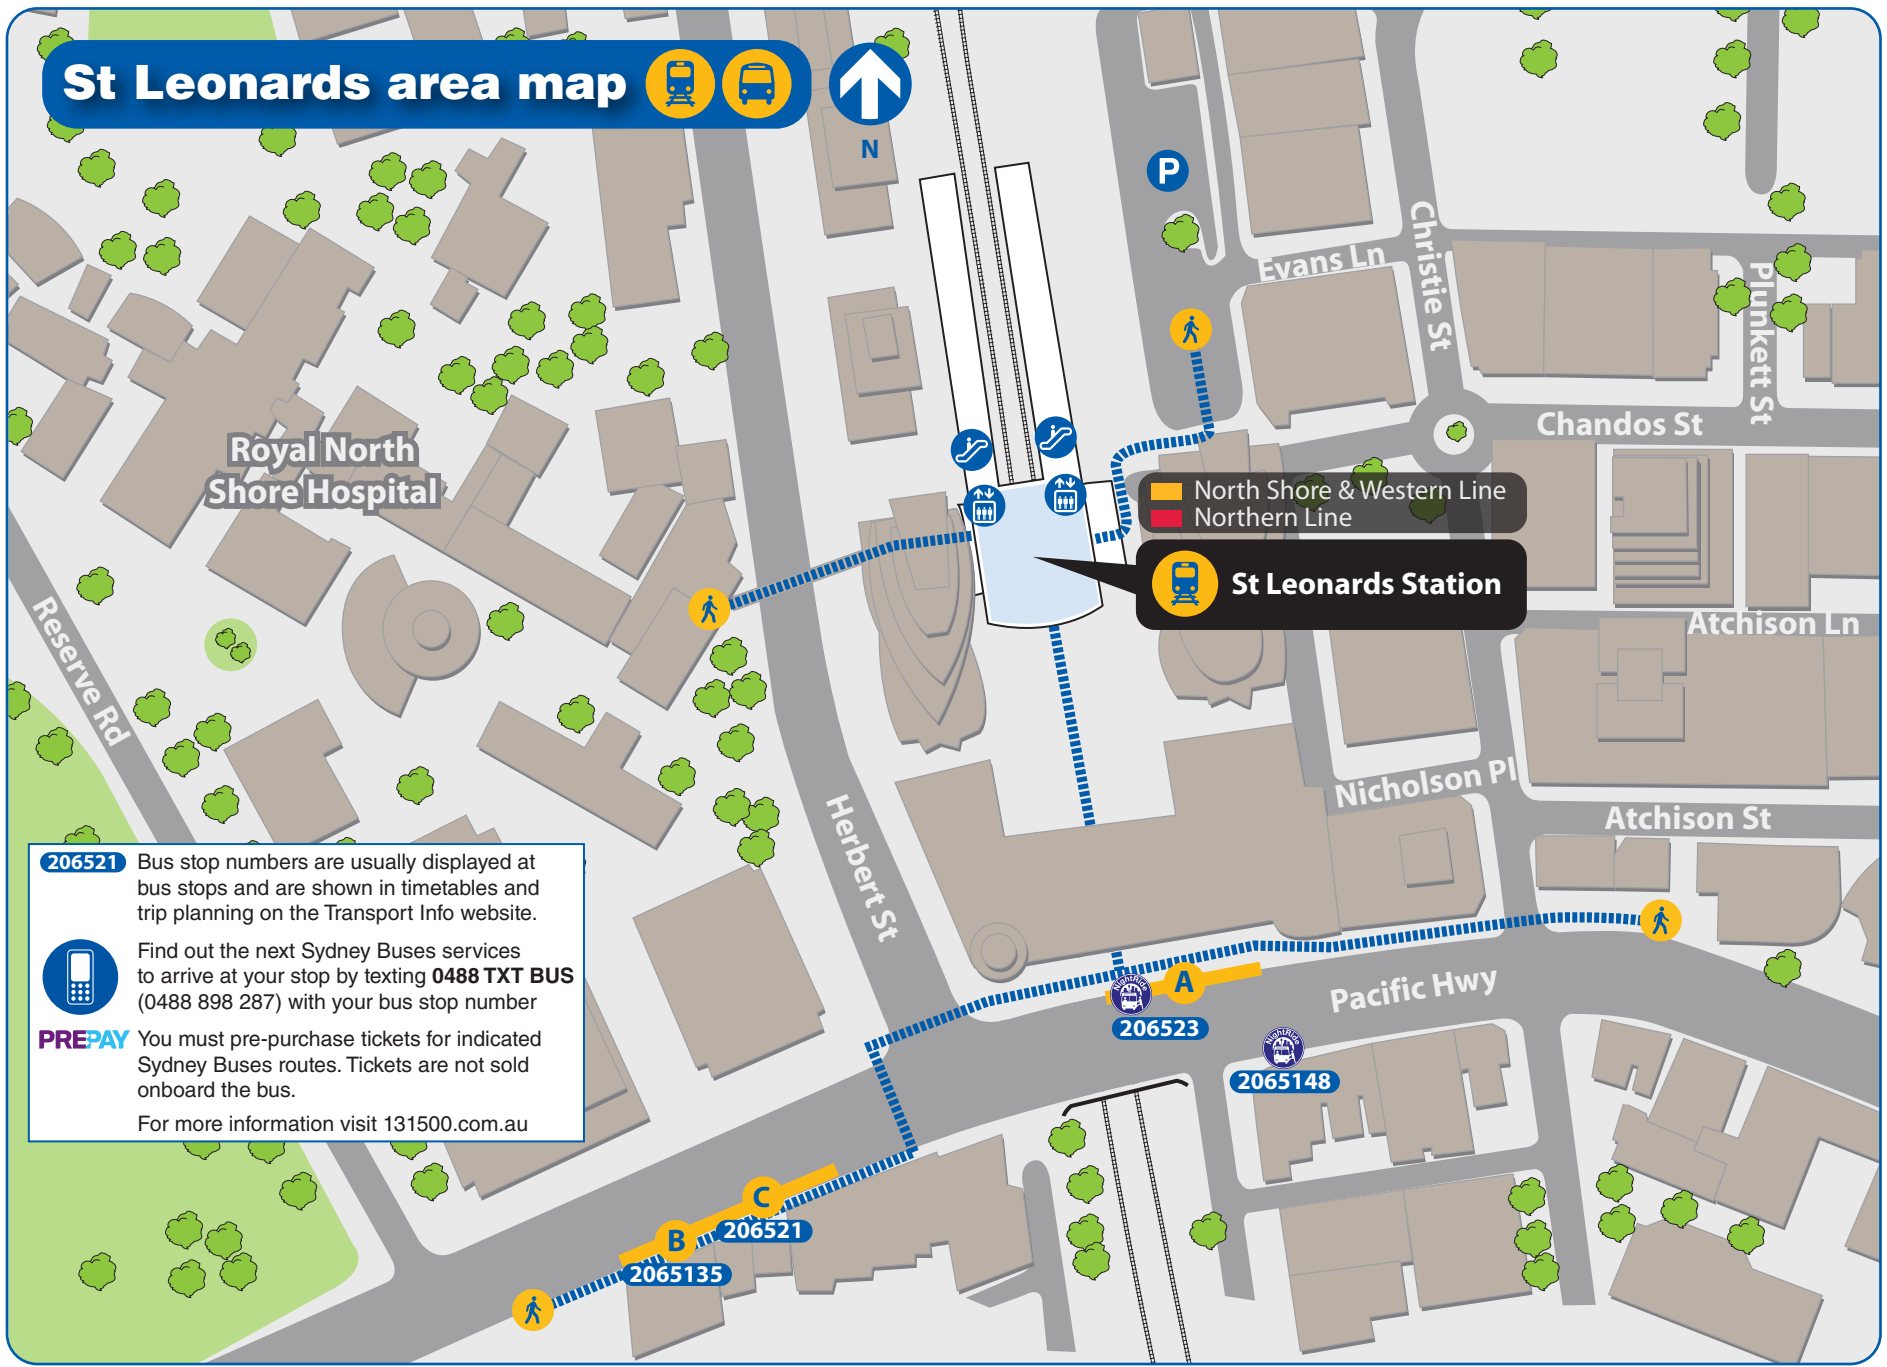

St Leonards network map

Legend

- Sydney Buses routes
- Hillsbus routes
- - - - - Rail line
- Railway station
- Bus route/suburb
- Bus/Rail interchange

Diagrammatic Map - Not to Scale

St Leonards area map

206521 Bus stop numbers are usually displayed at bus stops and are shown in timetables and trip planning on the Transport Info website.

Bus services at St Leonards

Bus departure information

Please use this listing to find your bus number, route destination and bus stand.
Refer to the Interchange Map to find the bus stand location.

Bus Stand & Number	Route Number	Bus Route Destination
A 206523	m20 ●	Metrobus to Botany via North Sydney, City, Redfern, Waterloo and Mascot (PrePay-only)
	140	Manly via Neutral Bay - Limited Stops
	143	Manly via Neutral Bay and Seaforth
	144	Manly via Neutral Bay and Seaforth
	200	Bondi Junction via City, Kings Cross and Edgecliff - Limited stops
	252	City - QVB via North Sydney
	254	City - QVB via North Sydney
	265	McMahons Point via Wollstonecraft
	286	City - QVB via North Sydney
	287	Milsons Point via North Sydney
	290	City - QVB via North Sydney
	602	North Sydney
	612	Milsons Point via North Sydney
	622	Milsons Point via North Sydney
653	Milsons Point via North Sydney	
	N90	City via North Sydney
B 2065135	m20 ●	Metrobus to Gore Hill (PrePay-only)
	140	Epping via Macquarie Centre - Limited Stops
	252	Lane Cove West via Lane Cove
	254	Riverview via Lane Cove
	265	Lane Cove via Greenwich
	286	Denistone East via North Ryde
	287	Ryde via North Ryde
	290	Epping via Epping Rd and Macquarie Centre
	602	Rouse Hill via M2 Motorway and North West T-way
	612	Kellyville via M2 Motorway, Baulkham Hills and Castle Hill
622	Dural via M2 Motorway, West Pennant Hills and Cherrybrook	
653	West Pennant Hills via M2 Motorway	
C 206521	143	Chatswood via Pacific Hwy
	144	Chatswood via Pacific Hwy
	200	Chatswood via Pacific Hwy - Limited stops
Pacific Hwy 2065148	N90	Hornsby via Chatswood