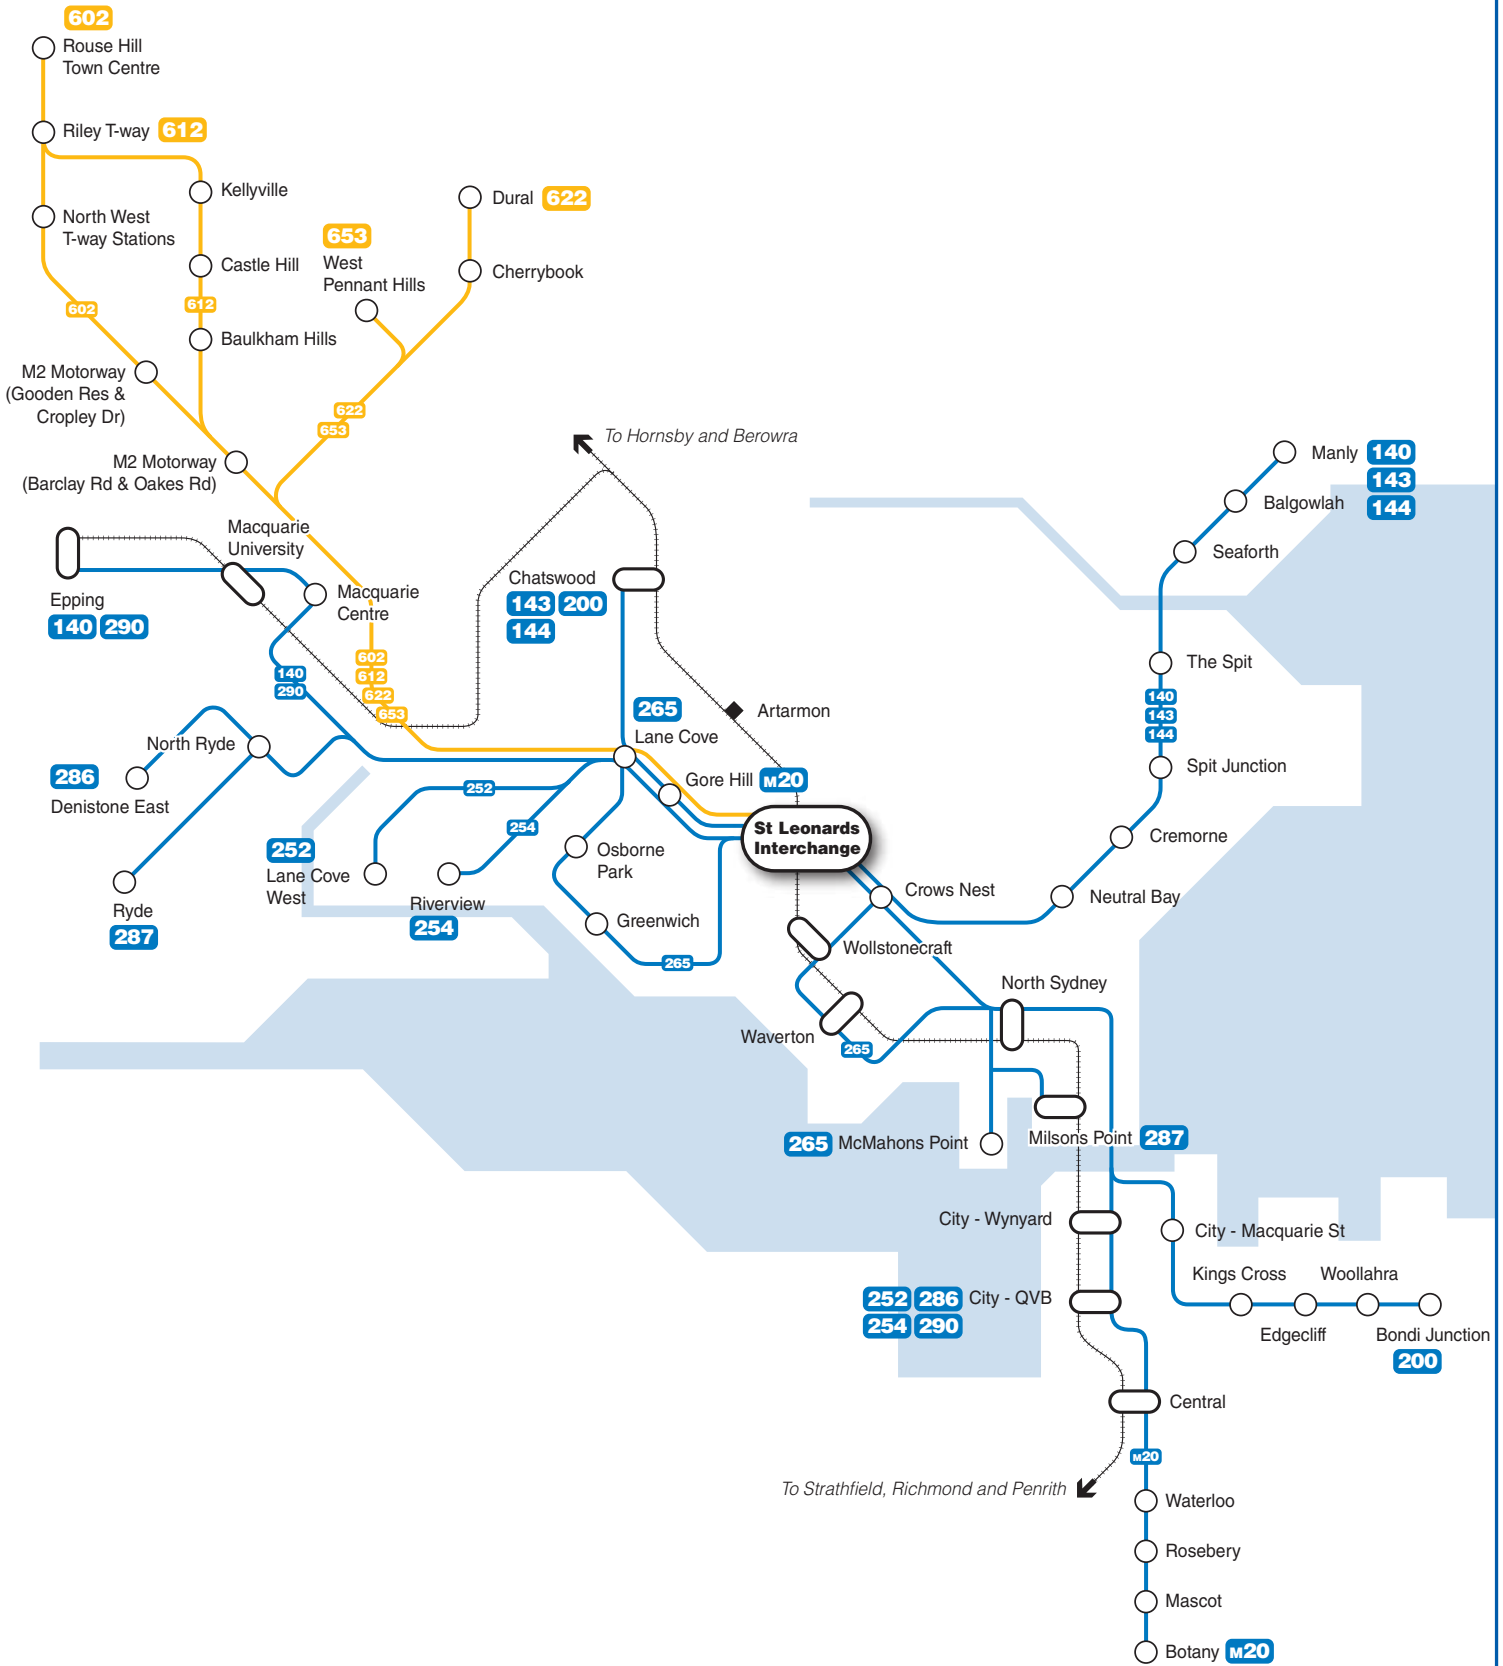

St Leonards network map

Legend

- Sydney Buses routes
- Hillsbus routes
- - - - - Rail line
- Railway station
- Bus route/suburb
- Bus/Rail interchange

Diagrammatic Map - Not to Scale

St Leonards area map

206521 Bus stop numbers are usually displayed at bus stops and are shown in timetables and trip planning on the Transport Info website.

For more information visit 131500.com.au

 North Shore & Western Line
 Northern Line
 **St Leonards Station**

Legend

-  Bus stand
-  **206521** Bus stop number
-  Walking route
-  Lift
-  Bus zone
-  NightRide bus stop
-  Escalator
-  Parking