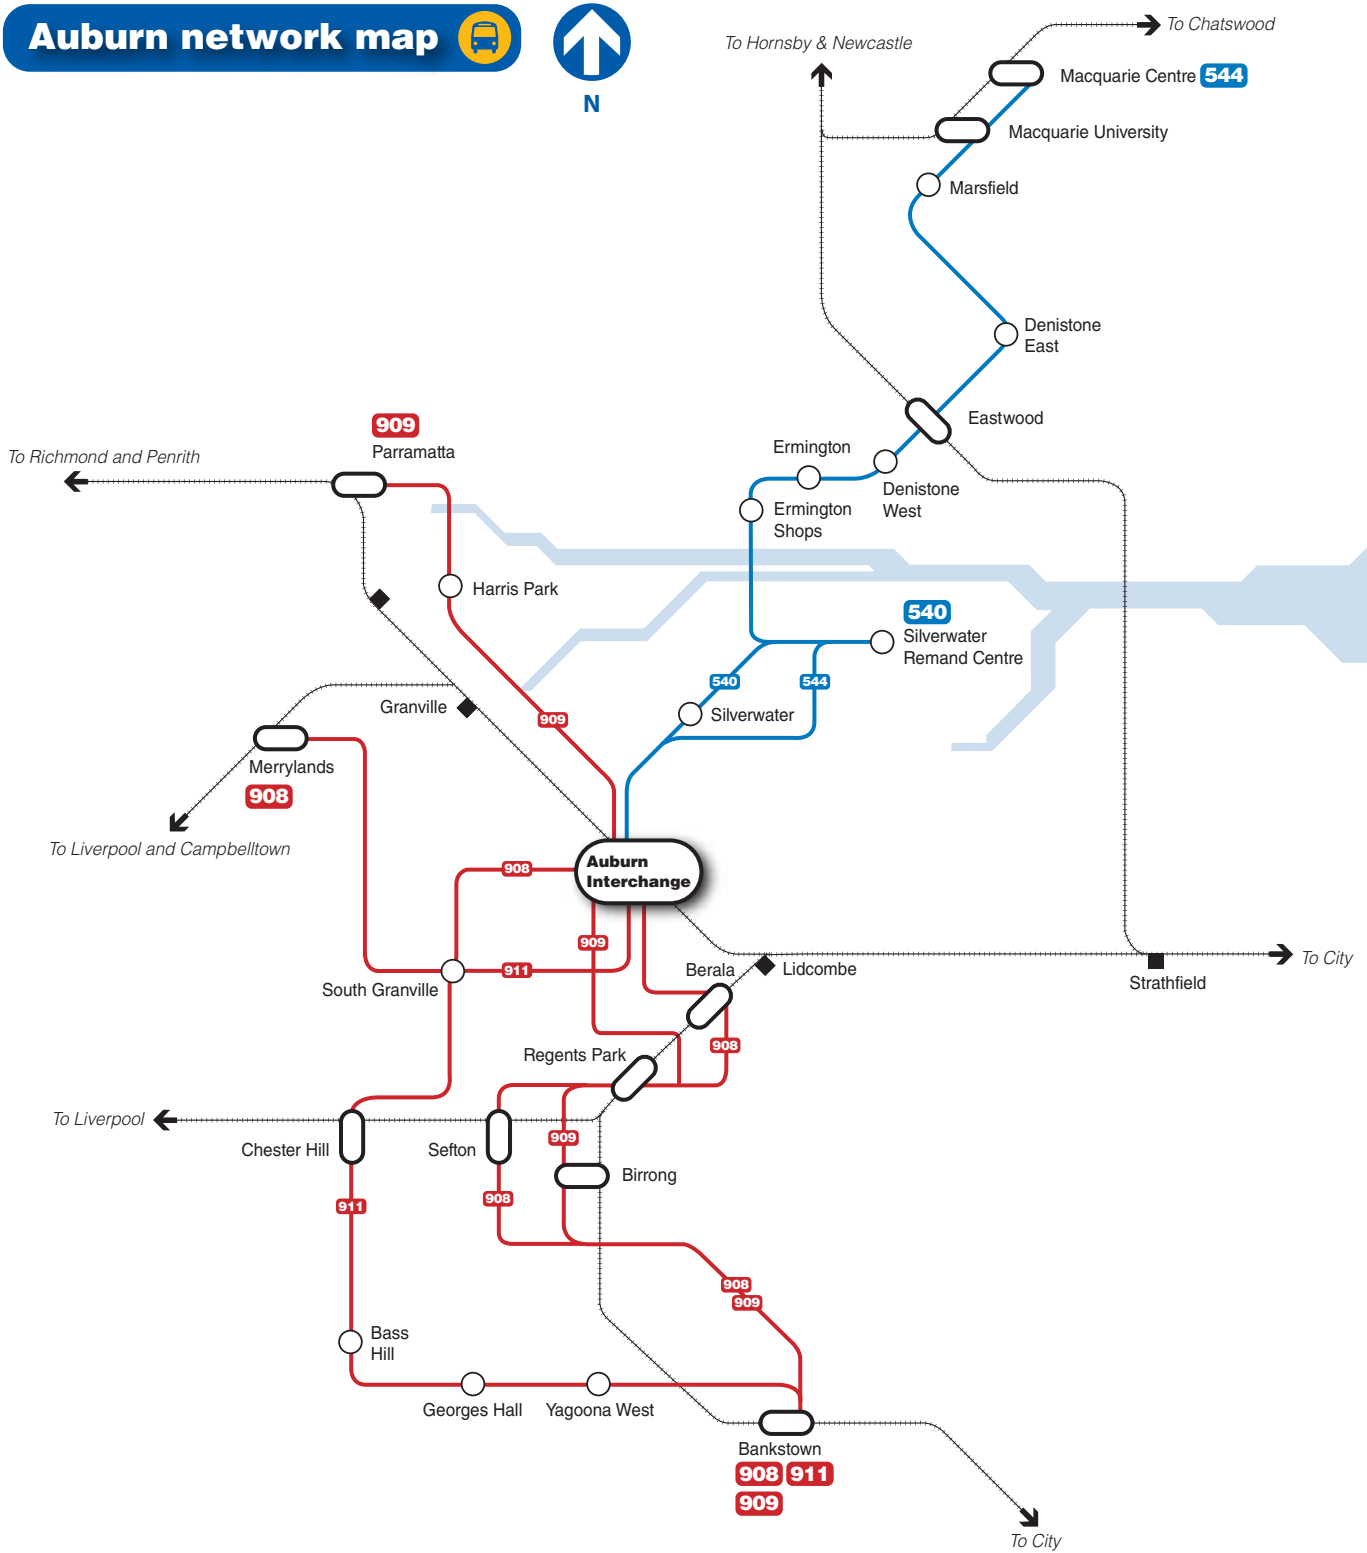

Auburn network map

N

Legend

- Sydney Buses routes
- Veolia Transport routes

- Rail line
- Railway station
- Bus route/suburb
- Bus/Rail interchange

Diagrammatic Map - Not to Scale

Legend

-  Bus stop
-  NightRide
-  Walking Route
-  Stairs
-  Taxi rank
-  Bus zone
-  Lift
-  **214411** Bus stop number

Bus services at Auburn

Bus departure information

Please use this listing to find your bus number, route destination and bus stand.
Refer to the Interchange Map to find the bus stand location.

Bus Stand & Number	Route Number	Bus Route Destination
Northumberland St 214411	540	Silverwater Remand Centre via Vore St
	544	Macquarie Centre via Ermington & Eastwood
Rawson St (South) 2144159	N60	Fairfield via Granville
	N61	Carlingford via Dundas
Rawson St (North) 2144223	N60	City via Strathfield
	N61	City via Strathfield
South Pde (South) 2144234	908	Merrylands via South Granville
	909	Bankstown via Regents Park
South Pde (North) 214460	908	Bankstown via Regents Park
	909	Parramatta via Harris Park
	911	Bankstown via Chester Hill & Bass Hill
	S3	Chisholm Rd, Auburn

Bus Operator Legend

- Sydney Buses
- NightRide
- Veolia Transport

214411 Bus stop numbers are usually displayed at bus stops and are shown in timetables and trip planning on the Transport Info website.

Find out the next Sydney Buses services to arrive at your stop by texting **0488 TXT BUS** (0488 898 287) with your bus stop number