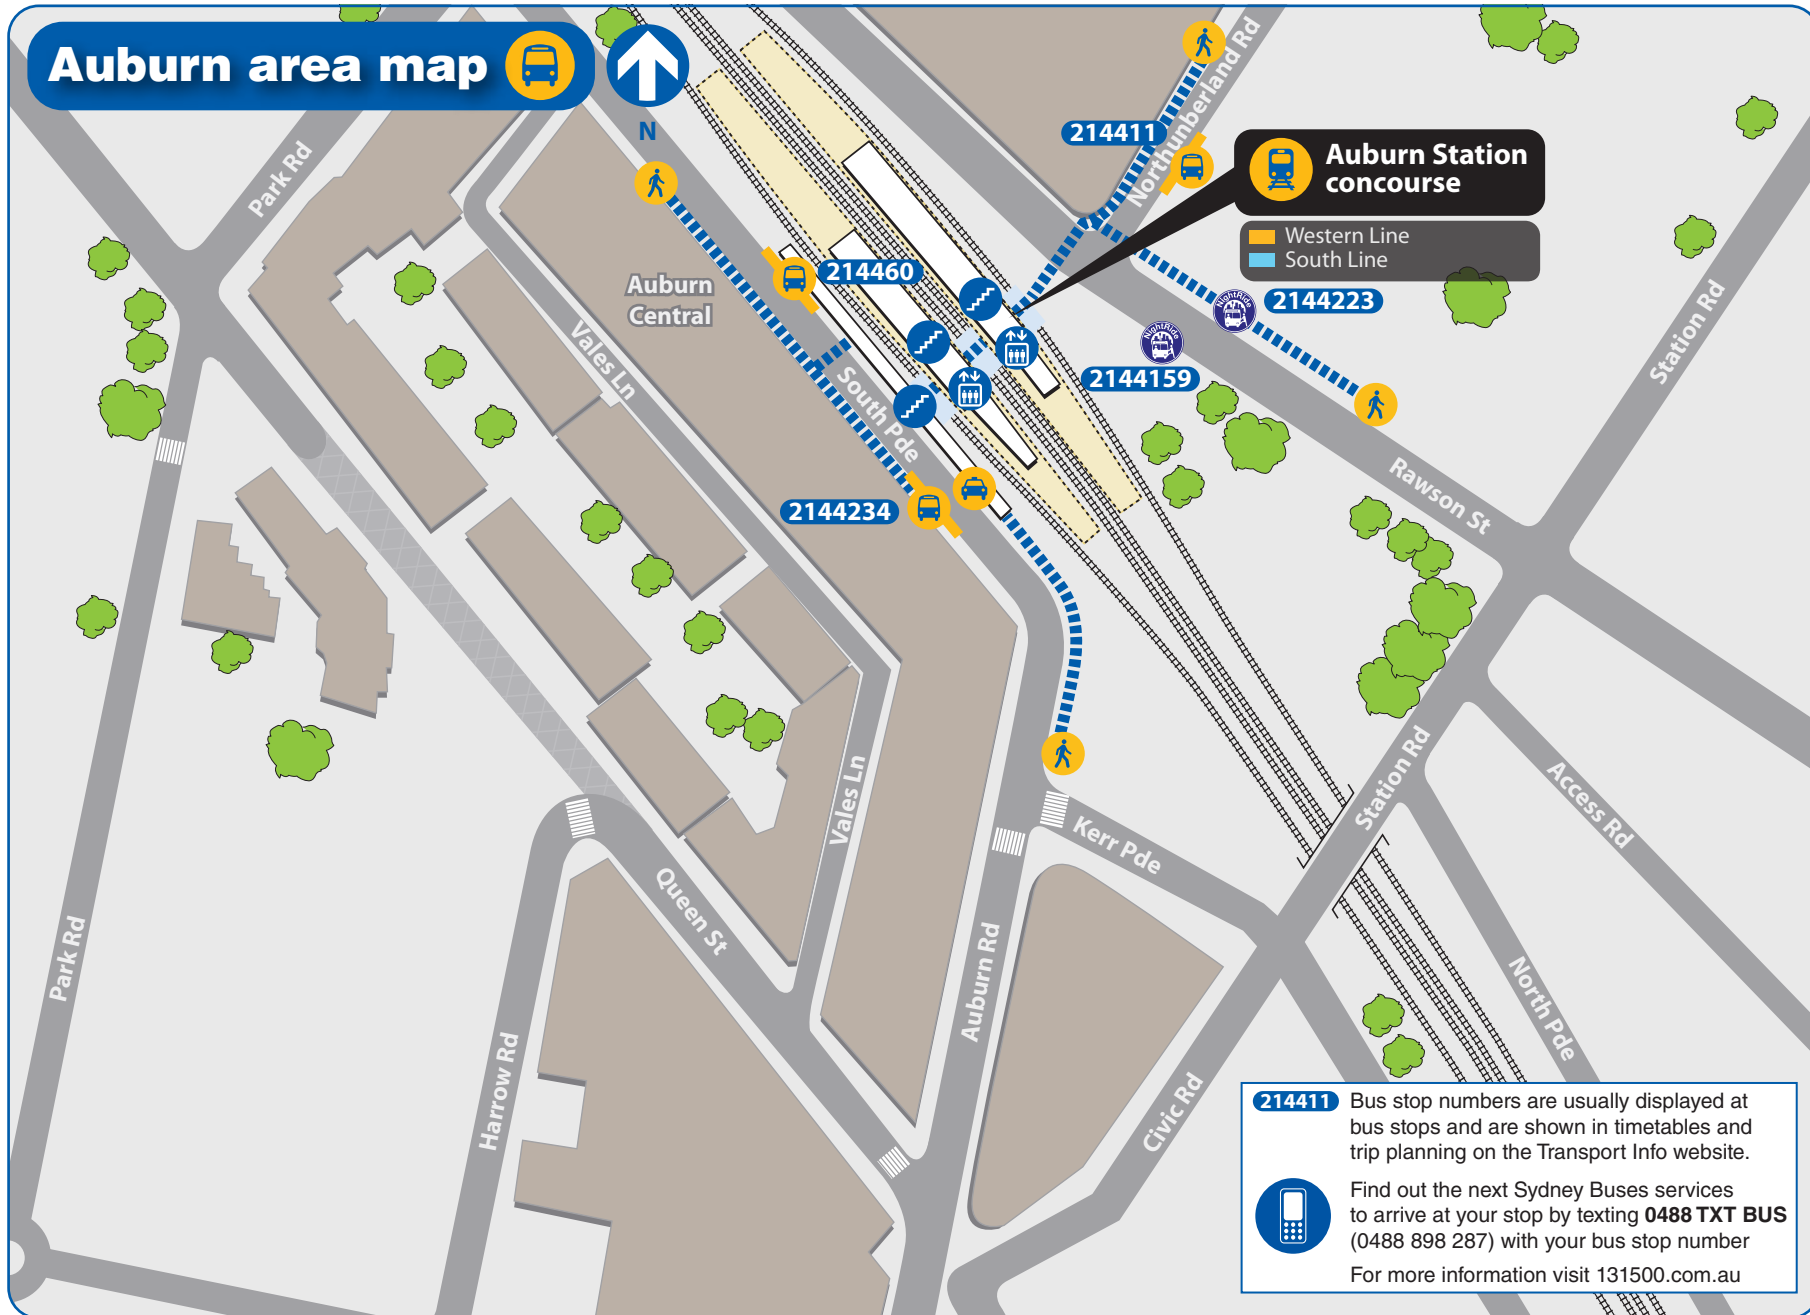

Auburn network map

N

Legend

- Sydney Buses routes
- Veolia Transport routes

- Rail line
- Railway station
- Bus route/suburb
- Bus/Rail interchange

Diagrammatic Map - Not to Scale

Legend

-  Bus stop
-  NightRide
-  Walking Route
-  Stairs
-  Taxi rank
-  Bus zone
-  Lift
-  **214411** Bus stop number

Bus services at Auburn

Bus departure information

Please use this listing to find your bus number, route destination and bus stand.
Refer to the Interchange Map to find the bus stand location.

Bus Stand & Number	Route Number	Bus Route Destination
Northumberland St 214411	540	Silverwater Remand Centre via Vore St
	544	Macquarie Centre via Ermington & Eastwood
Rawson St (South) 2144159	N60	Fairfield via Granville
	N61	Carlingford via Dundas
Rawson St (North) 2144223	N60	City via Strathfield
	N61	City via Strathfield
South Pde (South) 2144234	908	Merrylands via South Granville
	909	Bankstown via Regents Park
South Pde (North) 214460	908	Bankstown via Regents Park
	909	Parramatta via Harris Park
	911	Bankstown via Chester Hill & Bass Hill
	S3	Chisholm Rd, Auburn

Bus Operator Legend

- Sydney Buses
- NightRide
- Veolia Transport

214411 Bus stop numbers are usually displayed at bus stops and are shown in timetables and trip planning on the Transport Info website.

Find out the next Sydney Buses services to arrive at your stop by texting **0488 TXT BUS** (0488 898 287) with your bus stop number