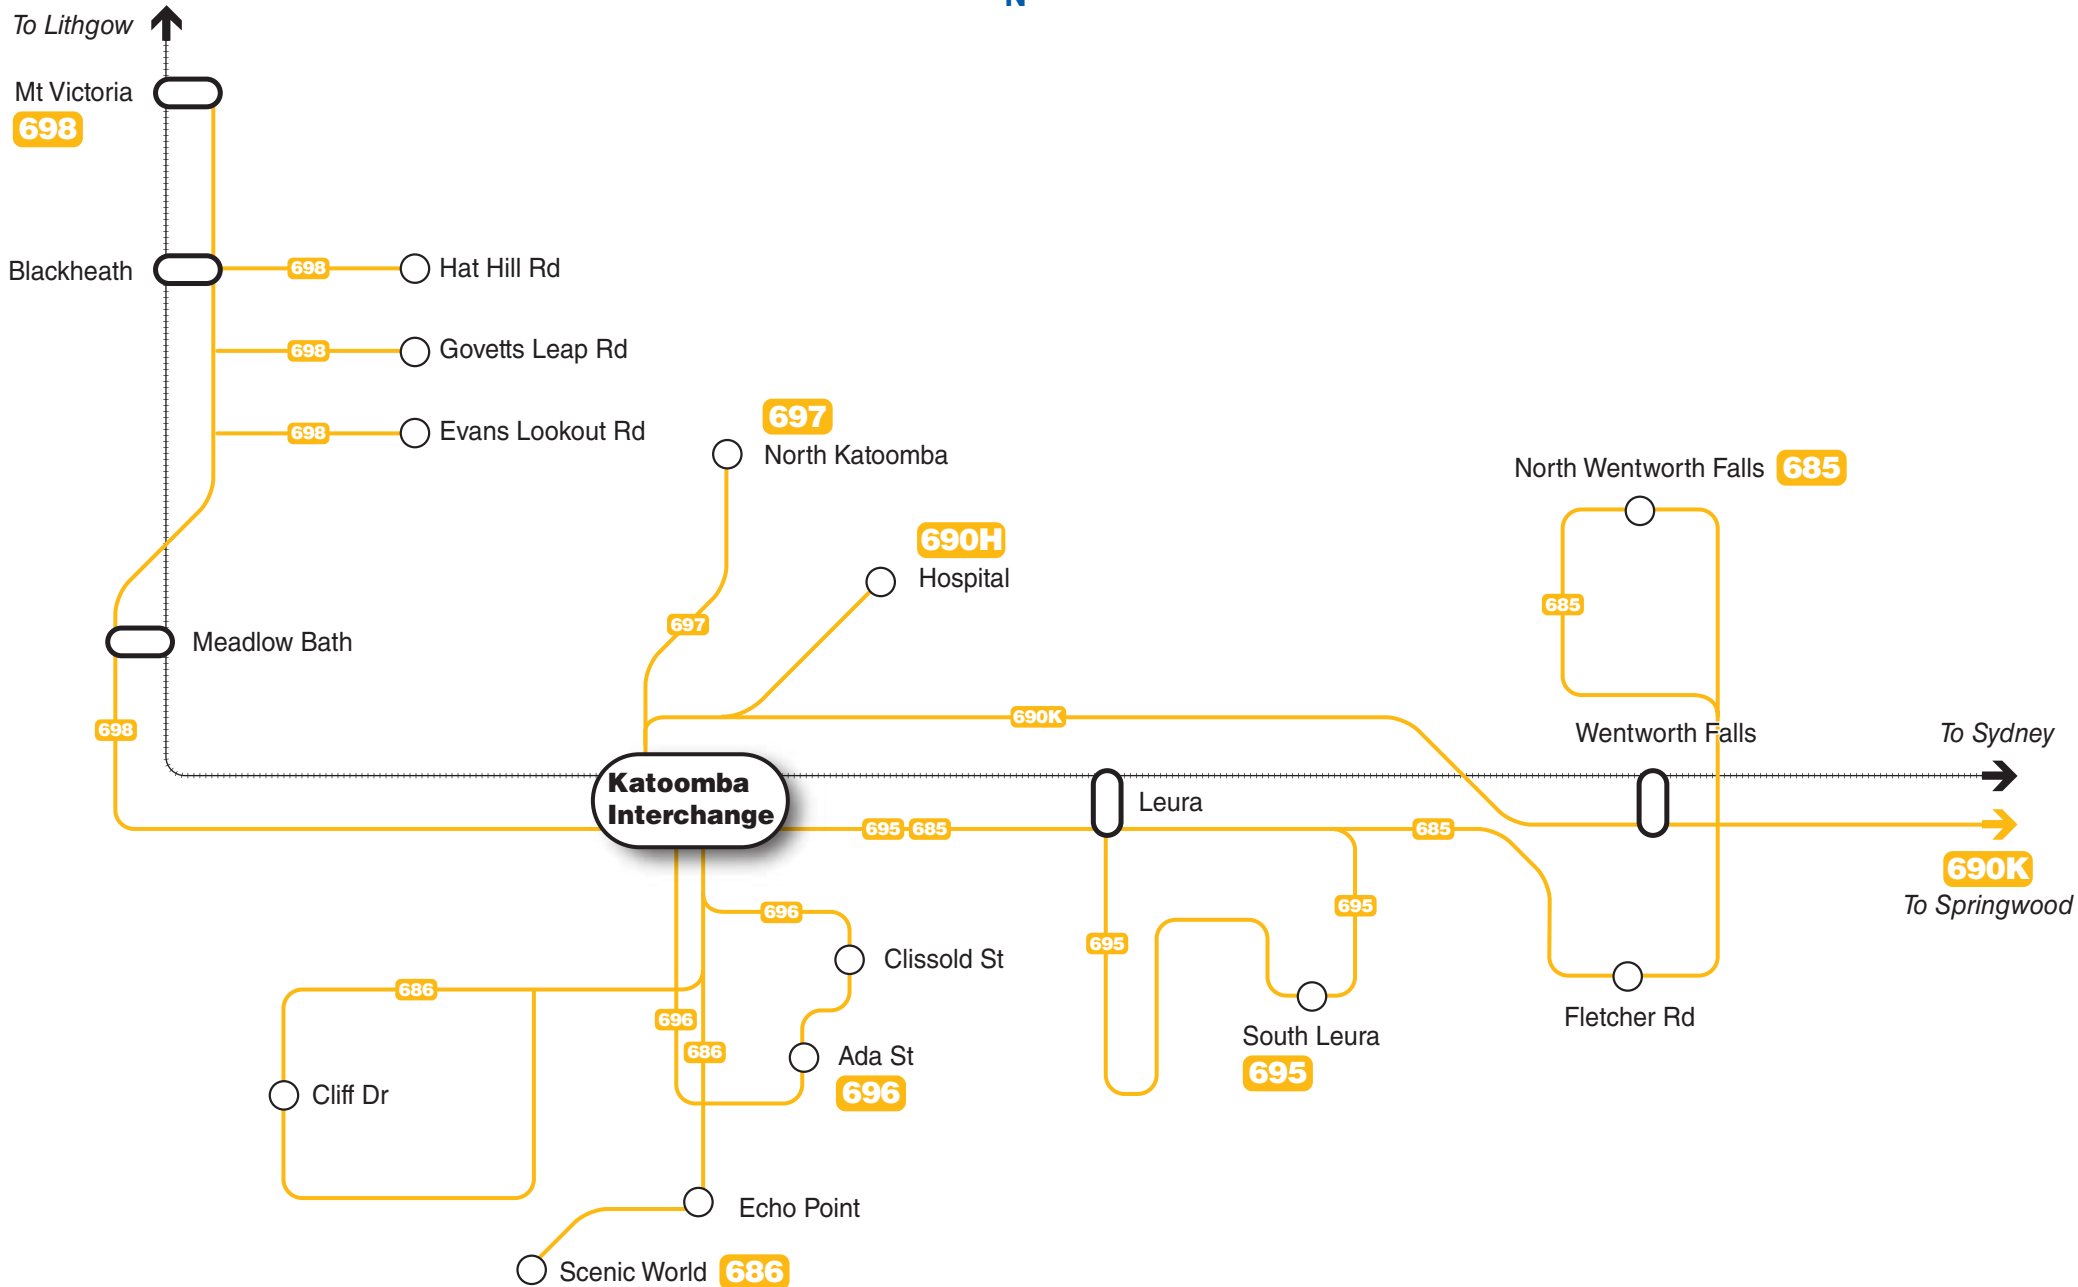

Katoomba bus network map

N

Legend

- Blue Mountains Bus Co routes
- Bus route/suburb
- Bus/Rail interchange
- Rail line
- Railway station

Diagrammatic Map - Not to Scale

Katoomba area map

Legend

- Walking Route
- Taxi rank
- Lift
- Ramp gradient
- Bus stop
- Bus zone
- Stairs

Bus services at Katoomba

Bus departure information

Please use this listing to find your bus number, route destination and bus stand.
Refer to the Interchange Map to find the bus stand location.

Bus Stand	Route Number	Bus Route Destination	Weekday frequency			Weekend frequency	
			AM Peak	Off Peak	PM Peak	Saturday	Sunday
Katoomba St	685	Leura, Wentworth Falls and North Wentworth Falls	30	30-60	1 trip	4 trips	2 trips
Katoomba St	686	Echo Pt and Scenic World	2 trips	30	3 trips	30	30
Katoomba St	686	Cliff Dr and Golf Club	-	3 trips	-	-	-
Katoomba St	690K	Springwood	-	5 trips	2 trips	3 trips	-
Katoomba St	690H	Hospital	-	4 trips	-	4 trips	-
Katoomba St	695	Leura and South Leura	1 trip	5 trips	2 trips	2 trips	-
Katoomba St	696	Clissold St and Ada St	-	3 trips	-	-	-
Katoomba St	697	North Katoomba	1 trip	5 trips	2 trips	4 trips	2 trips
Katoomba St	698	Blackheath	1 trip	7 trips	2 trips	4 trips	2 trips
Katoomba St	698	Blackheath and Mt Victoria	1 trip	2 trips	1 trip	-	-

Bus Operator Legend

 Blue Moutains Bus Co.