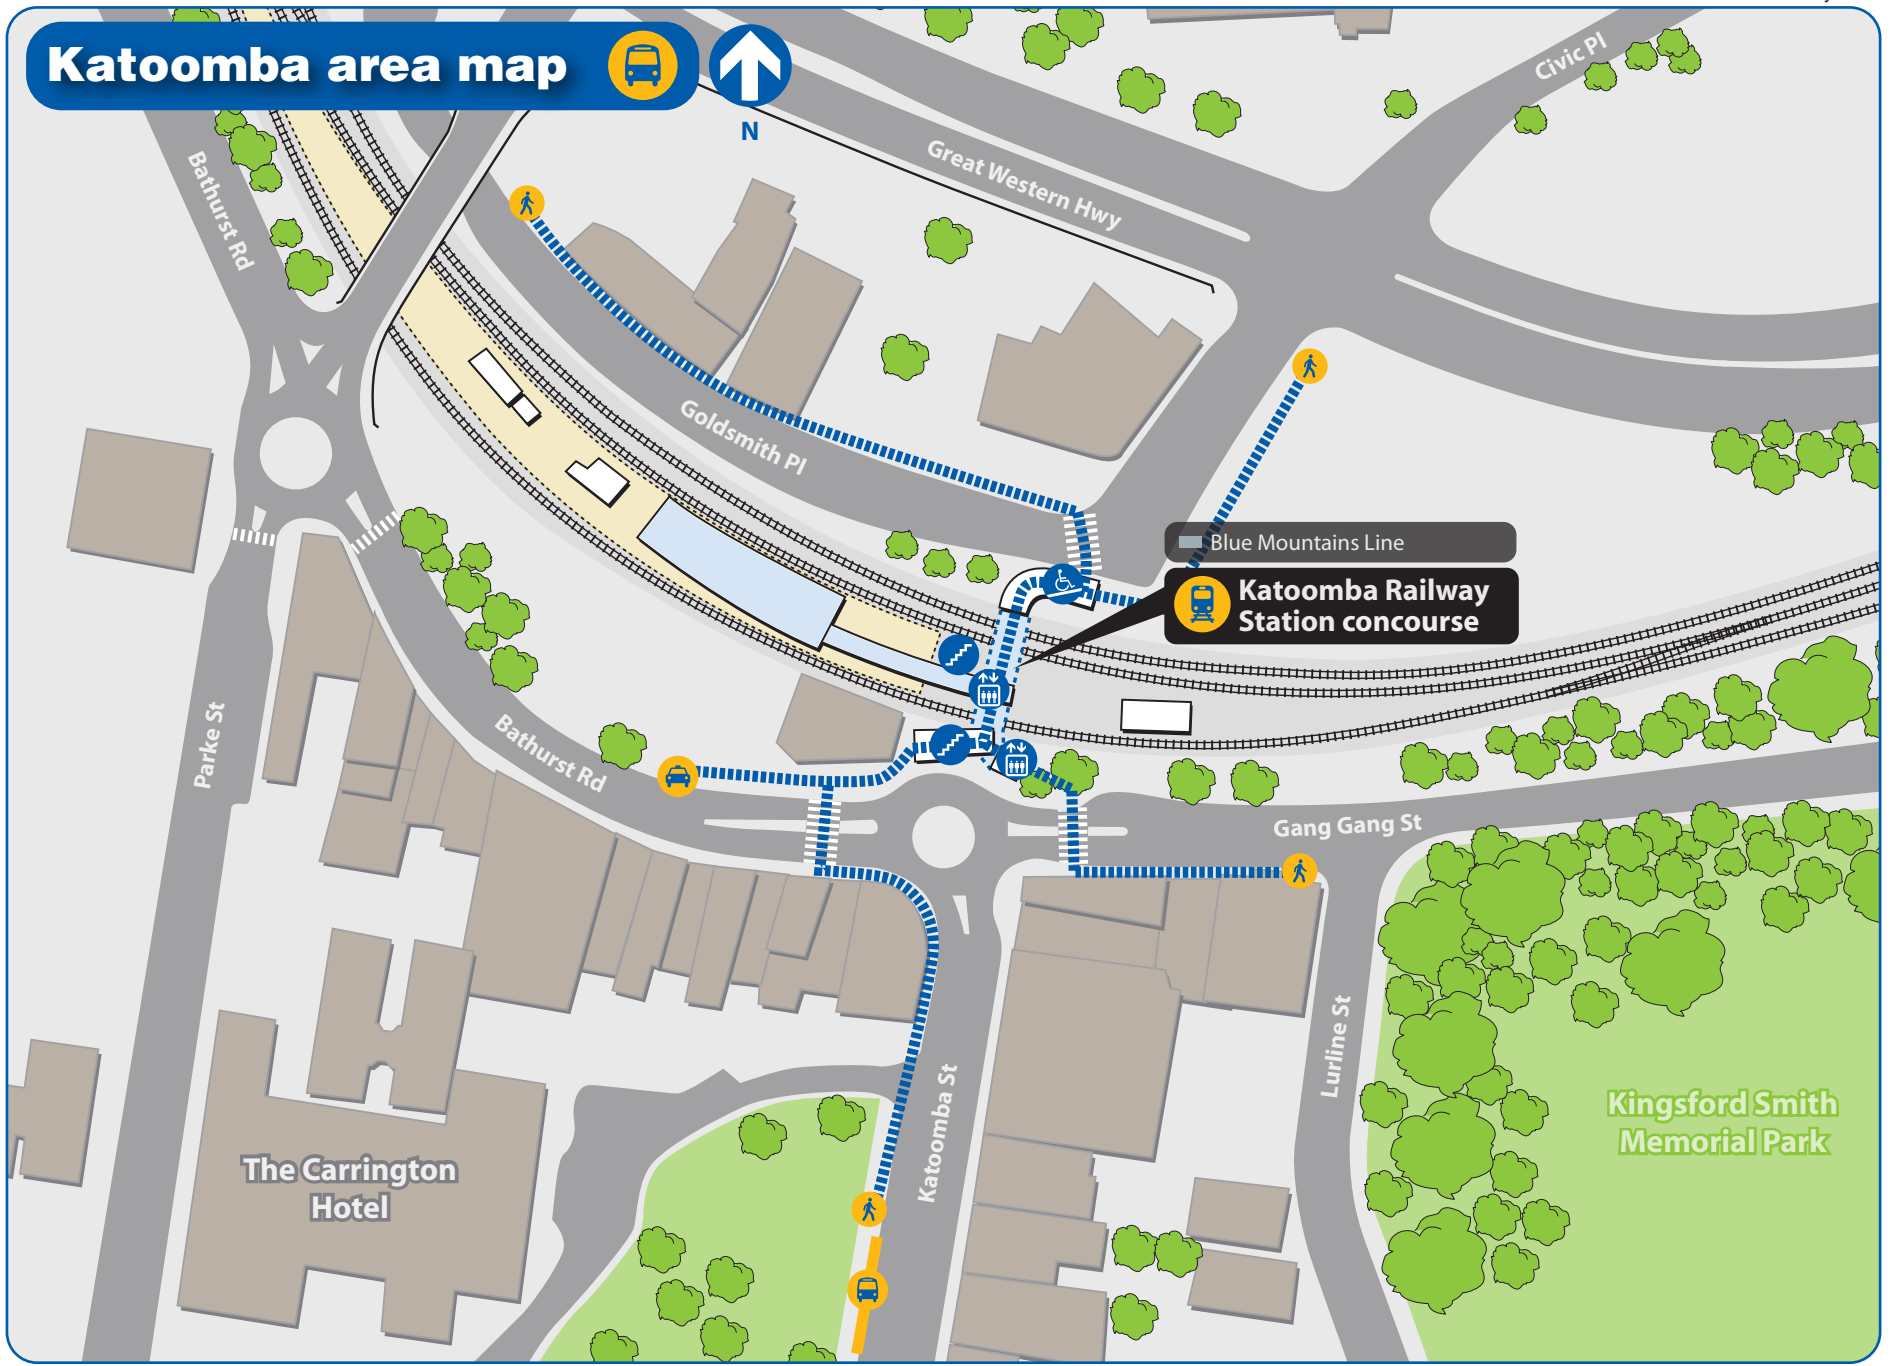

Katoomba bus network map

N

Legend

- Blue Mountains Bus Co routes
- Bus route/suburb
- Bus/Rail interchange
- Rail line
- Railway station

Diagrammatic Map - Not to Scale

Katoomba area map

Legend

- Walking Route
- Taxi rank
- Lift
- Ramp gradient
- Bus stop
- Bus zone
- Stairs

Bus services at Katoomba

Bus departure information

Please use this listing to find your bus number, route destination and bus stand.
Refer to the Interchange Map to find the bus stand location.

Bus Stand	Route Number	Bus Route Destination	Weekday frequency			Weekend frequency	
			AM Peak	Off Peak	PM Peak	Saturday	Sunday
Katoomba St	685	Leura, Wentworth Falls and North Wentworth Falls	30	30-60	1 trip	4 trips	2 trips
Katoomba St	686	Echo Pt and Scenic World	2 trips	30	3 trips	30	30
Katoomba St	686	Cliff Dr and Golf Club	-	3 trips	-	-	-
Katoomba St	690K	Springwood	-	5 trips	2 trips	3 trips	-
Katoomba St	690H	Hospital	-	4 trips	-	4 trips	-
Katoomba St	695	Leura and South Leura	1 trip	5 trips	2 trips	2 trips	-
Katoomba St	696	Clissold St and Ada St	-	3 trips	-	-	-
Katoomba St	697	North Katoomba	1 trip	5 trips	2 trips	4 trips	2 trips
Katoomba St	698	Blackheath	1 trip	7 trips	2 trips	4 trips	2 trips
Katoomba St	698	Blackheath and Mt Victoria	1 trip	2 trips	1 trip	-	-

Bus Operator Legend

 Blue Moutains Bus Co.