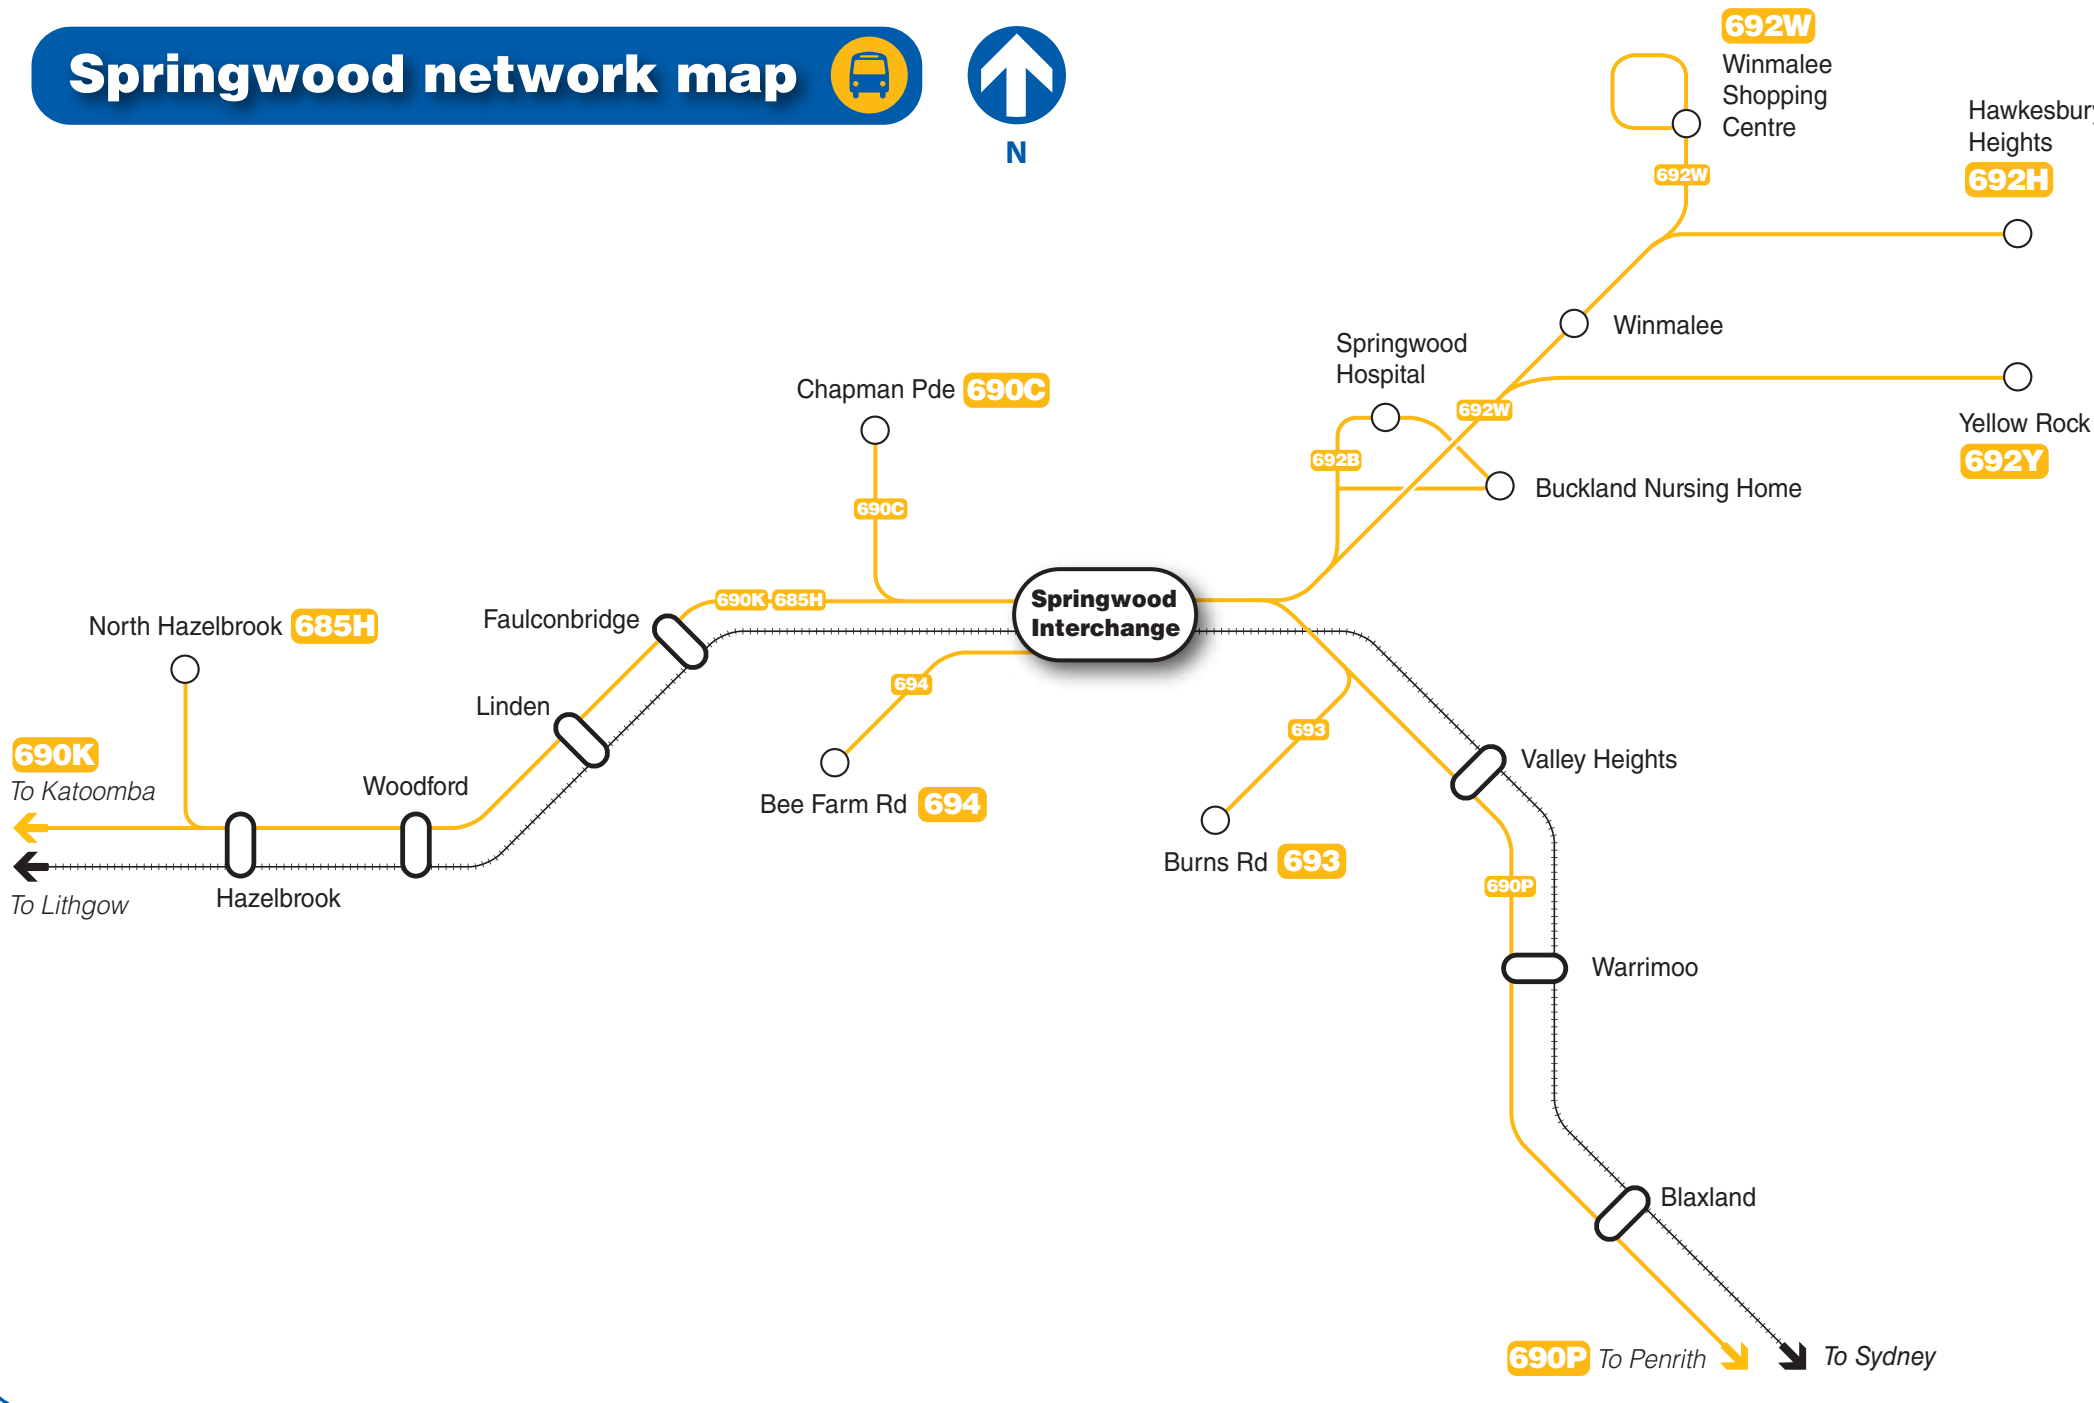

## Legend

- Blue Mountains Bus Co. routes
- Bus route/suburb
- Bus/Rail interchange
- Rail line
- Railway station

Diagrammatic Map - Not to Scale

# Springwood area map

## Legend

- Walking Route
- Parking
- Taxi rank
- Lift
- Bus stop
- Bus zone
- Stairs
- Ramp gradient

### Bus Operator Legend

 Blue Moutains Bus Co.