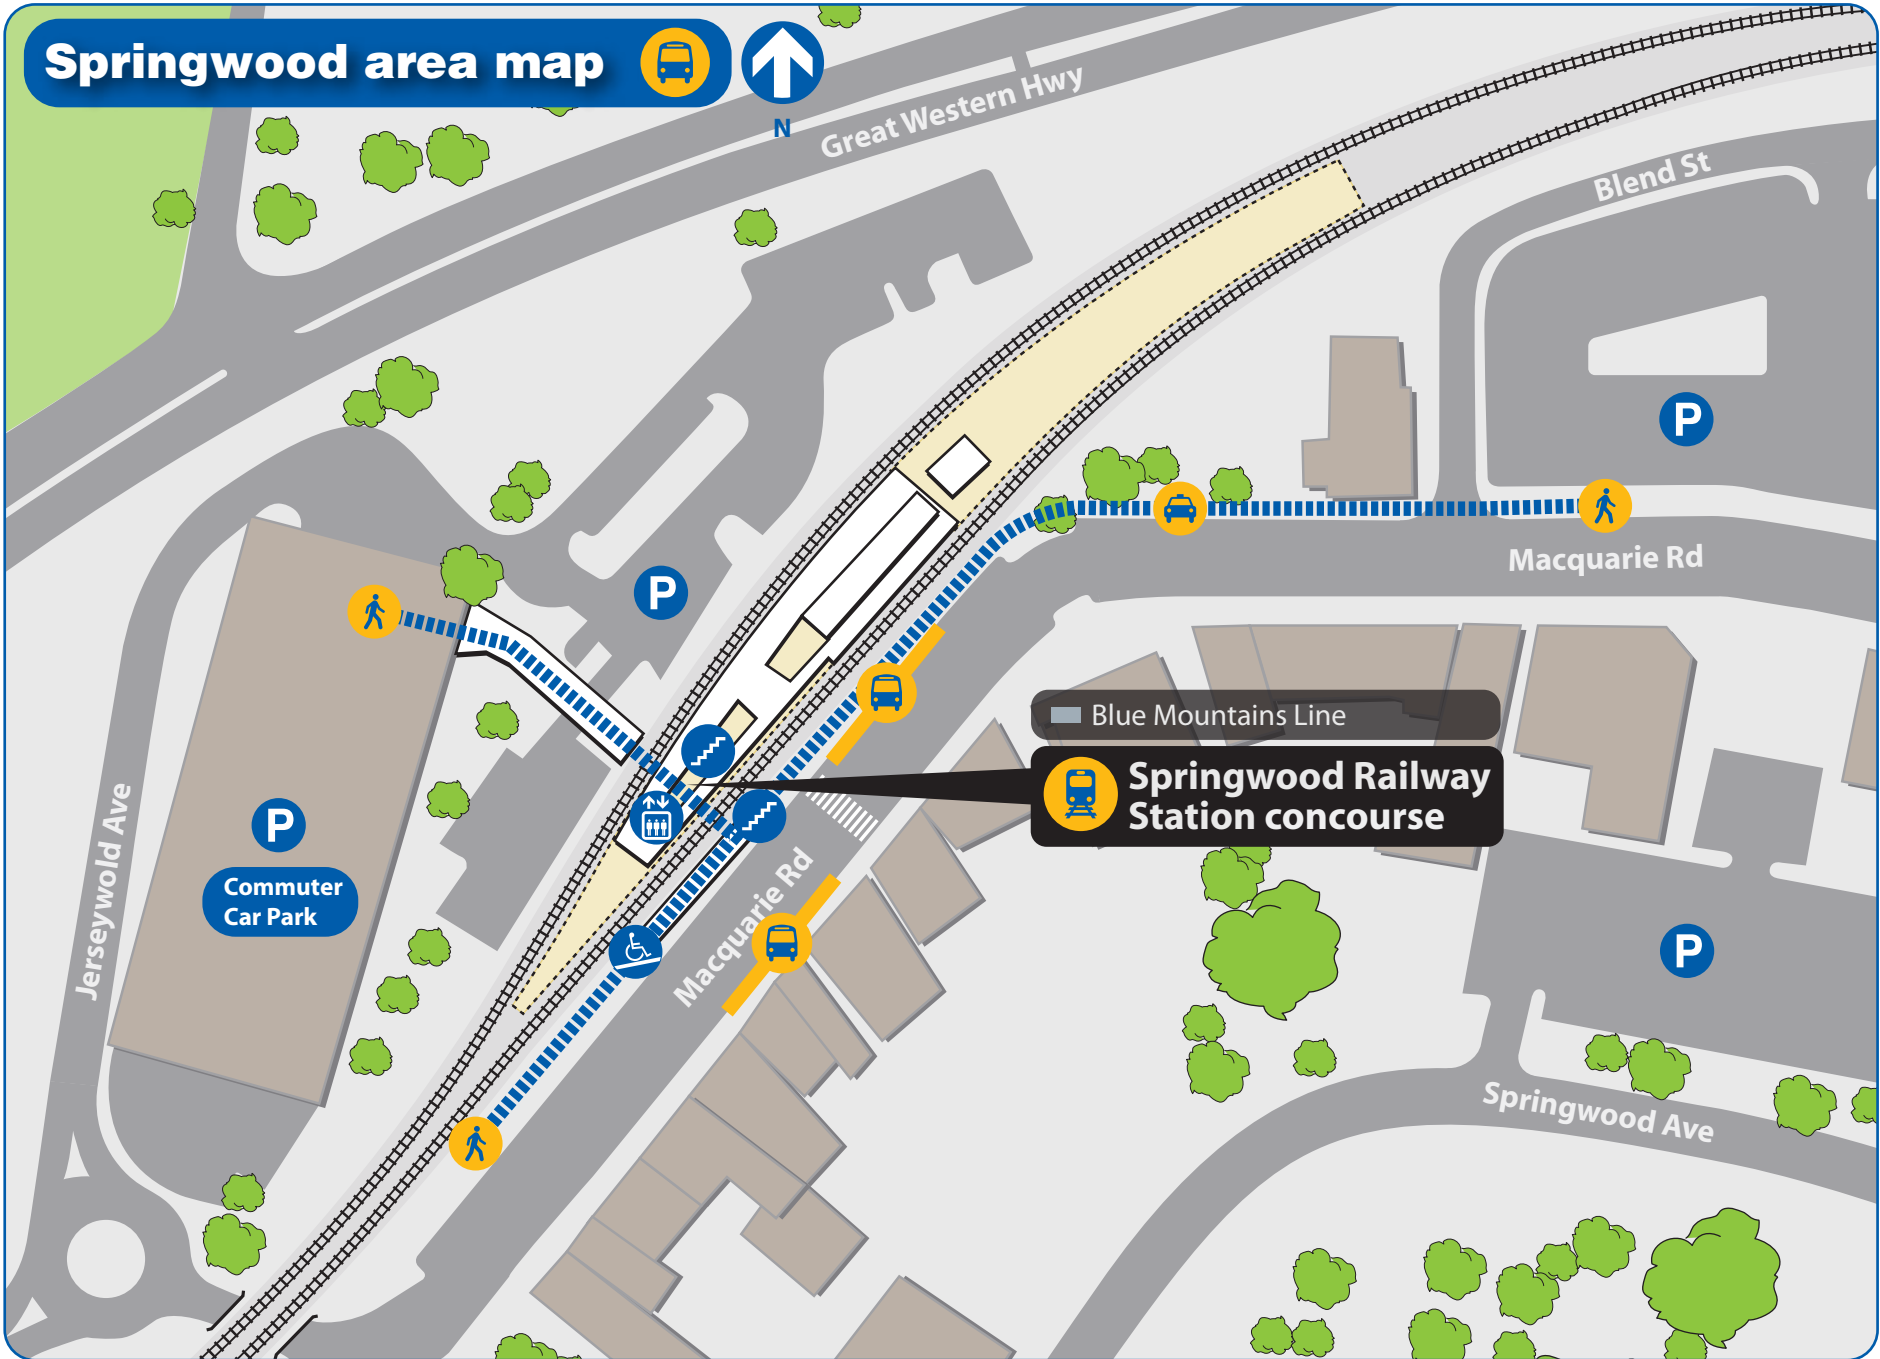

# Springwood network map

## Legend

- Blue Mountains Bus Co. routes
- Bus route/suburb
- Bus/Rail interchange
- Rail line
- Railway station

Diagrammatic Map - Not to Scale

# Springwood area map

## Legend

- Walking Route
- Parking
- Taxi rank
- Lift
- Bus stop
- Bus zone
- Stairs
- Ramp gradient