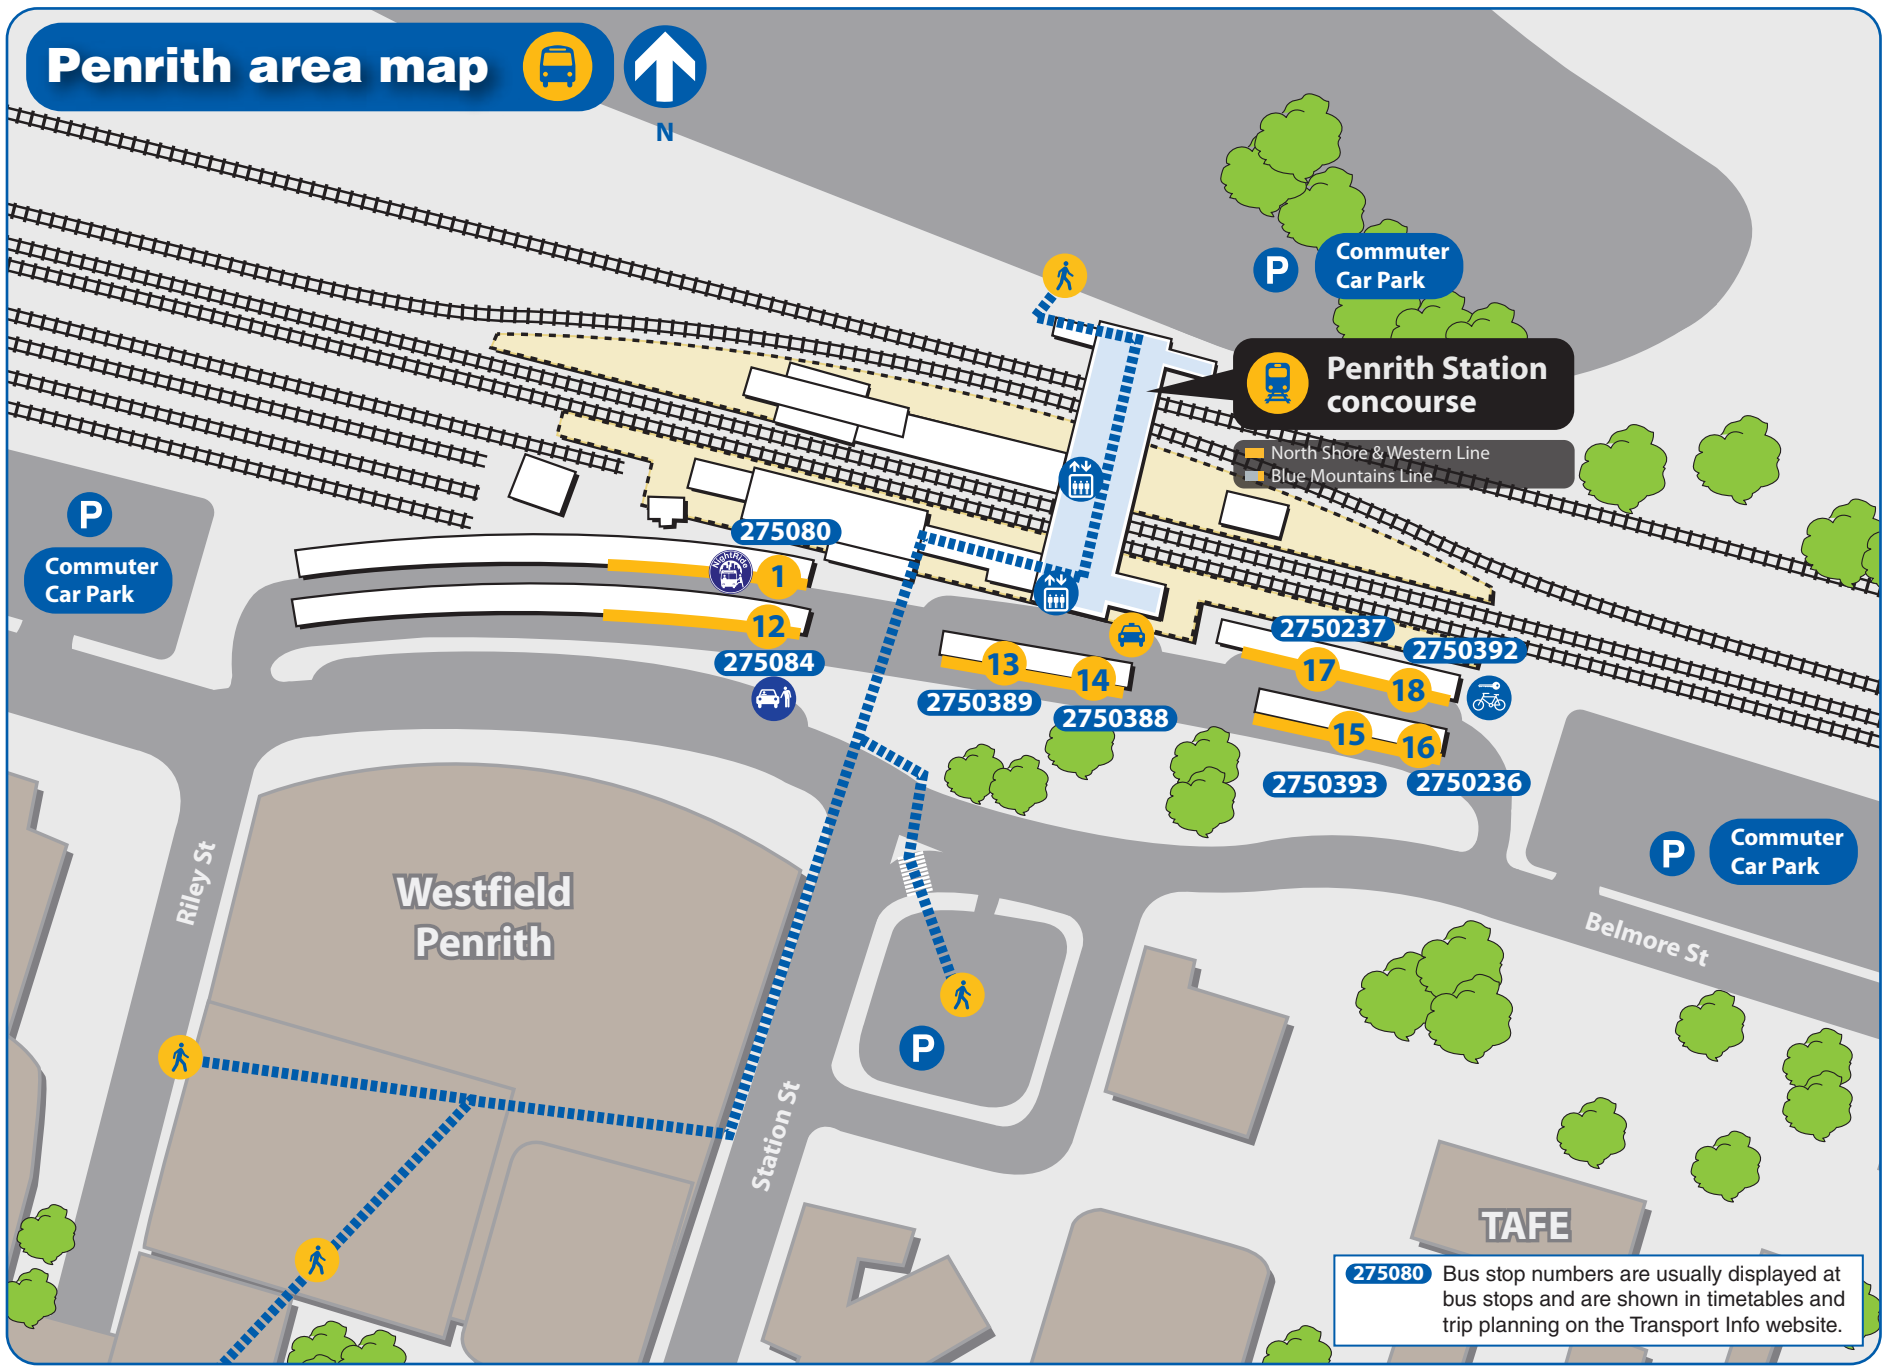

Penrith area map

275080 Bus stop numbers are usually displayed at bus stops and are shown in timetables and trip planning on the Transport Info website.

Legend

- Bus Stand
- Walking Route
- Bike locker
- Taxi rank
- NightRide
- Kiss and ride
- Bus zone
- Lift
- Parking
- **275080** Bus stop number

Bus services at Penrith

Bus departure information

Please use this listing to find your bus number, route destination and bus stand.
Refer to the Interchange Map to find the bus stand location.

Bus Stand & Number*	Route Number	Bus Route Destination	Weekday frequency				Weekend frequency	
			AM Peak	Off Peak	PM Peak	Evening	Saturday	Sunday
1 275080	770	Mt Druitt via Kingswood, St Marys and Colyton	30	30	30	30	60	60
	774	Mt Druitt via UWS, St Marys and Oxley Park	30	30	30	30-60	60	60
	775	Mt Druitt via UWS, St Marys, St Clair and Erskine Park	30	30	30	30-60	60	60
	776	Mt Druitt via UWS, St Marys, West St Clair and St Clair	30	30	30	30-60	60	60
	791	Jamisontown via South Penrith	15	30	15	30-60	30	60
	793	South Penrith	30	60	30	-	60	-
	S13	Mountainview Retirement Village	-	4 trips	-	-	-	-
	N70	Penrith to City via Parramatta	-	-	-	#	#	#
12 275084	780	Mt Druitt via Cambridge Park, Werrington County and Tregear	15	30	15	30-60	60	60
	781	St Marys via Glenmore Park and Claremont Meadows	60	-	60	-	-	-
	782	Werrington via Cambridge Gardens and Werrington Downs	30	60	30	60	60	60
	785	Werrington via Cambridge Park	30	60	30	60	60	60
	789	Luddenham via The Northern Rd	2 trips	-	2 trips	-	-	-
	795	Warragamba via Mulgoa, Wallacia and Silverdale	40-60	4 trips	40-60	-	3 trips	3 trips
	797	Glenmore Park via Mulgoa Rd	30	30	30	60	60	60
	799	Glenmore Park via Mulgoa Rd	30	60	30	-	60	-
13 2750389	688	Emu Heights via Emu Plains	4 trips	7 trips	1 trip	1 trip(a)	6 trips(a)	7 trips
14 2750388	689	Leonay via Emu Plains	5 trips	7 trips	-	1 trip(a)	6 trips(a)	7 trips
15 2750393	690P	Emu Plains/Springwood/Katoomba	Limited	8 trips	Limited	-	4 trips	2 trips
16 2750236	673	Windsor via Cranebrook, Llandilo and Bligh Park	30-60	1 trip	30-60	-	2 trips	-
	677	Richmond via Londonderry	60	2 trips	60	-	2 trips	-
	678	Richmond via Cranebrook and Agnes Banks	30-60	1 trip	30-60	-	2 trips	-
17 2750237	786	Cranebrook via Cambridge Gardens and The Northern Rd	30	30	30	60	30	60
	787	Free Penrith Shuttle - CBD Loop	-	10	-	-	10	10
18 2750392	784	Cranebrook via Castlereagh Rd	30	-	30	-	-	-

Bus Operator Legend

- Blue Mountains Bus Co.
- Westbus
- NightRide
- Free Penrith Shuttle

Notes

- (a) Combined 1688 service
- # Bus operates 12am to 5am daily

275080 Bus stop numbers are usually displayed at bus stops and are shown in timetables and trip planning on the Transport Info website.