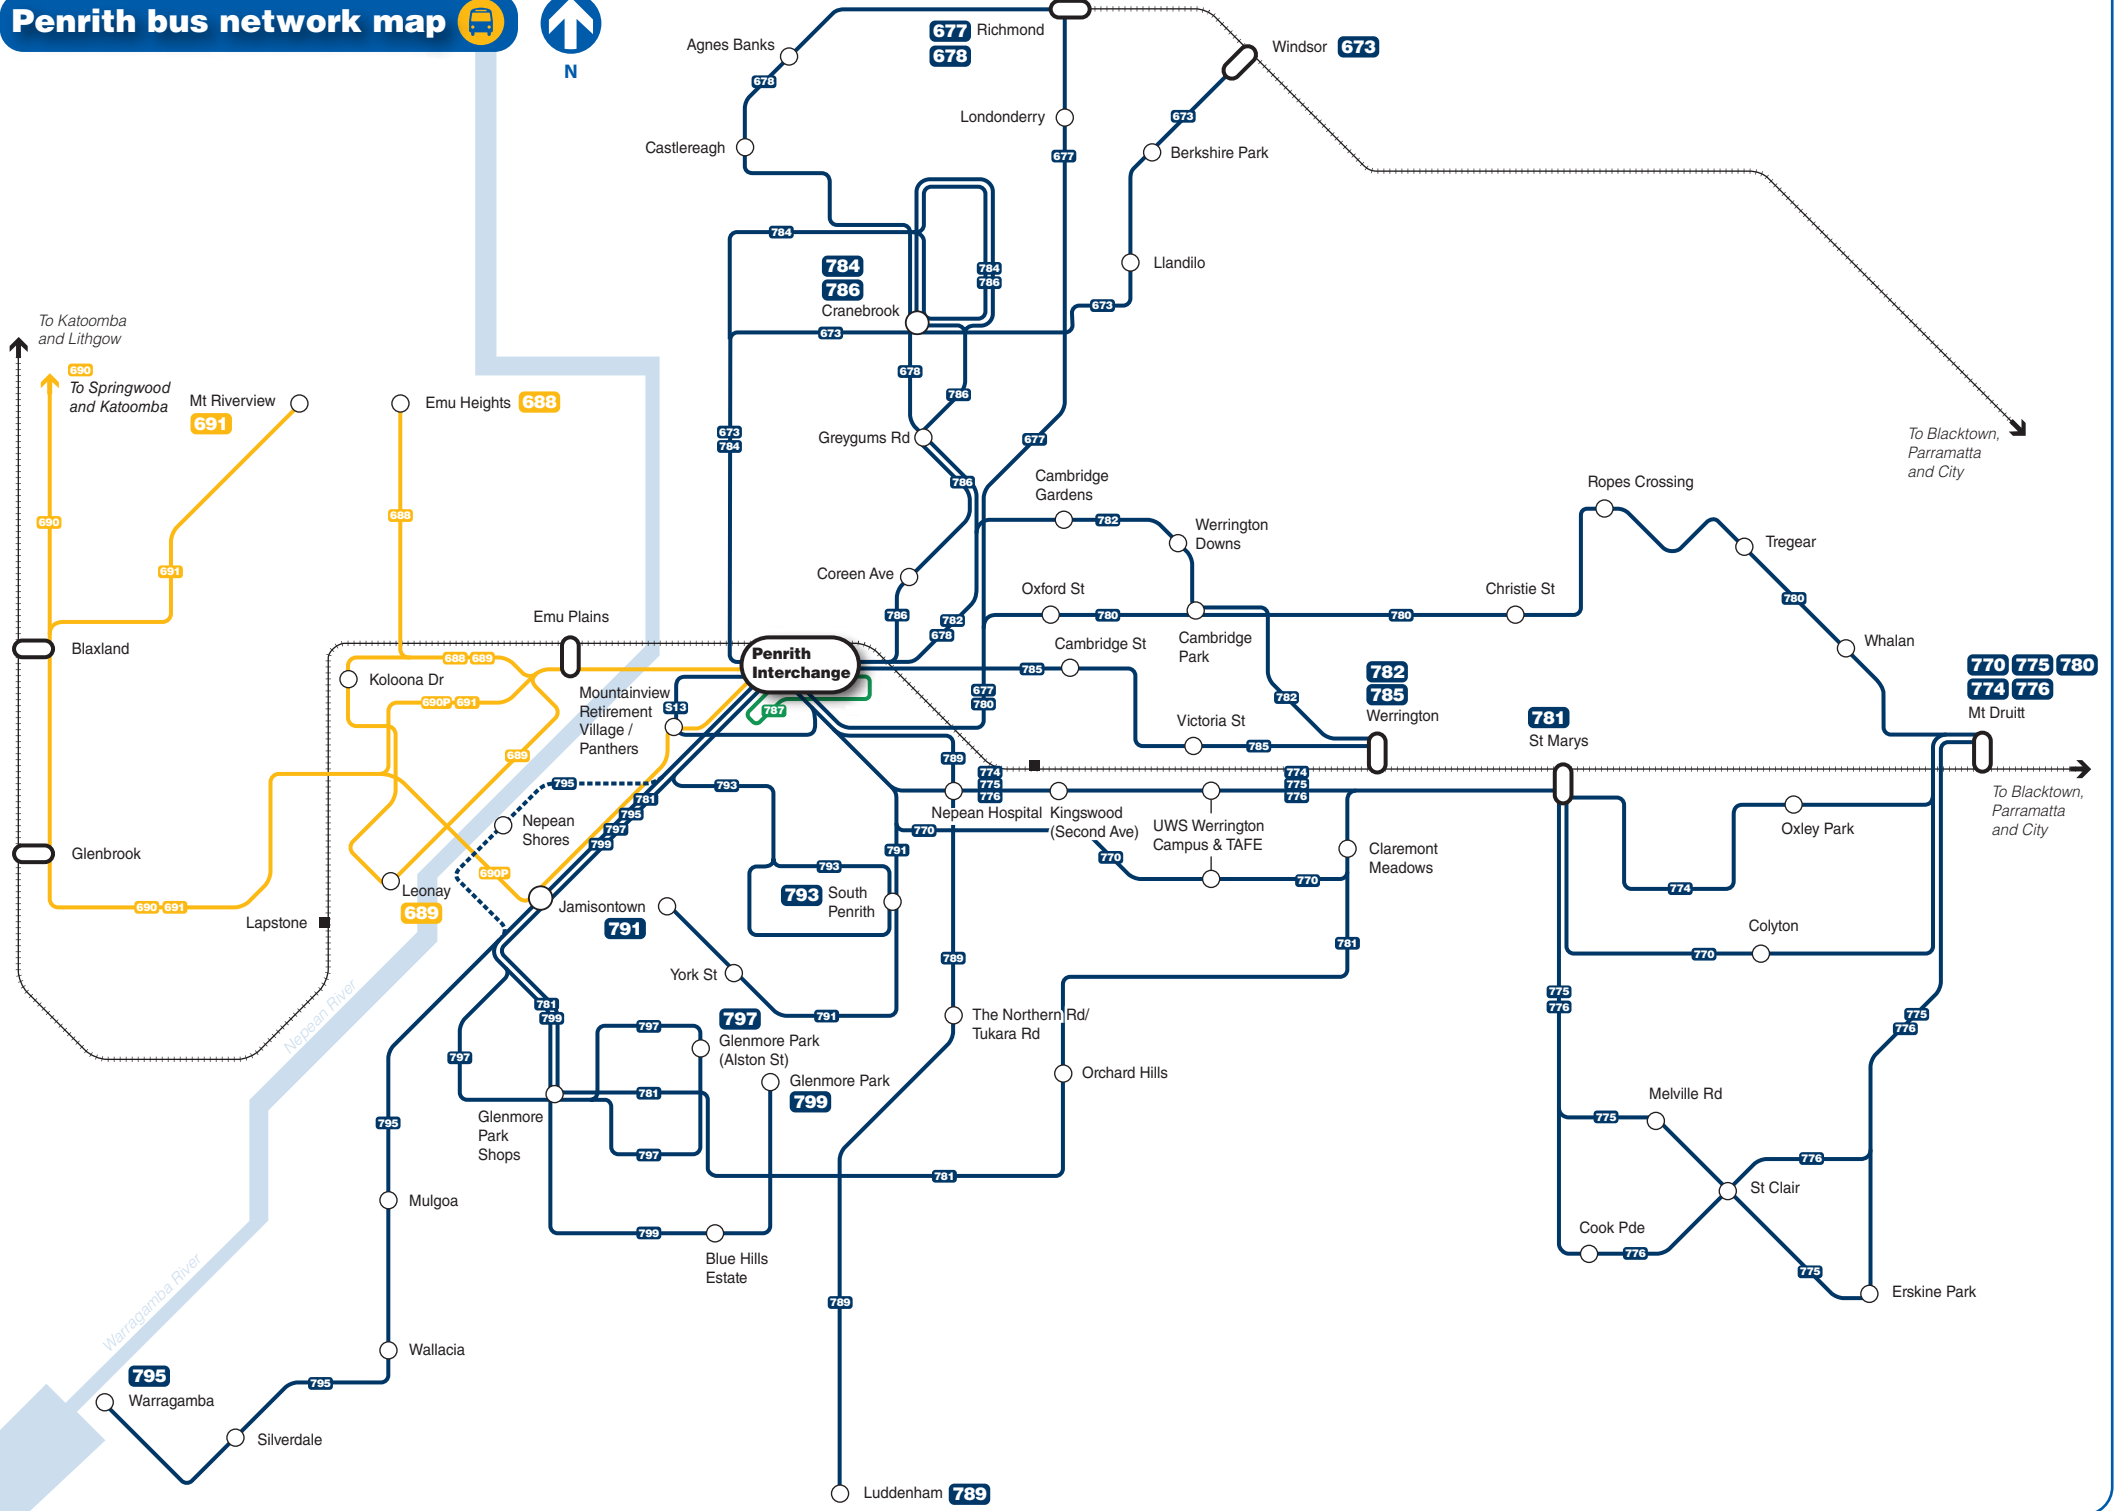

Penrith bus network map

Legend

- Westbus routes
- Blue Mountain Bus Co. routes
- Free Penrith Shuttle
- Rail line
- Railway station
- Bus route/suburb
- Bus/Rail interchange

Penrith area map

275080 Bus stop numbers are usually displayed at bus stops and are shown in timetables and trip planning on the Transport Info website.

Legend

- Bus Stand
- Walking Route
- Bike locker
- Taxi rank
- NightRide
- Kiss and ride
- Bus zone
- Lift
- Parking
- 275080** Bus stop number

Bus services at Penrith

Bus departure information

Please use this listing to find your bus number, route destination and bus stand.
Refer to the Interchange Map to find the bus stand location.

Bus Operator Legend

- Blue Mountains Bus Co.
- Westbus
- NightRide
- Free Penrith Shuttle

Notes

- (a) Combined 1688 service
- # Bus operates 12am to 5am daily

275080 Bus stop numbers are usually displayed at bus stops and are shown in timetables and trip planning on the Transport Info website.