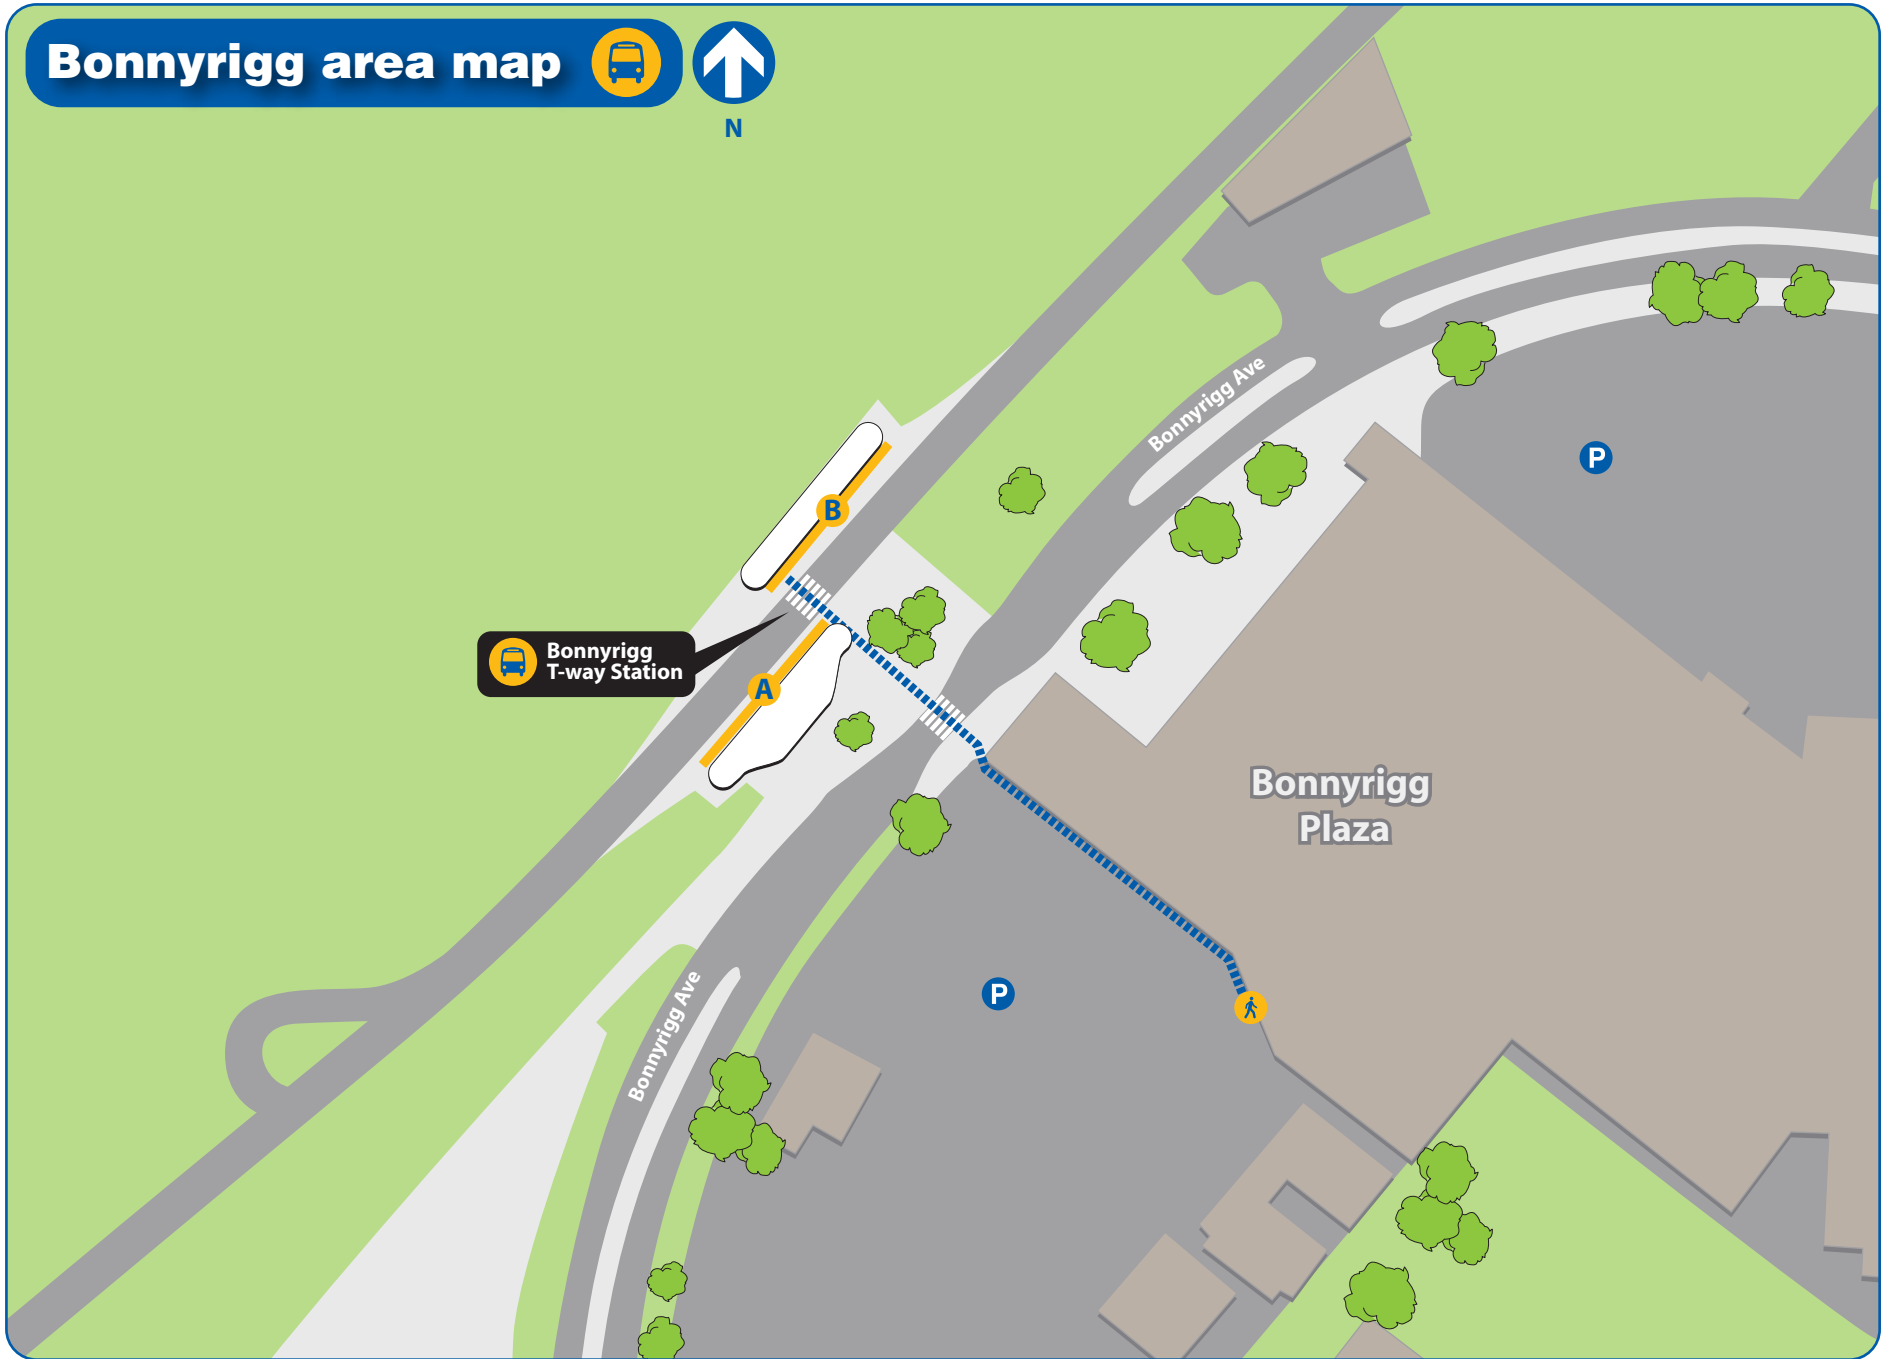

Bonnyrigg bus network map

Legend

- Westbus routes
 - Metrolink routes
 - Combined Westbus & Hopkins routes
 - Combined Metrolink & Busabout routes
 - T-way route
 - Rail line
 - Railway station
 - Bus route/suburb
 - Bus/Rail interchange
- Diagrammatic Map - Not to Scale

Bonnyrigg area map

N

 **Bonnyrigg T-way Station**

Legend

-  Bus stand
-  Walking route
-  Parking
-  Bus zone

Bus services at Bonnyrigg

Bus departure information

Please use this listing to find your bus number, route destination and bus stand.
Refer to the Interchange Map to find the bus stand location.