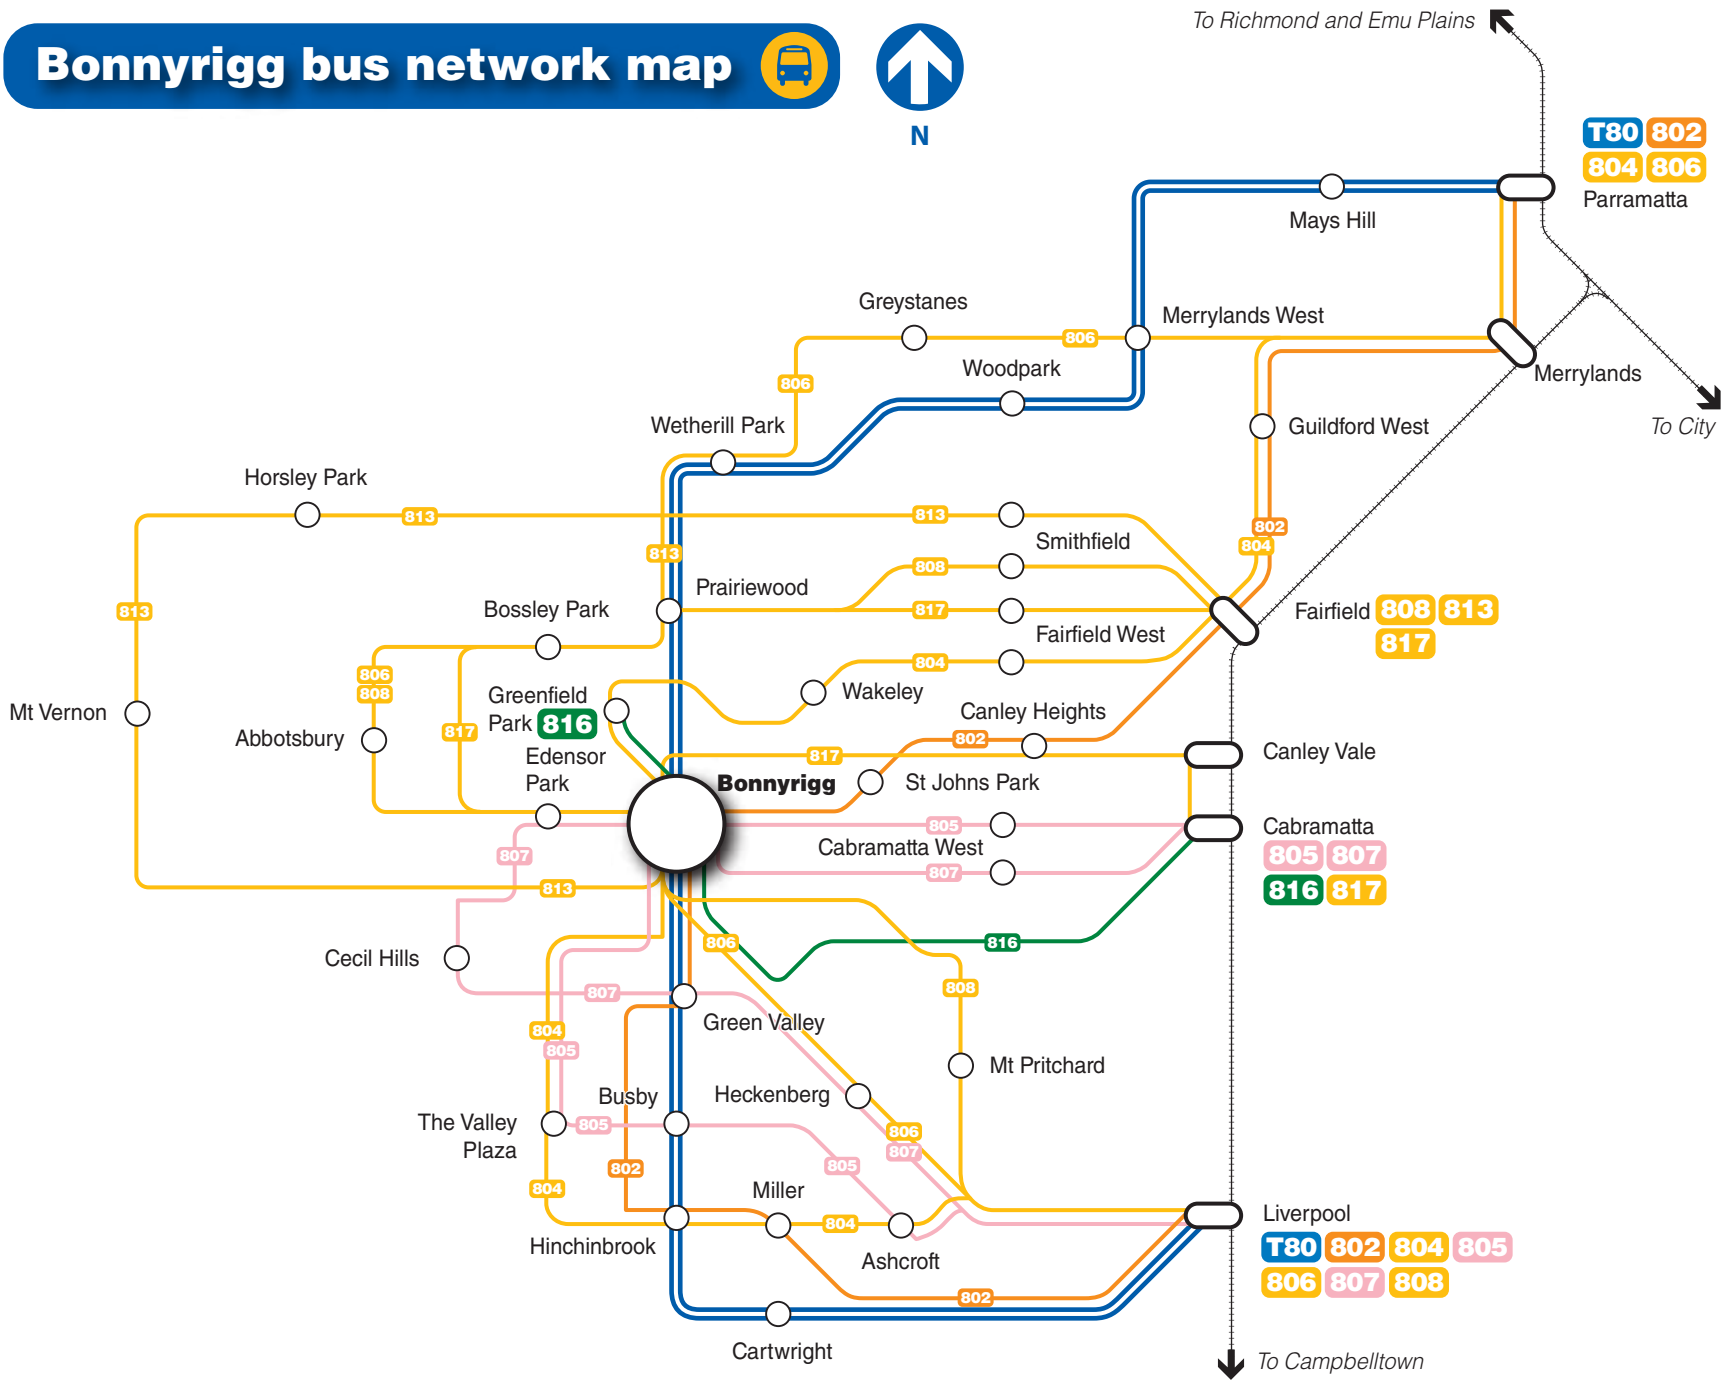

Bonnyrigg bus network map

Legend

- Westbus routes
 - Metrolink routes
 - Combined Westbus & Hopkins routes
 - Combined Metrolink & Busabout routes
 - T-way route
 - Rail line
 - Railway station
 - Bus route/suburb
 - Bus/Rail interchange
- Diagrammatic Map - Not to Scale

Bonnyrigg area map

N

 **Bonnyrigg T-way Station**

Legend

-  Bus stand
-  Walking route
-  Parking
-  Bus zone

Bus services at Bonnyrigg

Bus departure information

Please use this listing to find your bus number, route destination and bus stand.
Refer to the Interchange Map to find the bus stand location.

Bus Operator Legend

	Westbus
	Westbus/Hopkinsons
	Metro-Link/Busabout
	Metro-Link
	T-way