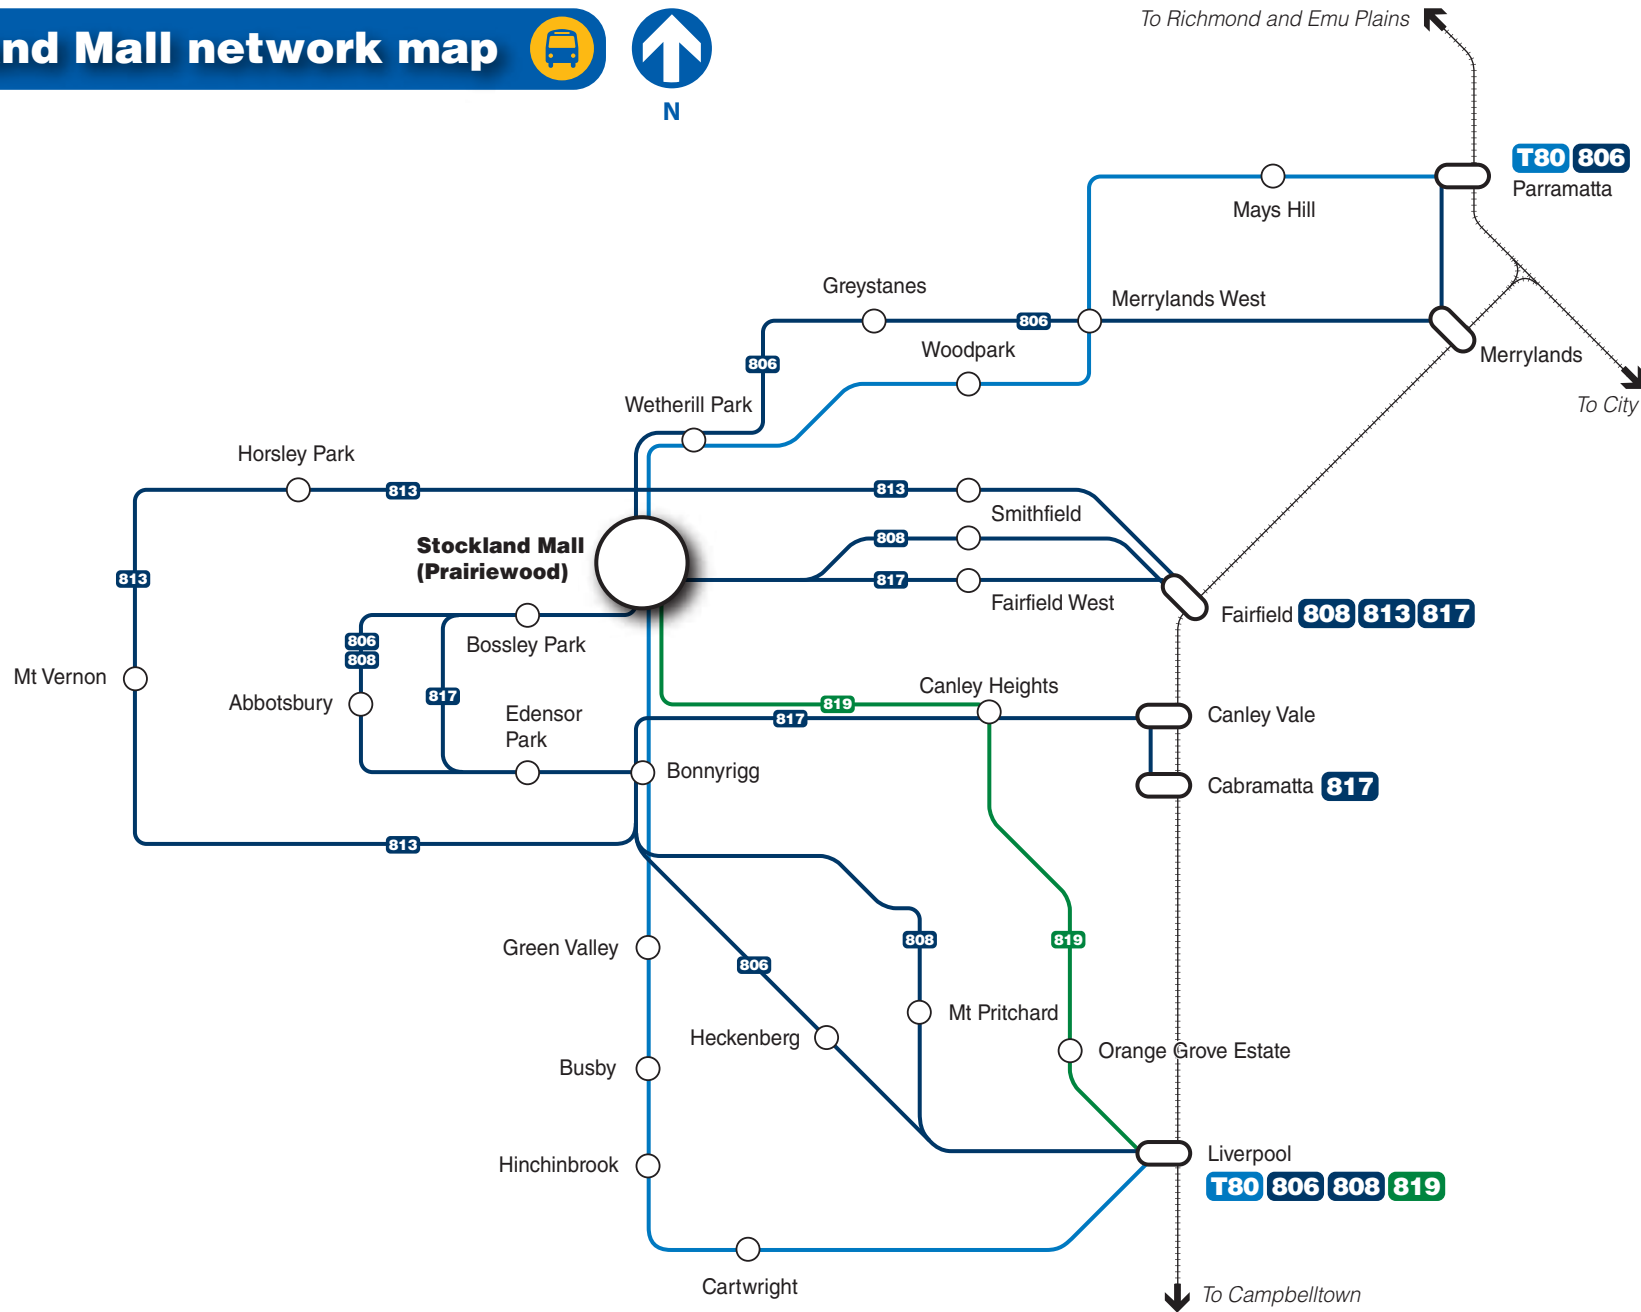

Stockland Mall network map

Legend

- Westbus routes
- Metro-Link routes
- T-way routes
- Rail line
- Railway station
- Bus route/suburb
- Bus/Rail interchange

Diagrammatic Map - Not to Scale

Stockland Mall area map

 **Prairiewood T-way Station**

Legend

-  Bus stand
-  Stairs
-  Walking route
-  Parking
-  Lift
-  Bus zone

Bus services at Stockland Mall

Bus departure information

Please use this listing to find your bus number, route destination and bus stand.
Refer to the Interchange Map to find the bus stand location.

Bus Stand	Route Number	Bus Route Destination	Weekday frequency			Weekend frequency	
			AM Peak	Off Peak	PM Peak	Saturday	Sunday
A	T80	Parramatta via T-way and Merrylands West	2-8	15	5-10	20	20
B	T80	Liverpool via T-way, Bonnyrigg, Busby and Cartwright	10-12	15	5-10	20	20
B	806	Parramatta via Greystanes and Merrylands	30	30	30	30	60
A	806	Liverpool via Bossley Park, Abbotsbury, Edensor Park and Bonnyrigg	30	30	30	30	60
B	808	Fairfield via Brenan St	30	30	30	30	60
A	808	Liverpool via Bossley Park, Abbotsbury, Bonnyrigg and Mt Pritchard	20-30	30(b)	30	60	60
A	813	Bonnyrigg via Horsley Park and Mt Vernon	1 trip	-	1 trip	-	-
B	813	Fairfield via The Horsley Dr and Smithfield	-	60	30	30	60
B	817	Fairfield via Polding St	10-20	30	30	30	60
A	817	Cabramatta via Bossley Park, Edensor Park, Bonnyrigg and Canley Vale Rd	30	30	30	30	60
B	819	Liverpool via Canley Vale Rd, Cumberland Hwy and Orange Grove	30	-	30	-	-

Bus Operator Legend

	Westbus
	Metrolink
	T-way

Notes

(b) 30 to Bonnyrigg, 60 to Liverpool.