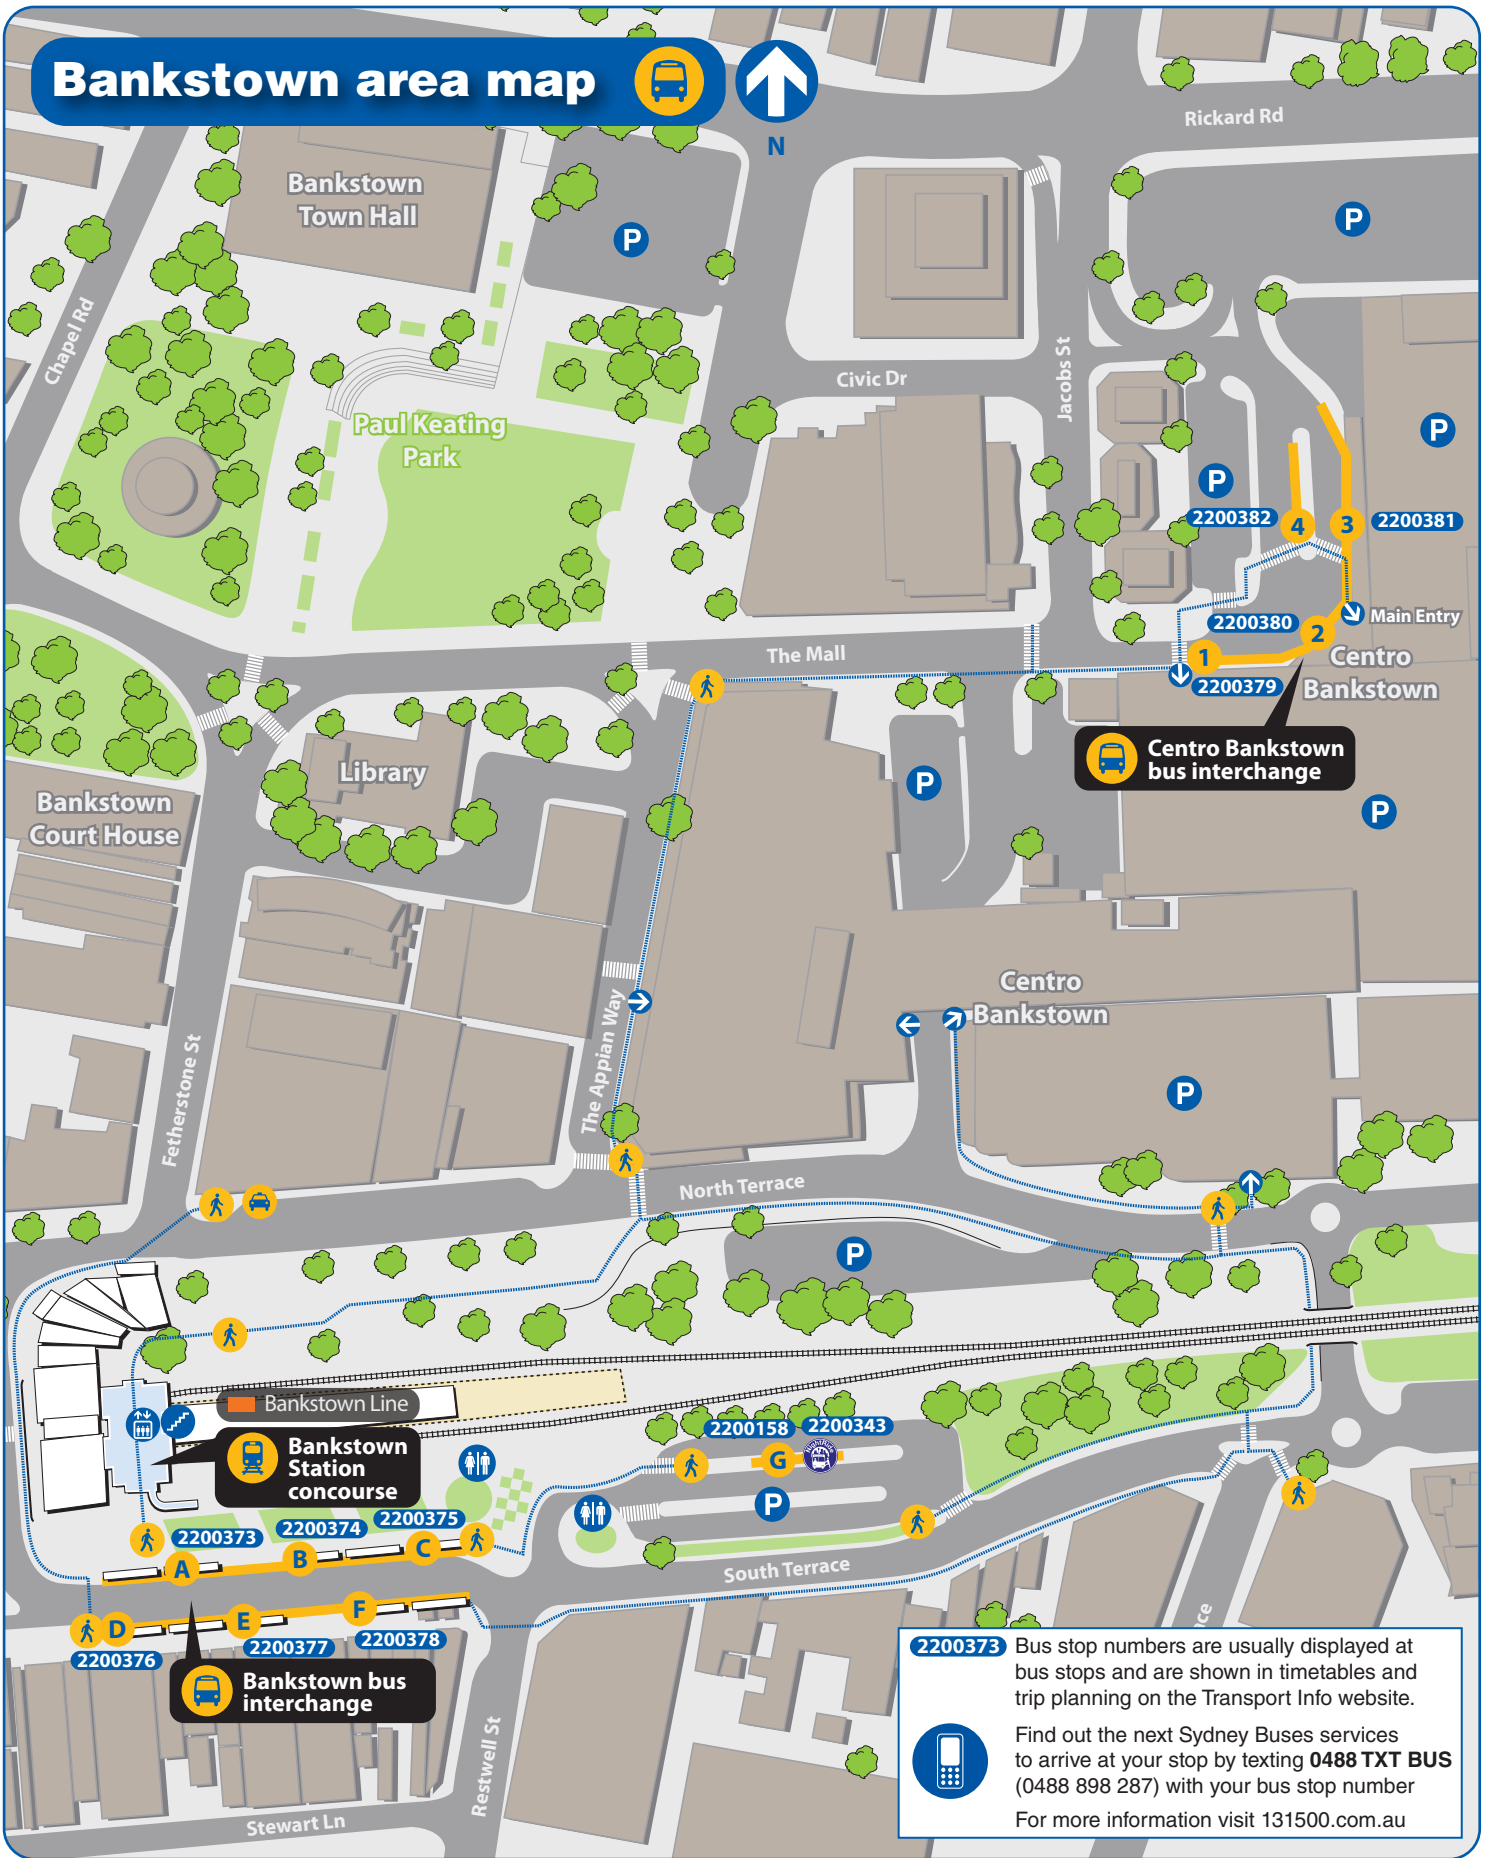

Bankstown area map

2200373 Bus stop numbers are usually displayed at bus stops and are shown in timetables and trip planning on the Transport Info website.

Find out the next Sydney Buses services to arrive at your stop by texting **0488 TXT BUS** (0488 898 287) with your bus stop number

For more information visit 131500.com.au

Legend

- Bus stop
- NightRide
- Toilets
- Parking
- Walking Route
- **2200373** Bus stop number
- **A 1** Bus stands
- Taxi Rank
- Bus Zone
- Lift
- Stairs
- Entrance