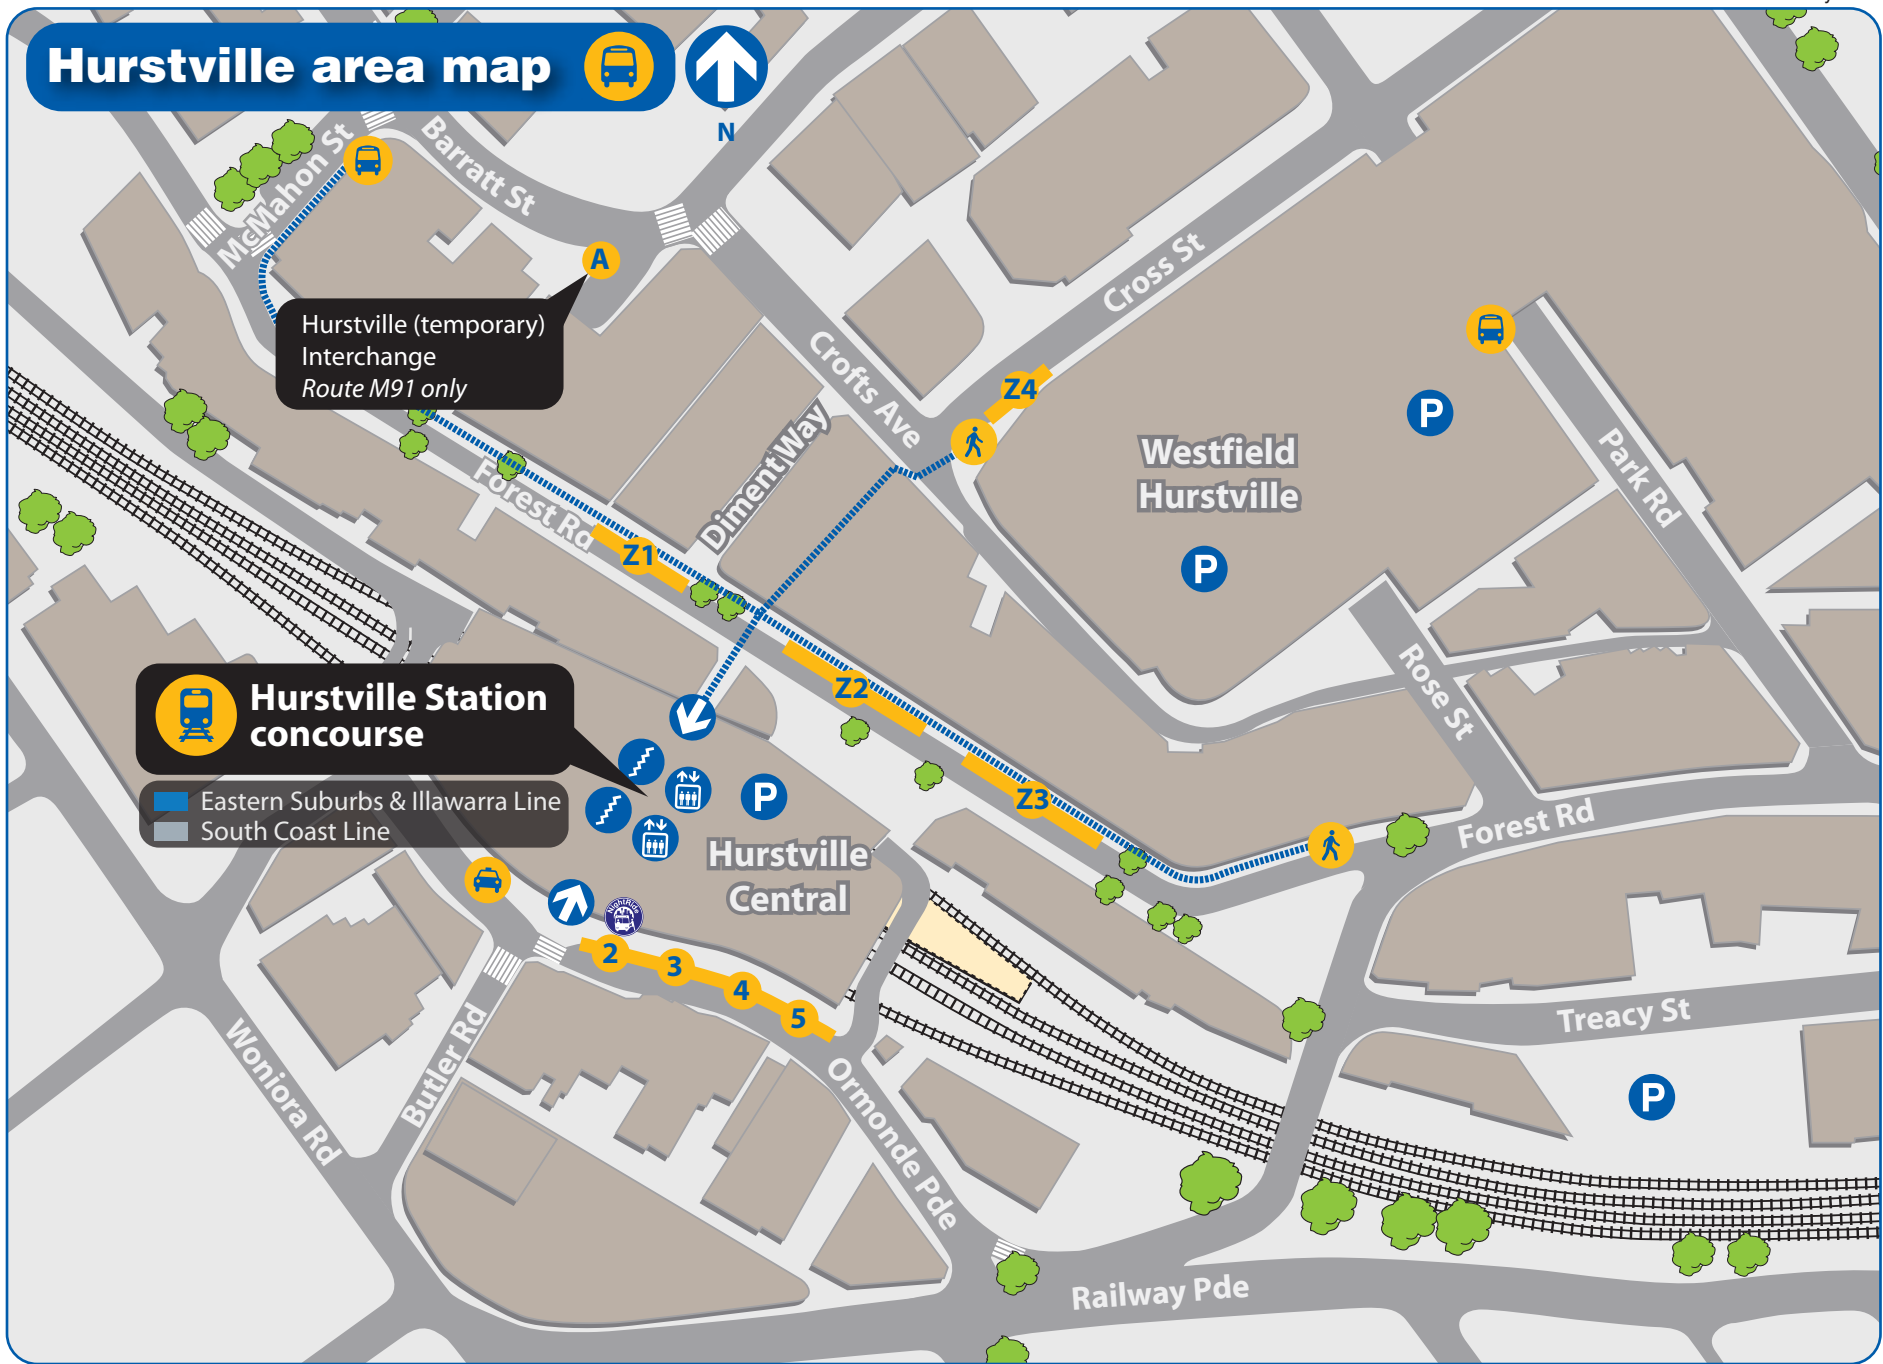

## Legend

- Punchbowll Bus Co routes
- Sydney Buses routes
- Veolia Transport routes
- - - - Rail line
- Railway station
- Bus route/suburb
- Bus/Rail interchange

Diagrammatic Map - Not to Scale

**Legend**