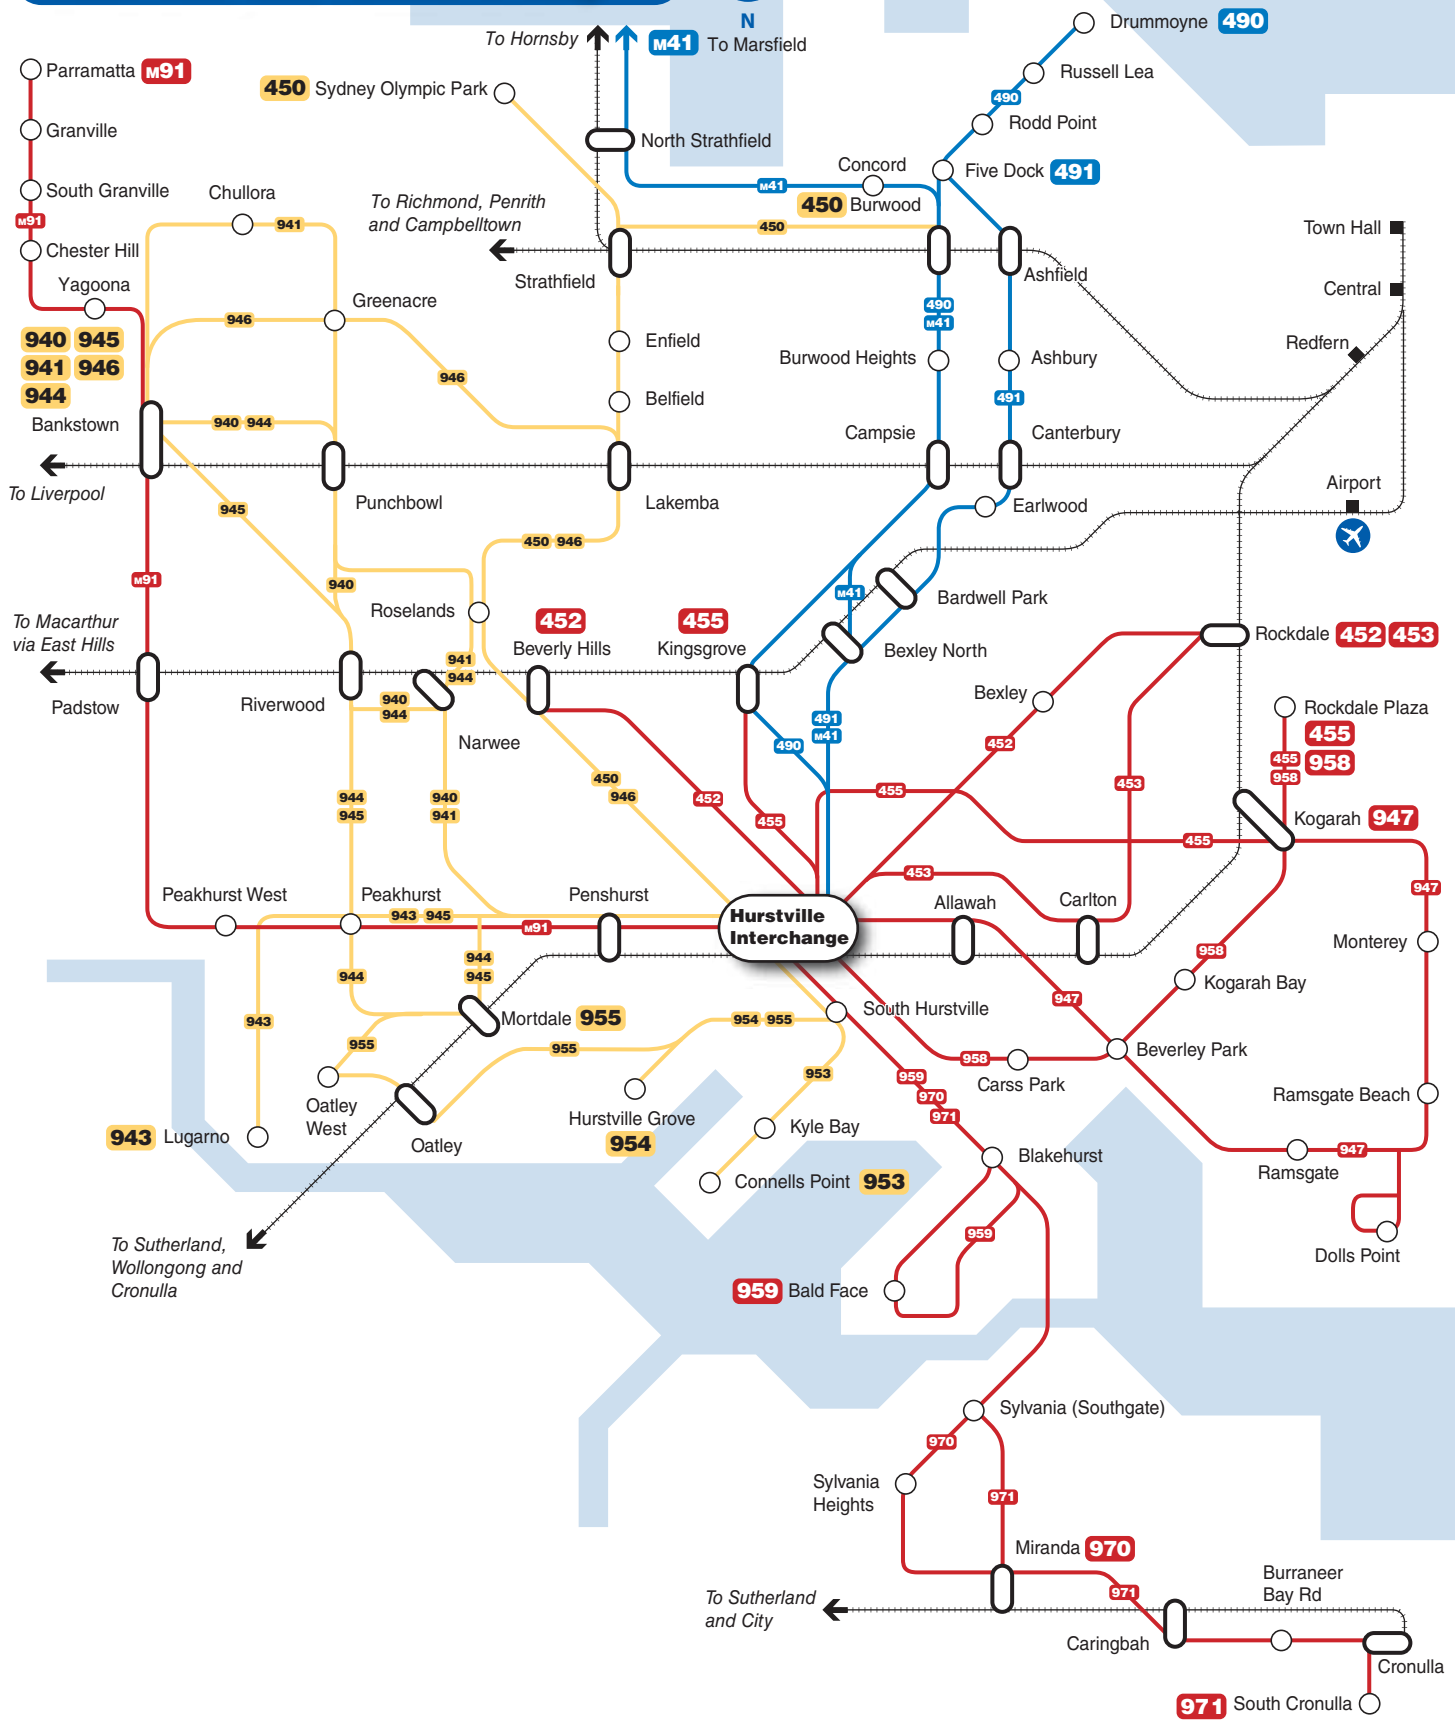

## Legend

- Punchbowll Bus Co routes
- Sydney Buses routes
- Veolia Transport routes
- - - - Rail line
- Railway station
- Bus route/suburb
- Bus/Rail interchange

Diagrammatic Map - Not to Scale

**Legend**