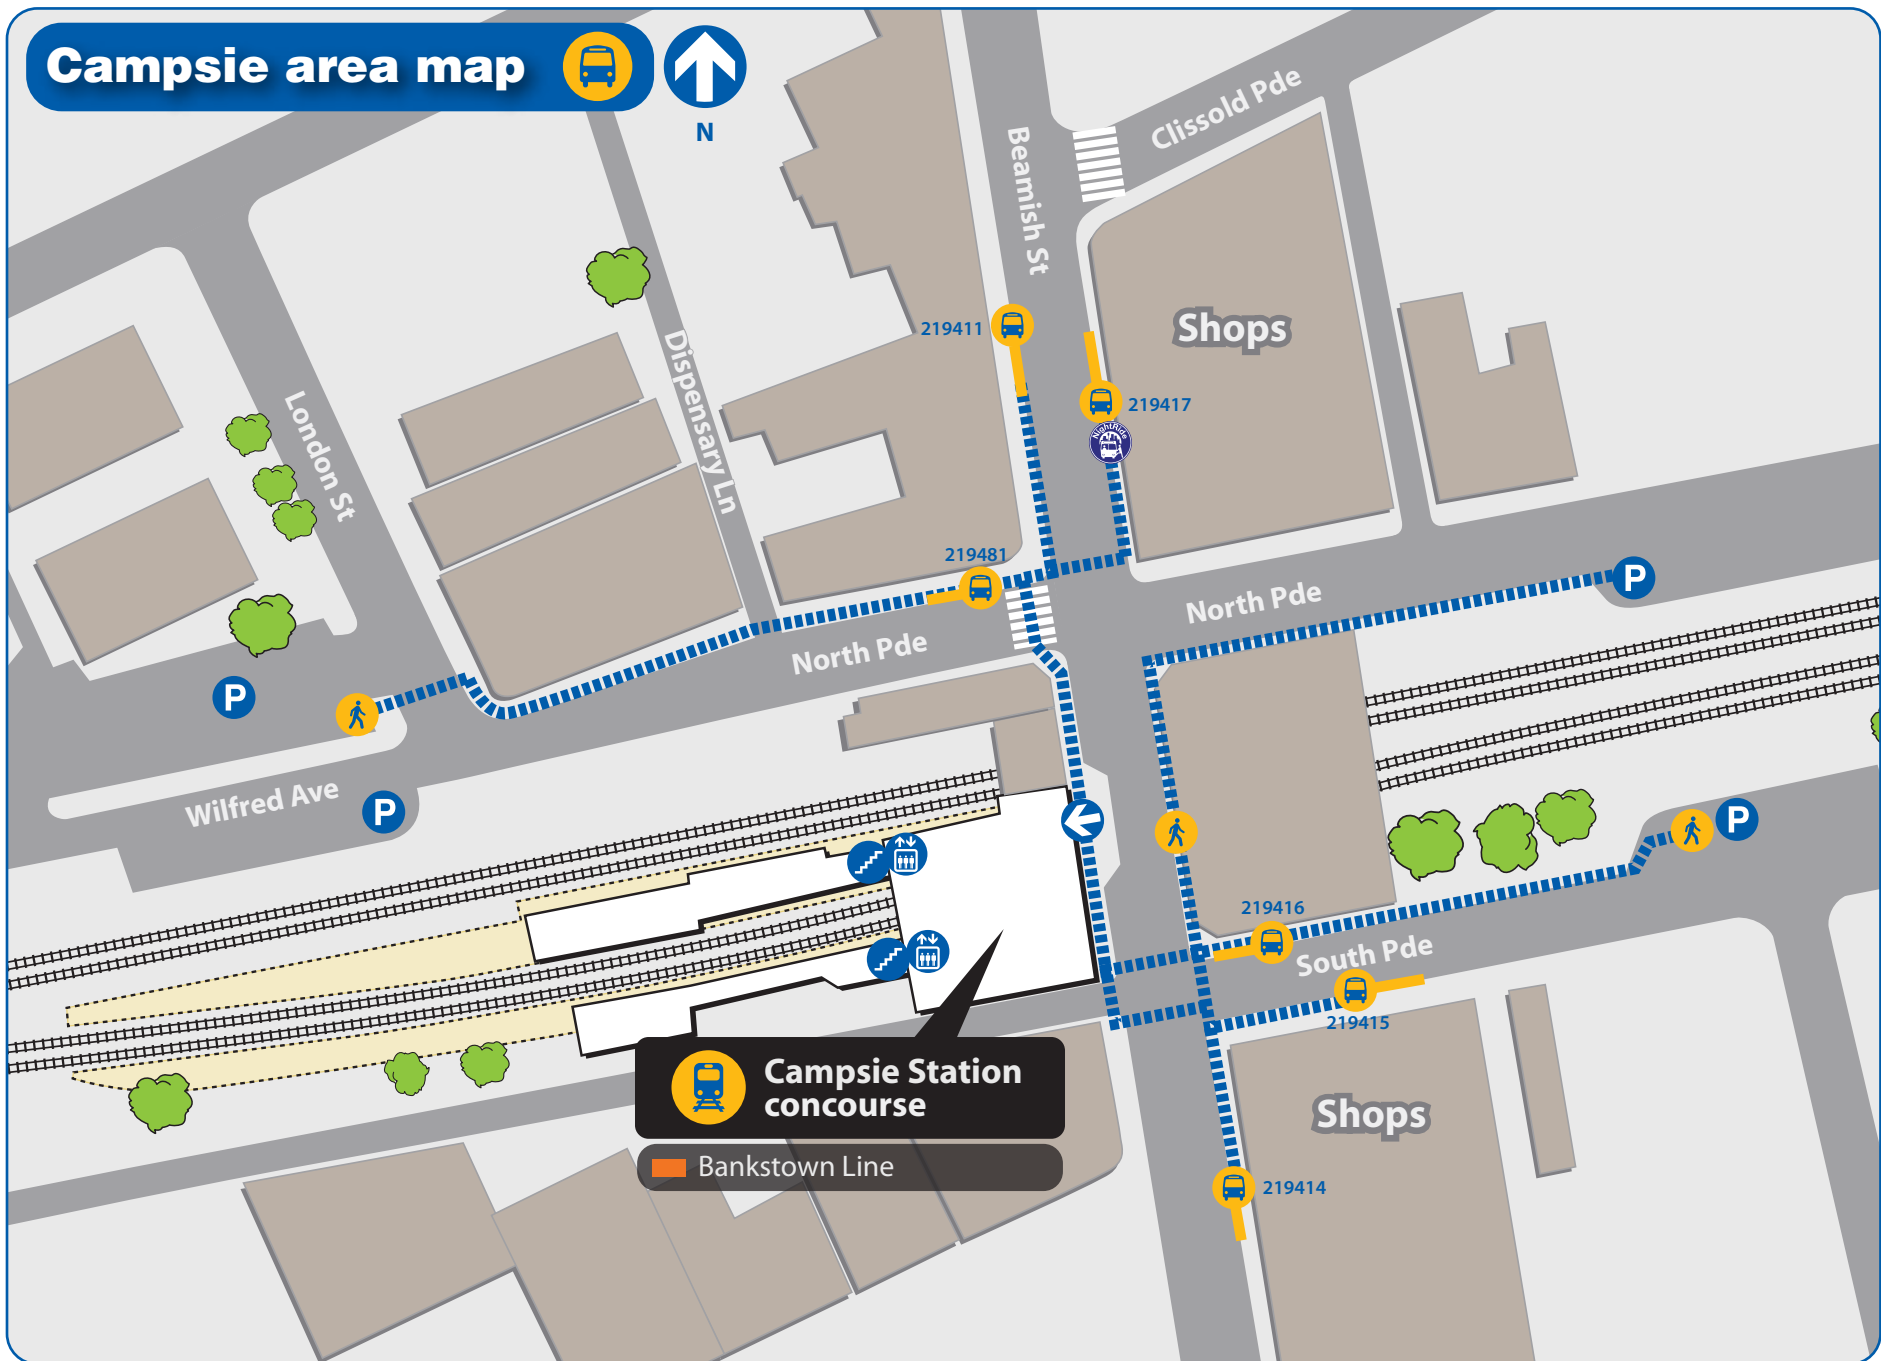

## Legend

- Sydney Buses routes
- Punchbowl Bus Co routes
- Rail line
- Railway station
- Bus route/suburb
- Bus/Rail interchange

Diagrammatic Map - Not to Scale

**Legend**

-  Bus stop
-  Station entrance
-  Stairs
-  Walking route
-  Parking
-  NightRide
-  Lift
-  Bus zone