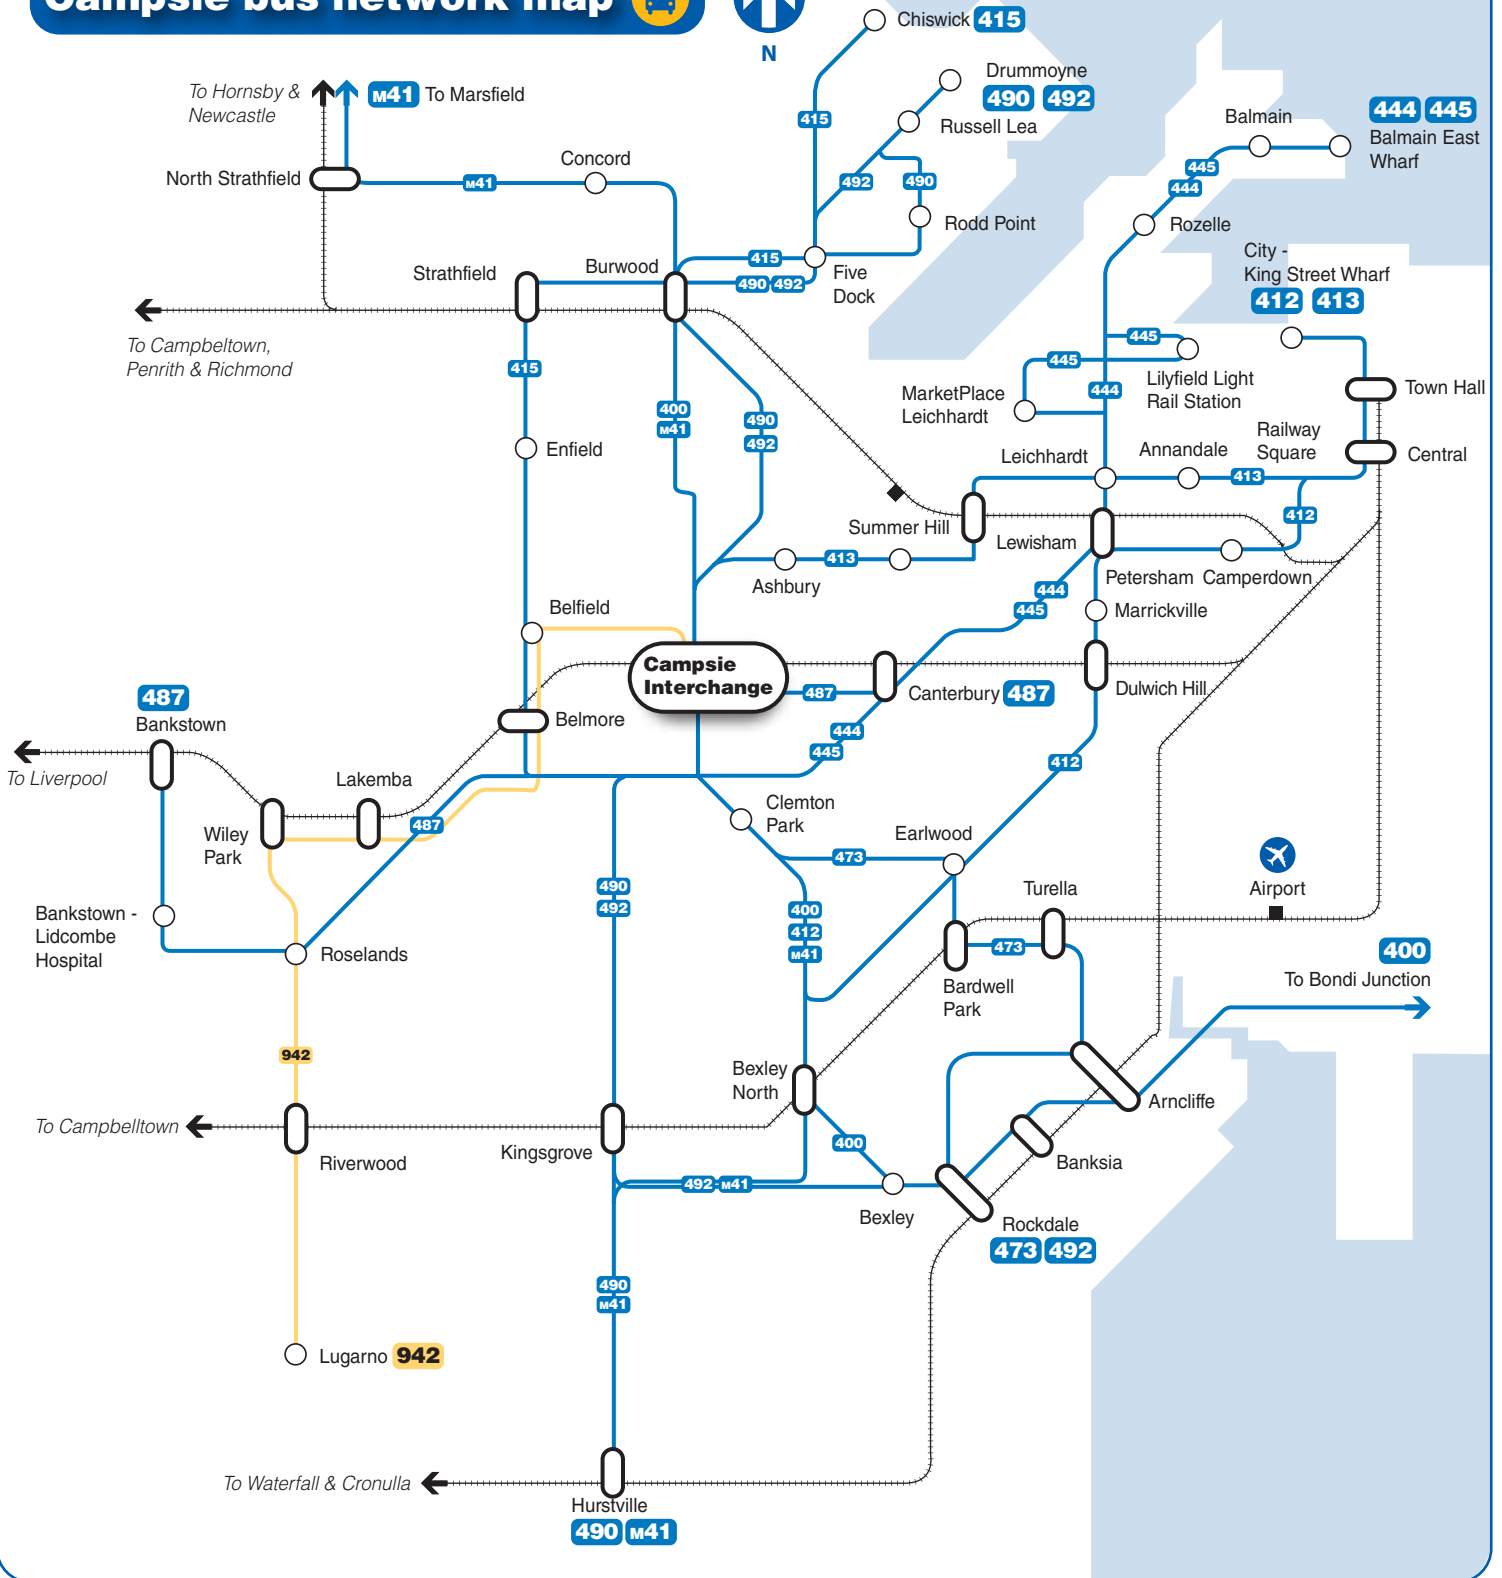

## Legend

- Sydney Buses routes
- Punchbowl Bus Co routes
- Rail line
- Railway station
- Bus route/suburb
- Bus/Rail interchange

Diagrammatic Map - Not to Scale

**Legend**

-  Bus stop
-  Station entrance
-  Stairs
-  Walking route
-  Parking
-  NightRide
-  Lift
-  Bus zone

### Bus Operator Legend

- Sydney Buses
- Punchbowl Bus Co
- NightRide