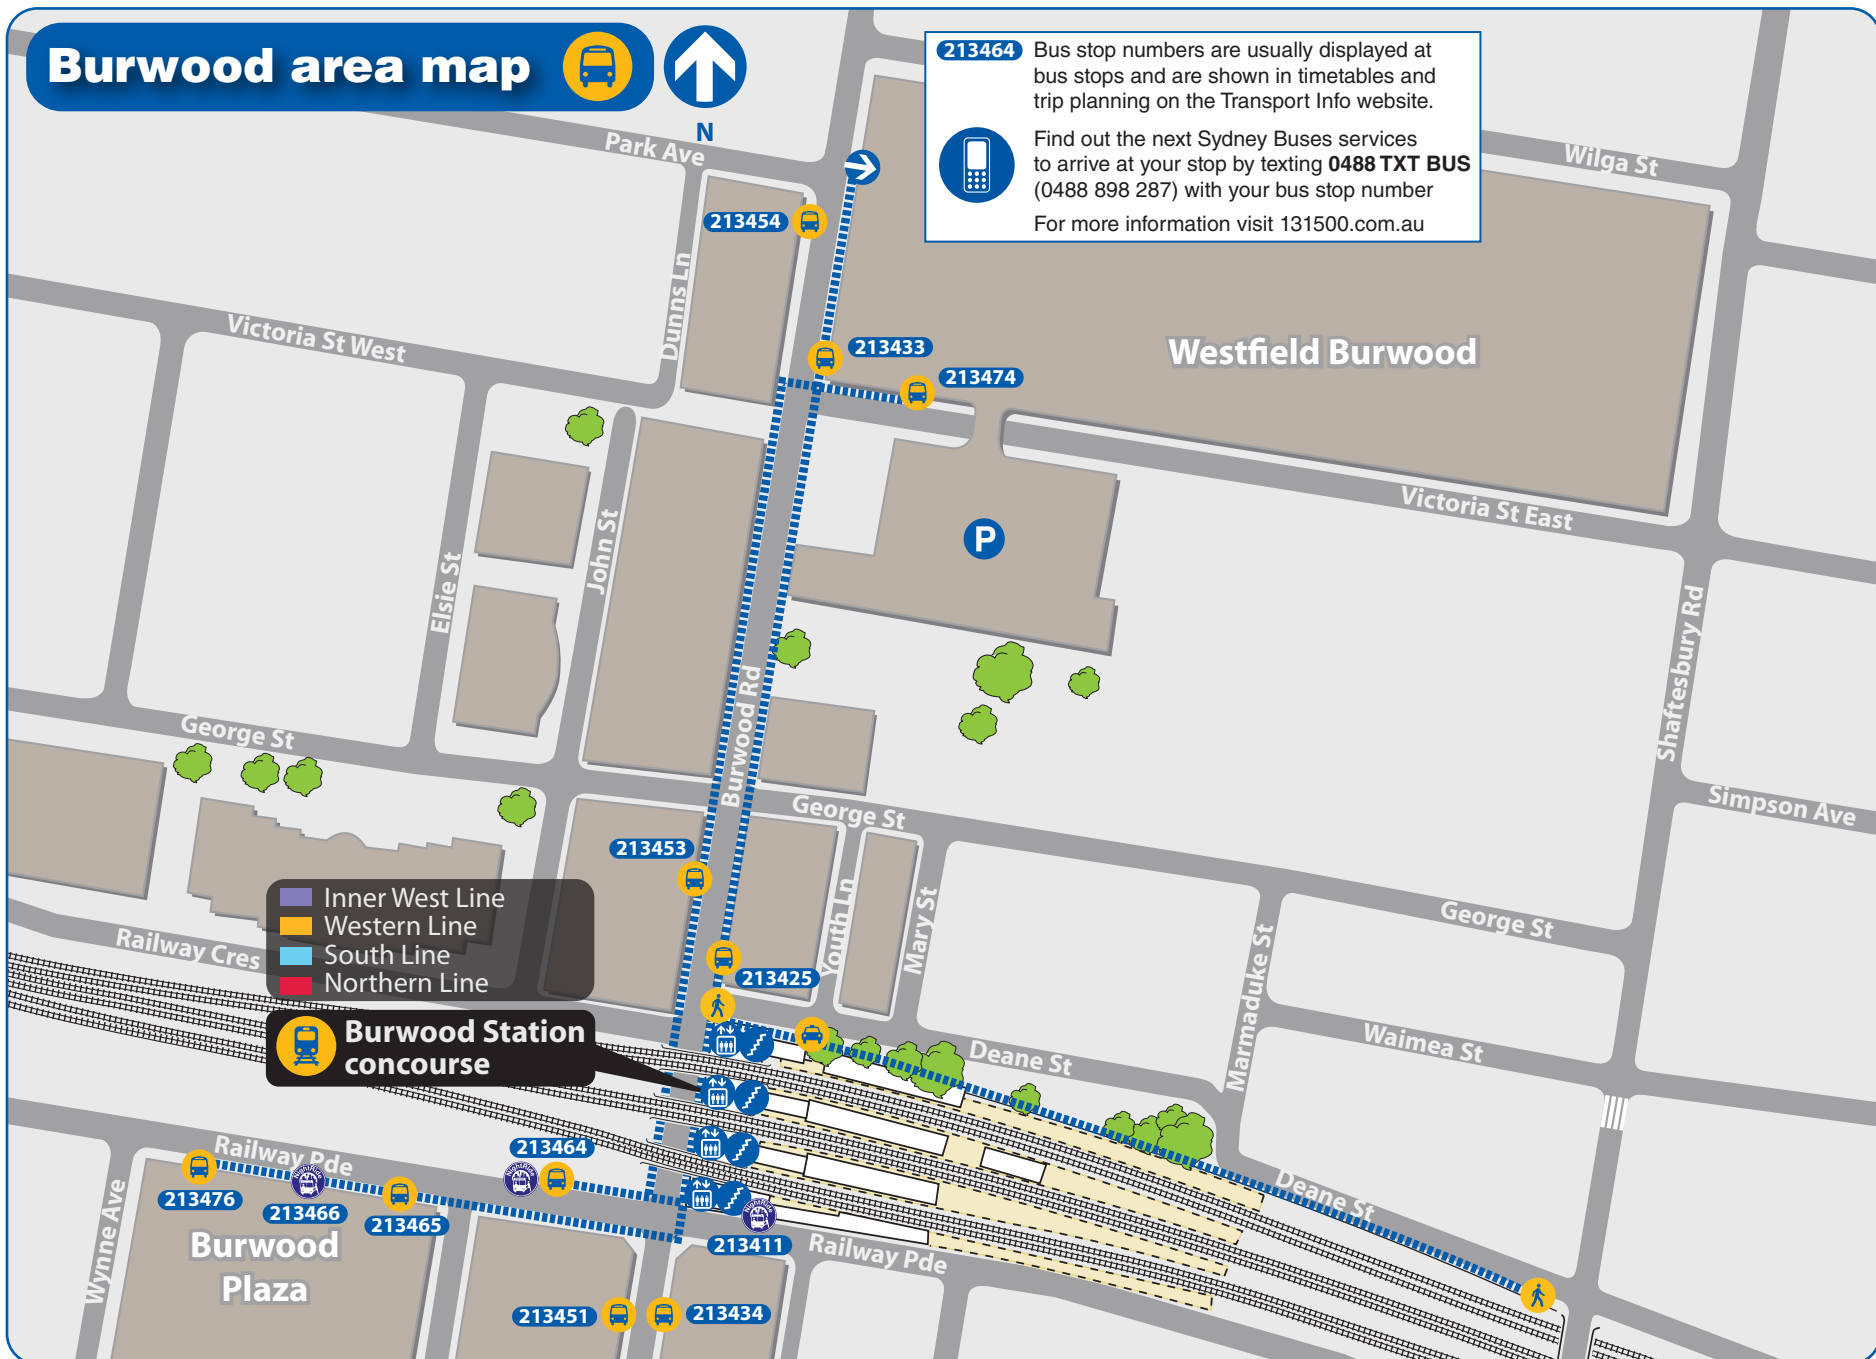

For more information visit [131500.com.au](http://131500.com.au)

Inner West Line  
 Western Line  
 South Line  
 Northern Line

**Burwood Station concourse**

## Legend

- Walking route
- Lift
- Bus stop
- Entry
- 213464** Bus stop number
- Taxi rank
- Stairs
- Parking
- NightRide

### Bus Operator Legend

- Sydney Buses
- Veolia Transport
- Punchbowl Bus Co

**213464** Bus stop numbers are usually displayed at bus stops and are shown in timetables and trip planning on the Transport Info website.