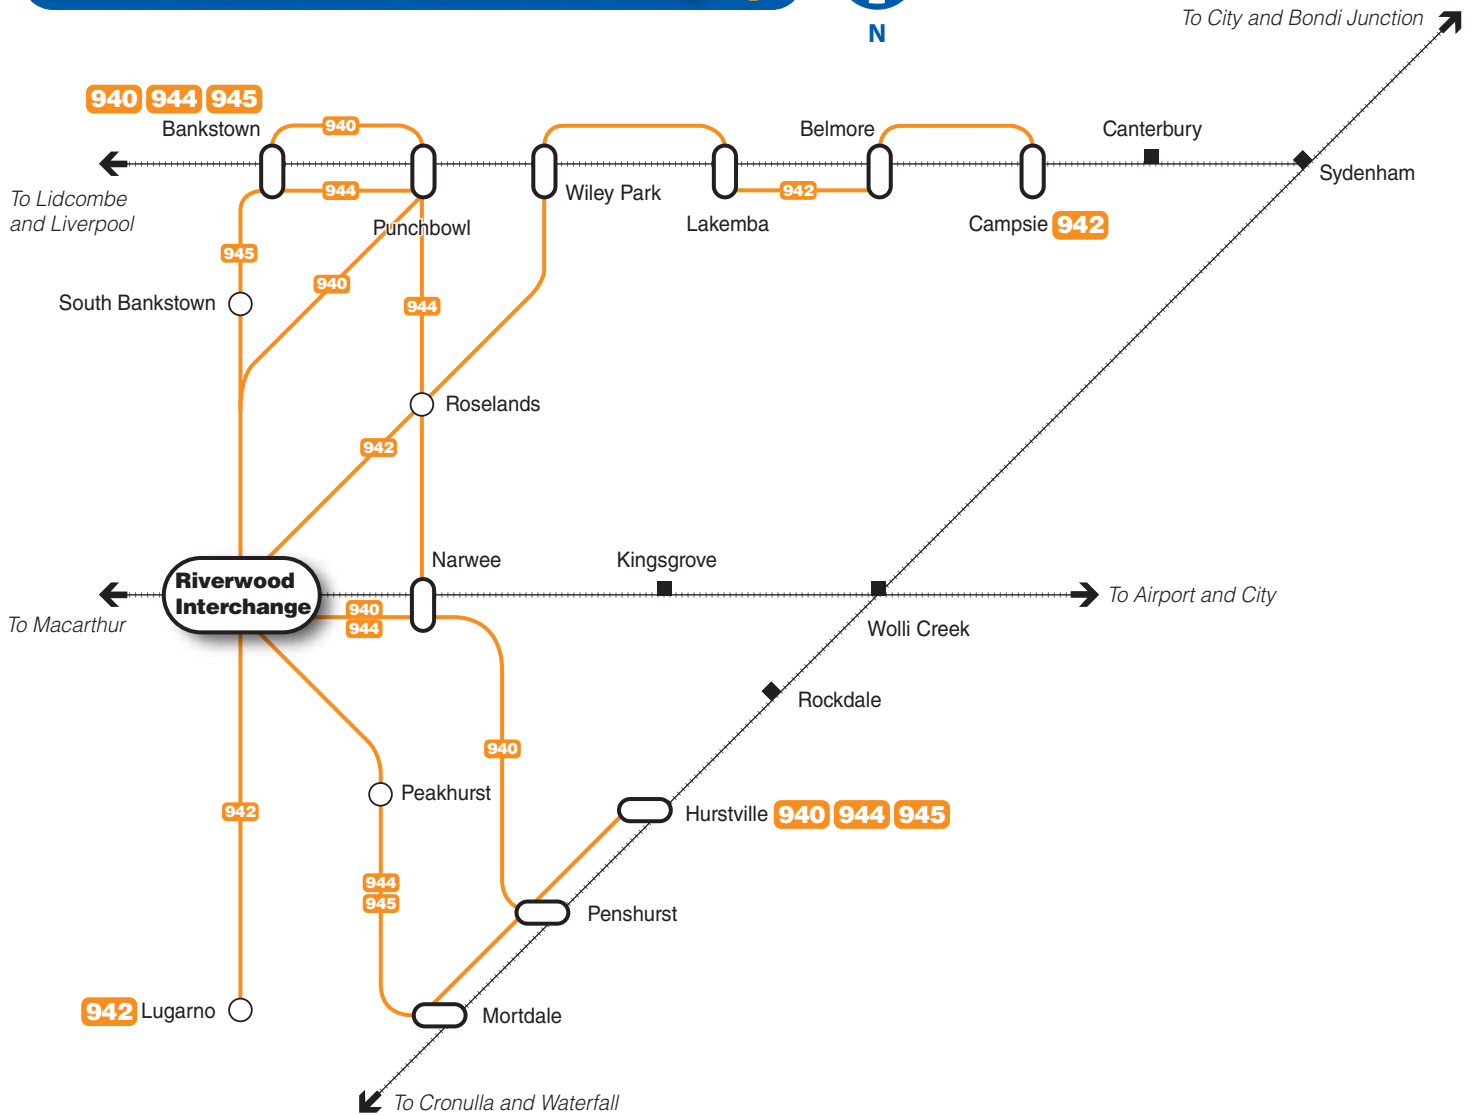

Riverwood bus network map

N

Legend

— Punchbowl Bus Co routes

----- Rail line

Diagrammatic Map - Not to Scale

■ Railway station

○ Bus route/suburb

◻ Bus/Rail interchange

131500.com.au
Transport Info
Information for people on the move

Riverwood area map

N

Riverwood Station Concourse

Airport & East Hills Line

Legend

- Bus stop
- Station entrance
- Stairs
- Walking route
- Taxi rank
- Parking
- NightRide
- Lift
- Bus zone

Bus services at Riverwood

Bus departure information

Please use this listing to find your bus number, route destination and bus stand.
Refer to the Interchange Map to find the bus stand location.

Bus Stand	Route Number	Bus Route Destination
Thurlow St (2210108)	940	Bankstown via Punchbowl
Thurlow St (2210108)	944	Bankstown via Narwee, Roselands & Punchbowl
Thurlow St (2210108)	945	Bankstown via South Bankstown
Thurlow St (2210109)	940	Hurstville via Narwee & Penshurst
Thurlow St (2210109)	944	Hurstville via Peakhurst, Mortdale & Penshurst
Thurlow St (2210109)	945	Hurstville via Peakhurst, Mortdale & Penshurst
Belmore Rd (2210262)	942	Campsie via Roselands, Lakemba & Belmore
Belmore Rd (2210262)	N20	Rockdale via Narwee, Kingsgrove & Bexley
Belmore Rd (221047)	942	Lugarno via Forest Road

Bus Operator Legend

- Punchbowl Bus Co
- NightRide