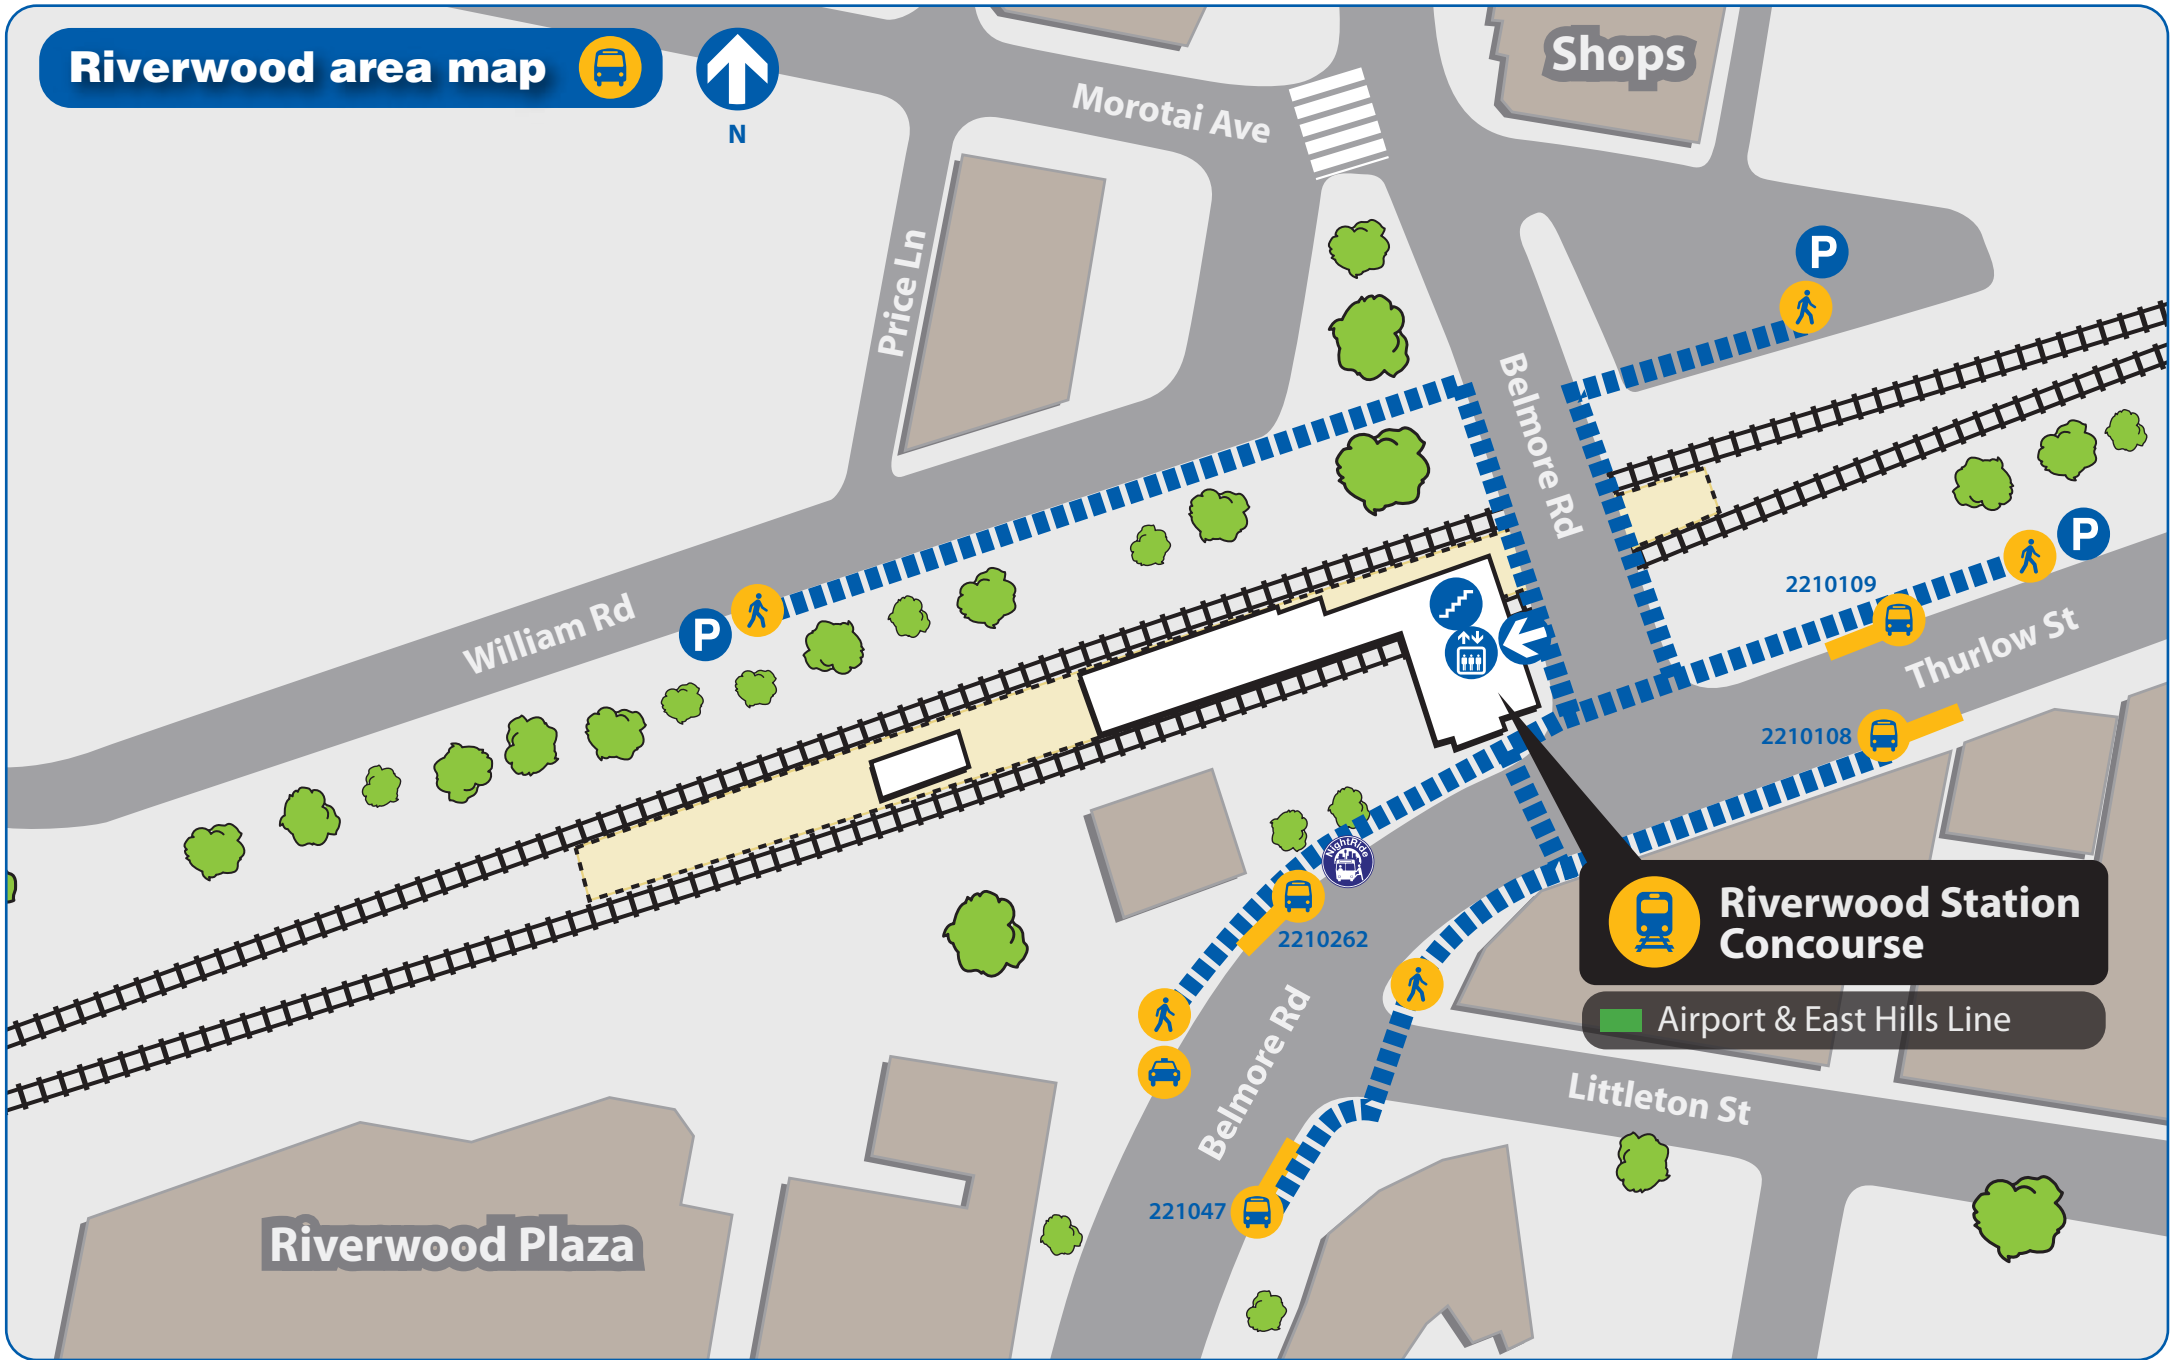

Riverwood bus network map

N

Legend

— Punchbowl Bus Co routes

----- Rail line

Diagrammatic Map - Not to Scale

■ Railway station

○ Bus route/suburb

◻ Bus/Rail interchange

131500.com.au
Transport Info
Information for people on the move

Riverwood area map

N

Riverwood Station Concourse

Airport & East Hills Line

Legend

- Bus stop
- Station entrance
- Stairs
- Walking route
- Taxi rank
- Parking
- NightRide
- Lift
- Bus zone

Bus services at Riverwood

Bus departure information

Please use this listing to find your bus number, route destination and bus stand.
Refer to the Interchange Map to find the bus stand location.

Bus Stand	Route Number	Bus Route Destination
Thurlow St (2210108)	940	Bankstown via Punchbowl
Thurlow St (2210108)	944	Bankstown via Narwee, Roselands & Punchbowl
Thurlow St (2210108)	945	Bankstown via South Bankstown
Thurlow St (2210109)	940	Hurstville via Narwee & Penshurst
Thurlow St (2210109)	944	Hurstville via Peakhurst, Mortdale & Penshurst
Thurlow St (2210109)	945	Hurstville via Peakhurst, Mortdale & Penshurst
Belmore Rd (2210262)	942	Campsie via Roselands, Lakemba & Belmore
Belmore Rd (2210262)	N20	Rockdale via Narwee, Kingsgrove & Bexley
Belmore Rd (221047)	942	Lugarno via Forest Road

Bus Operator Legend

- Punchbowl Bus Co
- NightRide