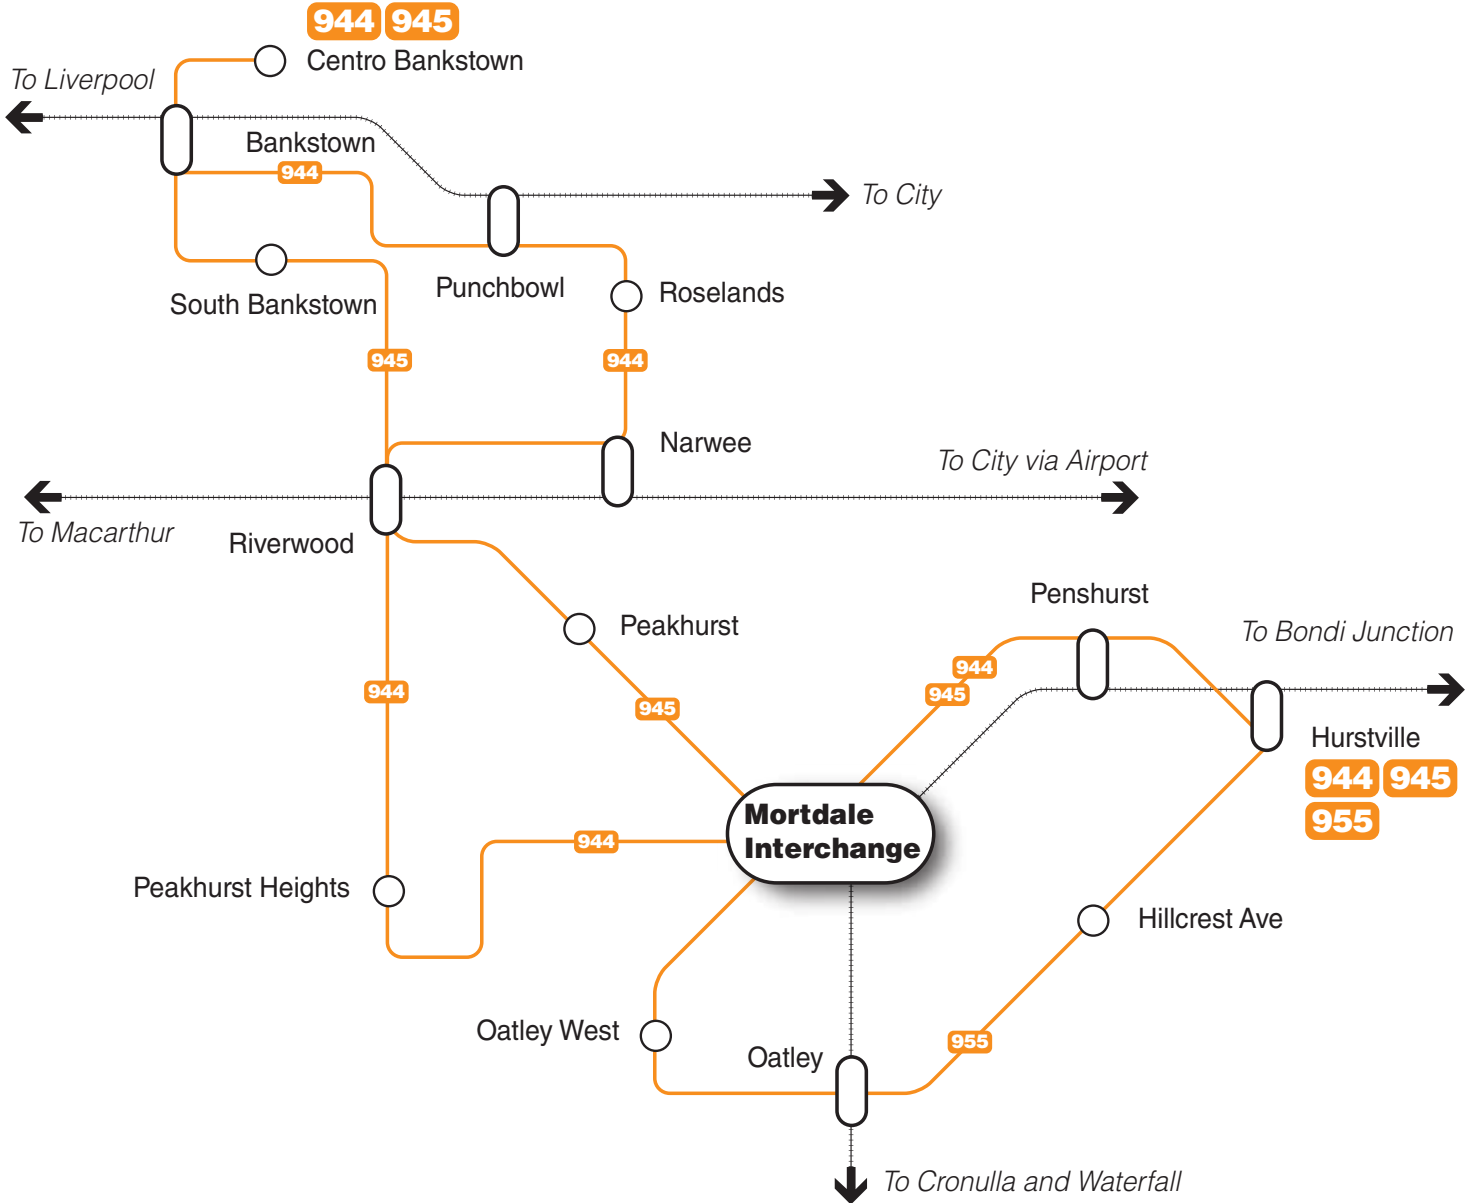

Mortdale bus network map

N

Legend

- Punchbowl Bus Co routes
- Bus route/suburb
- Bus/Rail interchange
- Rail line
- Railway station

Diagrammatic Map - Not to Scale

Mortdale area map

 **Mortdale Station concourse**
 Eastern Suburbs & Illawarra Line

Legend

-  Bus stand
-  Stairs
-  Walking route
-  Bus zone
-  Taxi rank
-  Lift
-  NightRide
-  Parking

Bus services at Mortdale

Bus departure information

Please use this listing to find your bus number, route destination and bus stand.
Refer to the Interchange Map to find the bus stand location.

Bus Stand	Route Number	Bus Route Destination	Weekday frequency			Weekend frequency	
			AM Peak	Off Peak	PM Peak	Saturday	Sunday
A	944	Hurstville via Penshurst	-	30	-	60	60
A	944	Bankstown via Peakhurst Heights, Riverwood, Roselands and Punchbowl	30(B)	30	30(B)	60	60
B	945	Hurstville via Penshurst	15	30	15-20	60	60
B	945	Bankstown via Peakhurst, Riverwood and South Bankstown	15	30	15	60	60
B	955	Hurstville via Oatley and Hillcrest Ave	60	60	60	60	-
B	N10	City - Town Hall via Kogarah, Rockdale & Newtown	-	-	60(A)	60(A)	60(A)
B	N10	Sutherland via Sylvania & Gymea	-	-	60(A)	60(A)	60(A)

Bus Operator Legend

- Punchbowl Bus Co
- NightRide

Notes

- (A) Operates between 12am and 5am.
- (B) 15 min service to Riverwood.