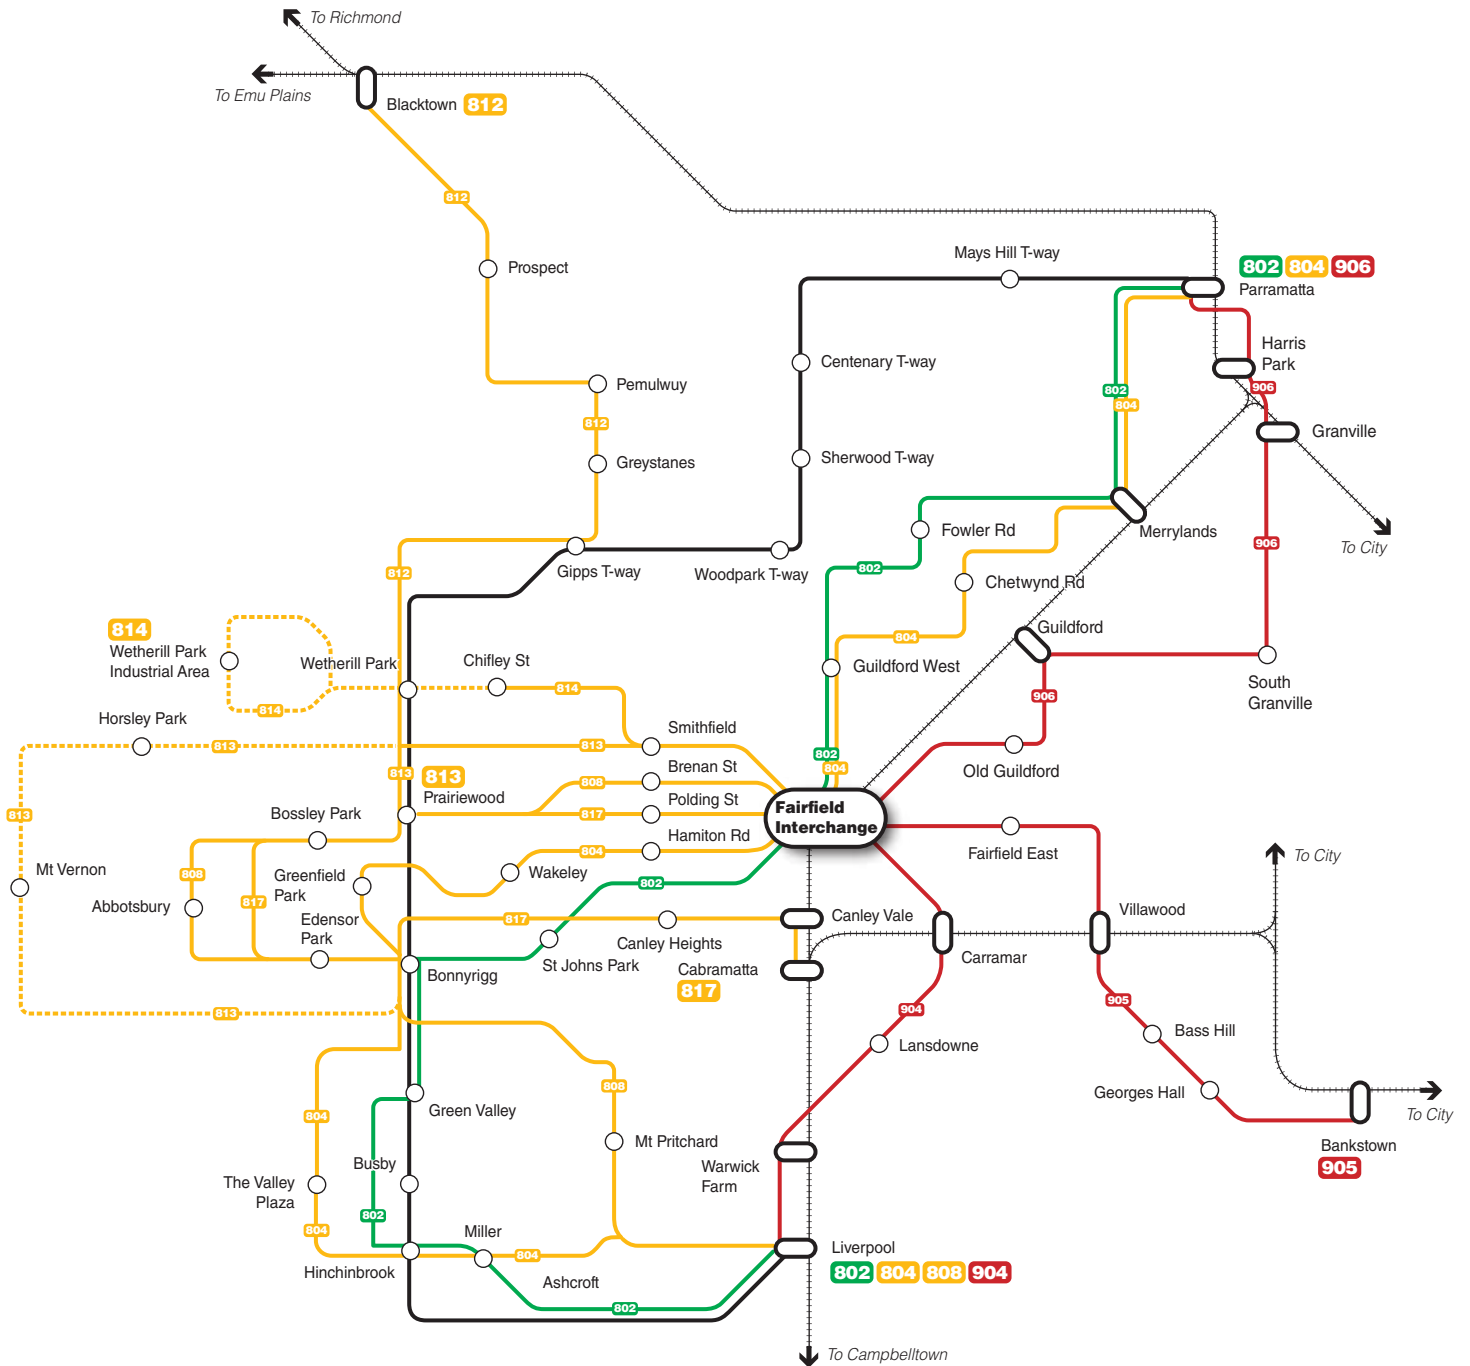

# Fairfield bus network map

## Legend

- Westbus routes
- - - Limited service
- Veolia Transport routes
- Combined Westbus & Hopkinsons routes
- T-way route
- Rail line
- Railway station
- Bus route/suburb
- Bus/Rail interchange

Diagrammatic Map - Not to Scale

# Fairfield area map

# Bus services at Fairfield