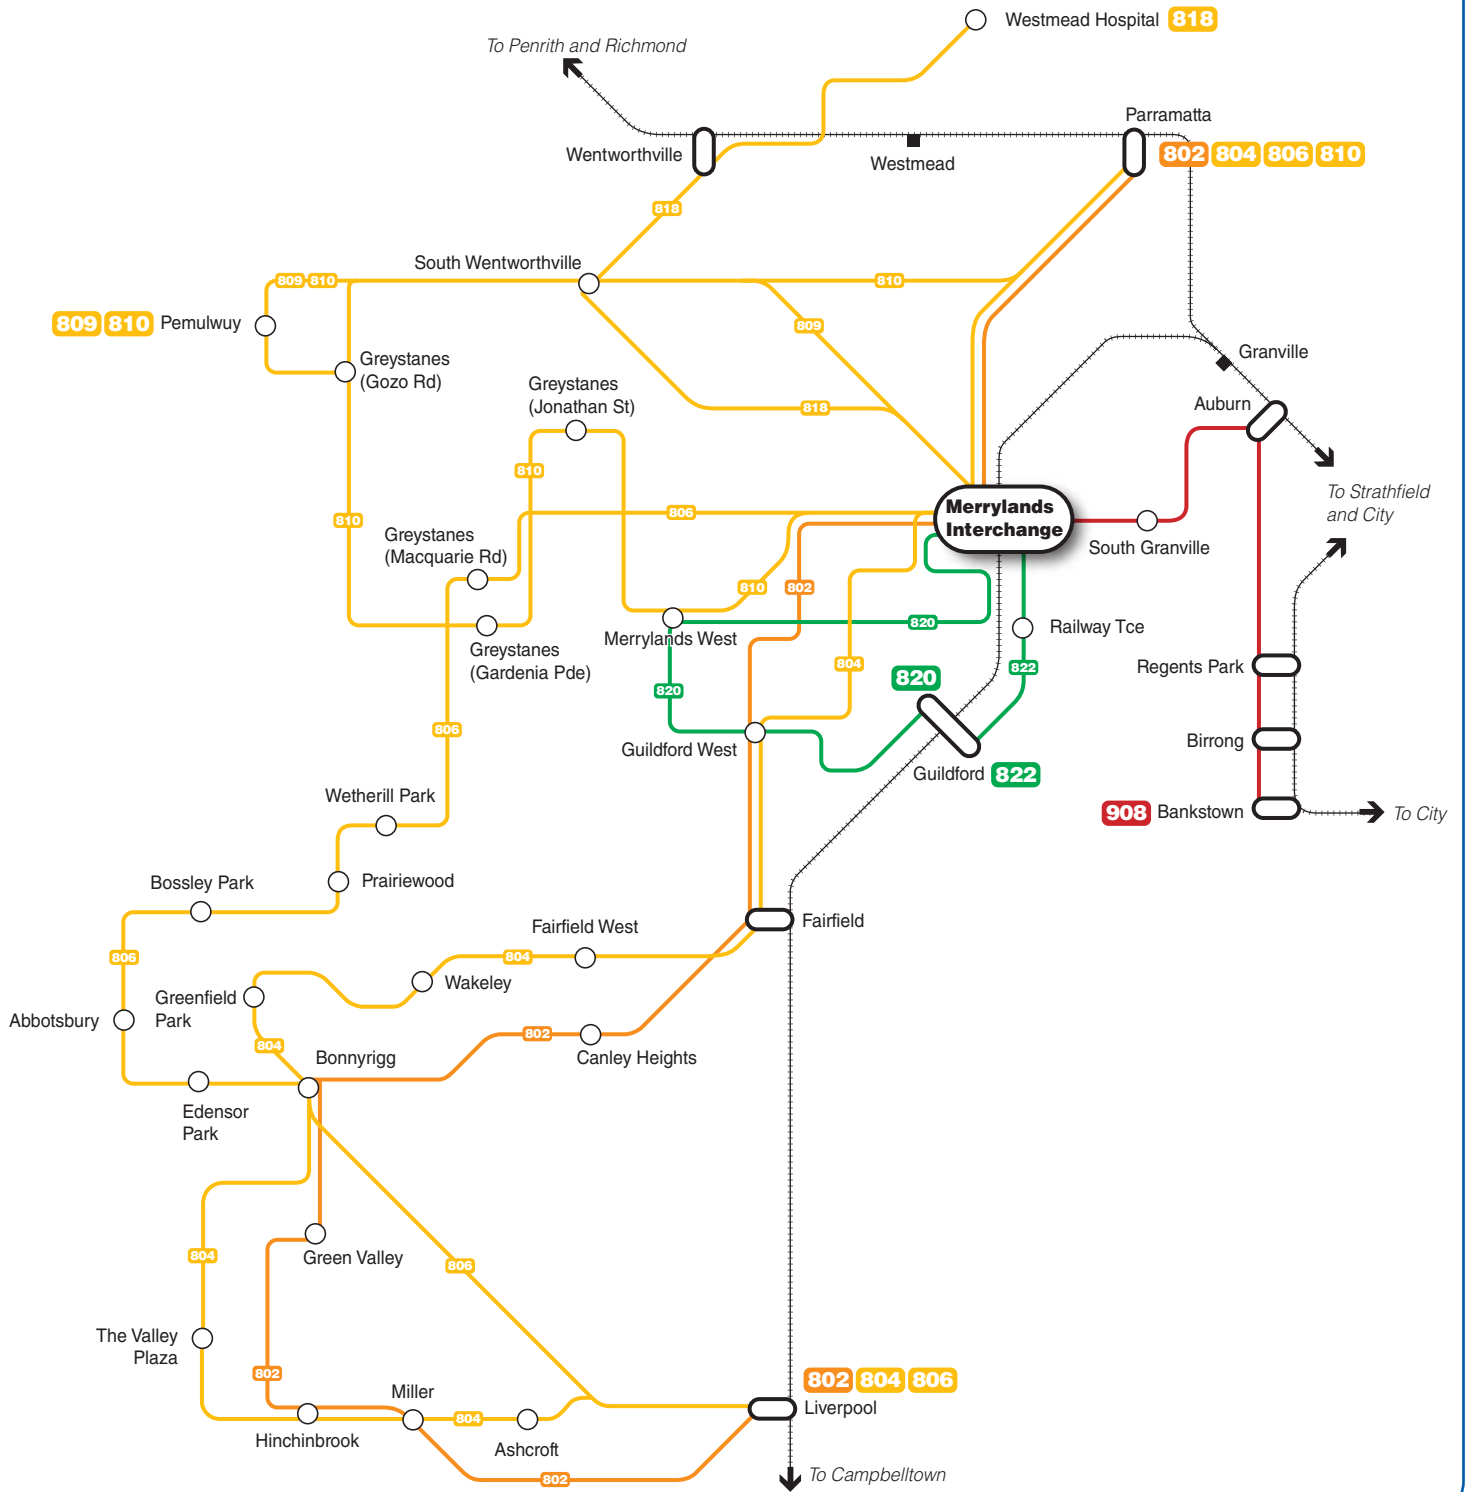

Merrylands bus network map

N

Legend

- Hopkinsons routes
- Veolia Transport routes
- Westbus routes
- Combined Westbus & Hopkinsons routes
- Rail line
- Railway station
- Bus route/suburb
- Bus/Rail interchange

Diagrammatic Map - Not to Scale

Merrylands area map

Legend

- Bus stop
- NightRide
- Walking route
- Parking
- Stairs
- Bus stand
- Taxi rank
- Bus zone
- Lift

Bus services at Merrylands

Bus departure information

Please use this listing to find your bus number, route destination and bus stand.
Refer to the Interchange Map to find the bus stand location.

Bus Stand	Route Number	Bus Route Destination
1	809	Greystanes & Pemulwuy via Hilltop & South Wentworthville
1	818	Westmead via South Wentworthville
2	806	Liverpool via Greystanes, Prairiewood & Abbotsbury
2	810	Greystanes & Pemulwuy via Kenyons Rd & Merrylands West
3	908	Bankstown via Auburn
4	802	Liverpool via Fairfield, Canley Heights, Bonnyrigg & Miller
4	804	Liverpool via Fairfield, Greenfield Park & Hinchinbrook
4	820	Guildford Station via Bristol St & Guildford West
4	822	Guildford Station via Railway Tce
Railway Tce	N60	City - Town Hall via Parramatta & Strathfield
Merrylands Rd	N60	Fairfield via Guildford
Pitt St	802/804/806	Parramatta via Pitt St

Bus Operator Legend

- Veolia Transport
- Hopkinsons
- Westbus
- Combined Westbus & Hopkinsons services
- NightRide