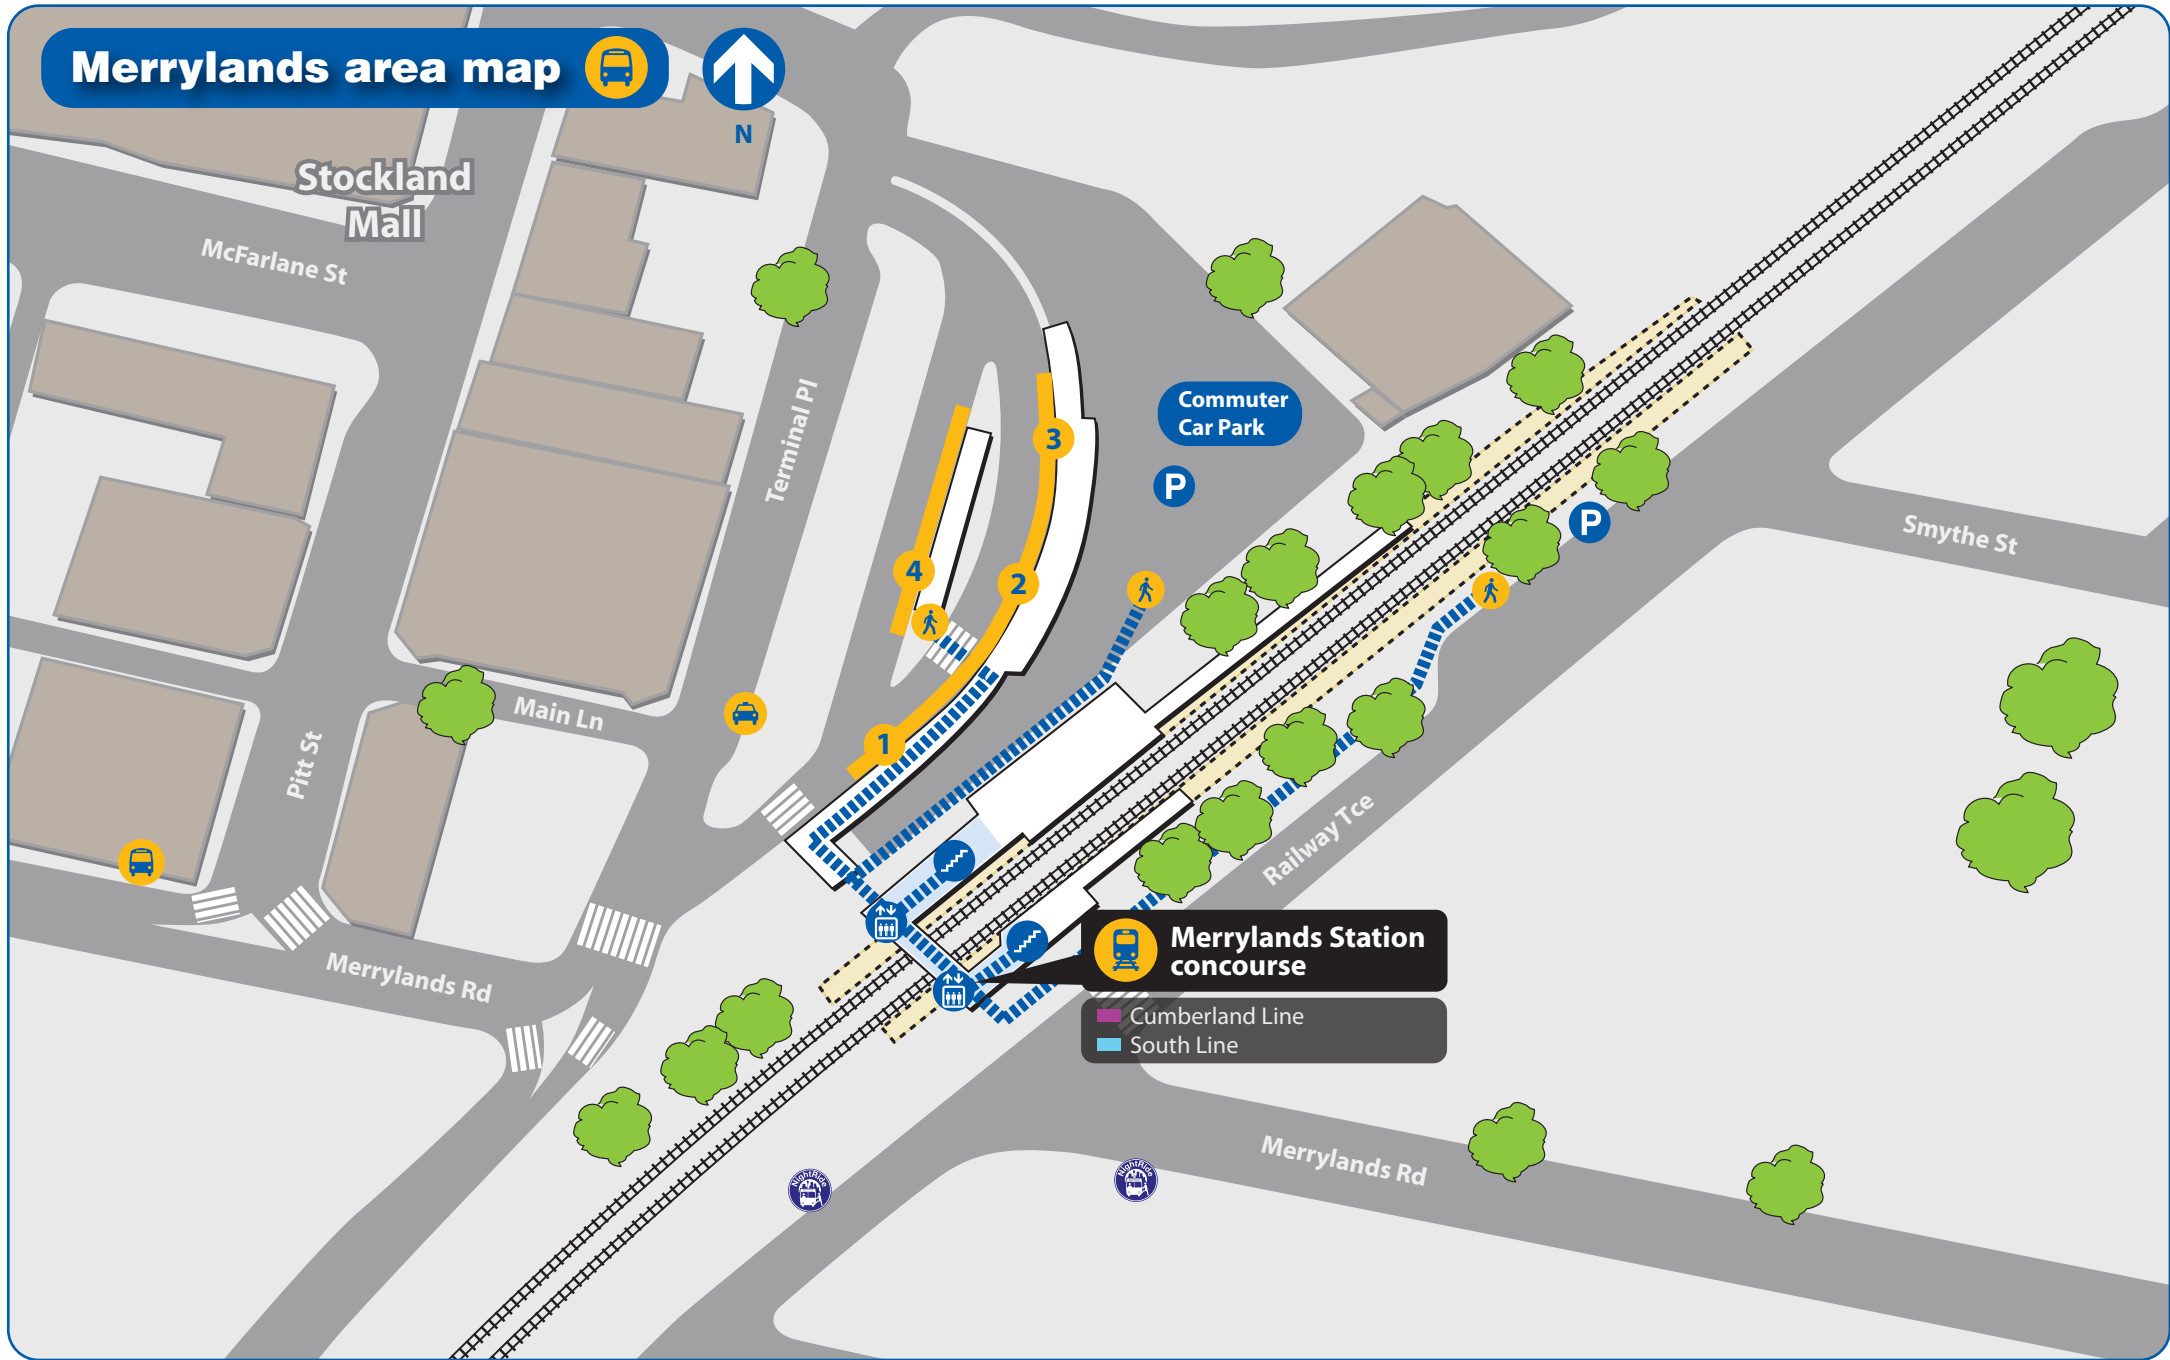

Merrylands bus network map

N

Legend

- Hopkinsons routes
- Veolia Transport routes
- Westbus routes
- Combined Westbus & Hopkinsons routes
- Rail line
- Railway station
- Bus route/suburb
- Bus/Rail interchange

Diagrammatic Map - Not to Scale

Merrylands area map

Legend

- Bus stop
- NightRide
- Walking route
- Parking
- Stairs
- Bus stand
- Taxi rank
- Bus zone
- Lift

Bus services at Merrylands

Bus departure information

Please use this listing to find your bus number, route destination and bus stand.
Refer to the Interchange Map to find the bus stand location.

Bus Stand	Route Number	Bus Route Destination
1	809	Greystanes & Pemulwuy via Hilltop & South Wentworthville
1	818	Westmead via South Wentworthville
2	806	Liverpool via Greystanes, Prairiewood & Abbotsbury
2	810	Greystanes & Pemulwuy via Kenyons Rd & Merrylands West
3	908	Bankstown via Auburn
4	802	Liverpool via Fairfield, Canley Heights, Bonnyrigg & Miller
4	804	Liverpool via Fairfield, Greenfield Park & Hinchinbrook
4	820	Guildford Station via Bristol St & Guildford West
4	822	Guildford Station via Railway Tce
Railway Tce	N60	City - Town Hall via Parramatta & Strathfield
Merrylands Rd	N60	Fairfield via Guildford
Pitt St	802/804/806	Parramatta via Pitt St

Bus Operator Legend

- Veolia Transport
- Hopkinsons
- Westbus
- Combined Westbus & Hopkinsons services
- NightRide