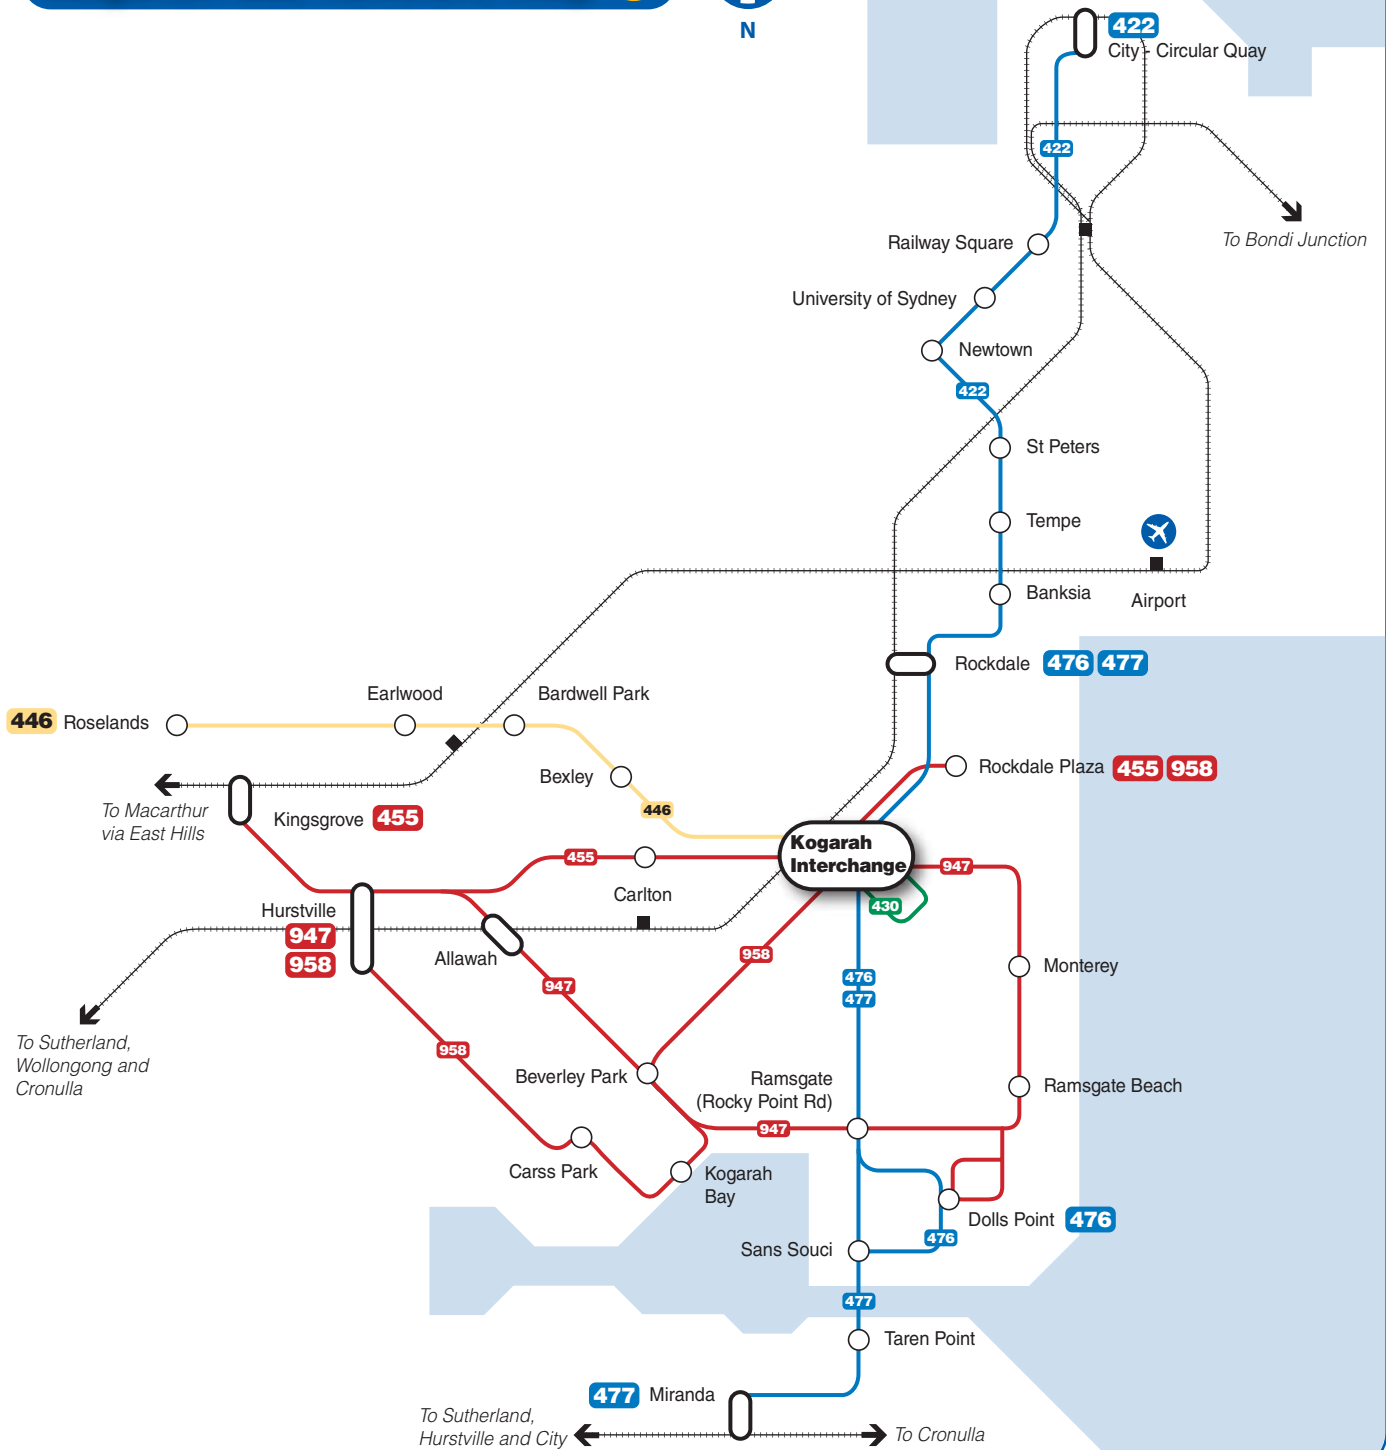

Kogarah bus network map

Legend

- Sydney Buses routes
- Veolia Transport routes
- Punchbowl Bus Co routes
- Free Kogarah Shuttle
- Rail line
- Railway station
- Bus route/suburb
- Bus/Rail interchange

Diagrammatic Map - Not to Scale

Kogarah area map

Legend

- Bus Stand
- Walking route
- Lift
- NightRide
- Parking
- Bus zone
- Stairs

Bus services at Kogarah

Bus departure information

Please use this listing to find your bus number, route destination and bus stand.
Refer to the Interchange Map to find the bus stand location.

Bus Stand	Route Number	Bus Route Destination
A	430	Free Kogarah Shuttle - CBD Loop
A	446	Roselands via Bardwell Park and Earlwood
A	455	Kingsgrove via Hurstville
A	947	Hurstville via Ramsgate and Dolls Point
A	958	Rockdale Plaza
B	455	Rockdale Plaza
B	958	Hurstville via Kogarah Bay and Carss Park
C	430	Free Kogarah Shuttle - CBD Loop
C	476	Dolls Point via Ramsgate
C	477	Miranda via Ramsgate
C	N10	Sutherland via Hurstville
C	N11	Cronulla via Hurstville
D	422	City - Circular Quay via Tempe & Newtown
D	476	Rockdale Station
D	477	Rockdale Station
D	N10	City - Town Hall
D	N11	City - Town Hall

Bus Operator Legend

	Veolia Transport
	Punchbowl Bus Co
	Sydney Buses
	NightRide
	Free Kogarah Shuttle