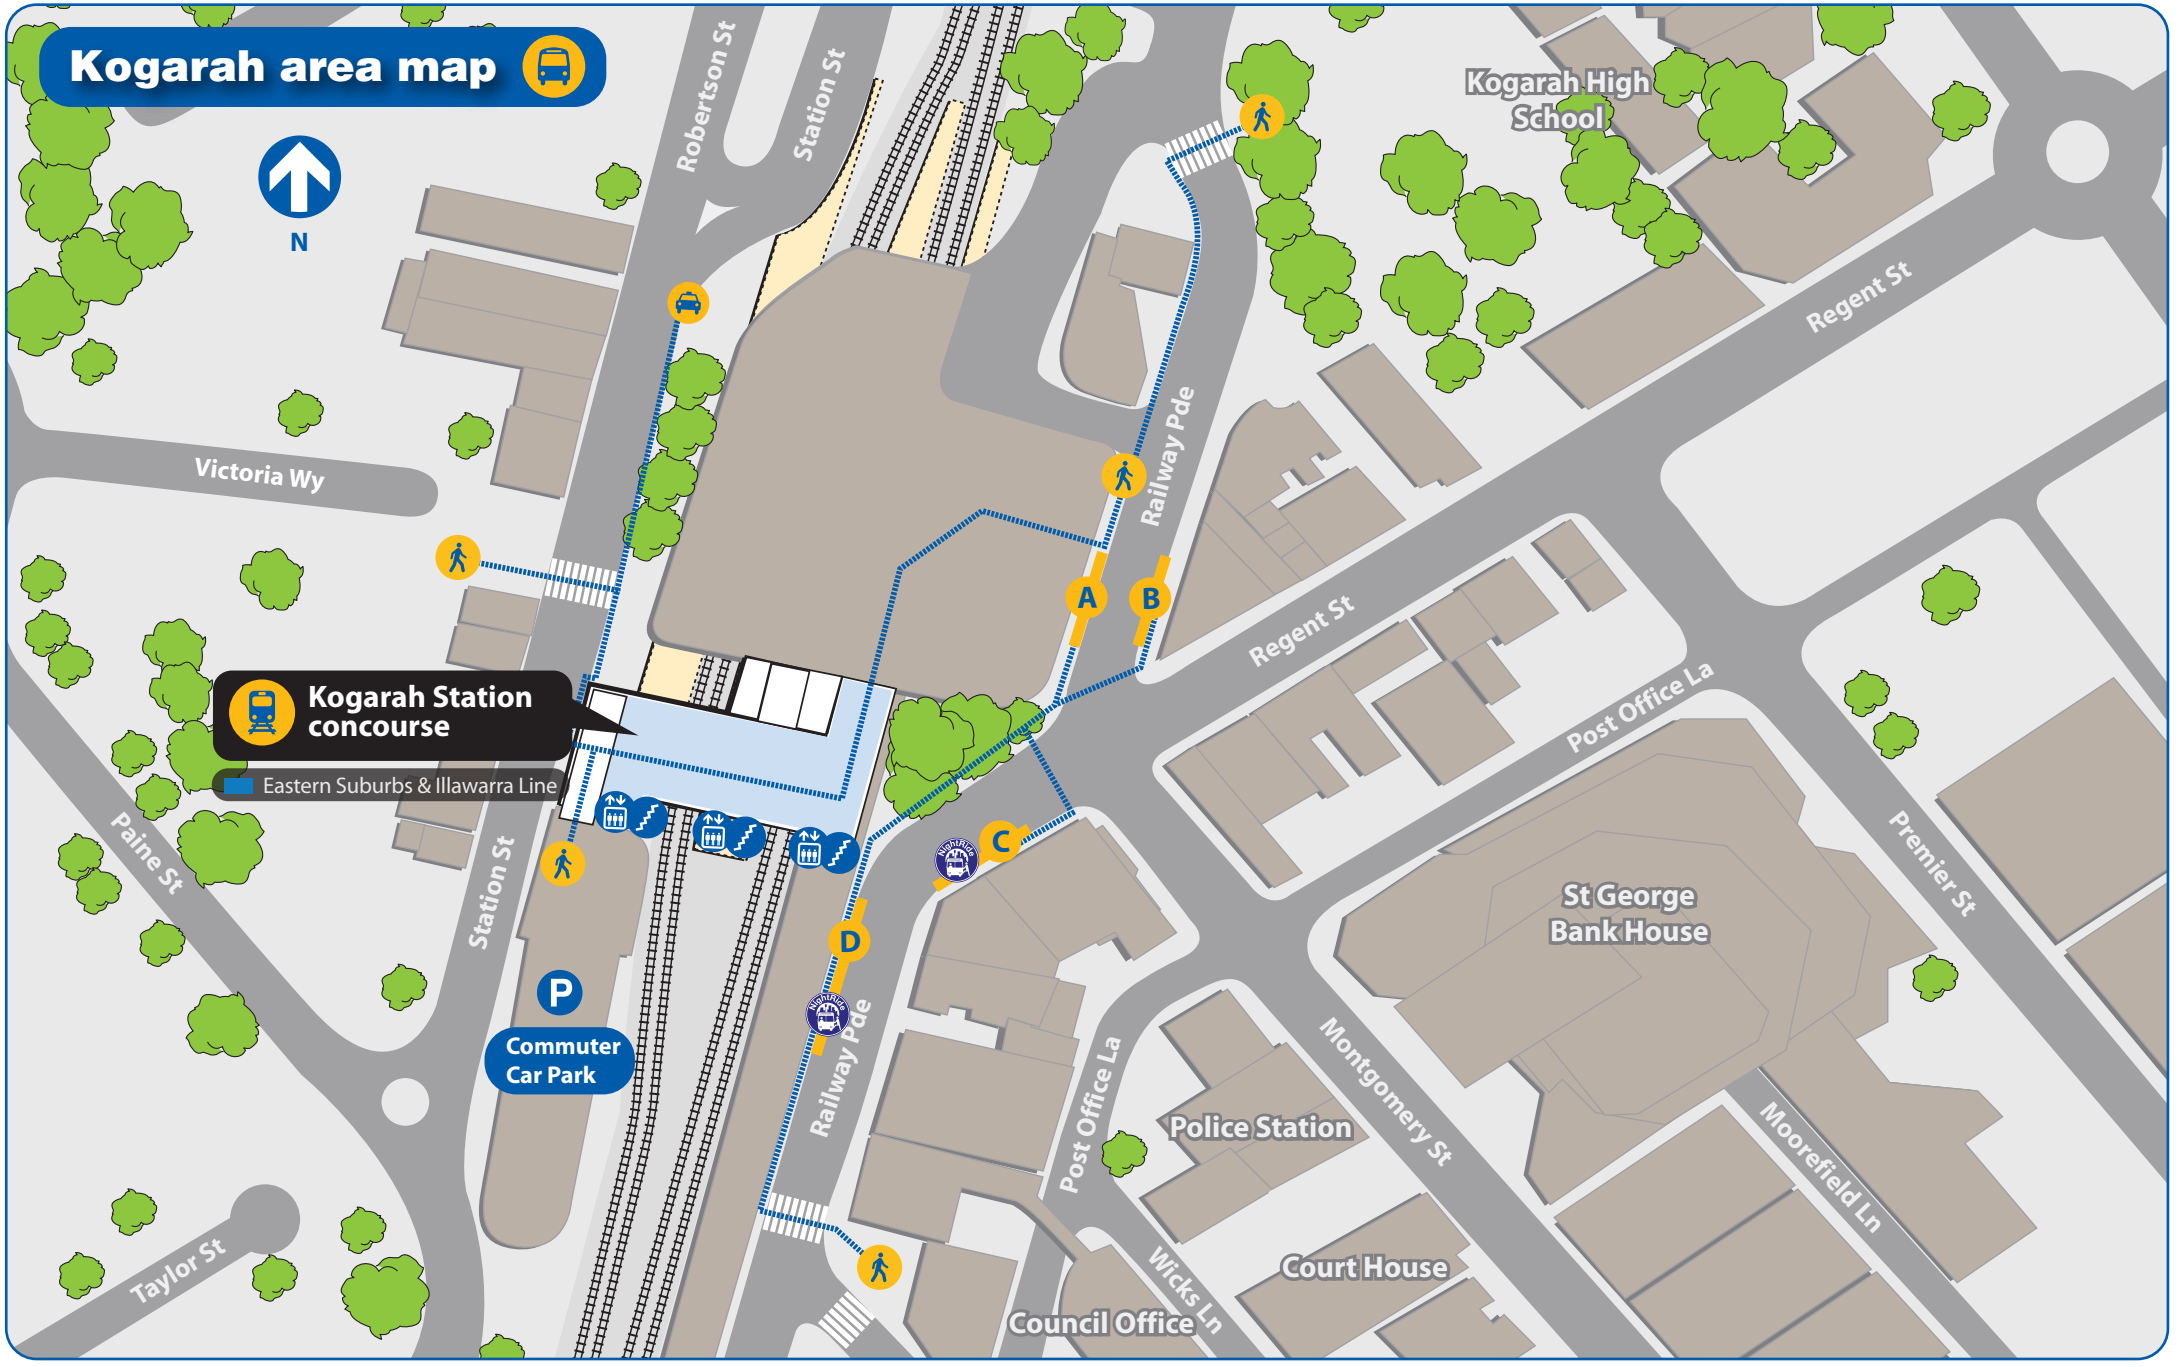

Kogarah bus network map

Legend

- Sydney Buses routes
- Veolia Transport routes
- Punchbowl Bus Co routes
- Free Kogarah Shuttle
- Rail line
- Railway station
- Bus route/suburb
- Bus/Rail interchange

Diagrammatic Map - Not to Scale

Kogarah area map

Legend

- Bus Stand
- Walking route
- Lift
- NightRide
- Parking
- Bus zone
- Stairs

Bus services at Kogarah

Bus departure information

Please use this listing to find your bus number, route destination and bus stand.
Refer to the Interchange Map to find the bus stand location.

Bus Stand	Route Number	Bus Route Destination
A	430	Free Kogarah Shuttle - CBD Loop
A	446	Roselands via Bardwell Park and Earlwood
A	455	Kingsgrove via Hurstville
A	947	Hurstville via Ramsgate and Dolls Point
A	958	Rockdale Plaza
B	455	Rockdale Plaza
B	958	Hurstville via Kogarah Bay and Carss Park
C	430	Free Kogarah Shuttle - CBD Loop
C	476	Dolls Point via Ramsgate
C	477	Miranda via Ramsgate
C	N10	Sutherland via Hurstville
C	N11	Cronulla via Hurstville
D	422	City - Circular Quay via Tempe & Newtown
D	476	Rockdale Station
D	477	Rockdale Station
D	N10	City - Town Hall
D	N11	City - Town Hall

Bus Operator Legend

	Veolia Transport
	Punchbowl Bus Co
	Sydney Buses
	NightRide
	Free Kogarah Shuttle