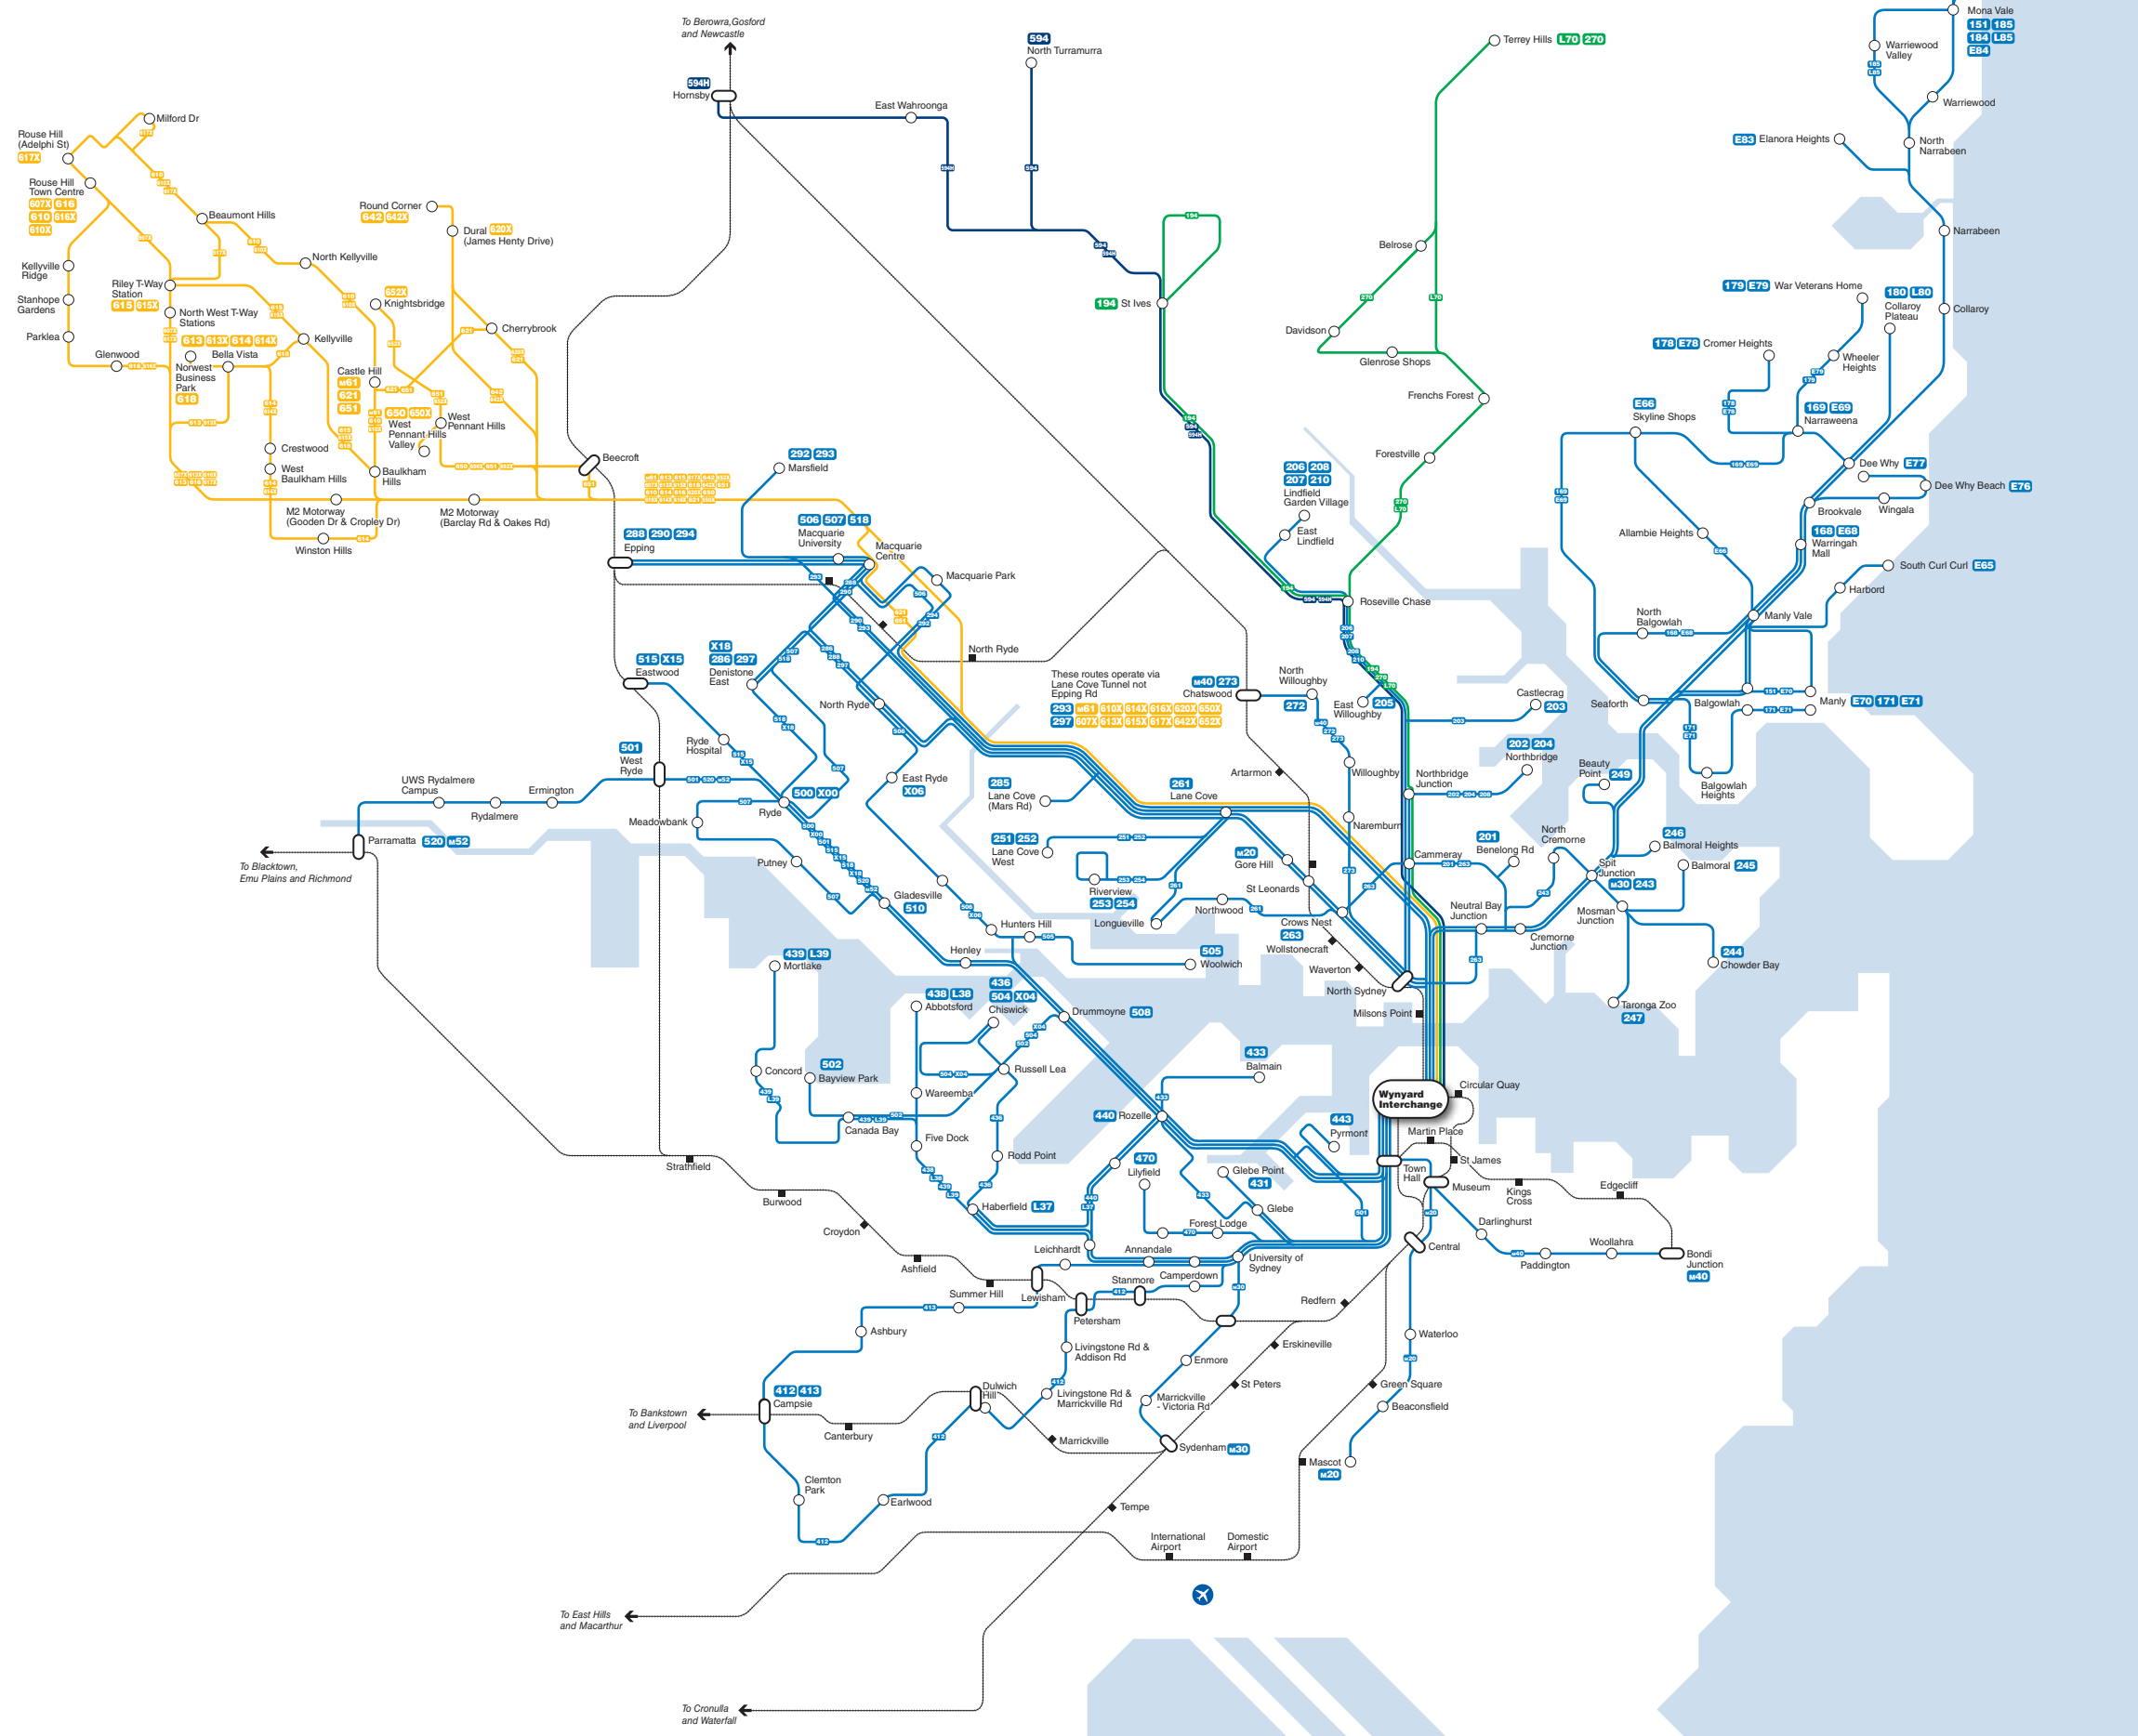

Wynyard network map

Legend

- Forest Coach Lines routes
- Hillsbus routes
- Sydney Buses routes
- TransdevTSL - Shorelink Buses routes
- Rail line
- Railway station
- Bus route/suburb
- Bus/Rail interchange

Wynyard Station

- Bankstown Line
- Inner West Line
- Airport & East Hills Line
- South Line
- North Shore & Western Lines
- Northern Line

All buses continue via QVB and Central Station

200021 Bus stop numbers are usually displayed at bus stops and are shown in timetables and trip planning on the Transport Info website.