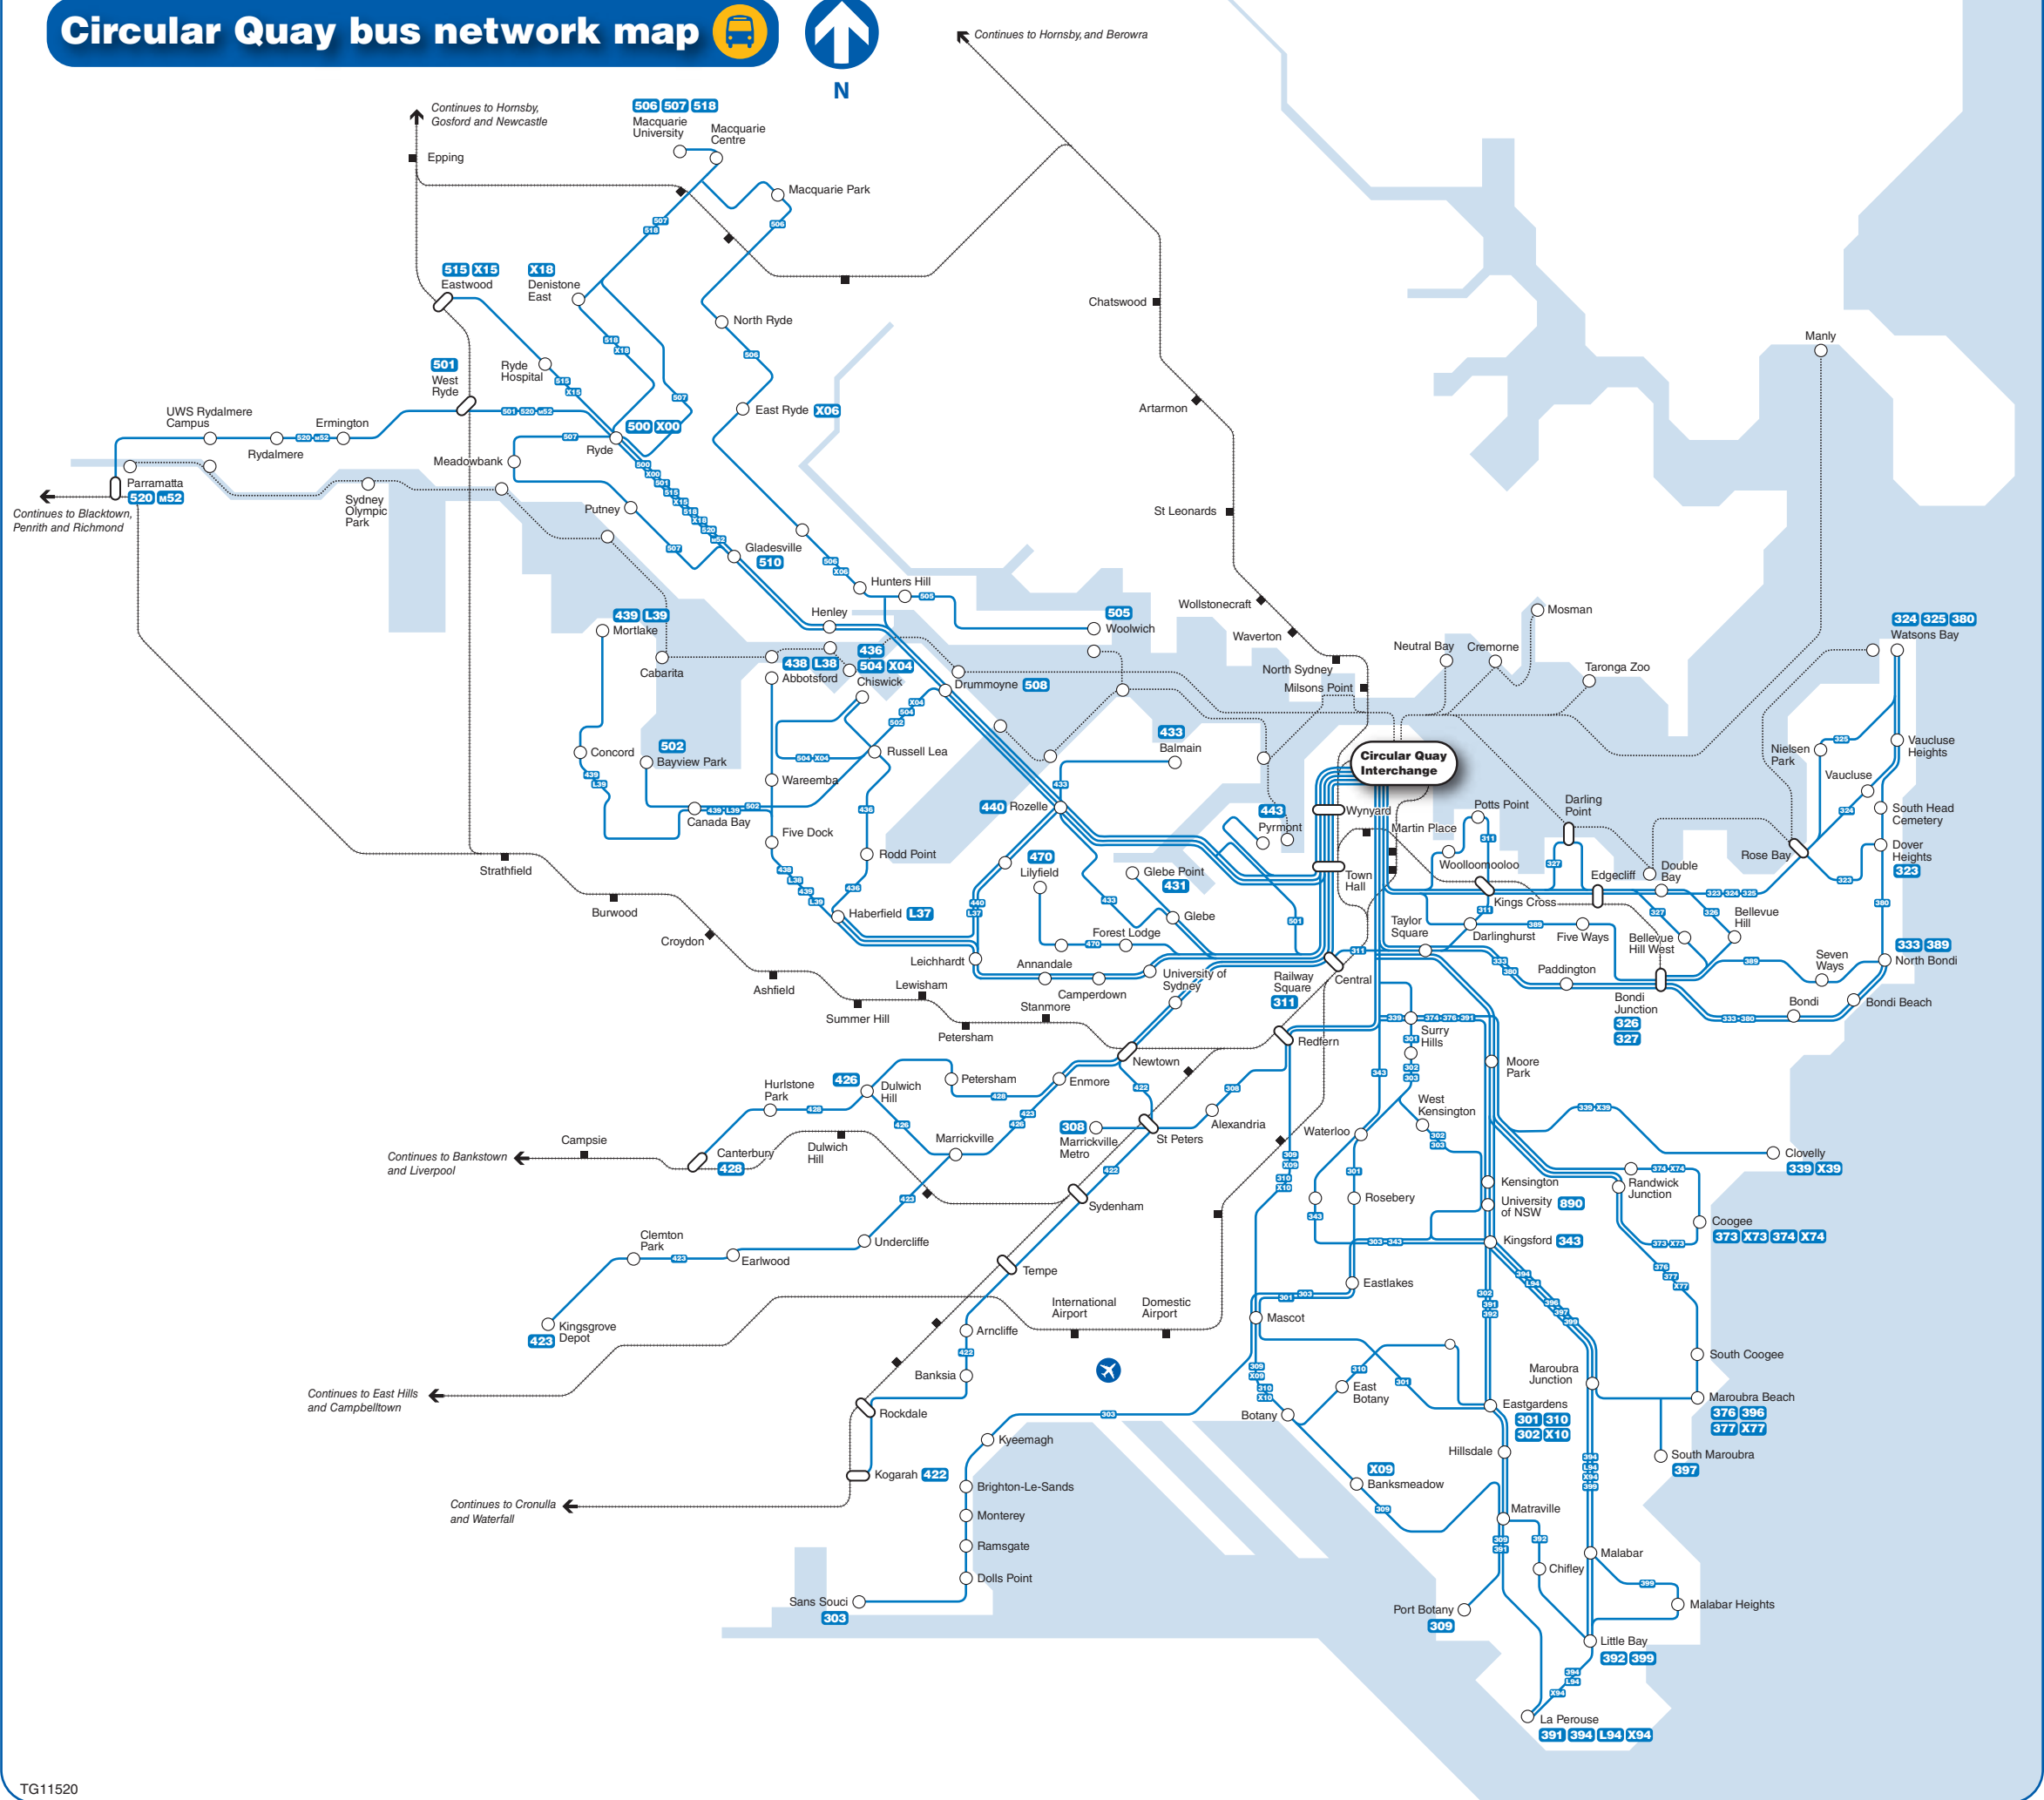

Circular Quay bus network map

TG11520

- Legend**
- Sydney Buses routes
 - Ferry
 - Rail line
 - Railway station
 - Bus route/suburb
 - Bus/Rail interchange

Diagrammatic Map - Not to Scale

Circular Quay area map

To The Rocks & Harbour Bridge

To the Opera House

Circular Quay Station concourse

- Bankstown Line
- Inner West Line
- Airport & East Hills Line
- South Line

200011 Bus stop numbers are usually displayed at bus stops and are shown in timetables and trip planning on the Transport Info website.