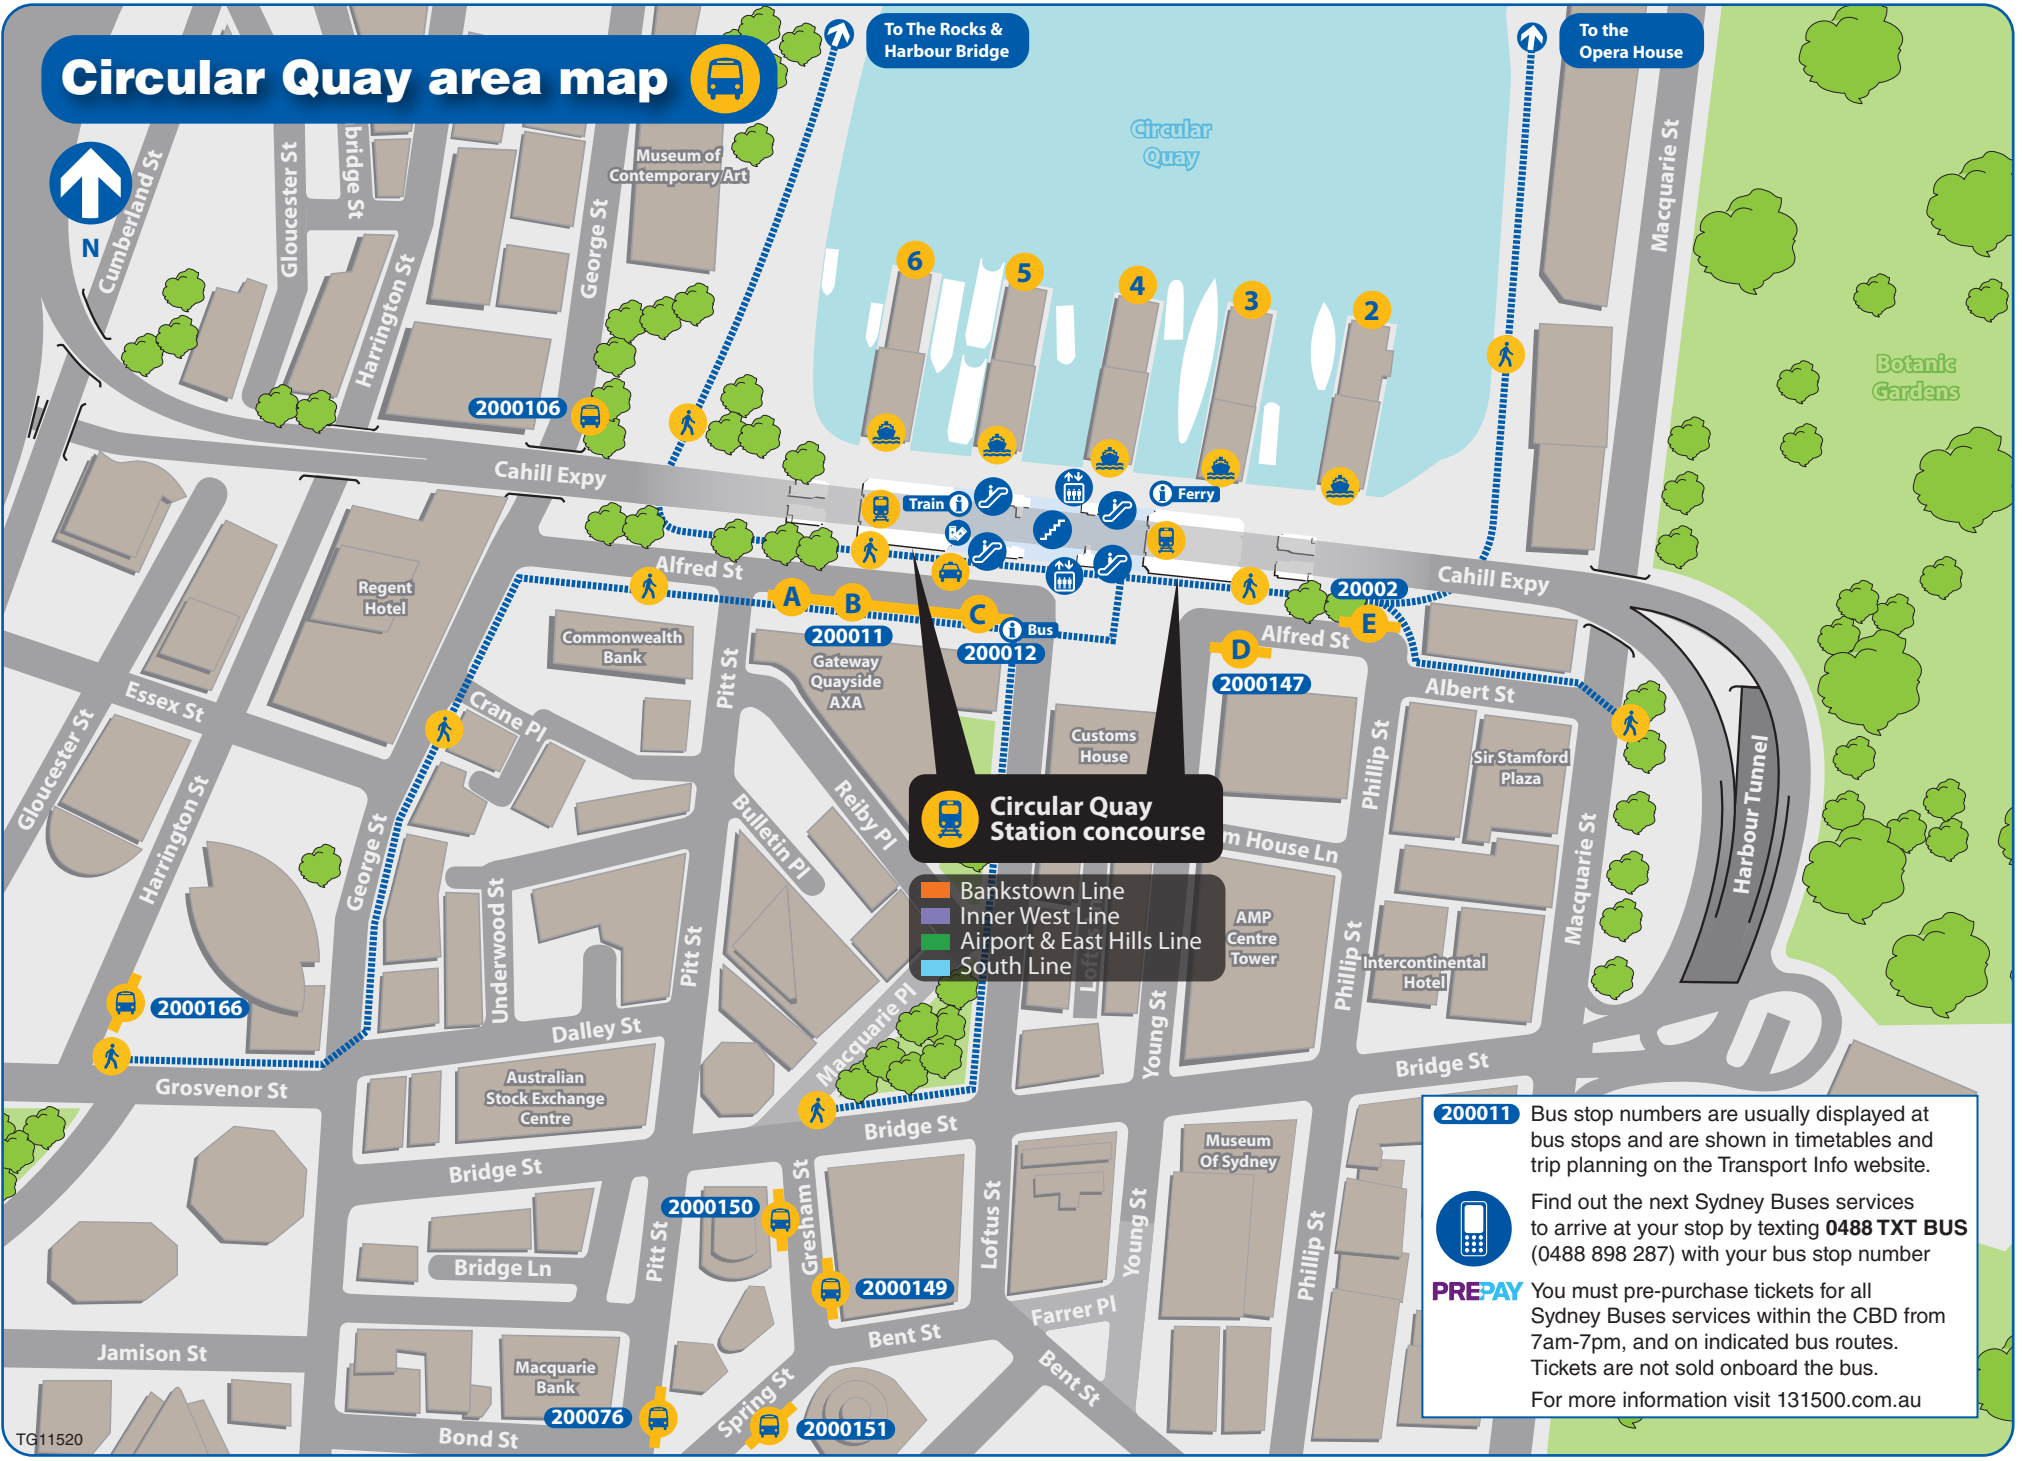

To The Rocks & Harbour Bridge

To the Opera House

Circular Quay Station concourse

- Bankstown Line
- Inner West Line
- Airport & East Hills Line
- South Line

200011 Bus stop numbers are usually displayed at bus stops and are shown in timetables and trip planning on the Transport Info website.