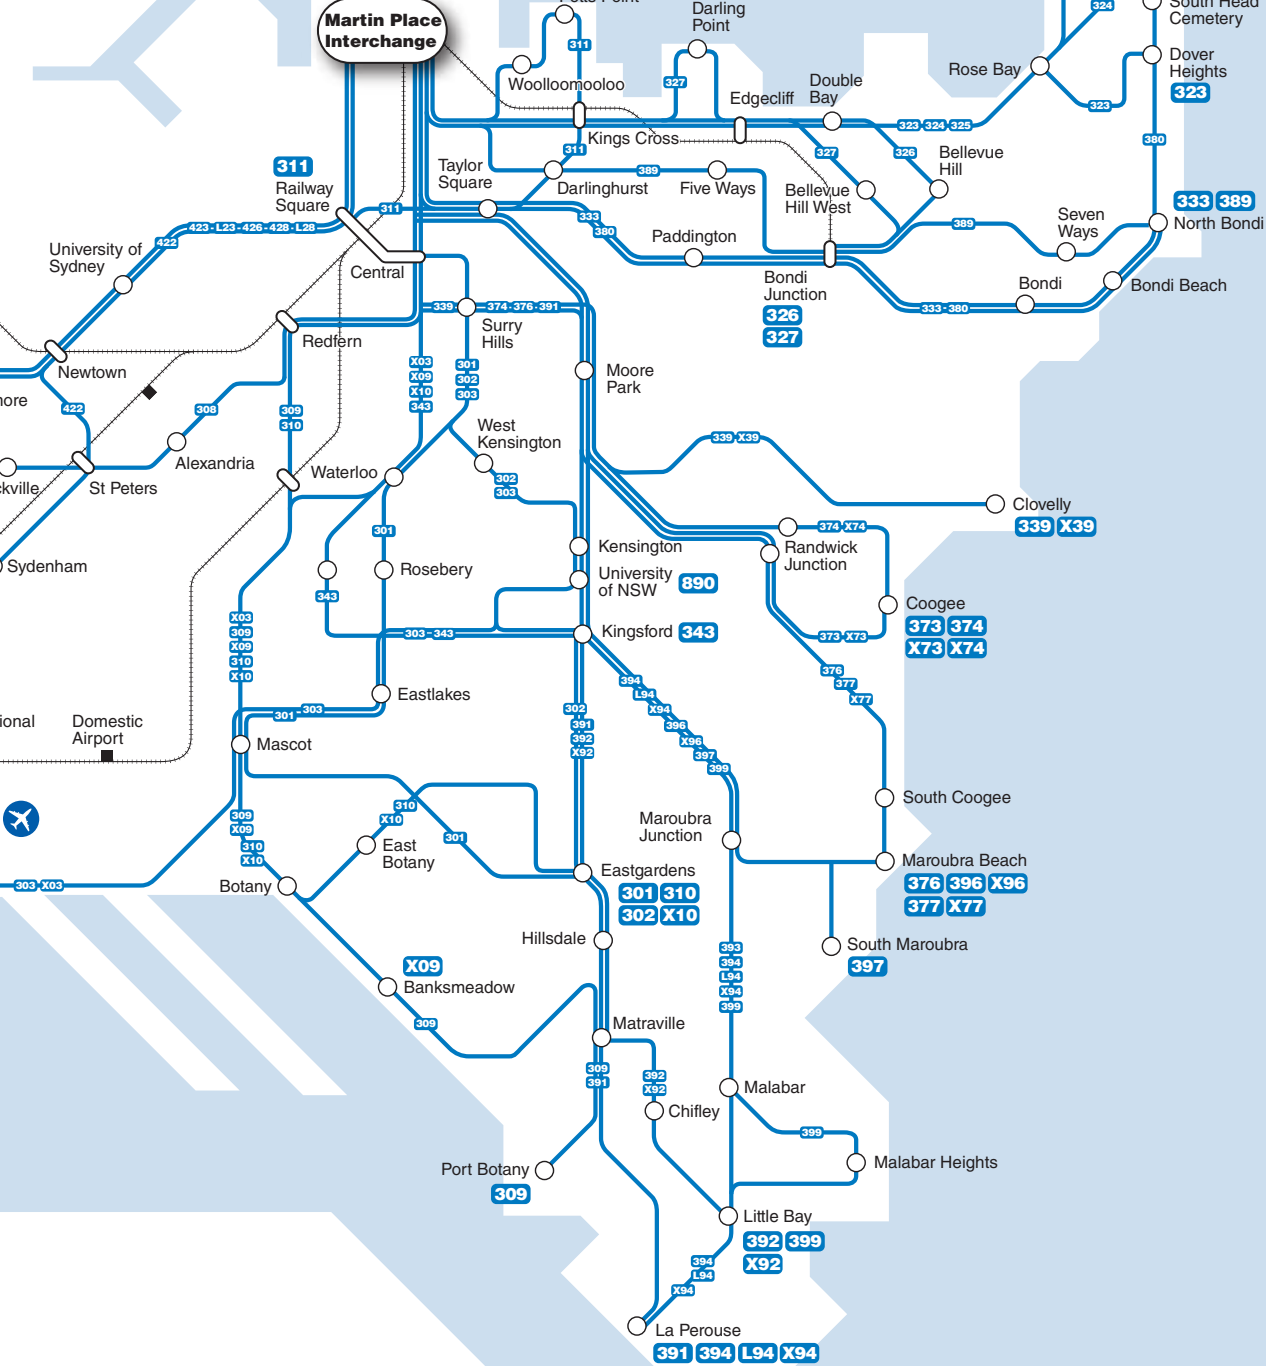

Martin Place bus network map

N

Continues to Parramatta, Penrith and Richmond

Continues to Bankstown and Liverpool

Continues to East Hills and Campbelltown

Continues to Cronulla and Waterfall

Martin Place Interchange

Legend

- Sydney Buses routes
- Rail line
- Railway station
- Bus route/suburb
- ◻ Bus/Rail interchange

Diagrammatic Map - Not to Scale

Legend

- Bus stop
- Walking route
- Station Entrance
- Bus zone

TRAVEL FASTER · CHEAPER · EASIER