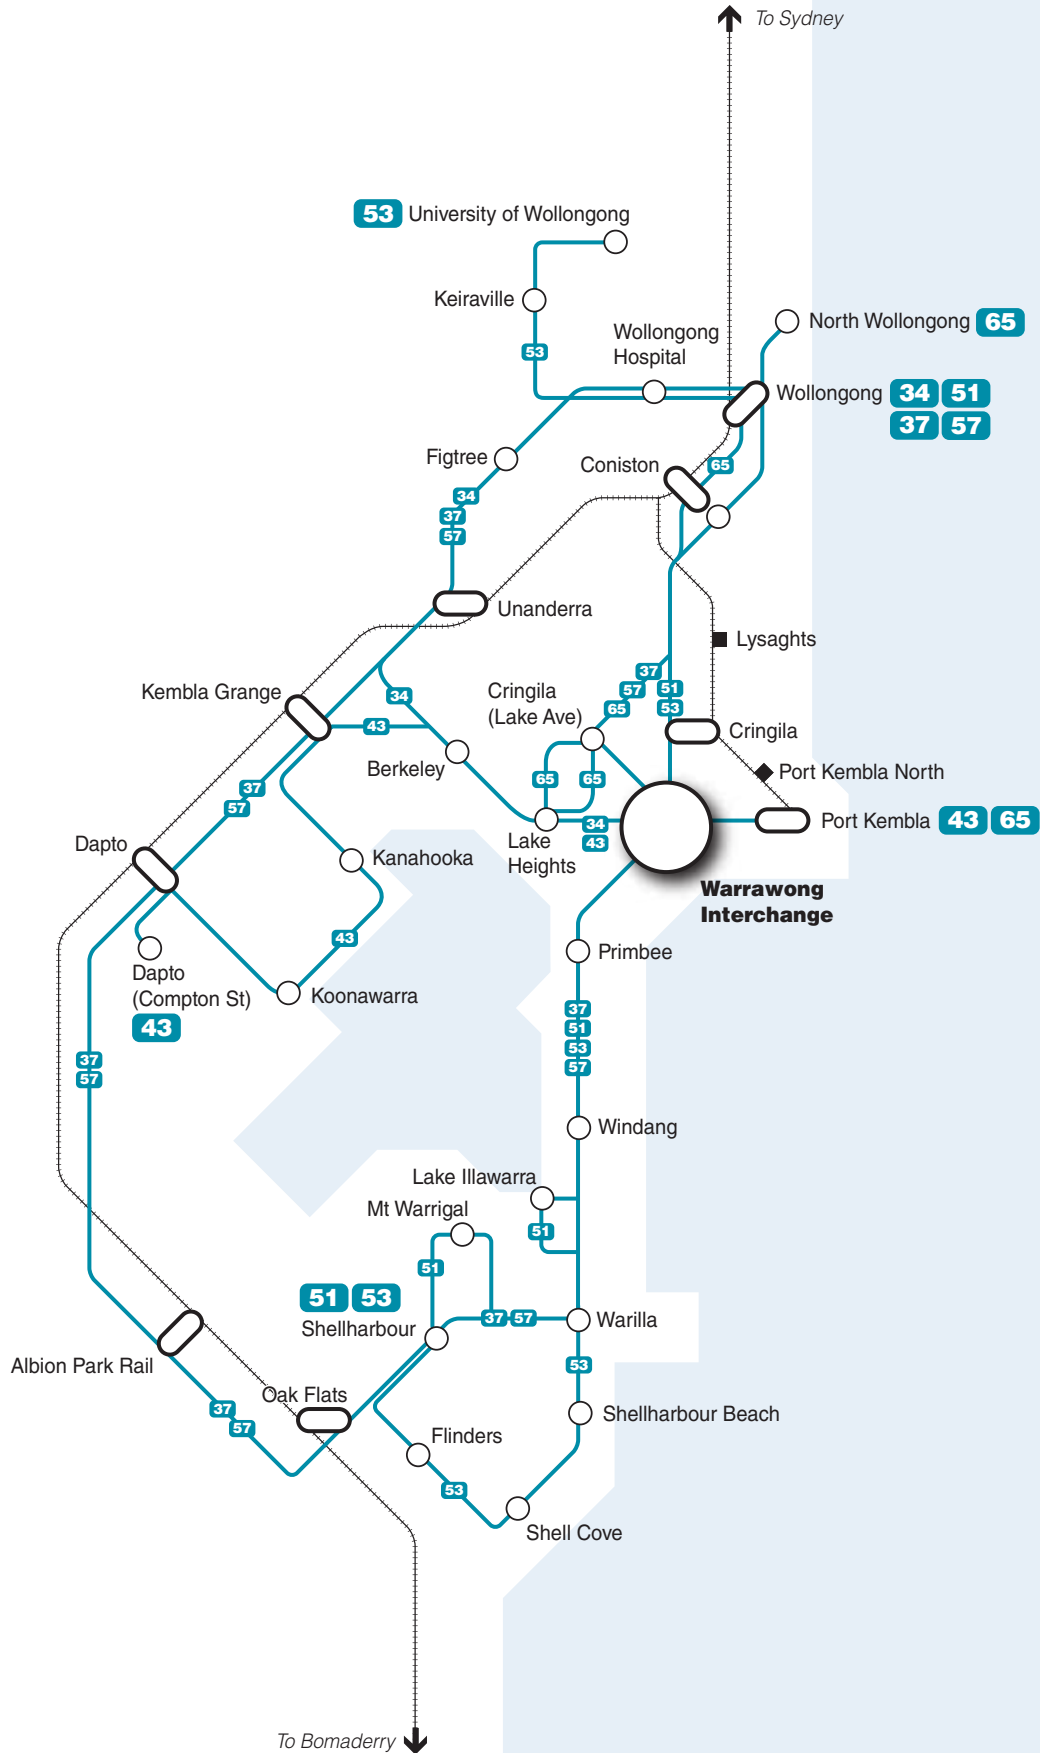

# Warrawong bus network map

N

## Legend

- Premier Illawarra routes
- Rail line
- Railway station
- Bus route/suburb
- Bus/Rail interchange

Diagrammatic Map - Not to Scale

131500.com.au  
**Transport Info**  
 Information for people on the move

## Legend

- Bus stop
- Bus zone
- Taxi rank
- Walking route
- Parking
- Entry

## Bus departure information

Please use this listing to find your bus number, route destination and bus stand.  
Refer to the Interchange Map to find the bus stand location.

Bus Stand	Route Number	Bus Route Destination	Weekday frequency			Weekend frequency	
			AM Peak	Off Peak	PM Peak	Saturday	Sunday
<b>2502113</b>	<b>34</b>	Wollongong via Berkeley, Unanderra and Figtree	15-20	30	20	30	60(c)
<b>2502113</b>	<b>37</b>	Wollongong LakeLink via Cringila and Corrimal St	60	60	60	60	120
<b>2502113</b>	<b>43</b>	Dapto via Berkeley, Kanahooka and Koonawarra	30-60	60	60	60	120
<b>250292</b>	<b>43</b>	Port Kembla	30-60	60	60	60	120
<b>2502113</b>	<b>51</b>	Wollongong Railway Station via Cringila, Coniston and Wollongong	60	60	60	60	120(c)
<b>250292</b>	<b>51</b>	Stockland Shellharbour via Windang, Warilla and Mount Warrigal	60	60	60	60	120(c)
<b>2502113</b>	<b>53</b>	University of Wollongong via Cringila, Coniston and Wollongong	60	60	60	60	120(c)
<b>250292</b>	<b>53</b>	Stockland Shellharbour via Windang, Warilla and Flinders	60	60	60	60	120(c)
<b>250292</b>	<b>57</b>	Wollongong LakeLink via Windang, Shellharbour and Dapto	60	60	60	60	120
<b>2502113</b>	<b>65</b>	North Wollongong via Lake Heights, Cringila and Coniston	60	60	60	60	120
<b>250292</b>	<b>65</b>	Port Kembla	60	60	60	60	120