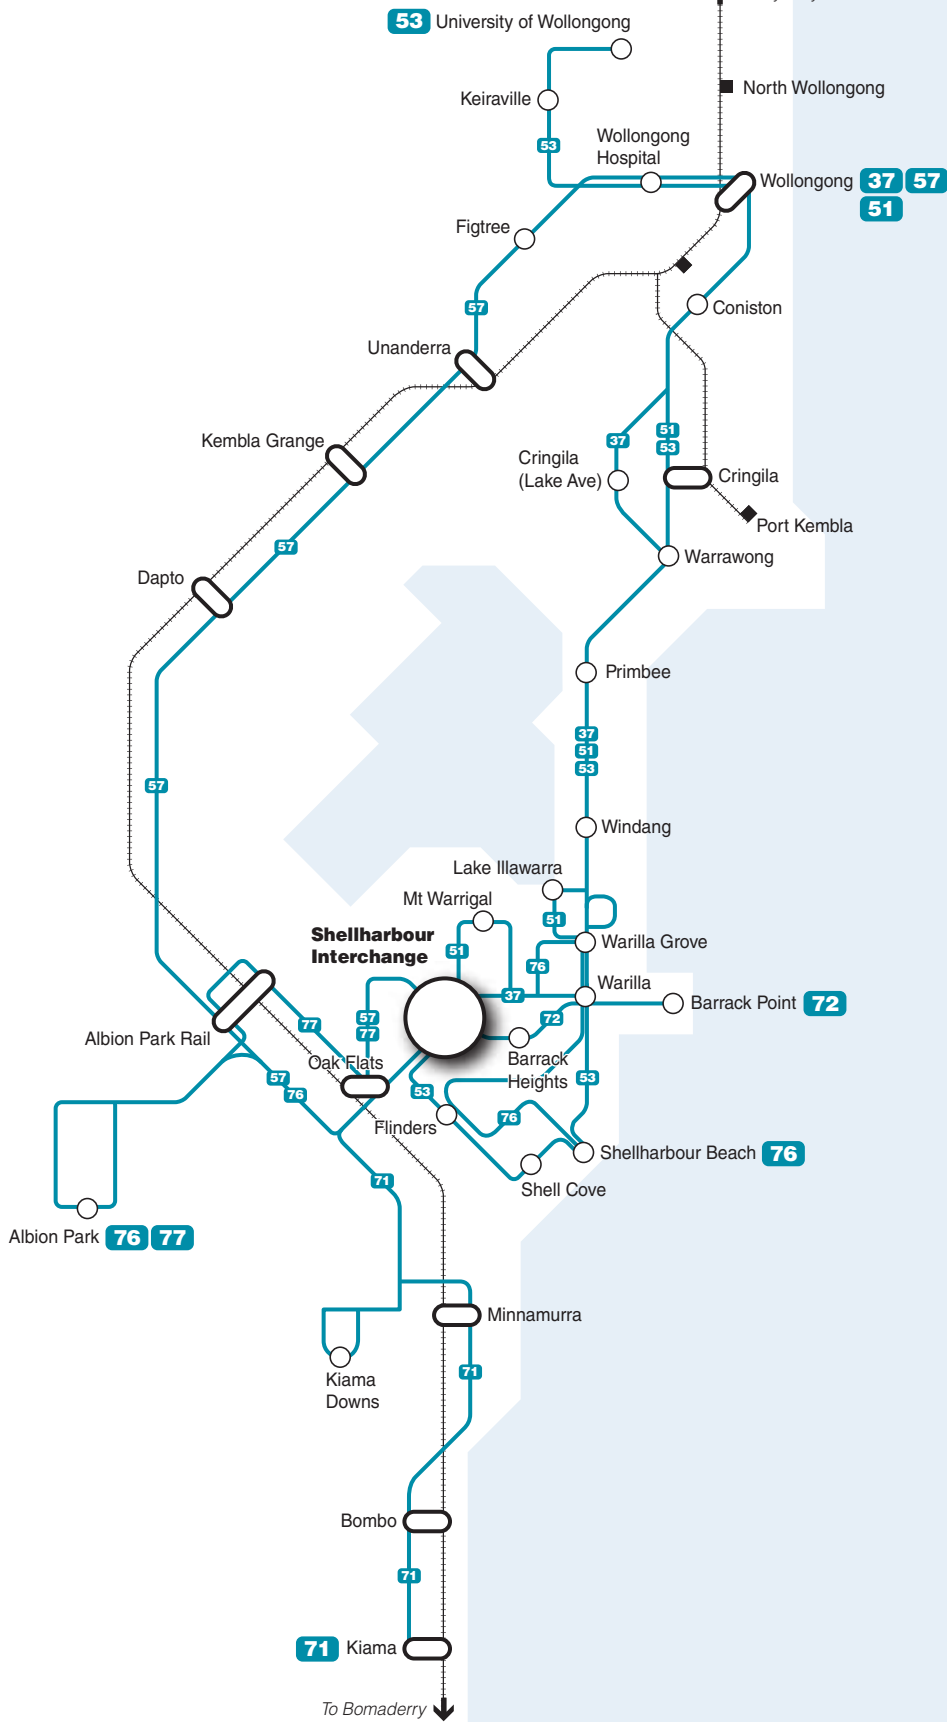

Shellharbour bus network map

Legend

- Premier Illawarra routes
- - - - Rail line
- Railway station
- Bus route/suburb
- ◻ Bus/Rail interchange

Diagrammatic Map - Not to Scale

Shellharbour area map

Legend

- Bus stand
- Walking Route
- Bus Zone
- Parking
- Taxi Rank

Bus services at Stockland Shellharbour

Bus departure information

Please use this listing to find your bus number, route destination and bus stand.
Refer to the Interchange Map to find the bus stand location.

Bus Stand	Route Number	Bus Route Destination	Weekday frequency			Weekend frequency	
			AM Peak	Off Peak	PM Peak	Saturday	Sunday
1	37	Wollongong via Warilla, Primbee, Warrawong and Cringila	60	60	60	60	120
1	51	Wollongong via Mt Warrigal, Warilla, Primbee and Warrawong	60	60	60	60	120(c)
1	53	Wollongong via Flinders, Warilla, Primbee and Warrawong	60	60	60	60	120(c)
1	57	Wollongong via Oak Flats, Dapto, Unanderra and Figtree	60	60	60	60	120
1	71	Kiama via Minnamurra and Kiama Downs	60	90	60	120	-
1	72	Barrack Point via Barrack Heights and Warilla Grove	-	120	-	2 trips	-
1	76	Shellharbour Beach via Warilla	1 trip	60	60	60	60-120
1	76	Albion Park via Oak Flats	30	60	60	60(c)	60-120
1	77	Albion Park via Deakin St, Oak Flats and Albion Park Rail	1 trip	60	60	120	-

Bus Operator Legend

 Premier Illawarra

Notes

(c) Operates until 8:00pm.