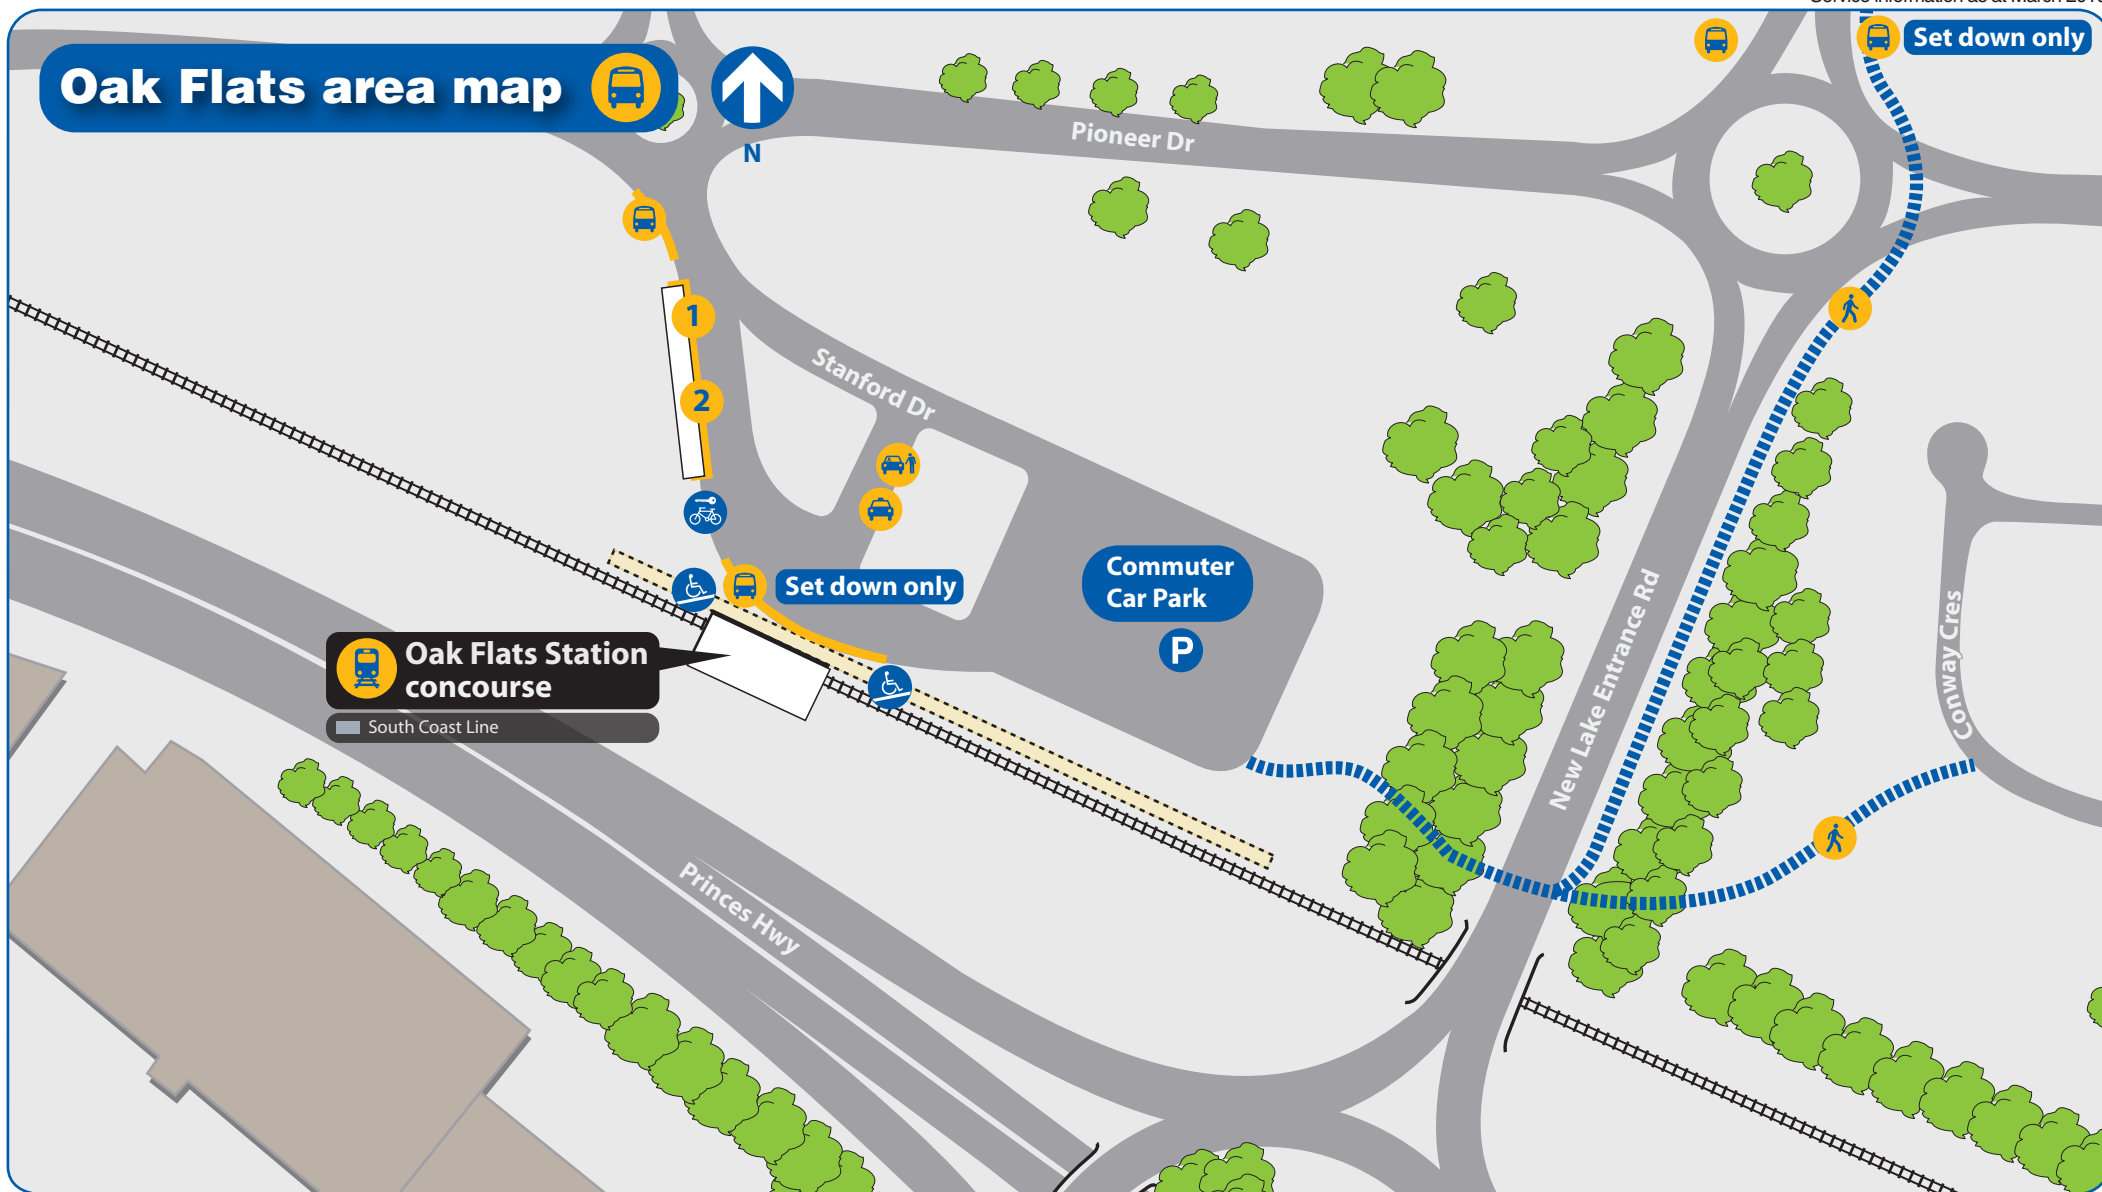

## Legend

- Premier Illawarra routes
- Bus route/suburb
- ◻ Bus/Rail interchange
- - - Rail line
- Railway station

Diagrammatic Map - Not to Scale

131500.com.au  
**Transport Info**  
 Information for people on the move

**Legend**

-  Bus stop
-  Kiss & ride
-  Bus Stand
-  Walking route
-  Taxi rank
-  Bus zone
-  Bicycle lockers
-  Parking
-  Ramp gradient

## Bus departure information

Please use this listing to find your bus number, route destination and bus stand.  
Refer to the Interchange Map to find the bus stand location.

Bus Stand	Route Number	Bus Route Destination	Weekday frequency			Weekend frequency	
			AM Peak	Off Peak	PM Peak	Saturday	Sunday
<b>2</b>	<b>37</b>	Wollongong LakeLink via Shellharbour, Warilla, Primbee, Warrawong and Cringila	60	60	60	60	120
<b>2</b>	<b>51</b>	Wollongong via Shellharbour, Mt Warrigal, Warilla, Primbee and Warrawong	60	60	60	60	120(c)
<b>1</b>	<b>57</b>	Wollongong LakeLink via Dapto, Unanderra and Figtree	60	60	60	60	120
<b>2</b>	<b>76</b>	Shellharbour Beach via Warilla	30(b)	60	60	60	60-120
<b>1</b>	<b>76</b>	Albion Park	30	60	60	60	60-120
<b>2</b>	<b>77</b>	Stockland Shellharbour	1 trip	60	60	120	-
<b>1</b>	<b>77</b>	Albion Park via Albion Park Rail	1 trip	60	60	120	-

### Notes

- (b) 30 to Stockland Shellharbour only. 1 trip operates to Shellharbour Beach.
- (c) Operates until 8:00pm.