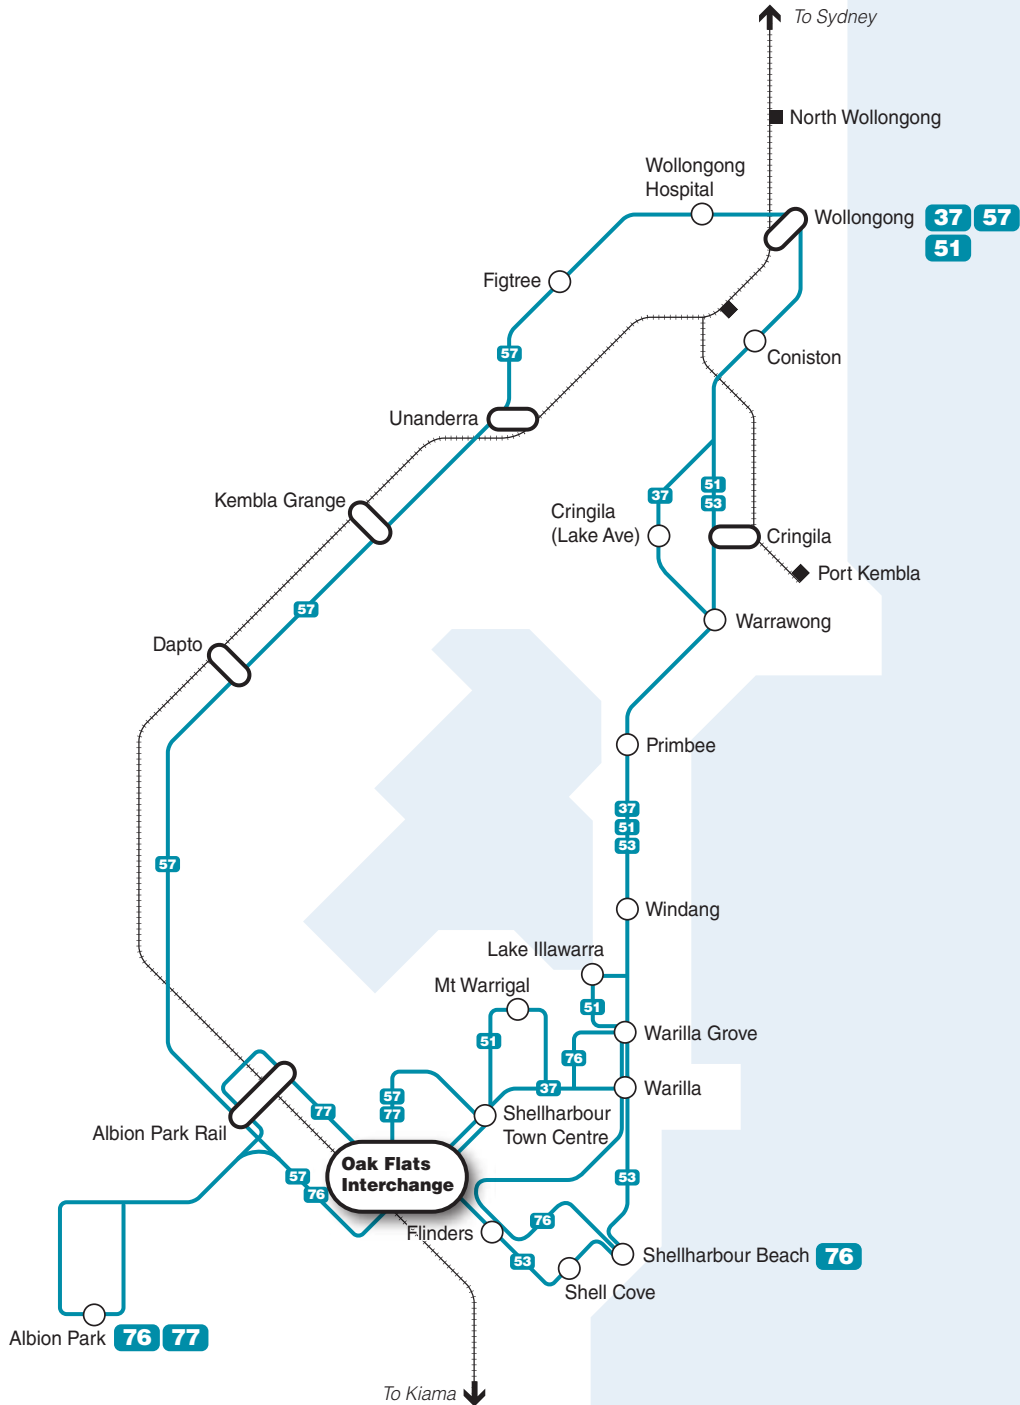

## Legend

- Premier Illawarra routes
- Bus route/suburb
- ◻ Bus/Rail interchange
- - - Rail line
- Railway station

Diagrammatic Map - Not to Scale

131500.com.au  
**Transport Info**  
 Information for people on the move

**Legend**

-  Bus stop
-  Kiss & ride
-  Bus Stand
-  Walking route
-  Taxi rank
-  Bus zone
-  Bicycle lockers
-  Parking
-  Ramp gradient

## Bus departure information

Please use this listing to find your bus number, route destination and bus stand.  
Refer to the Interchange Map to find the bus stand location.

Bus Stand	Route Number	Bus Route Destination	Weekday frequency			Weekend frequency	
			AM Peak	Off Peak	PM Peak	Saturday	Sunday
<b>2</b>	<b>37</b>	Wollongong LakeLink via Shellharbour, Warilla, Primbee, Warrawong and Cringila	60	60	60	60	120
<b>2</b>	<b>51</b>	Wollongong via Shellharbour, Mt Warrigal, Warilla, Primbee and Warrawong	60	60	60	60	120(c)
<b>1</b>	<b>57</b>	Wollongong LakeLink via Dapto, Unanderra and Figtree	60	60	60	60	120
<b>2</b>	<b>76</b>	Shellharbour Beach via Warilla	30(b)	60	60	60	60-120
<b>1</b>	<b>76</b>	Albion Park	30	60	60	60	60-120
<b>2</b>	<b>77</b>	Stockland Shellharbour	1 trip	60	60	120	-
<b>1</b>	<b>77</b>	Albion Park via Albion Park Rail	1 trip	60	60	120	-

### Notes

- (b) 30 to Stockland Shellharbour only. 1 trip operates to Shellharbour Beach.
- (c) Operates until 8:00pm.