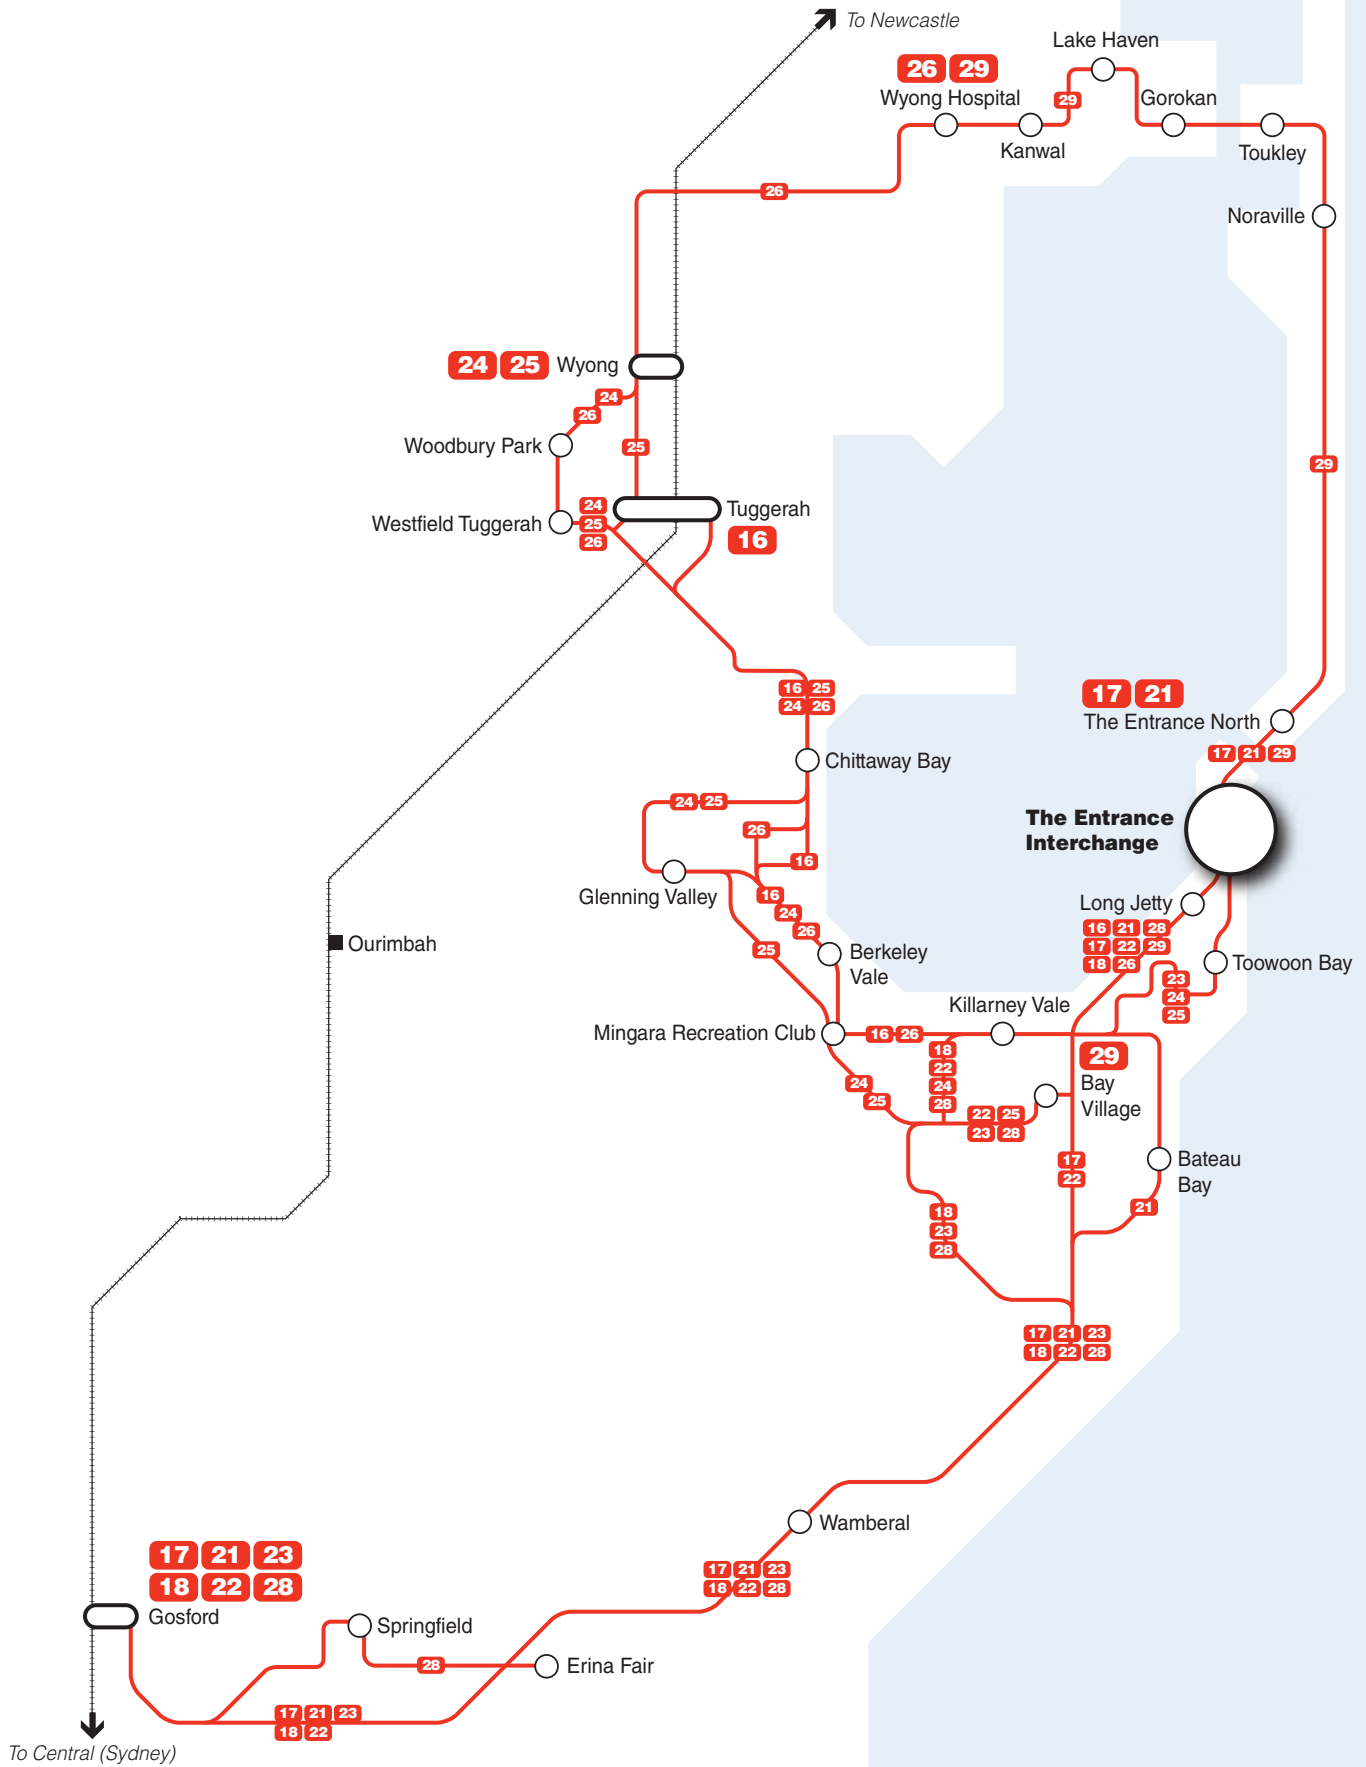

The Entrance bus network map

N

Legend

- Red Bus Services routes
- —+—+— Rail line
- Railway station
- Bus route/suburb
- Bus/Rail interchange

Diagrammatic Map - Not to Scale