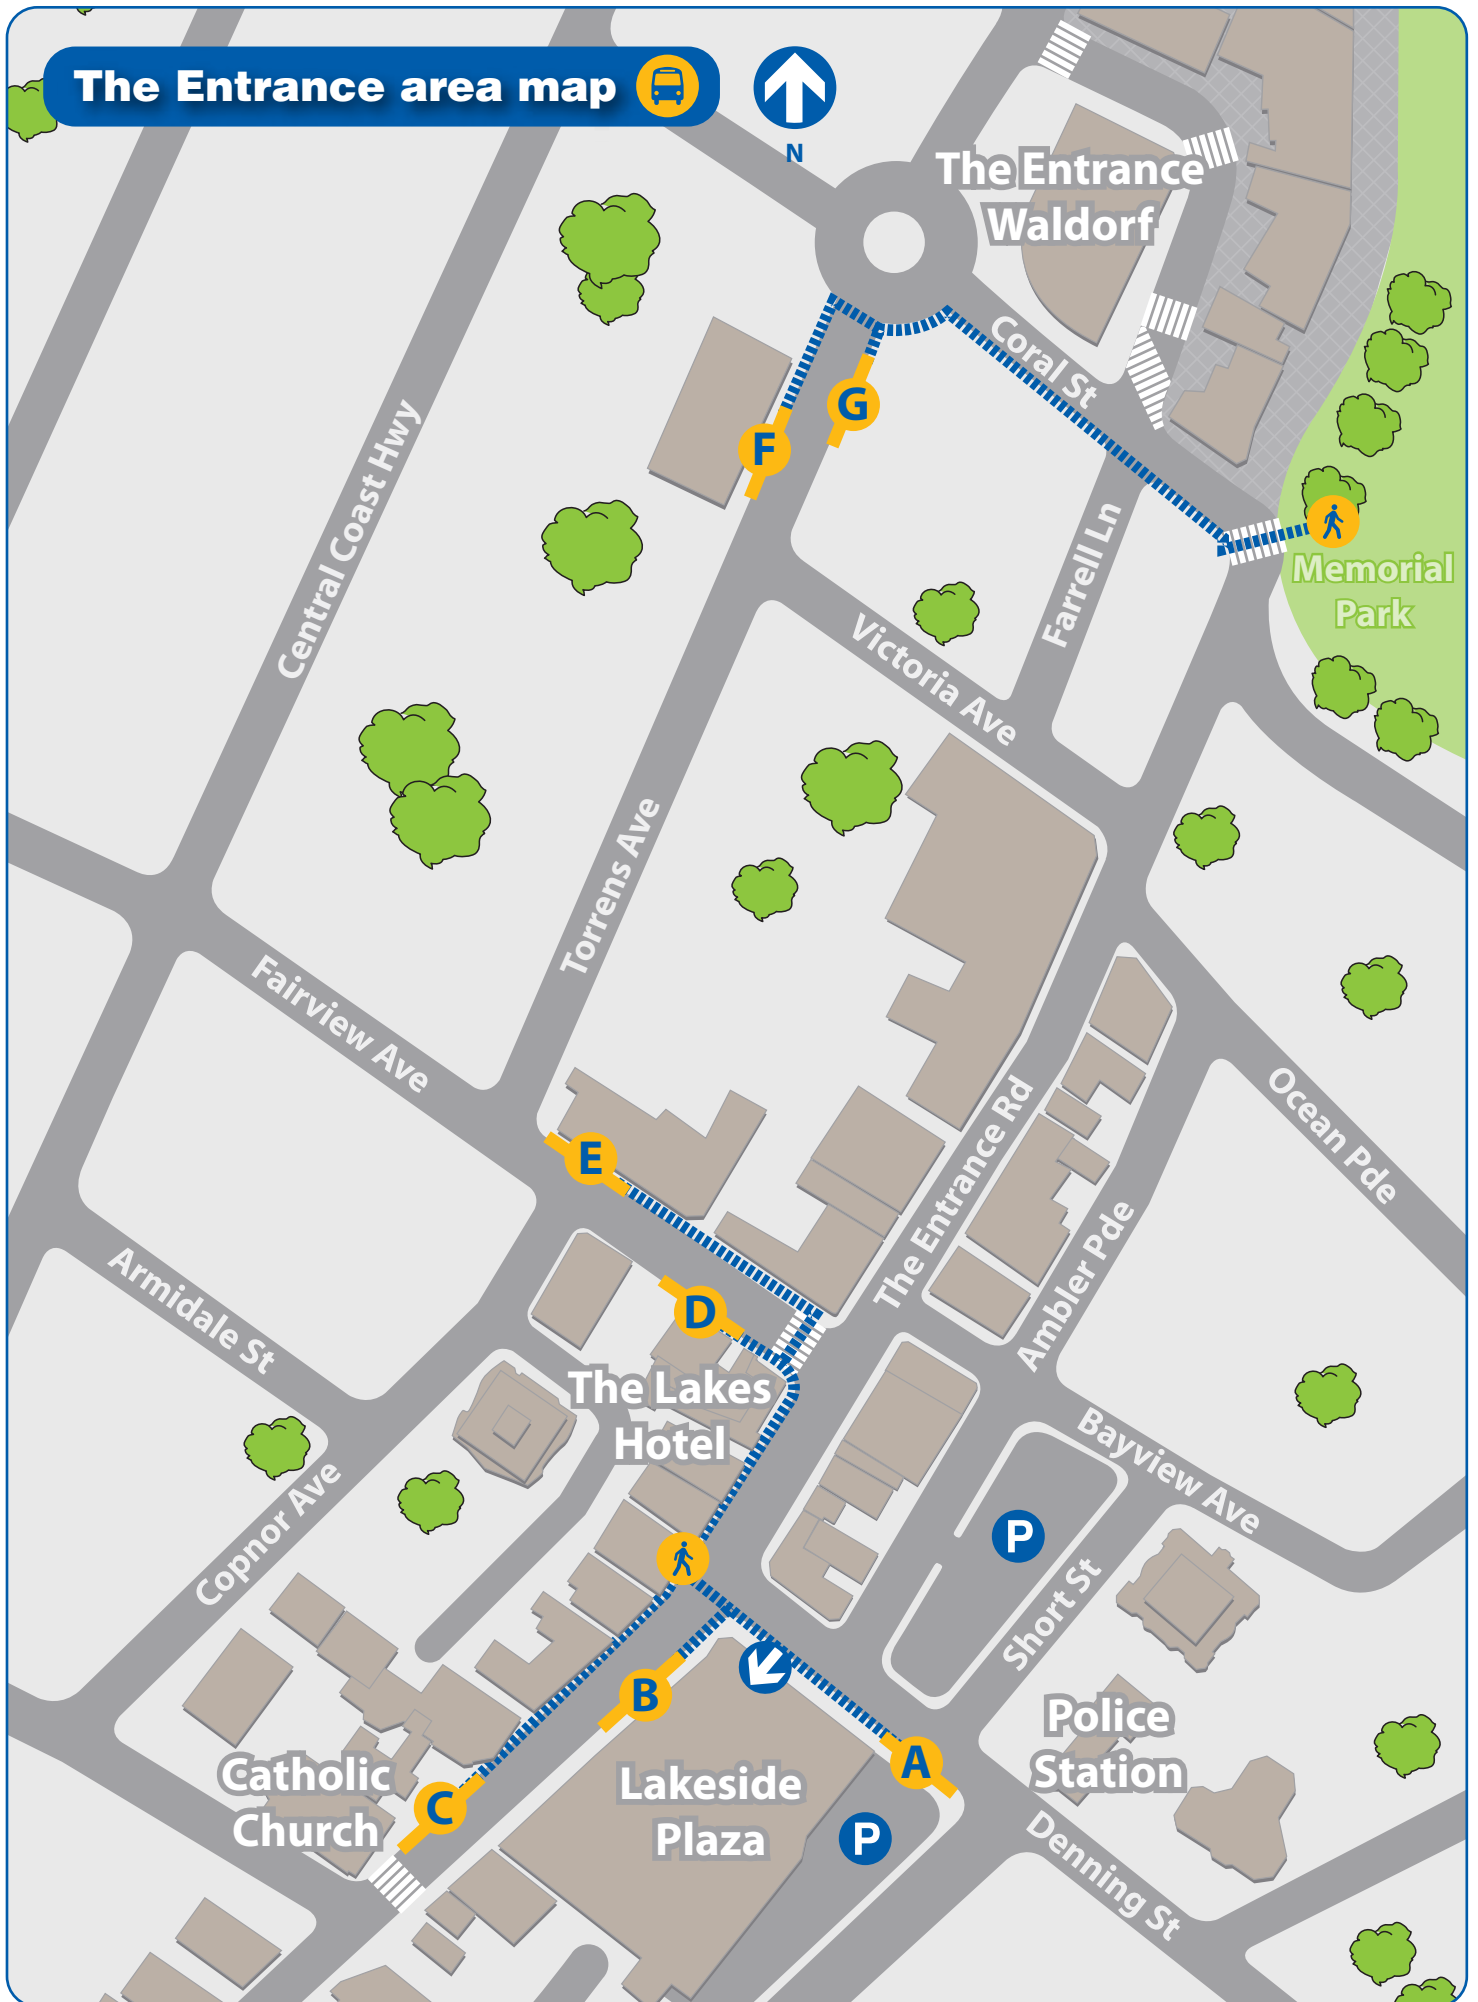

The Entrance bus network map

N

Legend

- Red Bus Services routes
- +—+— Rail line
- Railway station
- Bus route/suburb
- Bus/Rail interchange

Diagrammatic Map - Not to Scale

The Entrance area map

Legend

Bus stand

Walking route

Parking

Bus zone

Entry

Bus services at The Entrance

Bus departure information

Please use this listing to find your bus number, route destination and bus stand.
Refer to the Interchange Map to find the bus stand location.

Bus Stand	Route Number	Bus Route Destination	Weekday frequency			Weekend frequency	
			AM Peak	Off Peak	PM Peak	Saturday	Sunday
A	23	The Entrance - Torrens Ave	30-60	60	30-60	60	60
A	24	The Entrance - Torrens Ave	2 trips	-	2 trips	-	-
A	25	The Entrance - Torrens Ave	15-30	60	15-30	60	60
B	16	Tuggerah Station via Long Jetty, Killarney Vale and Chittaway Bay	2 trips	-	2 trips	-	-
B	17	Gosford via Long Jetty and Wamberal	2 trips	-	2 trips	-	-
B	18	Gosford via Long Jetty, Killarney Vale and Wamberal	3 trips	-	3 trips	-	-
B	21	Gosford via Long Jetty, Bay Village, Bateau Bay, Wamberal and Erina Fair	30-60	60	30-60	60	60
B	22	Gosford via Long Jetty, Killarney Vale, Bay Village, Wamberal and Erina Fair	60	60	60	60	60
B	26	Wyong Hospital via Long Jetty, Bay Village, Tuggerah and Wyong	30-60	60	30-60	60	60
B	28	Gosford via Long Jetty, Killarney Vale, Bay Village, Wamberal and Erina Fair	(b)	(b)	(b)	(b)	(b)
B	29	Bay Village via Long Jetty	2 trips	120	2 trips	4 trips	4 trips
C	16	The Entrance - Torrens Ave	2 trips	-	2 trips	-	-
C	17	The Entrance North	2 trips	-	2 trips	-	-
C	18	The Entrance - Torrens Ave	3 trips	-	3 trips	-	-
C	21	The Entrance North	30-60	60	30-60	60	60
C	22	The Entrance - Torrens Ave	60	60	60	60	60
C	26	The Entrance - Torrens Ave	30-60	60	30-60	60	60
C	28	The Entrance - Torrens Ave	(b)	(b)	(b)	(b)	(b)
C	29	Wyong Hospital via The Entrance North, Noraville, Toukley and Lake Haven	2 trips	120	2 trips	4 trips	4 trips