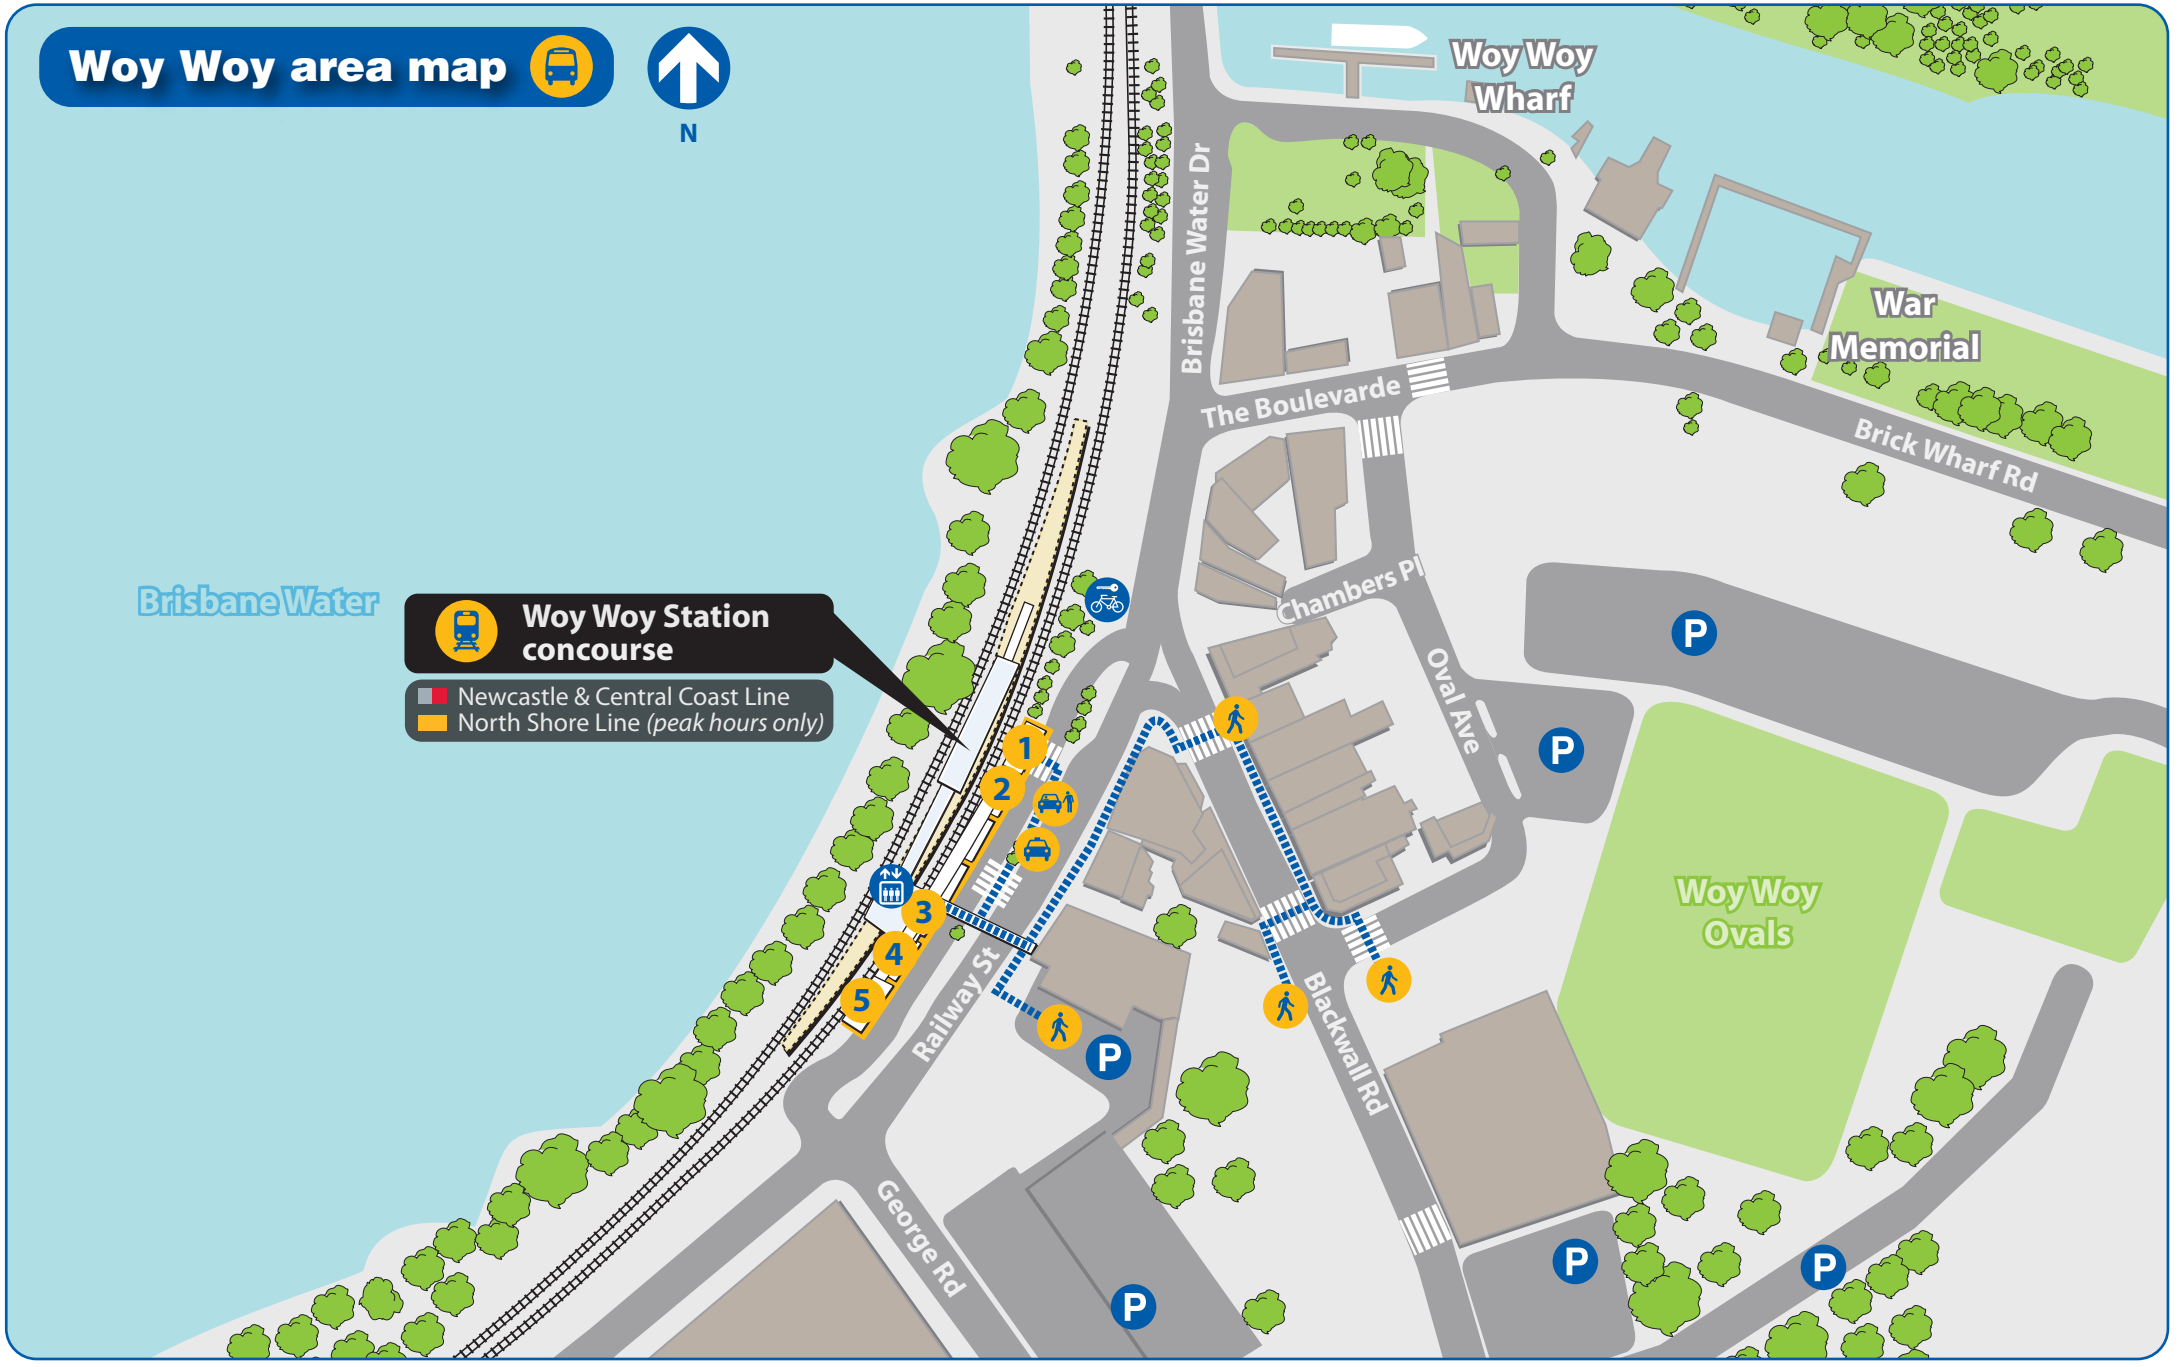

## Legend

- Busways routes
- - - Busways routes - limited service
- Rail line
- Railway station
- Bus route/suburb
- Bus/Rail interchange

Diagrammatic Map - Not to Scale

# Woy Woy area map

N

Brisbane Water

**Woy Woy Station concourse**

- Newcastle & Central Coast Line
- North Shore Line (peak hours only)

## Legend

- Kiss & Ride
- Walking route
- Parking
- Lift
- Bus stand
- Taxi rank
- Bus zone
- Bicycle lockers

## Bus departure information

Please use this listing to find your bus number, route destination and bus stand.  
Refer to the Interchange Map to find the bus stand location.

Bus Stand	Route Number	Bus Route Destination	Weekday frequency			Weekend frequency	
			AM Peak	Off Peak	PM Peak	Saturday	Sunday
<b>1</b>	<b>55</b>	Gosford via Koolewong, Tascott and Point Clare	30	30	30	30	60
<b>1</b>	<b>70</b>	Gosford Hospital via Glenrock Pde, West Tascott and Gosford	60	60	60	60	120
<b>2</b>	<b>50</b>	Umina Beach via Ocean Beach Rd	30	30	30	30	60
<b>2</b>	<b>55</b>	Ettalong Beach via Umina Beach	30	30	30	30	60
<b>3</b>	<b>53</b>	Booker Bay via Blackwall and Ettalong Beach	30	30	30	30	60
<b>3</b>	<b>70</b>	Ettalong Beach via Blackwall	60	60	60	60	120
<b>4</b>	<b>59</b>	Wagstaffe via Booker Bay, Ettalong Beach, Empire Bay and Killcare	1 trip	1 trip	1 trip	2 trips	-
<b>4</b>	<b>64</b>	Gosford via Booker Bay, Ettalong Beach, Empire Bay and Erina Fair	30-60	60	30-60	60	4 trips
<b>5</b>	<b>54</b>	Umina Beach / Patonga	-	60	-	120	-
<b>5</b>	<b>57</b>	Umina West via Veron Rd	20	60	20	60	120
<b>5</b>	<b>58</b>	Phegans Bay and Woy Woy Bay	3 trips	2 trips	4 trips	2 trips	-