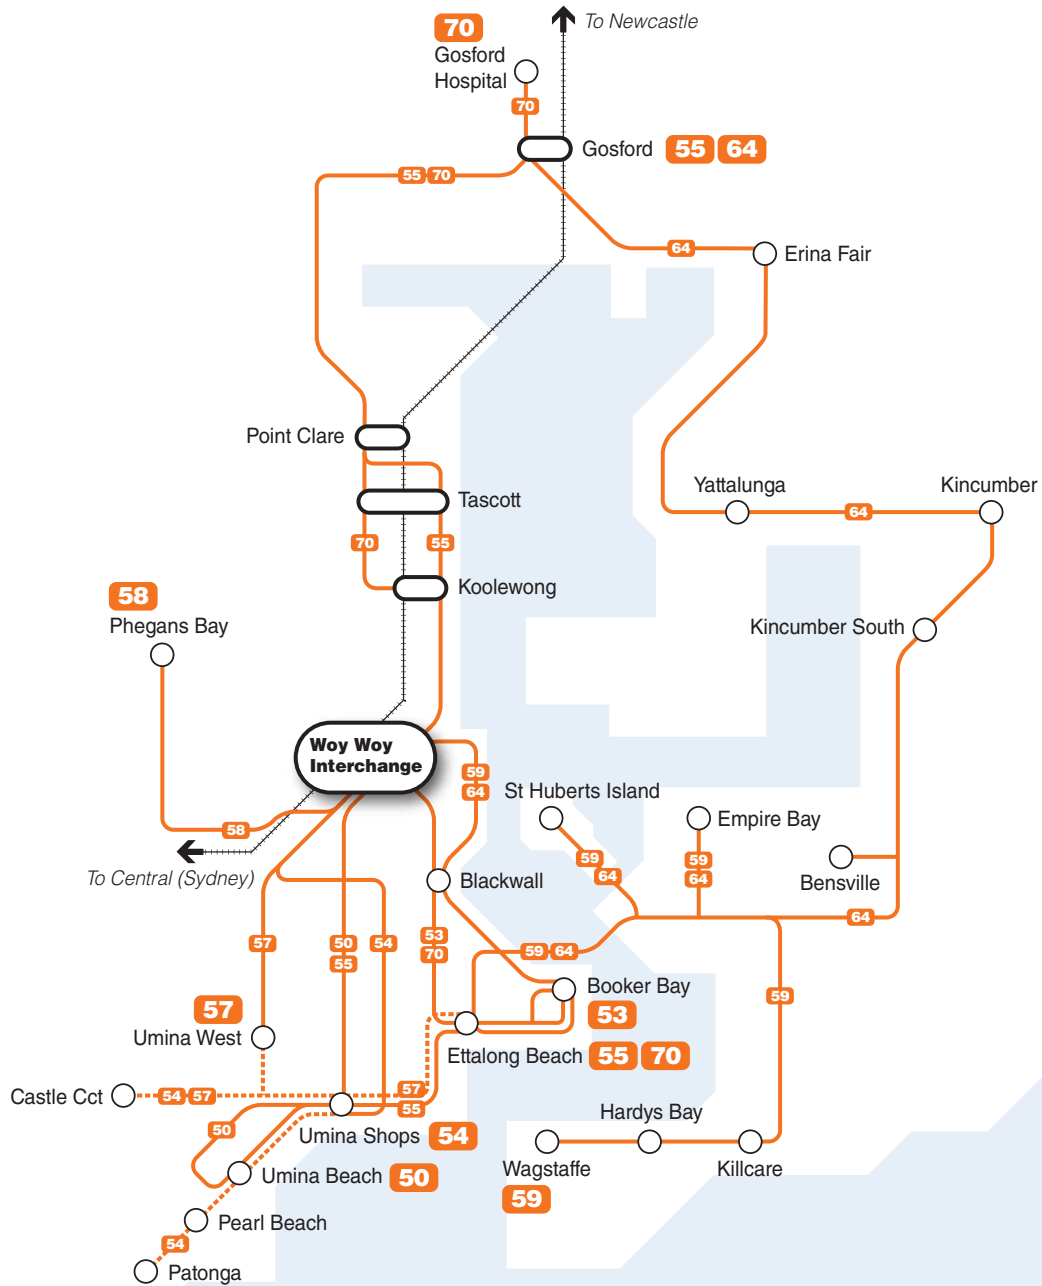

## Legend

- Busways routes
- - - Busways routes - limited service
- Rail line
- Railway station
- Bus route/suburb
- Bus/Rail interchange

Diagrammatic Map - Not to Scale

# Woy Woy area map

N

Brisbane Water

**Woy Woy Station concourse**

- Newcastle & Central Coast Line
- North Shore Line (peak hours only)

## Legend

- Kiss & Ride
- Walking route
- Parking
- Lift
- Bus stand
- Taxi rank
- Bus zone
- Bicycle lockers

## Bus departure information

Please use this listing to find your bus number, route destination and bus stand.  
Refer to the Interchange Map to find the bus stand location.

Bus Stand	Route Number	Bus Route Destination	Weekday frequency			Weekend frequency	
			AM Peak	Off Peak	PM Peak	Saturday	Sunday
<b>1</b>	<b>55</b>	Gosford via Koolewong, Tascott and Point Clare	30	30	30	30	60
<b>1</b>	<b>70</b>	Gosford Hospital via Glenrock Pde, West Tascott and Gosford	60	60	60	60	120
<b>2</b>	<b>50</b>	Umina Beach via Ocean Beach Rd	30	30	30	30	60
<b>2</b>	<b>55</b>	Ettalong Beach via Umina Beach	30	30	30	30	60
<b>3</b>	<b>53</b>	Booker Bay via Blackwall and Ettalong Beach	30	30	30	30	60
<b>3</b>	<b>70</b>	Ettalong Beach via Blackwall	60	60	60	60	120
<b>4</b>	<b>59</b>	Wagstaffe via Booker Bay, Ettalong Beach, Empire Bay and Killcare	1 trip	1 trip	1 trip	2 trips	-
<b>4</b>	<b>64</b>	Gosford via Booker Bay, Ettalong Beach, Empire Bay and Erina Fair	30-60	60	30-60	60	4 trips
<b>5</b>	<b>54</b>	Umina Beach / Patonga	-	60	-	120	-
<b>5</b>	<b>57</b>	Umina West via Veron Rd	20	60	20	60	120
<b>5</b>	<b>58</b>	Phegans Bay and Woy Woy Bay	3 trips	2 trips	4 trips	2 trips	-