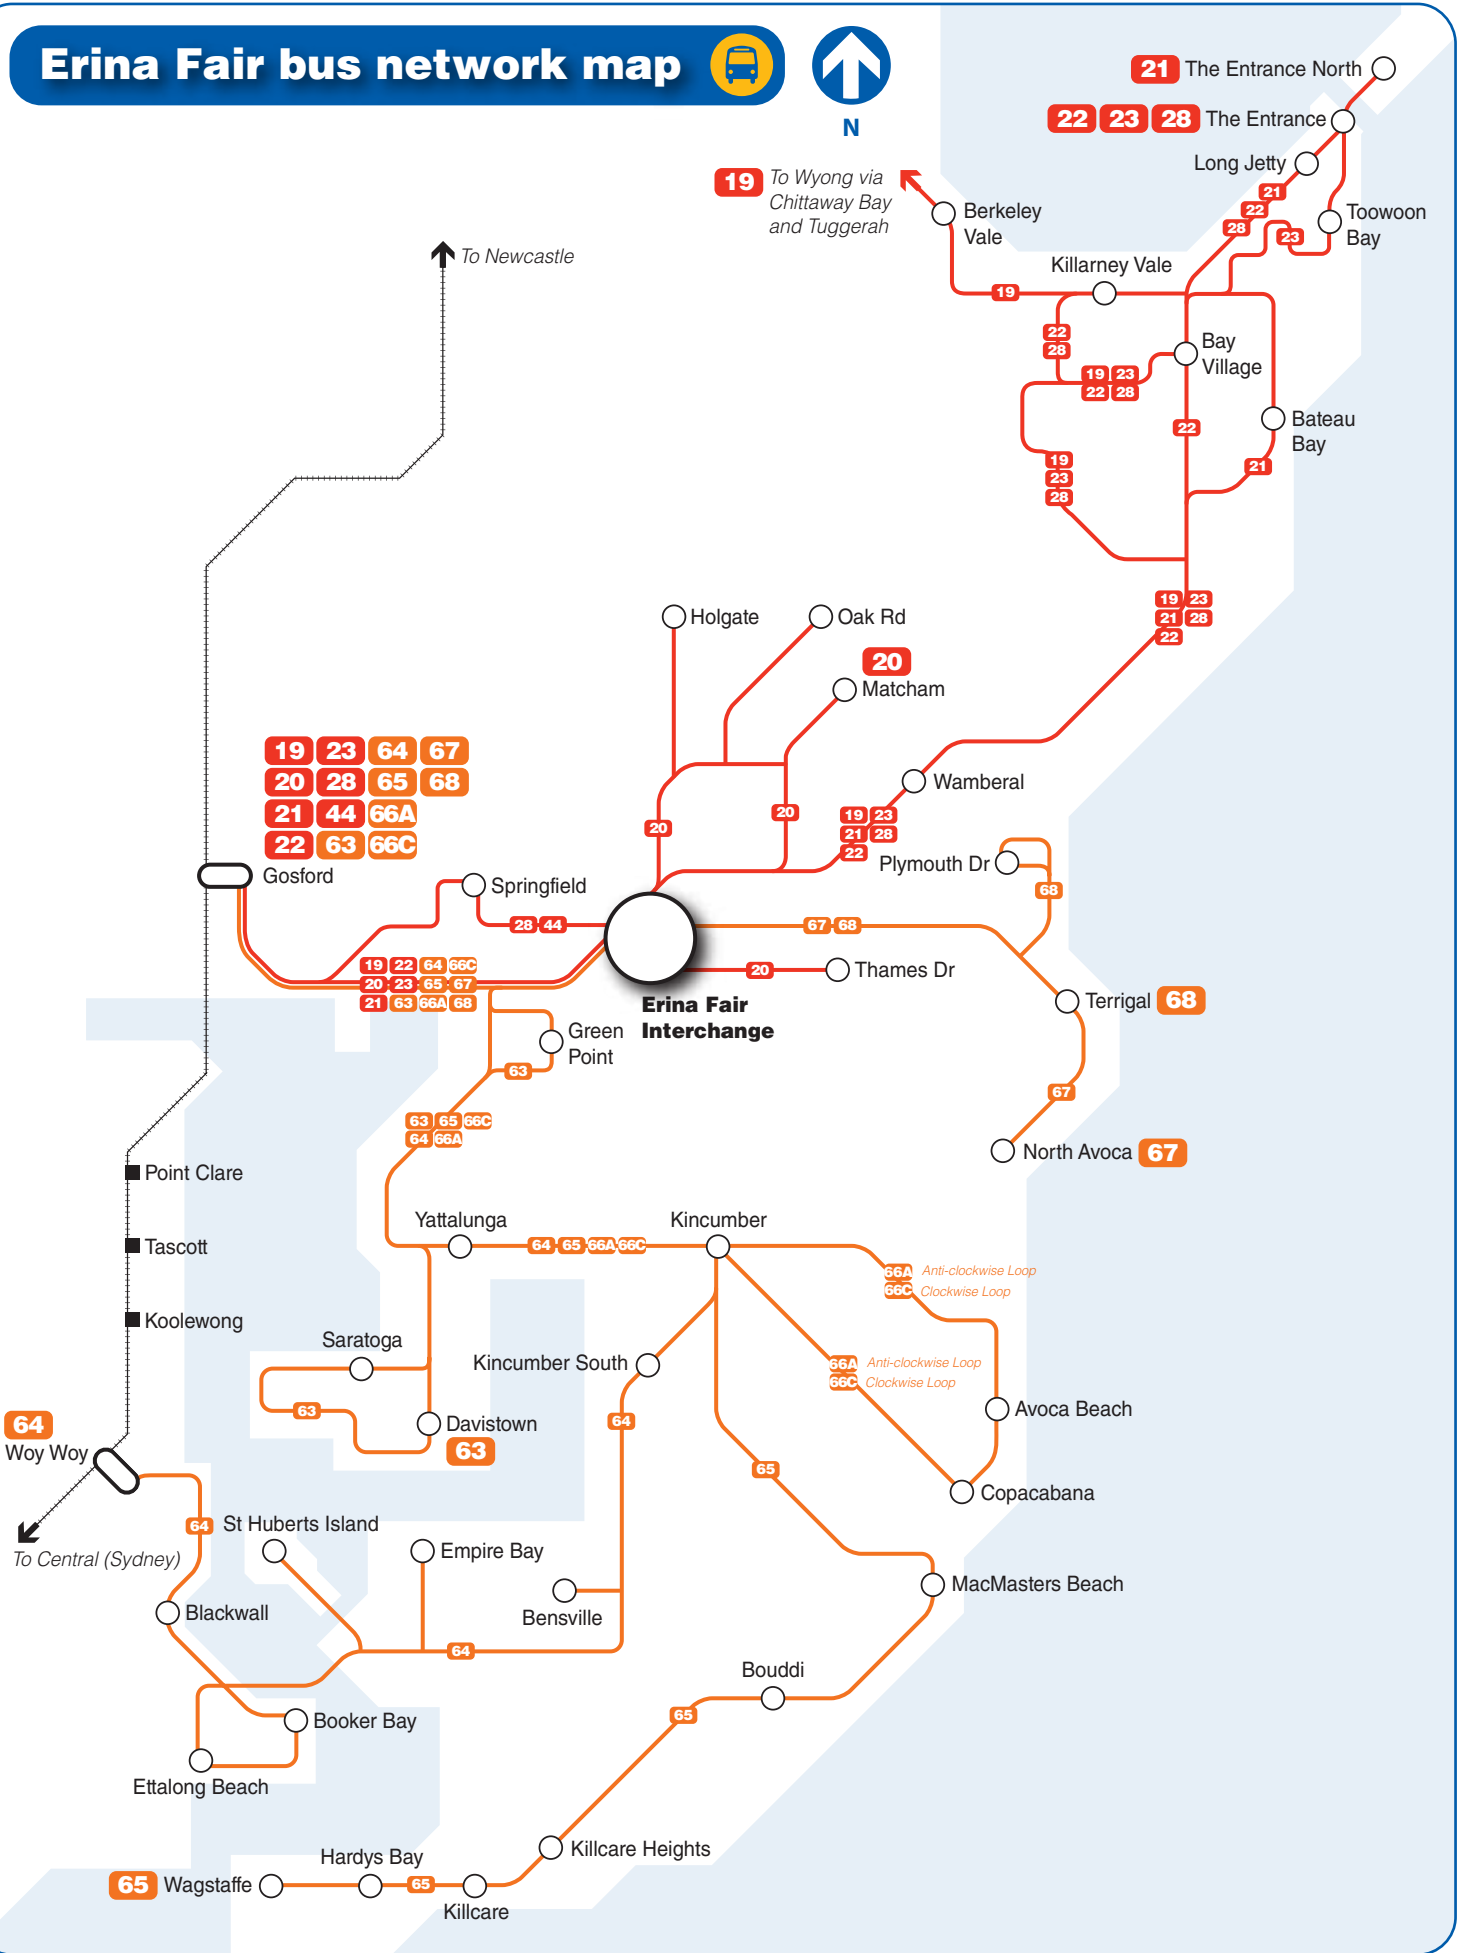

Erina Fair bus network map

N

- 19 23 64 67
- 20 28 65 68
- 21 44 66A
- 22 63 66C

- 19 22 64 66C
- 20 23 65 67
- 21 63 66A 68

- 63 65 66C
- 64 66A

- 64 65 66A 66C

- 66A Anti-clockwise Loop
- 66C Clockwise Loop

- 66A Anti-clockwise Loop
- 66C Clockwise Loop

Legend

- Busways routes
- Red Bus Services routes
- Diagrammatic Map - Not to Scale
- Rail line
- Railway station
- Bus route/suburb
- Bus/Rail interchange

Erina Fair area map

Legend

- Bus stand
- Walking route
- Parking
- Taxi rank
- Bus zone
- Entry

Bus services at Erina Fair

Bus departure information

Please use this listing to find your bus number, route destination and bus stand.
Refer to the Interchange Map to find the bus stand location.

Bus Stand	Route Number	Bus Route Destination	Weekday frequency			Weekend frequency	
			AM Peak	Off Peak	PM Peak	Saturday	Sunday
E	19	Wyong via Wamberal, Bay Village, Chittaway Bay and Tuggerah	30-60	60	30-60	60	60
E	21	The Entrance North via Wamberal, Bateau Bay, Bay Village and The Entrance	30-60	60	30-60	60	60
E	22	The Entrance via Wamberal, Bay Village, Killarney Vale and Long Jetty	60	60	60	60	60
E	23	The Entrance via Wamberal, Bay Village and Toowoan Bay	30-60	60	30-60	60	60
E	28	The Entrance via Wamberal, Bay Village, Killarney Vale and Long Jetty	(b)	(b)	(b)	(b)	(b)
F	67	North Avoca via Terrigal	30-60	60	30-60	60	120
F	68	Terrigal via Wamberal	45	60	45	60	120
G	20	Matcham via Holgate	2 trips	2 trips	2 trips	-	-