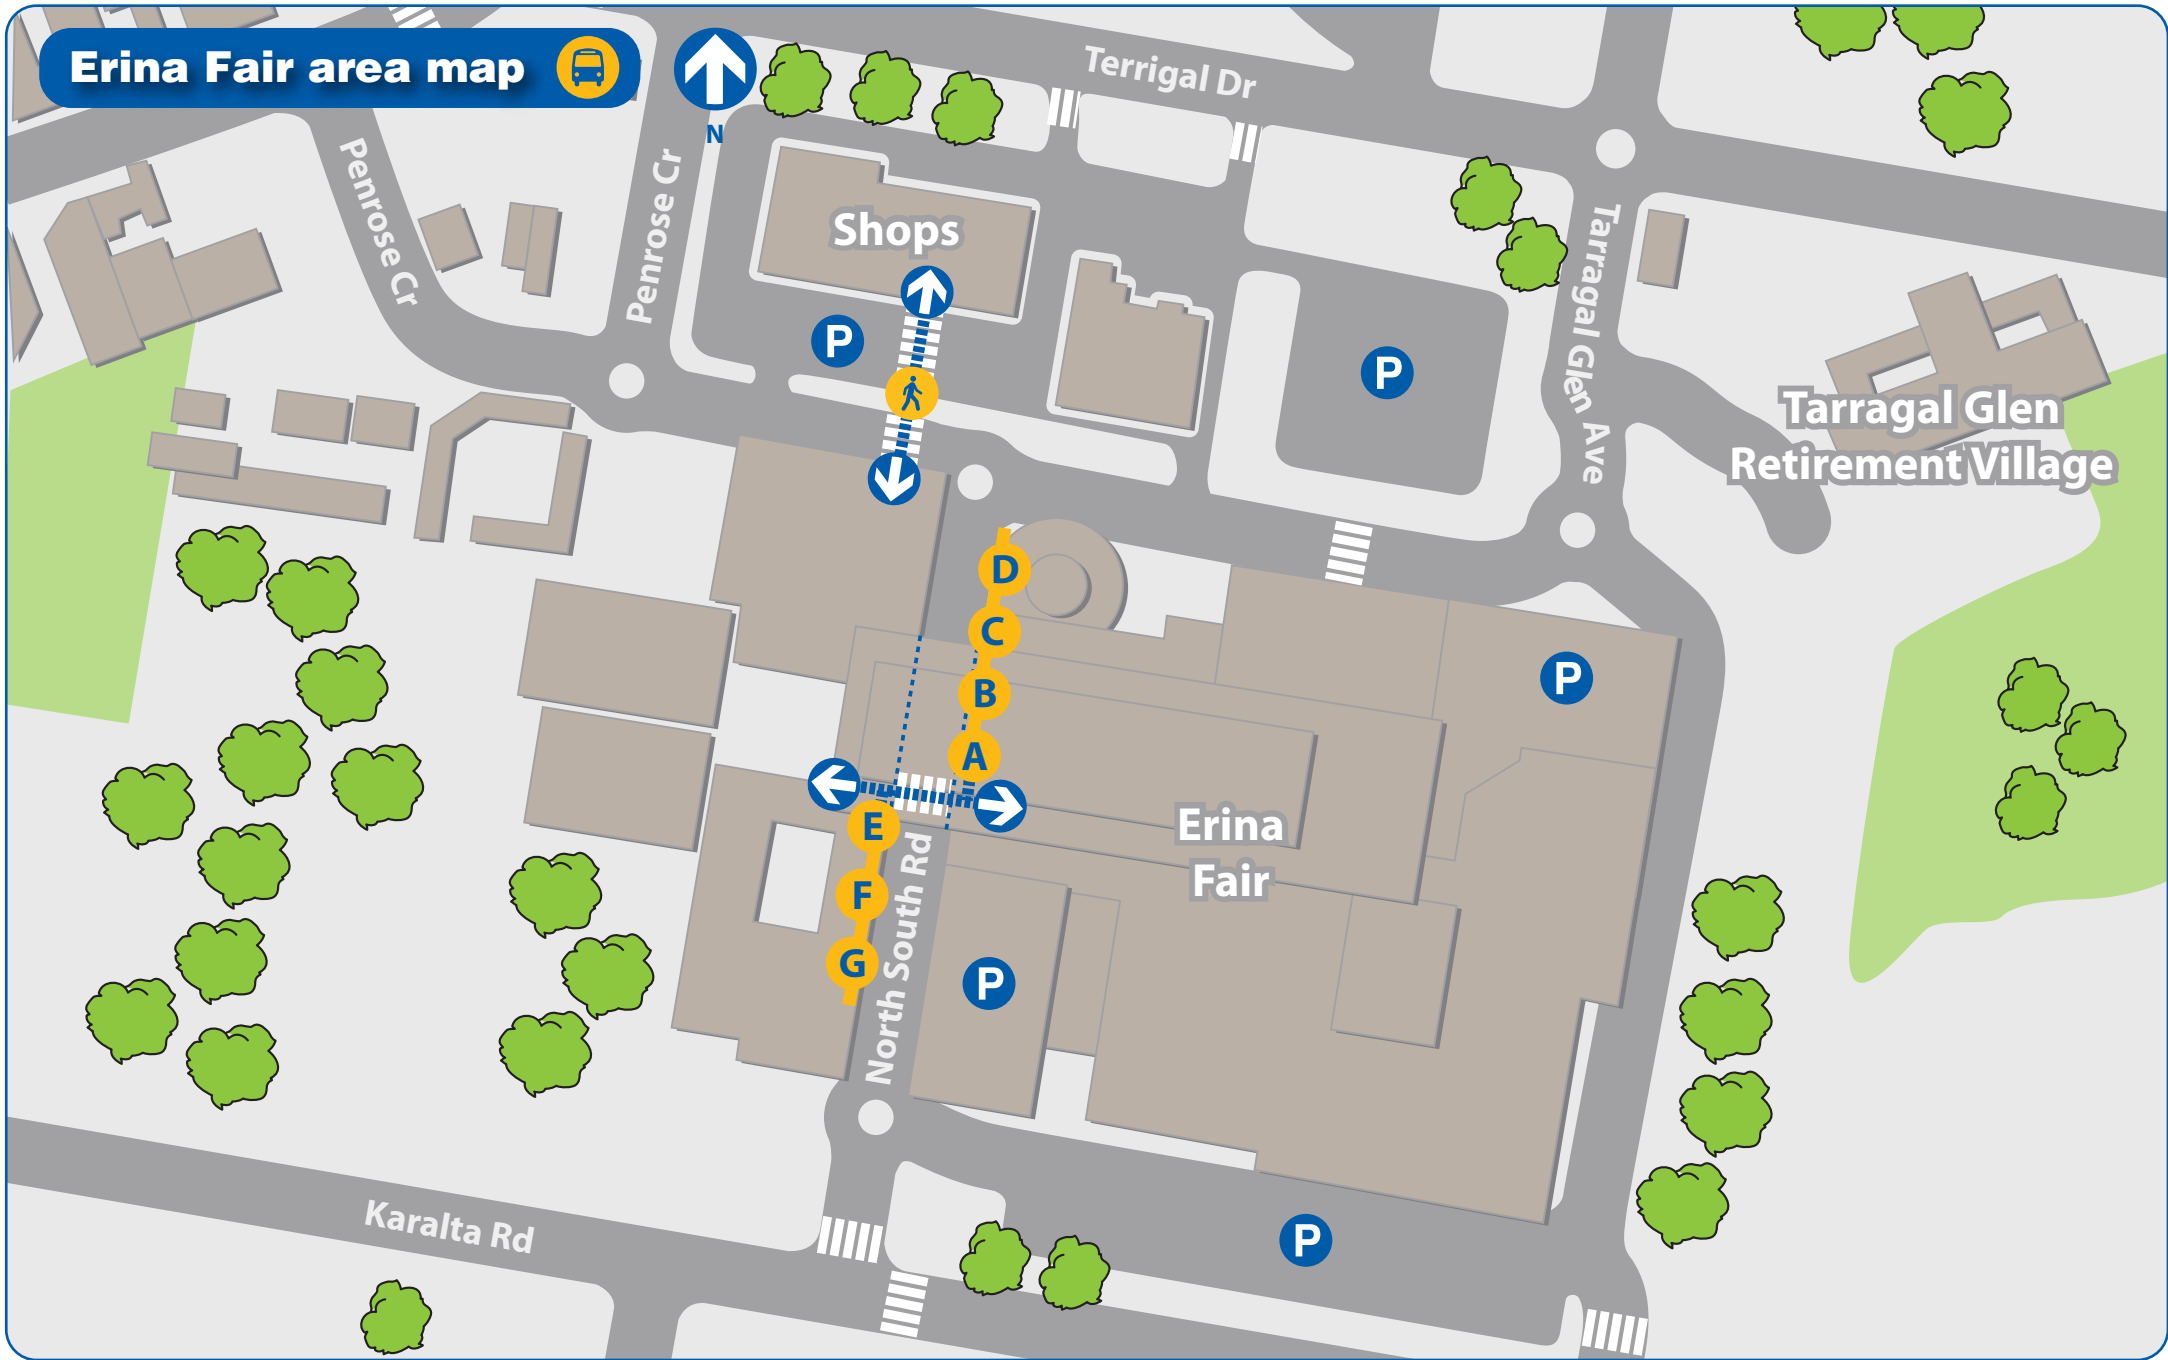

Erina Fair area map

Legend

- Bus stand
- Walking route
- Parking
- Taxi rank
- Bus zone
- Entry

Bus services at Erina Fair

Bus departure information

Please use this listing to find your bus number, route destination and bus stand.
Refer to the Interchange Map to find the bus stand location.

Bus Stand	Route Number	Bus Route Destination	Weekday frequency			Weekend frequency	
			AM Peak	Off Peak	PM Peak	Saturday	Sunday
A/B	19	Gosford	30-60	60	30-60	60	60
A/B	20	Gosford via Thames Dr	2 trips	2 trips	2 trips	-	-
A/B	21	Gosford	30-60	60	30-60	60	60
A/B	22	Gosford	60	60	60	60	60
A/B	23	Gosford	30-60	60	30-60	60	60
A/B	28	Gosford via Springfield	(b)	(b)	(b)	(b)	(b)
A/B	44	Gosford via Springfield	15-30	30	15-30	60	60
A/B	63	Gosford	30	60	30	60	60
A/B	64	Gosford	30-60	60	30-60	60	3 trips
A/B	65	Gosford	4 trips	120	4 trips	2 trips	-
A/B	66A	Gosford	30	60	-	60	2 trips
A/B	66C	Gosford	-	60	30	60	2 trips
A/B	67	Gosford	30-60	60	30-60	60	120
A/B	68	Gosford	45	60	45	60	120
C/D	63	Saratoga and Davistown via Green Point	30	60	30	60	60
C/D	64	Woy Woy via Kincumber, Empire Bay, Ettalong Beach and Booker Bay	30-60	60	30-60	60	3 trips
C/D	65	Wagstaffe via Kincumber, MacMasters Beach and Killcare	-	120	3 trips	2 trips	-
C/D	66A	Copacabana then Avoca Beach via Kincumber	30	60	-	60	2 trips
C/D	66C	Avoca Beach then Copacabana via Kincumber	-	60	30	60	2 trips

Bus Operator Legend

- Busways
- Red Bus Services

Notes

- (b) Night service only.