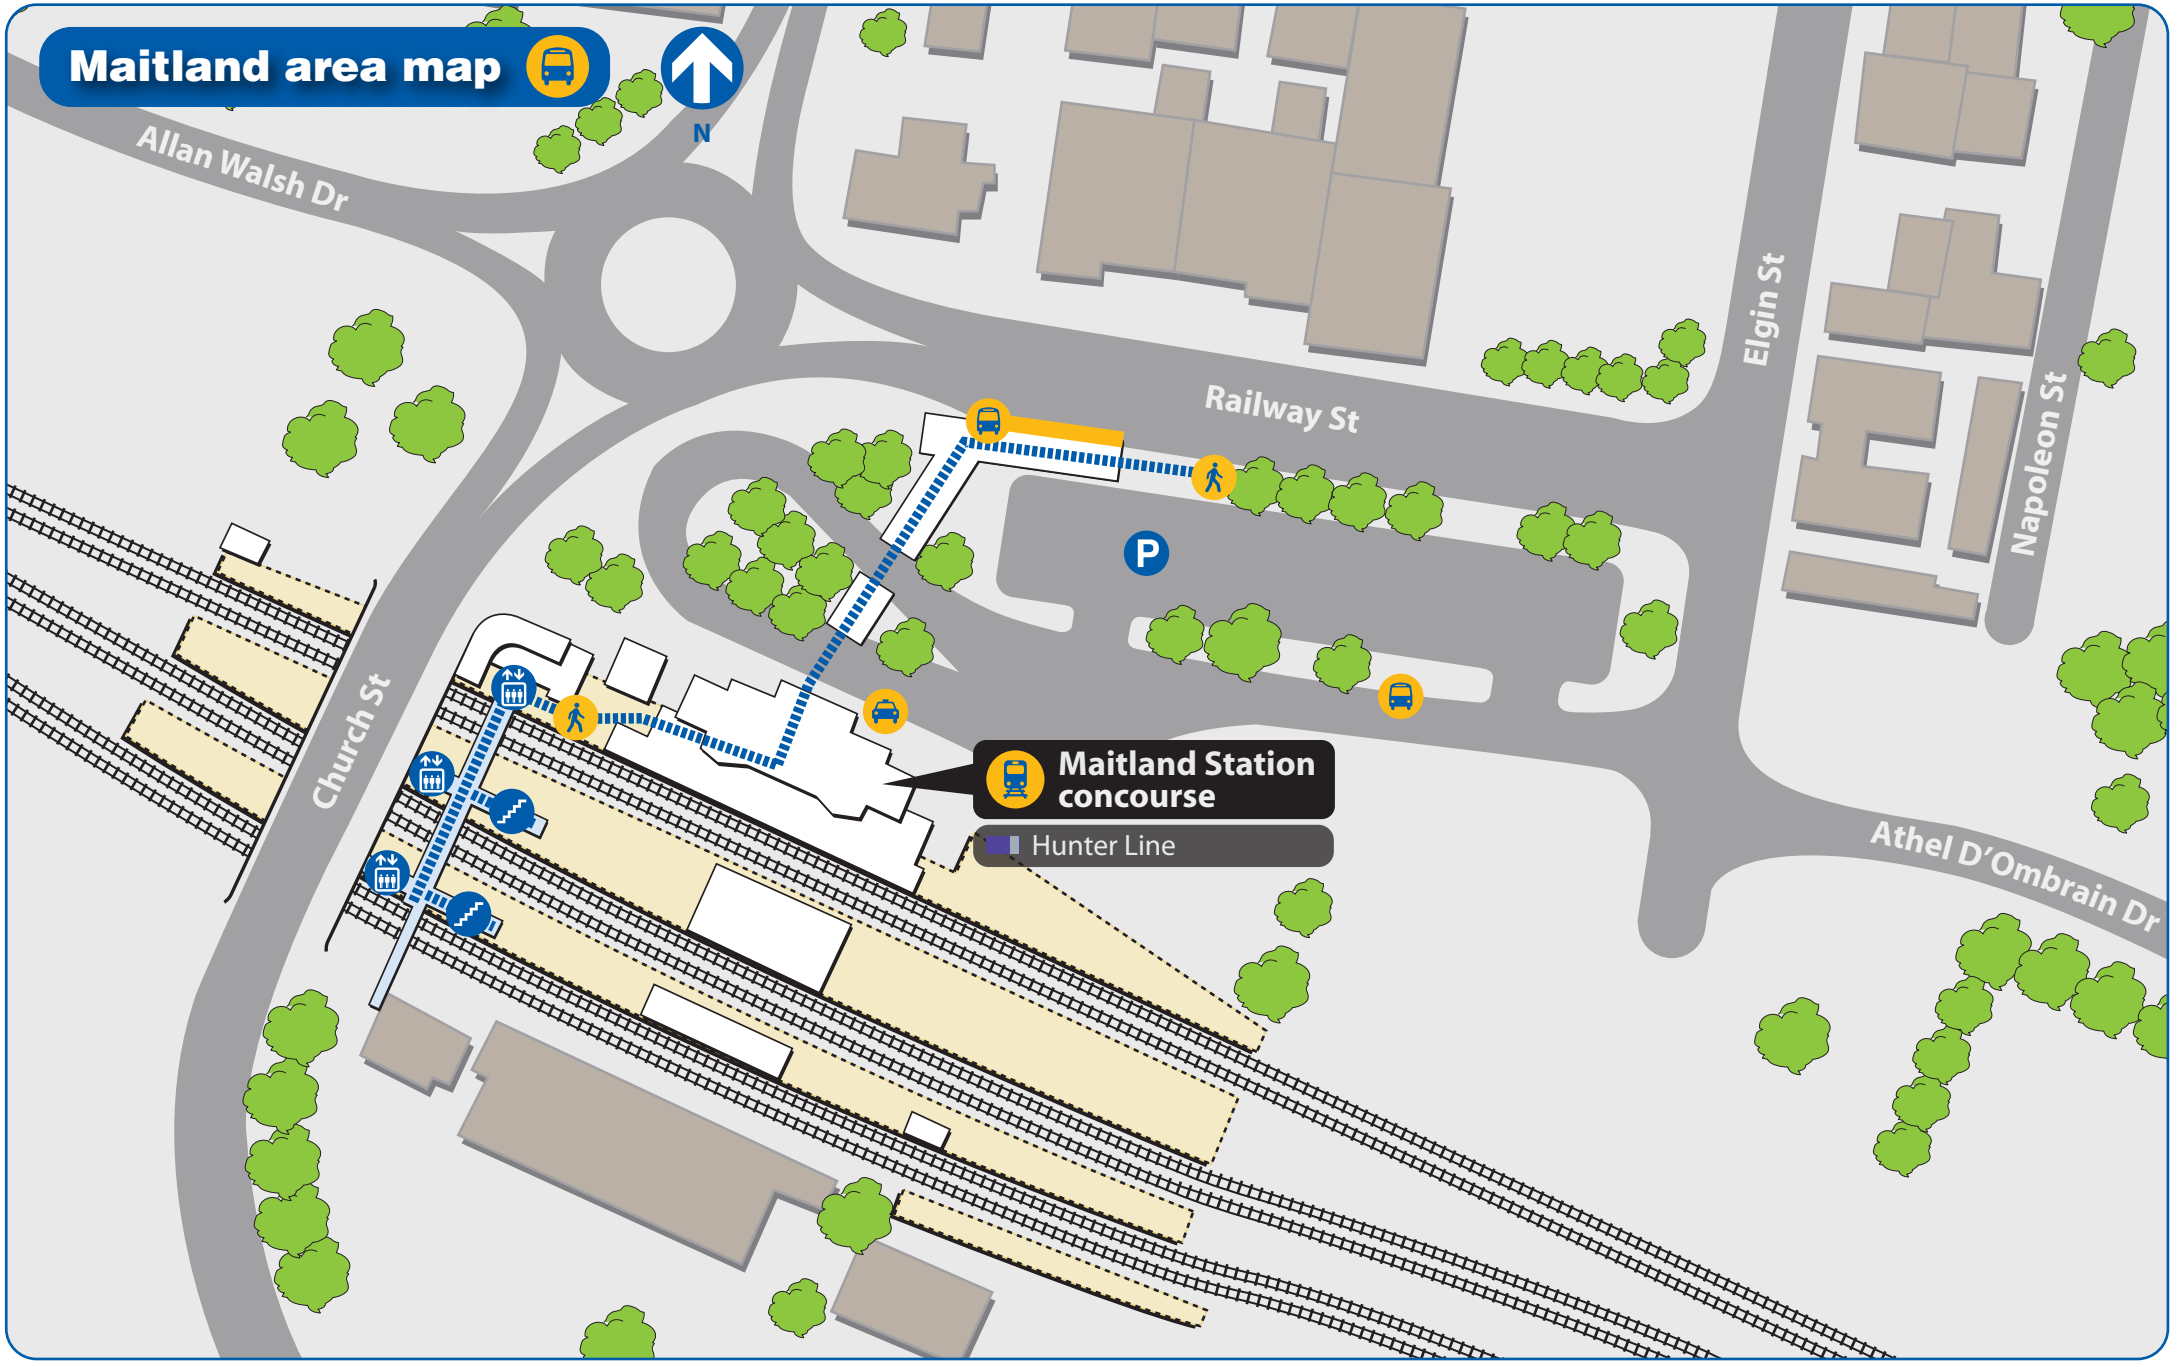

## Legend

- Hunter Valley Buses routes
- - - Hunter Valley Buses routes - limited service
- Rover Coaches routes
- Rail line
- Railway station
- Bus route/suburb
- Bus/Rail interchange

Diagrammatic Map - Not to Scale

# Maitland area map

N

 **Maitland Station concourse**  
 Hunter Line

## Legend

-  Bus stand
-  Walking route
-  Lift
-  Parking
-  Taxi rank
-  Bus zone
-  Stairs

### Notes

(b) Limited service to Gresford via Paterson.