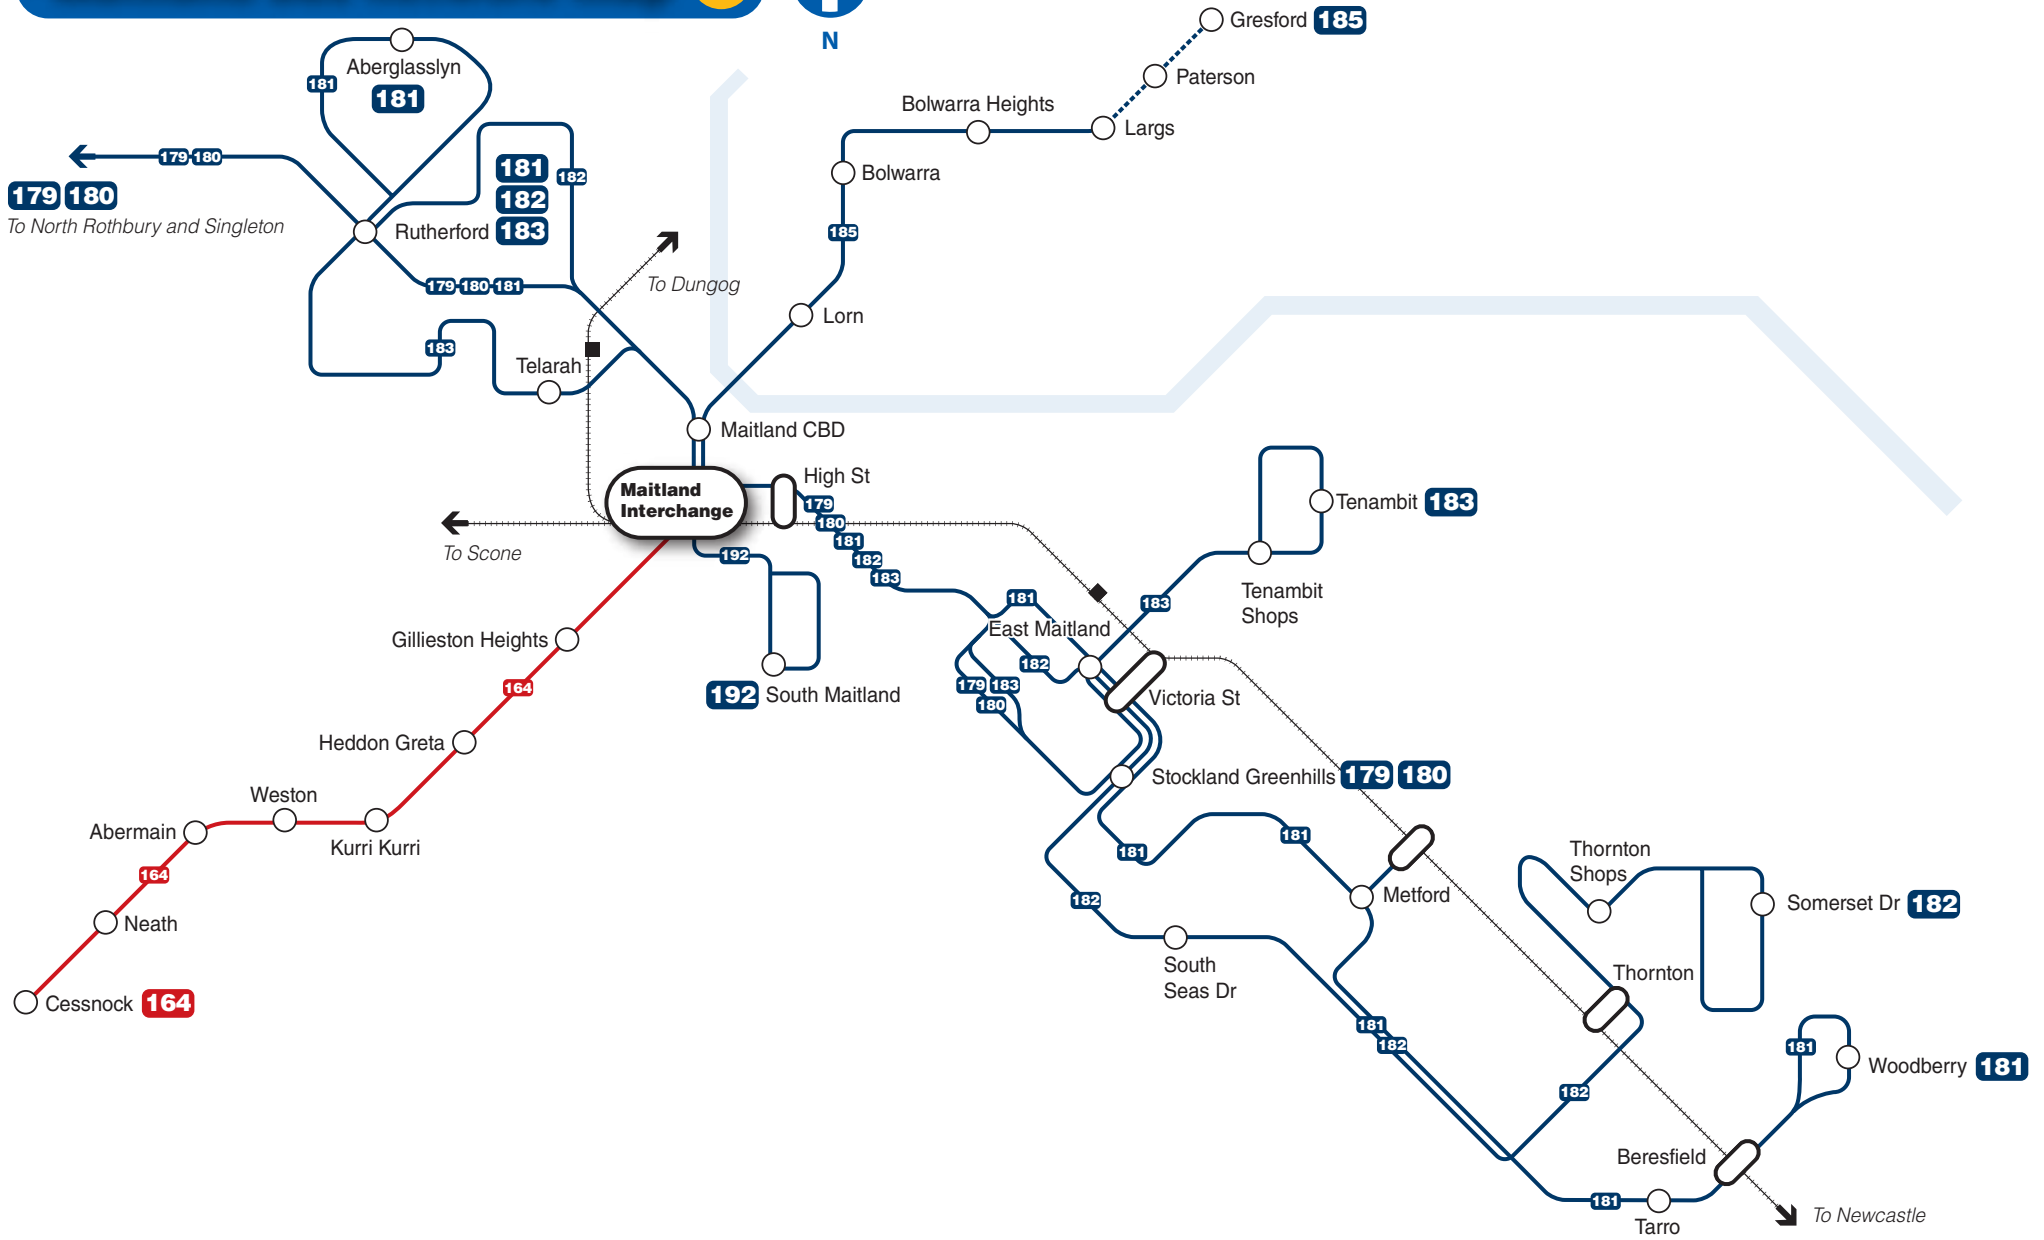

## Legend

- Hunter Valley Buses routes
- - - Hunter Valley Buses routes - limited service
- Rover Coaches routes
- Rail line
- Railway station
- Bus route/suburb
- Bus/Rail interchange

Diagrammatic Map - Not to Scale

# Maitland area map

N

 **Maitland Station concourse**  
 Hunter Line

## Legend

-  Bus stand
-  Walking route
-  Lift
-  Parking
-  Taxi rank
-  Bus zone
-  Stairs

### Notes

(b) Limited service to Gresford via Paterson.