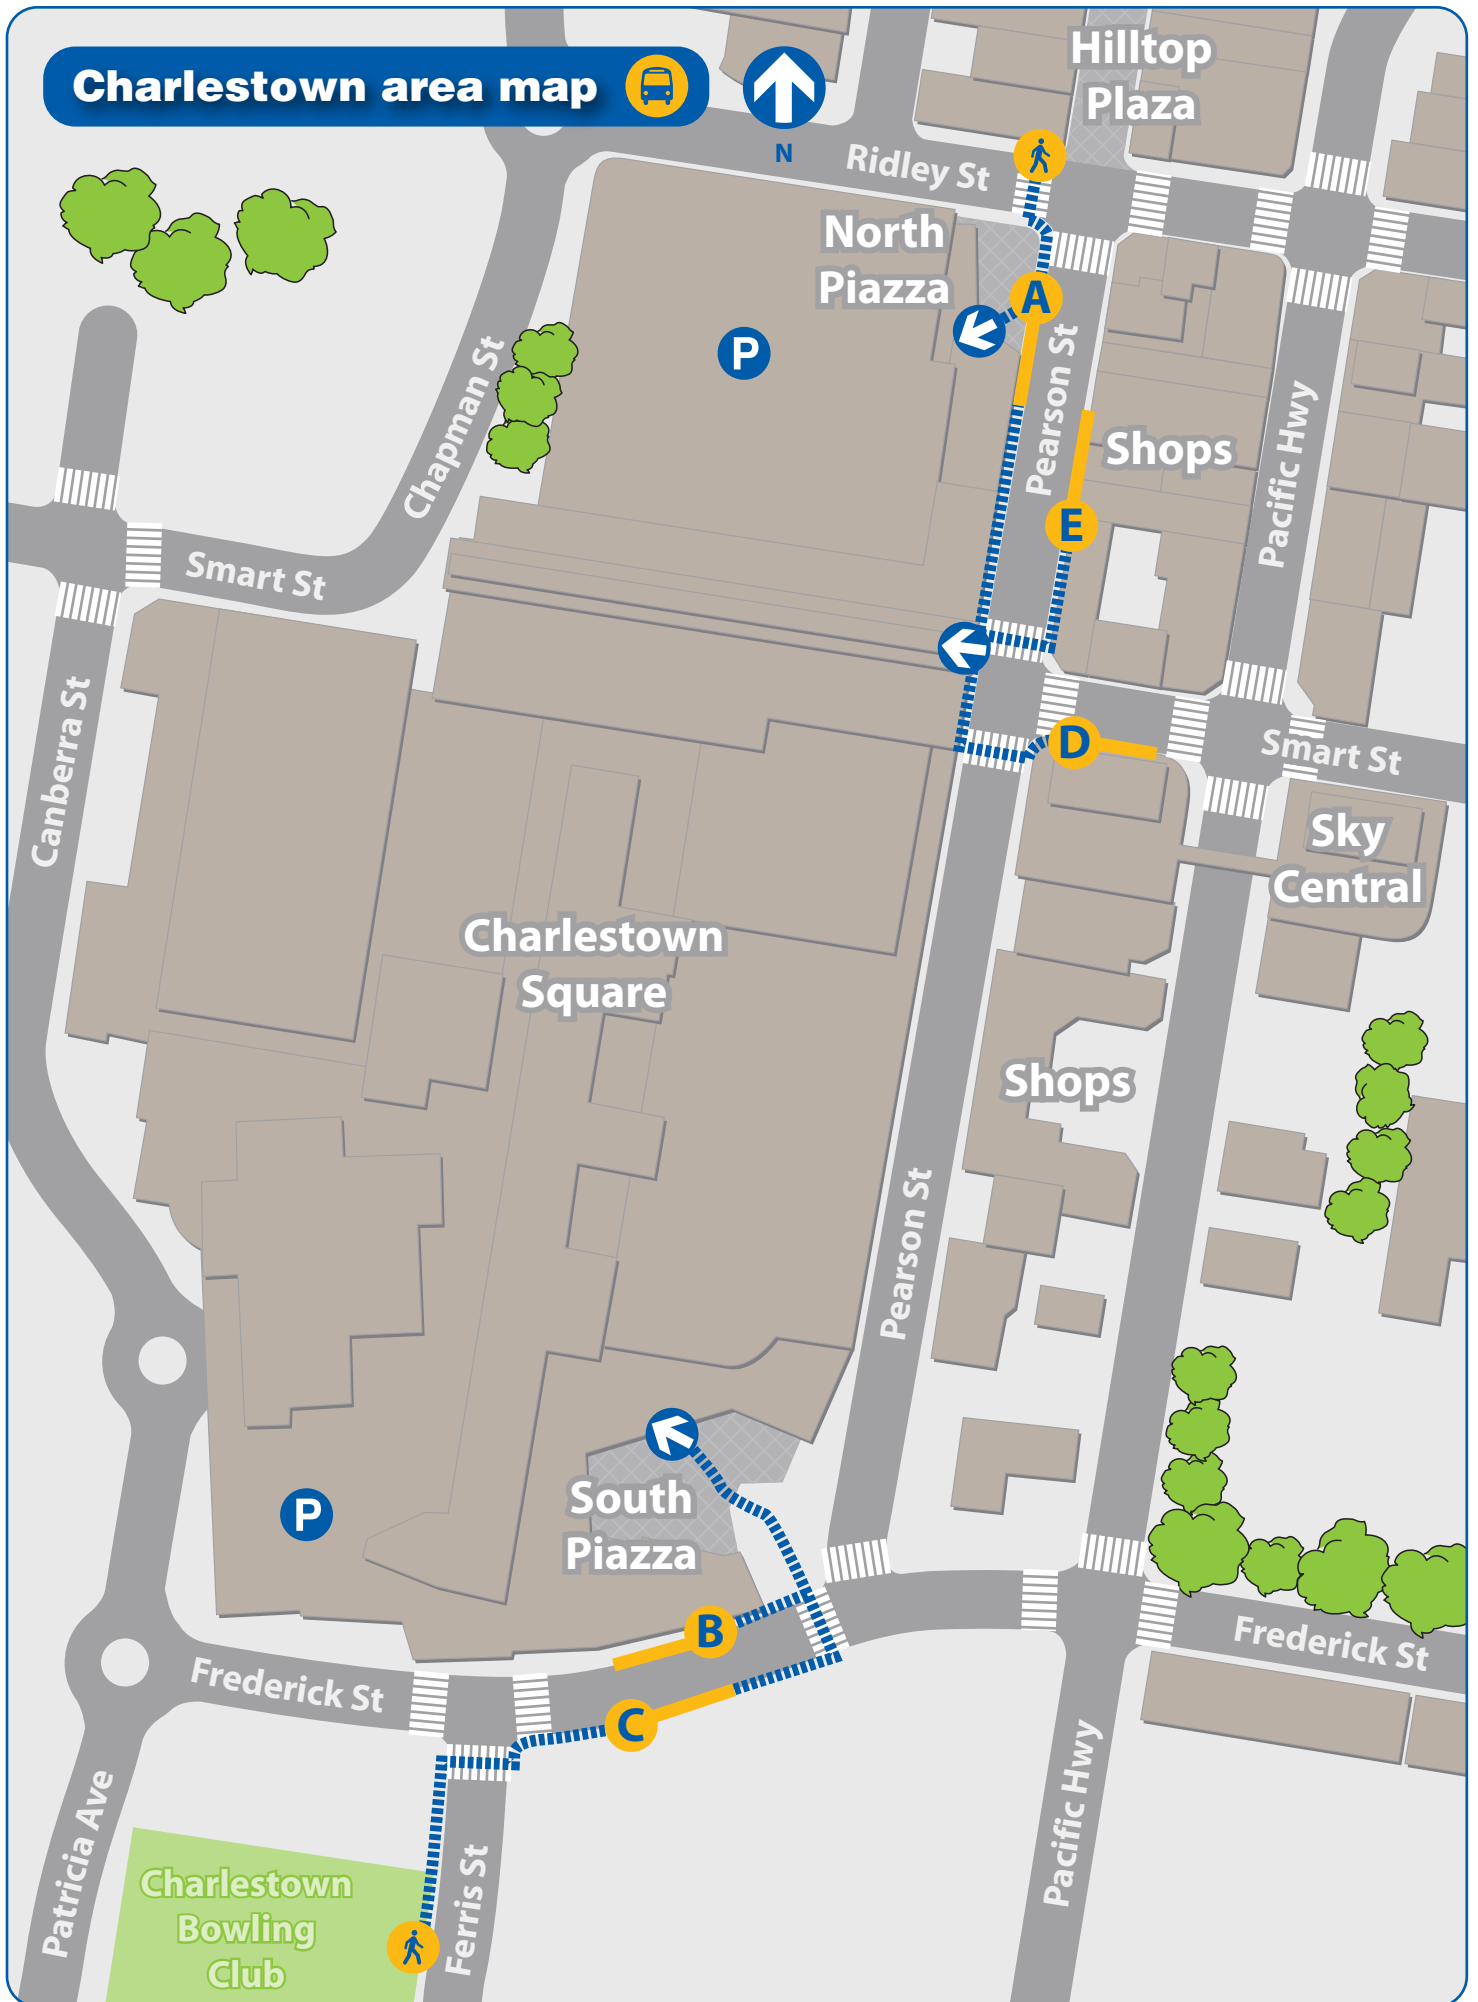

Legend

- Bus stand
- Walking route
- Parking
- Bus zone
- Entry

Bus services at Charlestown

Bus departure information

Please use this listing to find your bus number, route destination and bus stand.
Refer to the Interchange Map to find the bus stand location.

Bus Stand	Route Number	Bus Route Destination	Weekday frequency			Weekend frequency	
			AM Peak	Off Peak	PM Peak	Saturday	Sunday
A, B	100	Newcastle via John Hunter Hospital, University of Newcastle and Mayfield	20-30	30	30	30	60
A, B	111	Newcastle via Adamstown Heights, Kotara, Waratah, Mayfield and Maryville	60	60	60	60	-
A, B	262	Cameron Park (north) via Cardiff, Glendale and Edgeworth	60	60	60	60	120
A, B	263	Cameron Park (south) via Cardiff, Glendale and Edgeworth	60	60	60	60	120
A, B	269	Toronto via Warners Bay, Booragul, Woodrising and Fennell Bay	60	60	60	60	-
A, B	310	Newcastle via Highfields, Merewether and The Junction	60	60	60	60	60
A, B	317	Newcastle via Kotara South, Kotara, New Lambton and Broadmeadow	30-60	60	60	60	60
A, B	320	Newcastle via Adamstown Heights, Kotara, Adamstown and The Junction	60	60	60	60	60
A, B	322	Newcastle via Kahibah, Highfields, Kotara, New Lambton and Broadmeadow	30-40	60	60	60	60
A, B	349	Newcastle via Highfields, Glebe and Hamilton East	30	60	60	60	60
A, B	350	Newcastle via Highfields, Adamstown and Broadmeadow	20-30	60	60	60	60