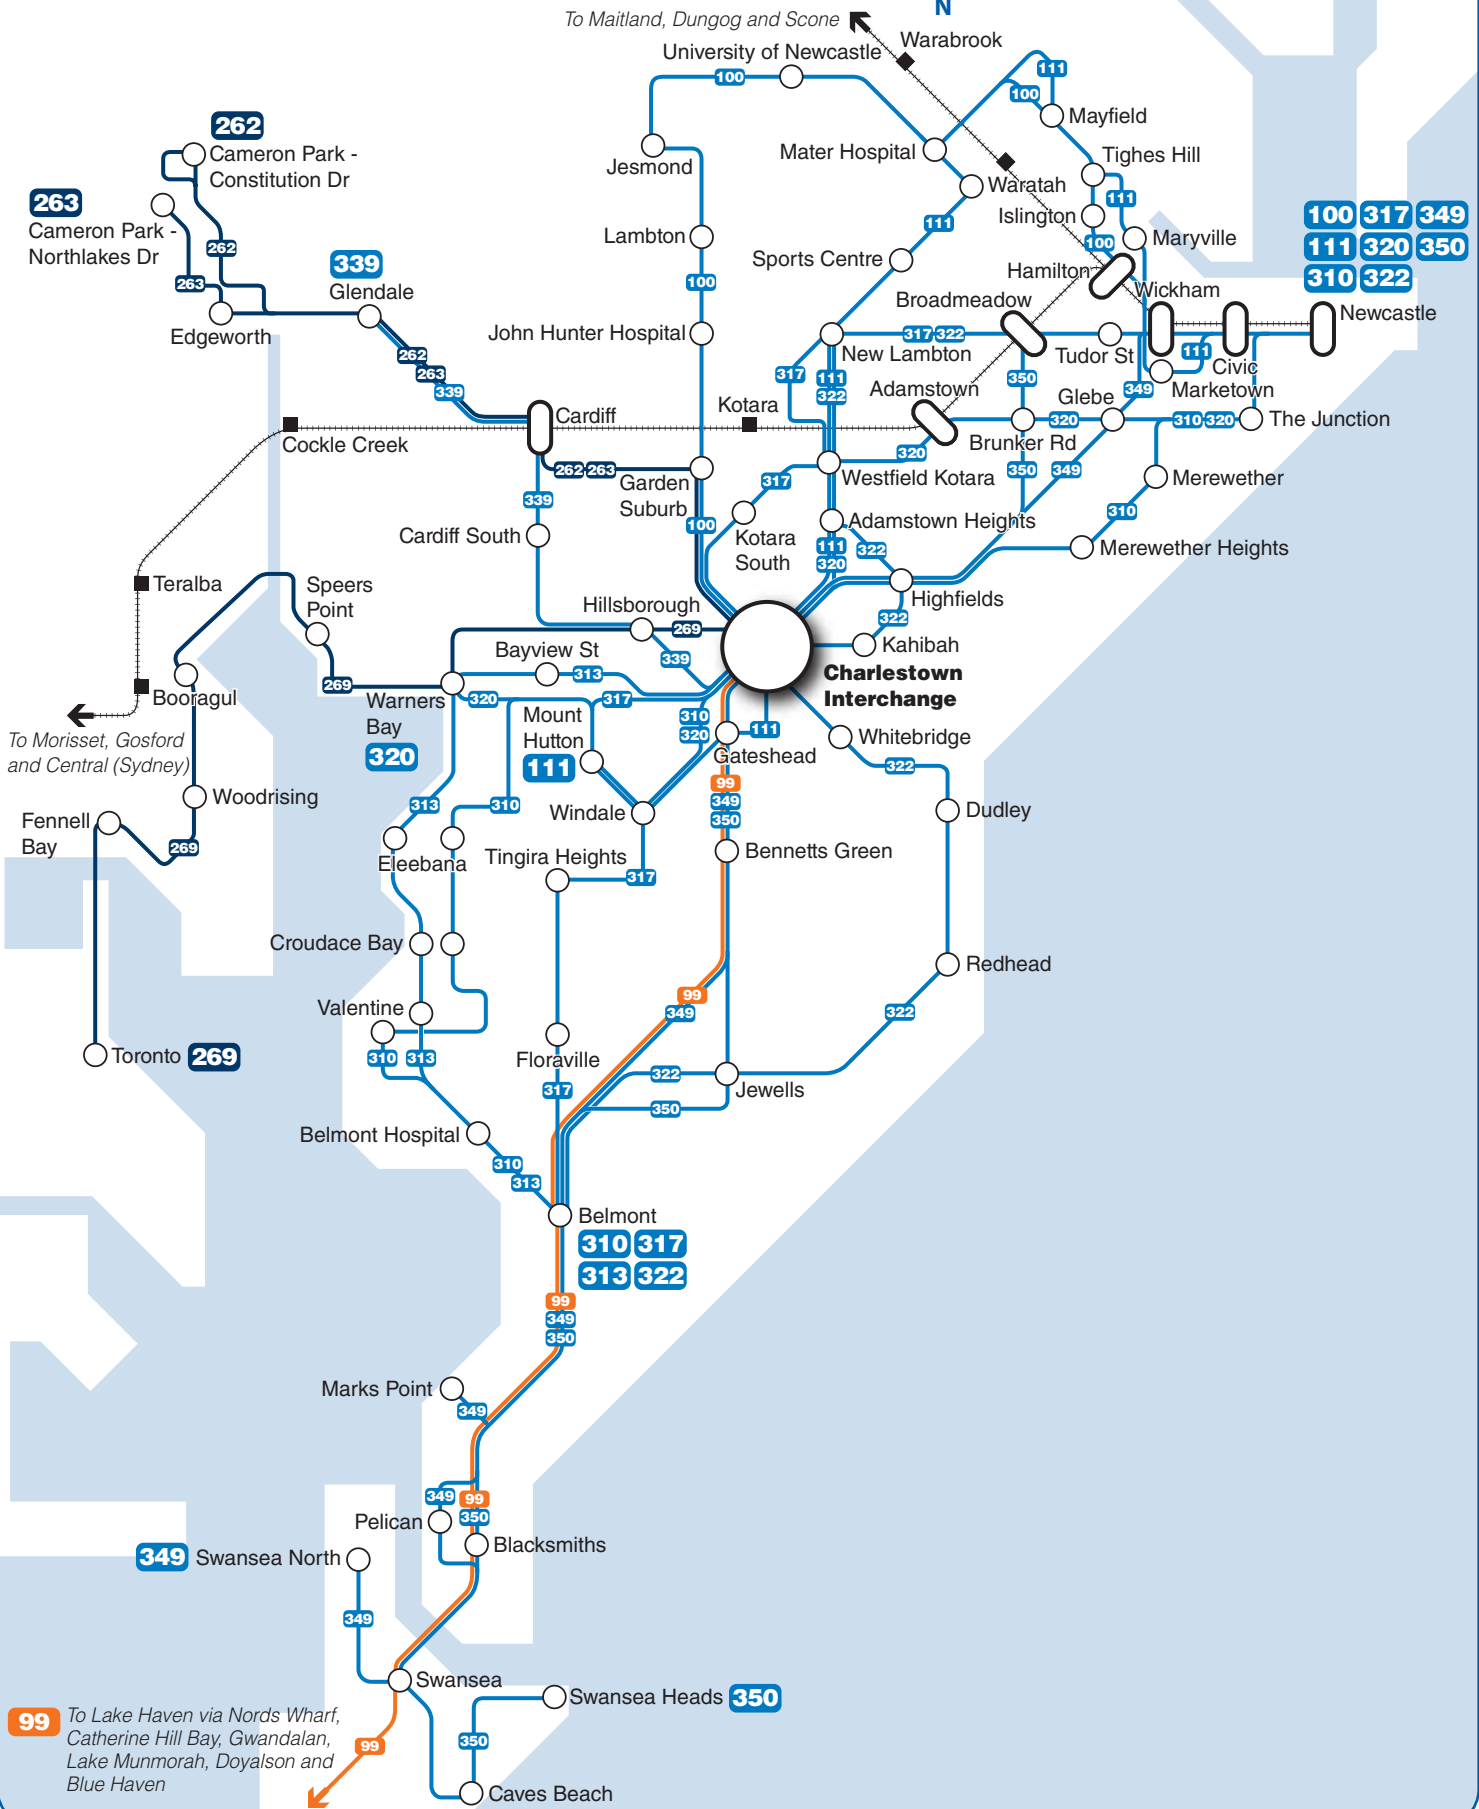

Charlestown bus network map

Legend

- Busways routes
- Hunter Valley Buses routes
- Newcastle Buses routes
- Rail line
- Railway station
- Bus route/suburb
- Bus/Rail interchange

Diagrammatic Map - Not to Scale