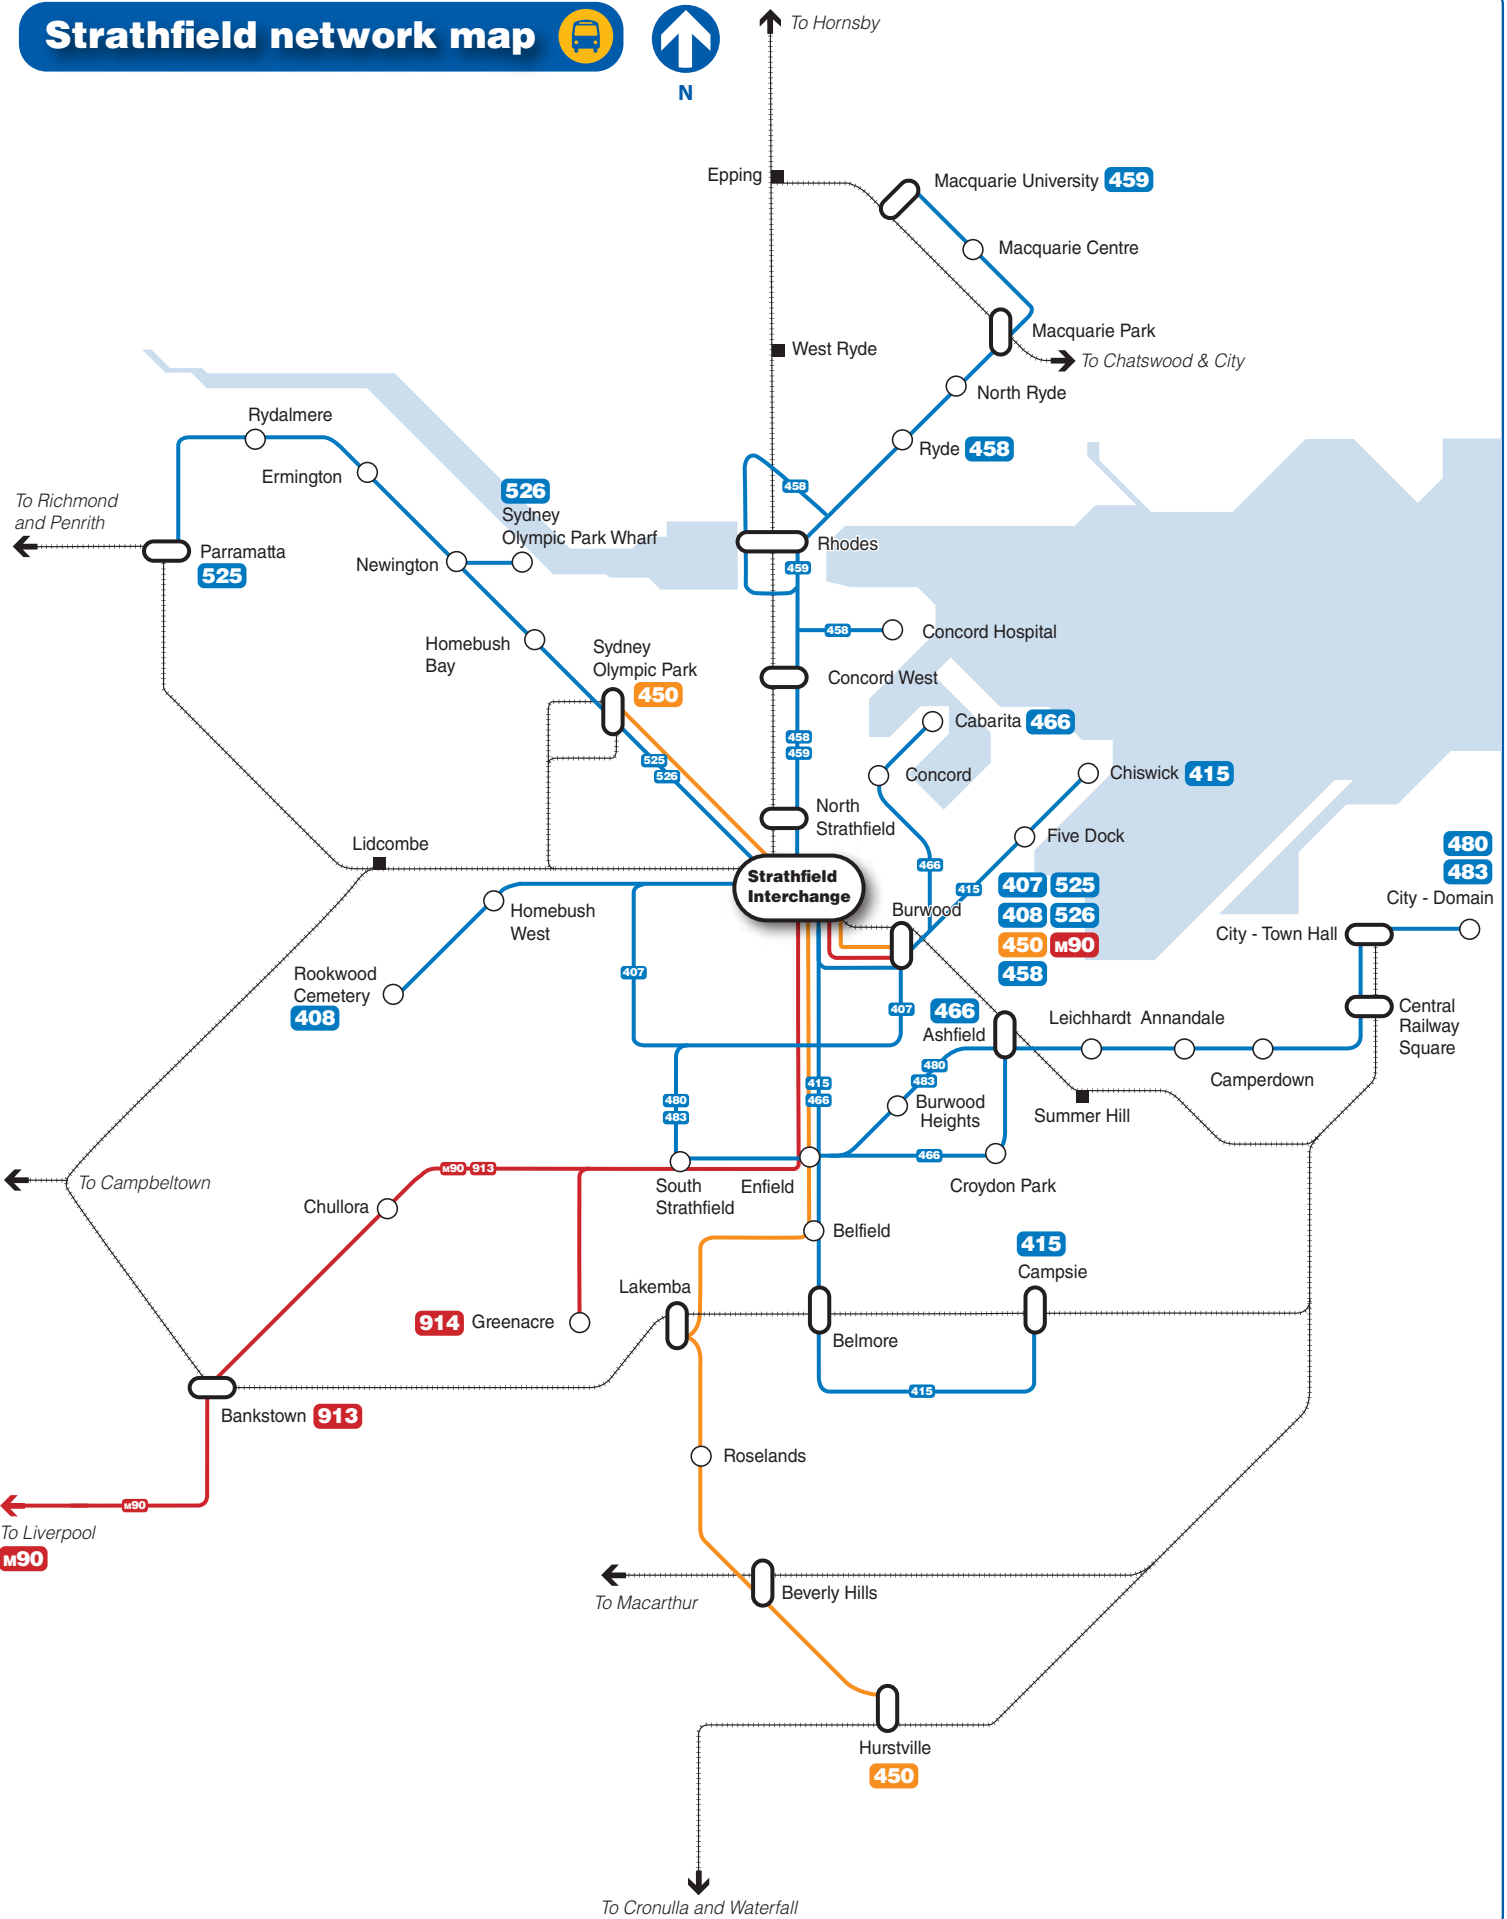

Strathfield network map

N

Legend

- Sydney Buses routes
- Veolia Transport routes
- Punchbowl Bus Co routes
- Rail line
- Railway station
- Bus route/suburb
- Bus/Rail interchange

Diagrammatic Map - Not to Scale

Strathfield area map

Strathfield Station concourse

- Inner West Line
- South Line
- North Shore & Western Line
- Northern Line
- Blue Mountains Line
- Newcastle & Central Coast Line

213511 Bus stop numbers are usually displayed at bus stops and are shown in timetables and trip planning on the Transport Info website.

Bus Operator Legend

	Sydney Buses
	Punchbowl Bus Co
	Veolia Transport
	NightRide

213511 Bus stop numbers are usually displayed at bus stops and are shown in timetables and trip planning on the Transport Info website.