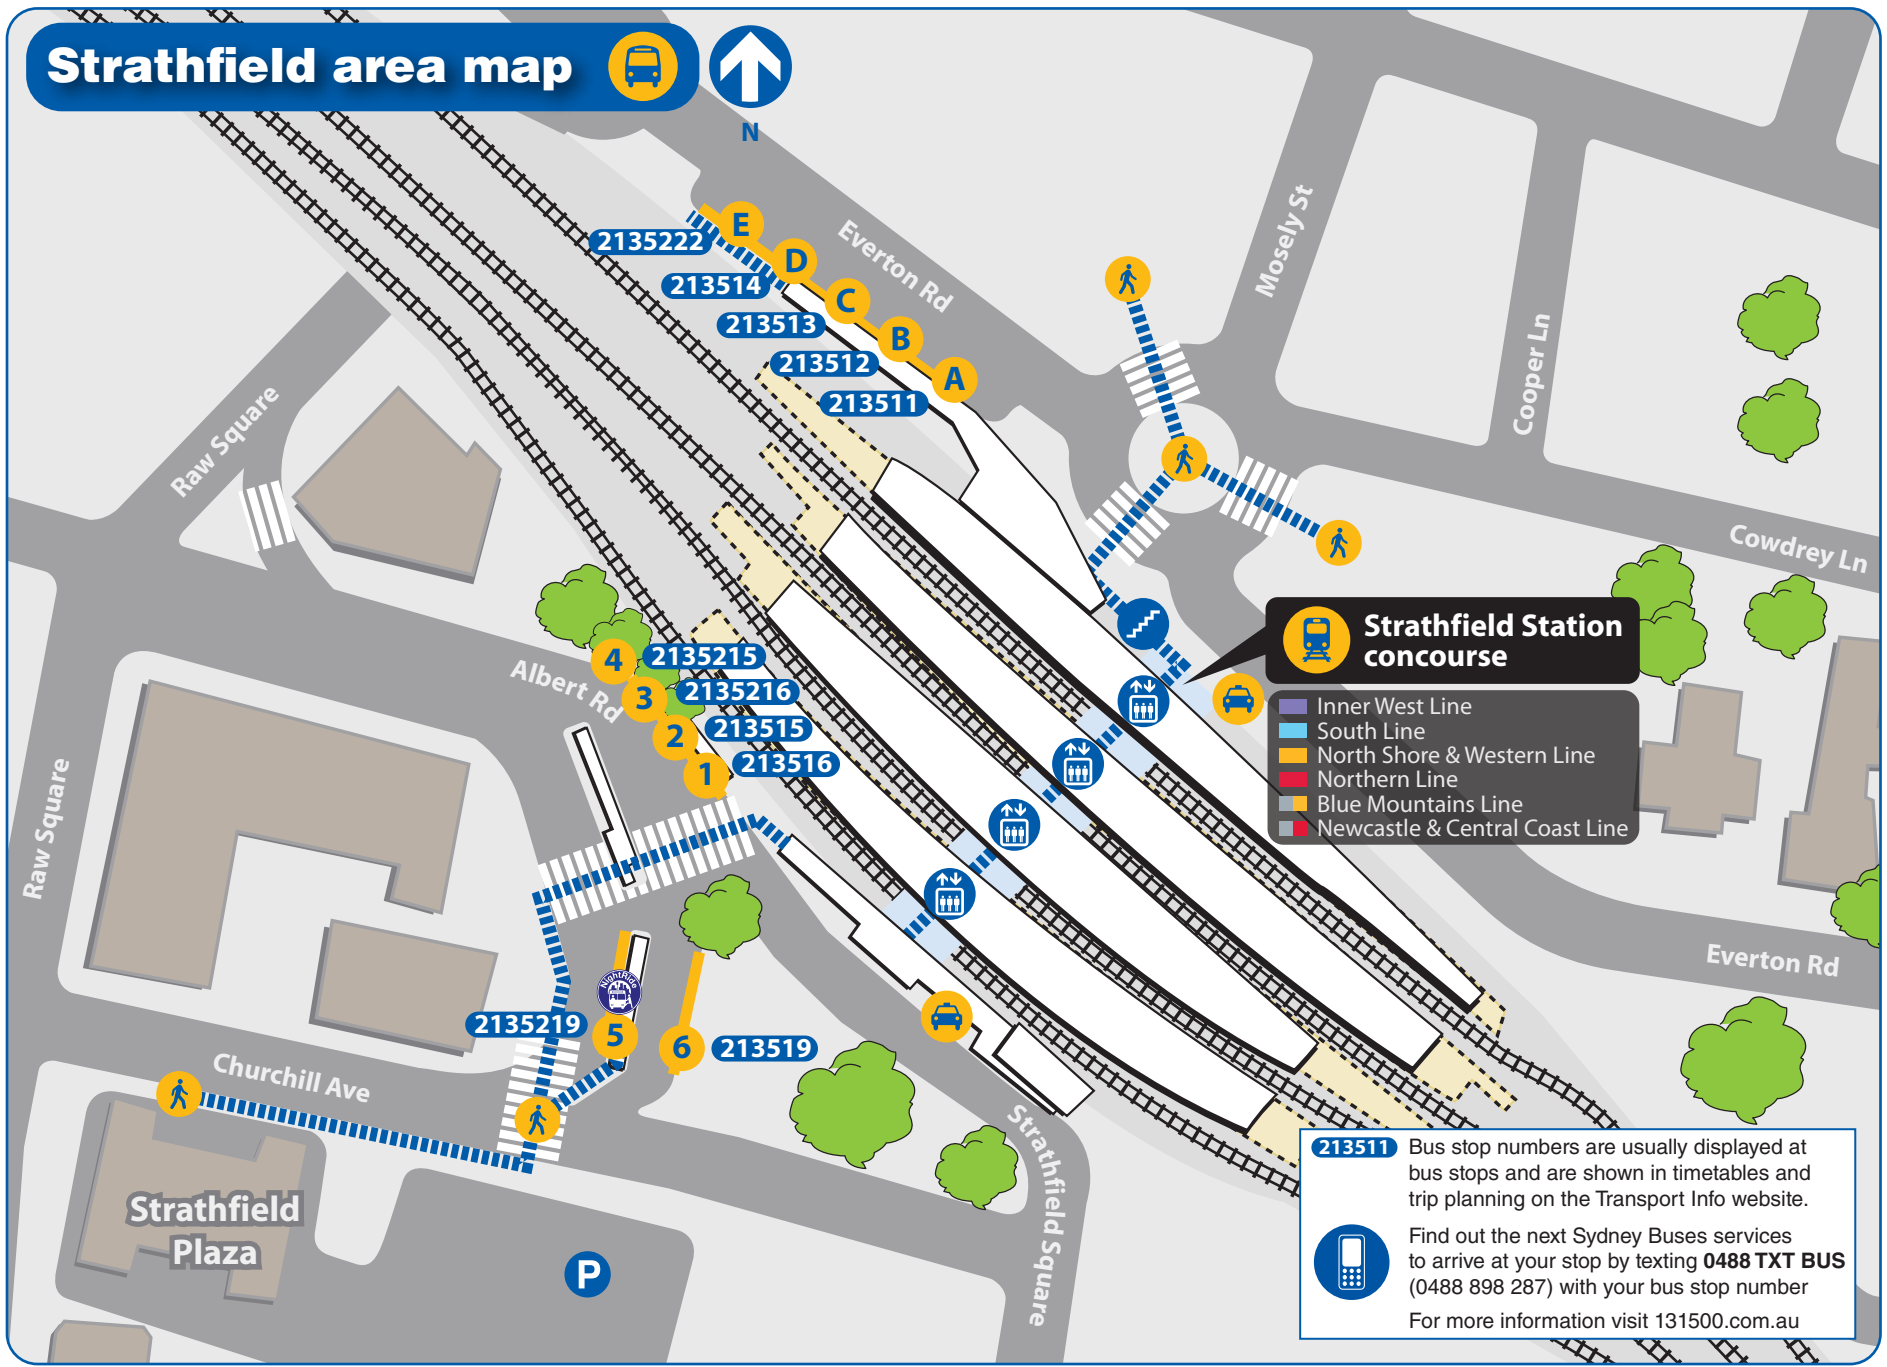

Strathfield network map

N

Legend

- Sydney Buses routes
- Veolia Transport routes
- Punchbowl Bus Co routes
- Rail line
- Railway station
- Bus route/suburb
- Bus/Rail interchange

Diagrammatic Map - Not to Scale

Strathfield area map

Strathfield Station concourse

- Inner West Line
- South Line
- North Shore & Western Line
- Northern Line
- Blue Mountains Line
- Newcastle & Central Coast Line

213511 Bus stop numbers are usually displayed at bus stops and are shown in timetables and trip planning on the Transport Info website.

Bus Operator Legend

	Sydney Buses
	Punchbowl Bus Co
	Veolia Transport
	NightRide

213511 Bus stop numbers are usually displayed at bus stops and are shown in timetables and trip planning on the Transport Info website.