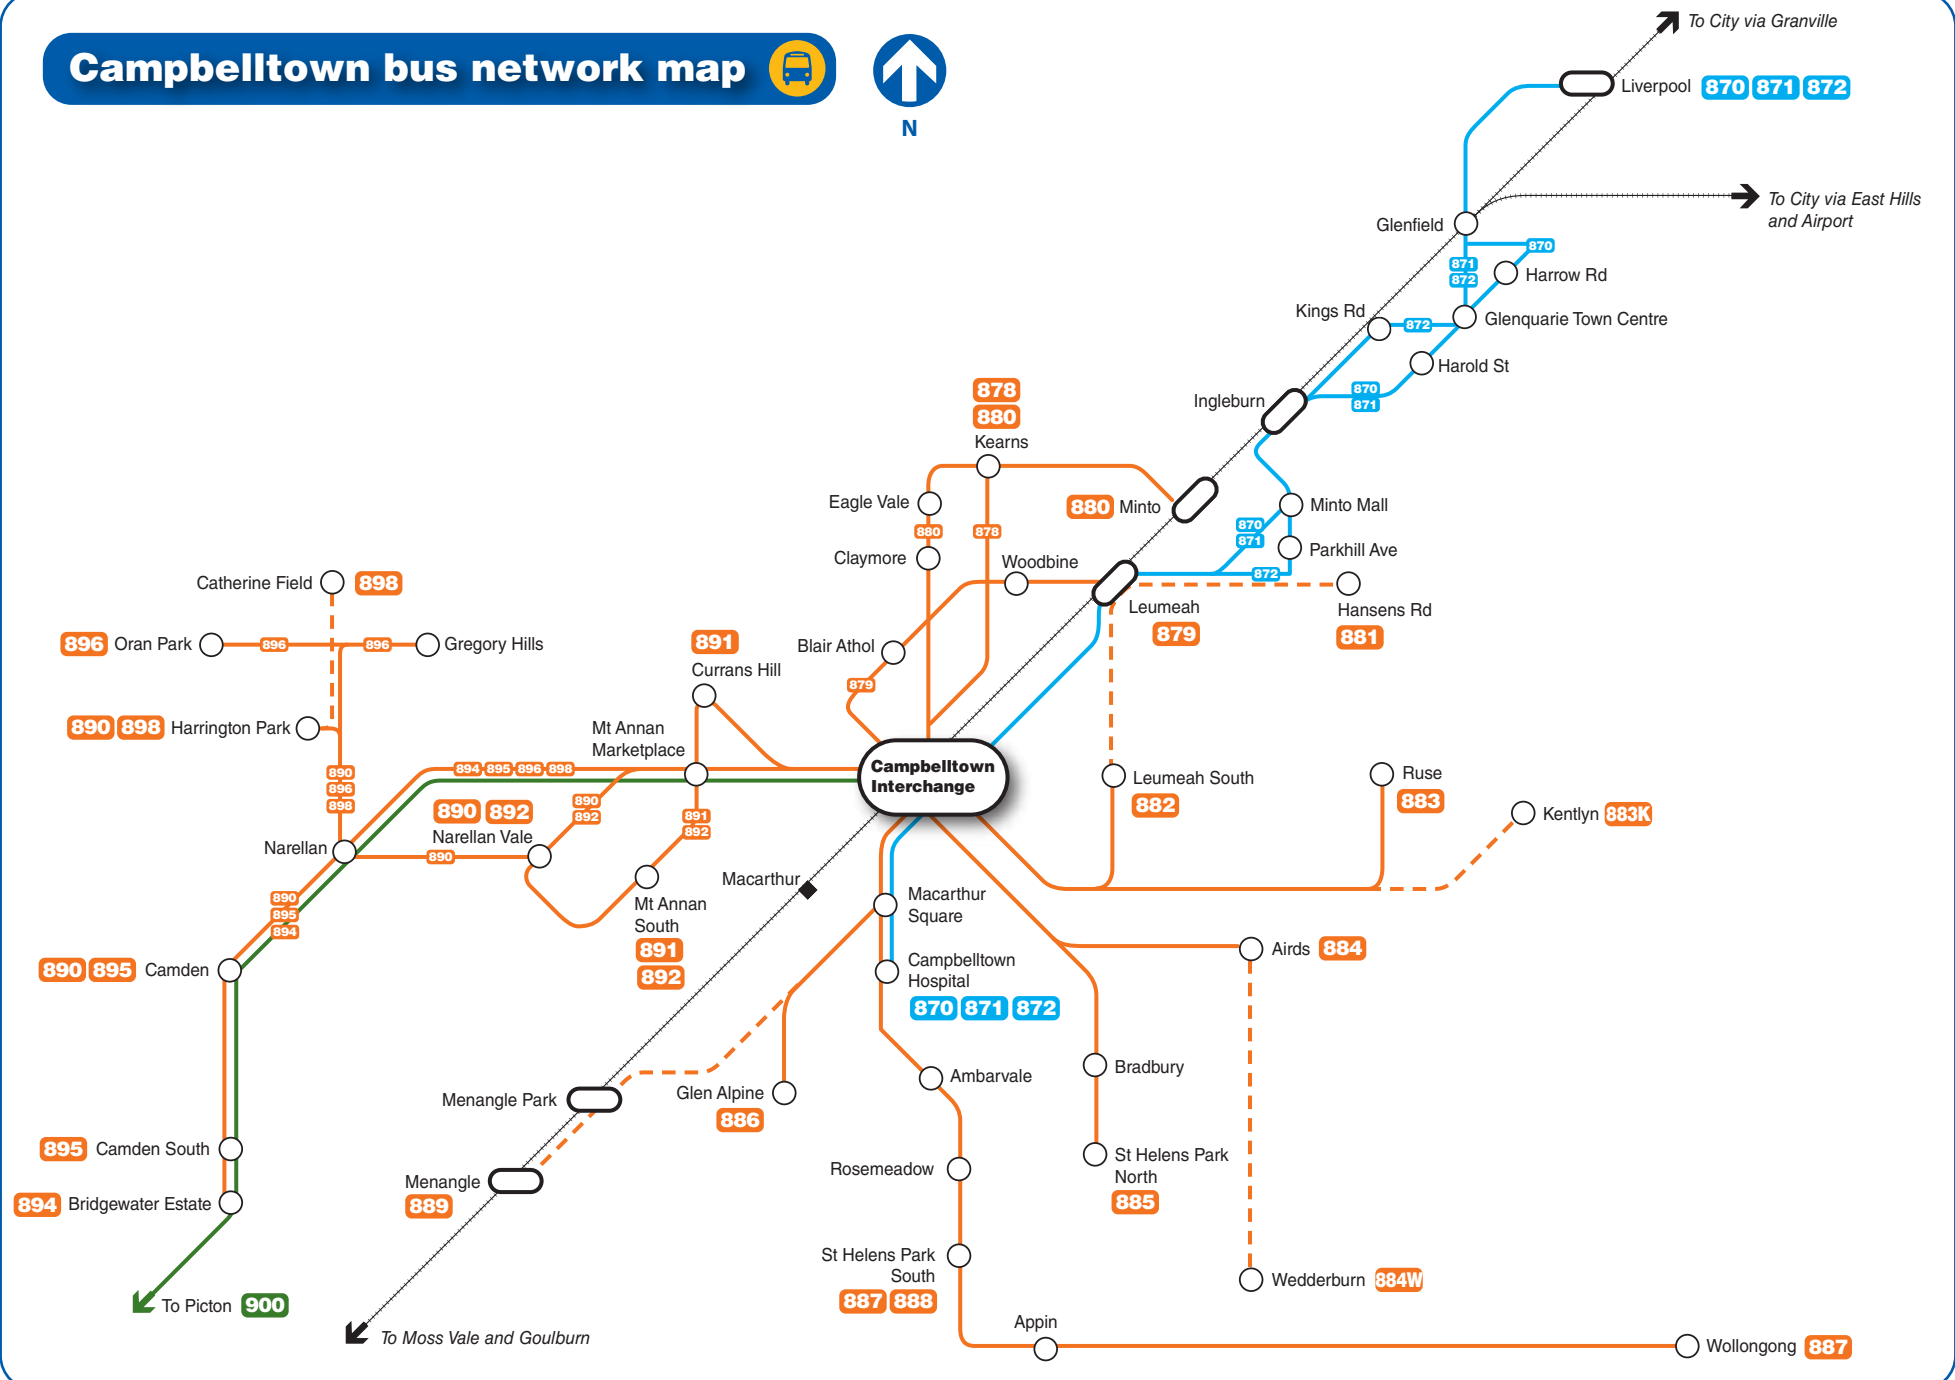

Campbelltown bus network map

N

Legend

- Busways routes
- - - Limited service
- Interline routes
- Picton Buslines routes
- Rail line
- Railway station
- Bus route/suburb
- Bus/Rail interchange

Diagrammatic Map - Not to Scale

Legend

- Bus stand
- Bus stop number
- Taxi rank
- Walking route
- Lift
- Bike locker
- Bus zone
- NightRide bus stop
- Kiss & ride
- Stairs
- Parking

Bus services at Campbelltown

Bus departure information

Please use this listing to find your bus number, route destination and bus stand.
Refer to the Interchange Map to find the bus stand location.

Bus Stand & Number	Route Number	Bus Route Destination
Queen St 256029	870	Liverpool via Minto, Ingleburn and Harrow Rd
	871	Liverpool via Minto, Ingleburn and Leacocks La
	872	Liverpool via Minto, Ingleburn & Macquarie Fields
A 256018	890	Narellan Vale and Narellan then Harrington Park or Camden
	891	Currans Hill and Mt Annan South
	892	Narellan Vale and Mt Annan
	894	Narellan, Camden and Bridgewater Estate
	895	Narellan, Camden and Camden South
	896	Gregory Hills and Oran Park
	898	Harrington Park and Catherine Field
	B 2560331	886
887		Appin and Wollongong
888		Ambarvale, Rosemeadow and St Helens Park South
889		Menangle
C 2560468	900	Narellan and Picton
D 2560118	884	Airds
	884W	Airds and Wedderburn
	885	Bradbury and St Helens Park North
	N30	City to Macarthur
E 256028	878	Kearns and Eschol Park via Campbelltown Road
	879	Blair Athol, Woodbine and Leumeah
	880	Macarthur Square
F 256067	881	Leumeah North and Macquarie Av
	882	Leumeah South
	883	Ruse
	883K	Ruse and Kentlyn
G 256050	880	Claymore, Kearns and Minto

i Please Note: After 7.30 PM each night ALL BUSWAYS BUSES depart from Bus Stands A & B