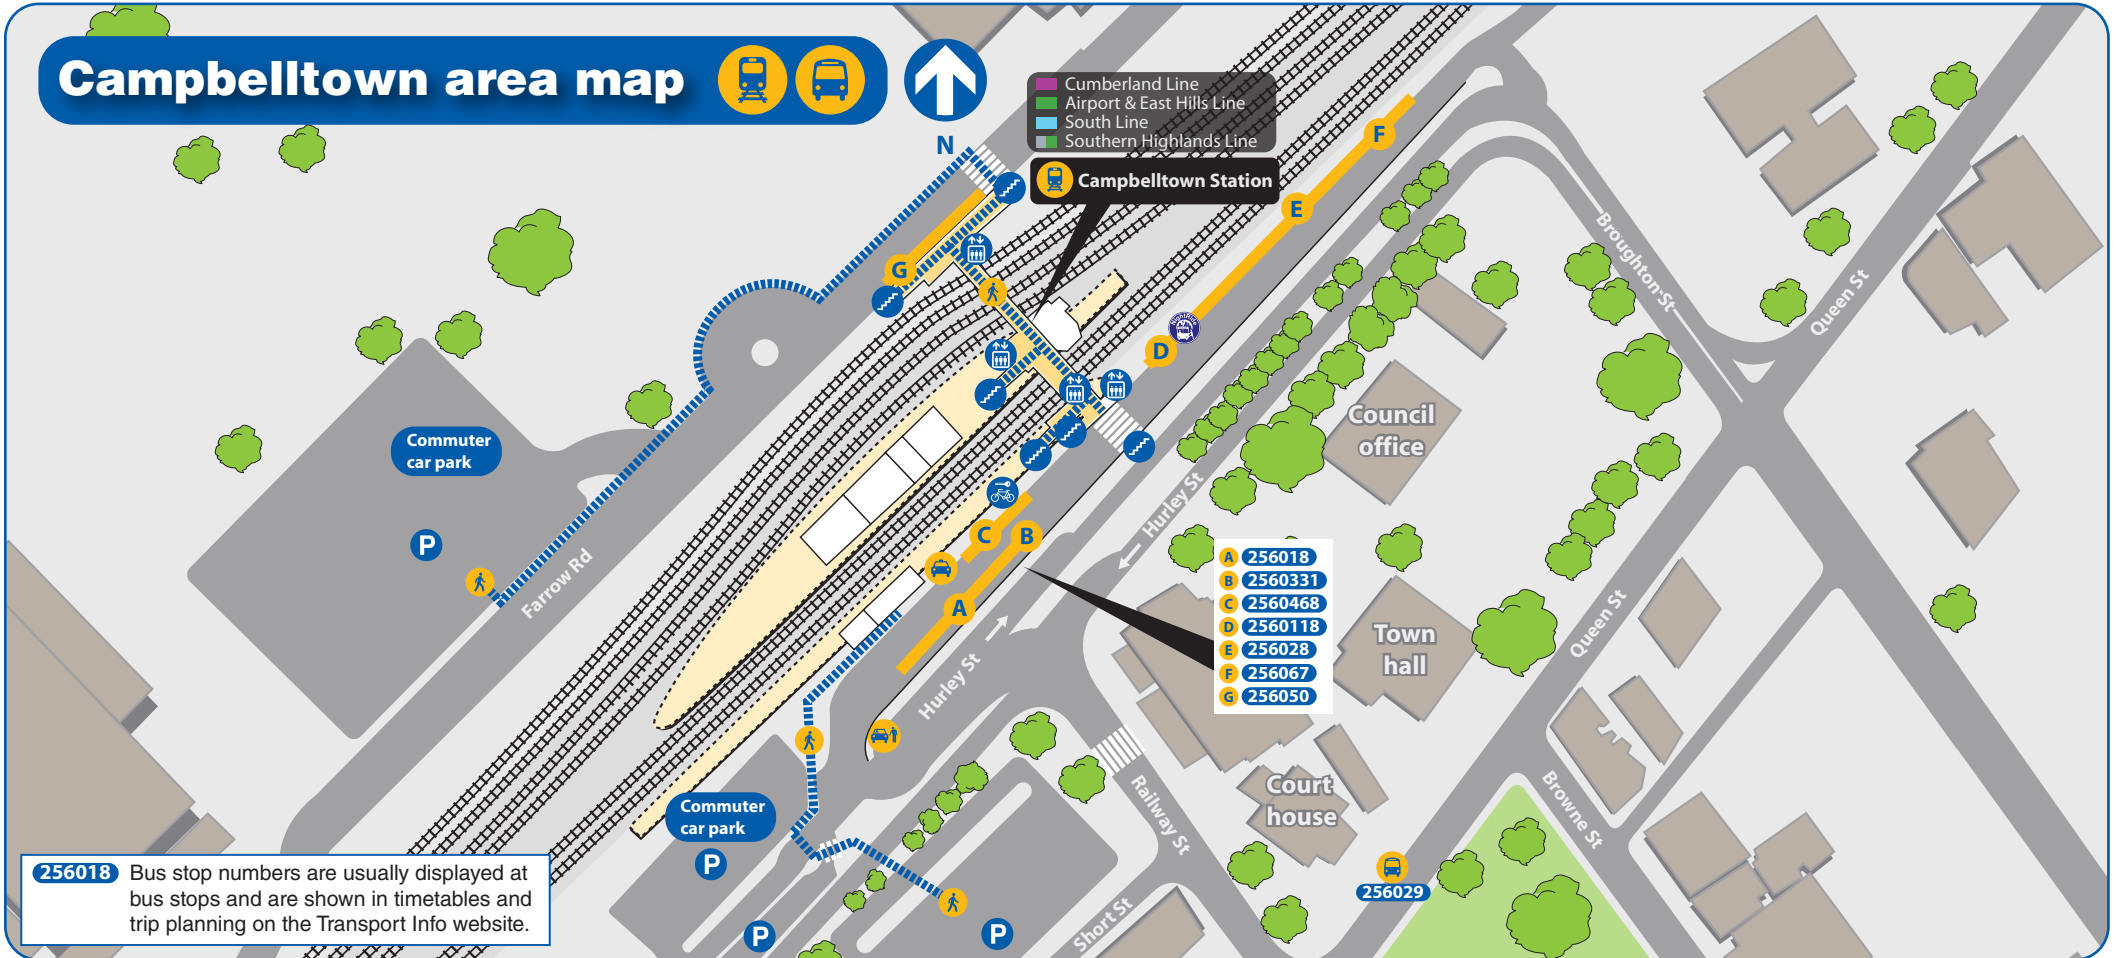

Legend

- Bus stand
- Bus stop number
- Taxi rank
- Walking route
- Lift
- Bike locker
- Bus zone
- NightRide bus stop
- Kiss & ride
- Stairs
- Parking

Bus services at Campbelltown

Bus departure information

Please use this listing to find your bus number, route destination and bus stand.
Refer to the Interchange Map to find the bus stand location.

Bus Stand & Number	Route Number	Bus Route Destination
Queen St 256029	870	Liverpool via Minto, Ingleburn and Harrow Rd
	871	Liverpool via Minto, Ingleburn and Leacocks La
	872	Liverpool via Minto, Ingleburn & Macquarie Fields
A 256018	890	Narellan Vale and Narellan then Harrington Park or Camden
	891	Currans Hill and Mt Annan South
	892	Narellan Vale and Mt Annan
	894	Narellan, Camden and Bridgewater Estate
	895	Narellan, Camden and Camden South
	896	Gregory Hills and Oran Park
	898	Harrington Park and Catherine Field
	B 2560331	886
887		Appin and Wollongong
888		Ambarvale, Rosemeadow and St Helens Park South
889		Menangle
C 2560468	900	Narellan and Picton
D 2560118	884	Airds
	884W	Airds and Wedderburn
	885	Bradbury and St Helens Park North
	N30	City to Macarthur
E 256028	878	Kearns and Eschol Park via Campbelltown Road
	879	Blair Athol, Woodbine and Leumeah
	880	Macarthur Square
F 256067	881	Leumeah North and Macquarie Av
	882	Leumeah South
	883	Ruse
	883K	Ruse and Kentlyn
G 256050	880	Claymore, Kearns and Minto

Bus Operator Legend

	Interline
	Busways
	Picton Buslines
	NightRide

256018 Bus stop numbers are usually displayed at bus stops and are shown in timetables and trip planning on the Transport Info website.

i Please Note: After 7.30 PM each night ALL BUSWAYS BUSES depart from Bus Stands A & B